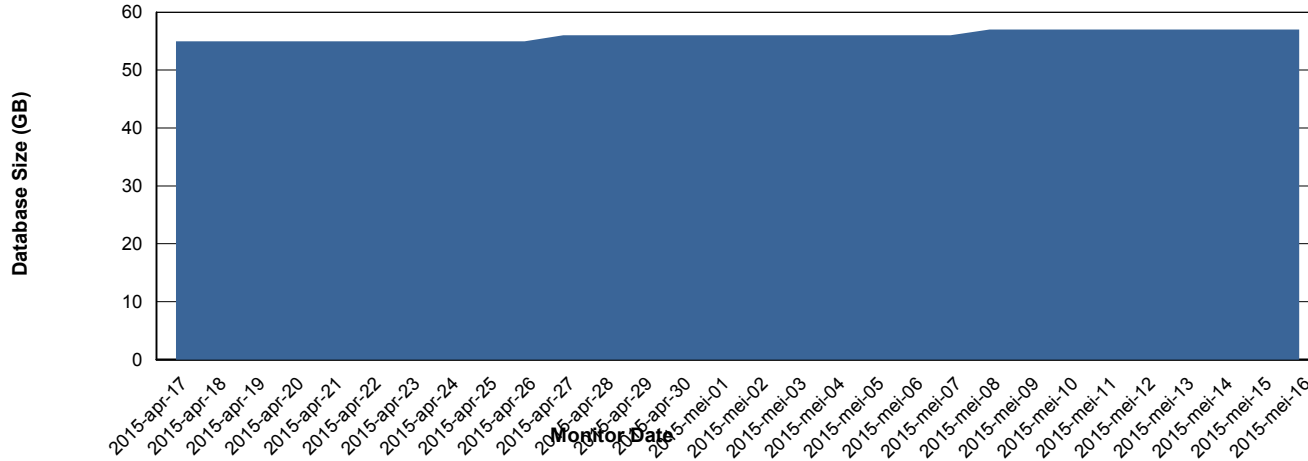

Weekly SLA Customer Report

Customer BOH_Production
Database ID 55

=====
DATABASE SIZE BOHDB_Production
=====

Database growth over last month

=====
DATABASE TABLESPACES BOHDB_Production
=====

TOTAL DATABASE SIZE PER TABLESPACE

Date	Tablespace Name	Filesize (Gb)	Usedsize (Gb)	Percentage free
16-5-2015	ABSDATA	28	22	21
	INDX	40	34	15
15-5-2015	ABSDATA	28	22	21
	INDX	40	34	15
14-5-2015	ABSDATA	28	22	21
	INDX	40	34	15
13-5-2015	ABSDATA	28	22	21
	INDX	40	33	18
12-5-2015	ABSDATA	28	22	21
	INDX	40	33	18
11-5-2015	ABSDATA	28	22	21
	INDX	40	33	18
10-5-2015	ABSDATA	28	22	21
	INDX	40	33	18