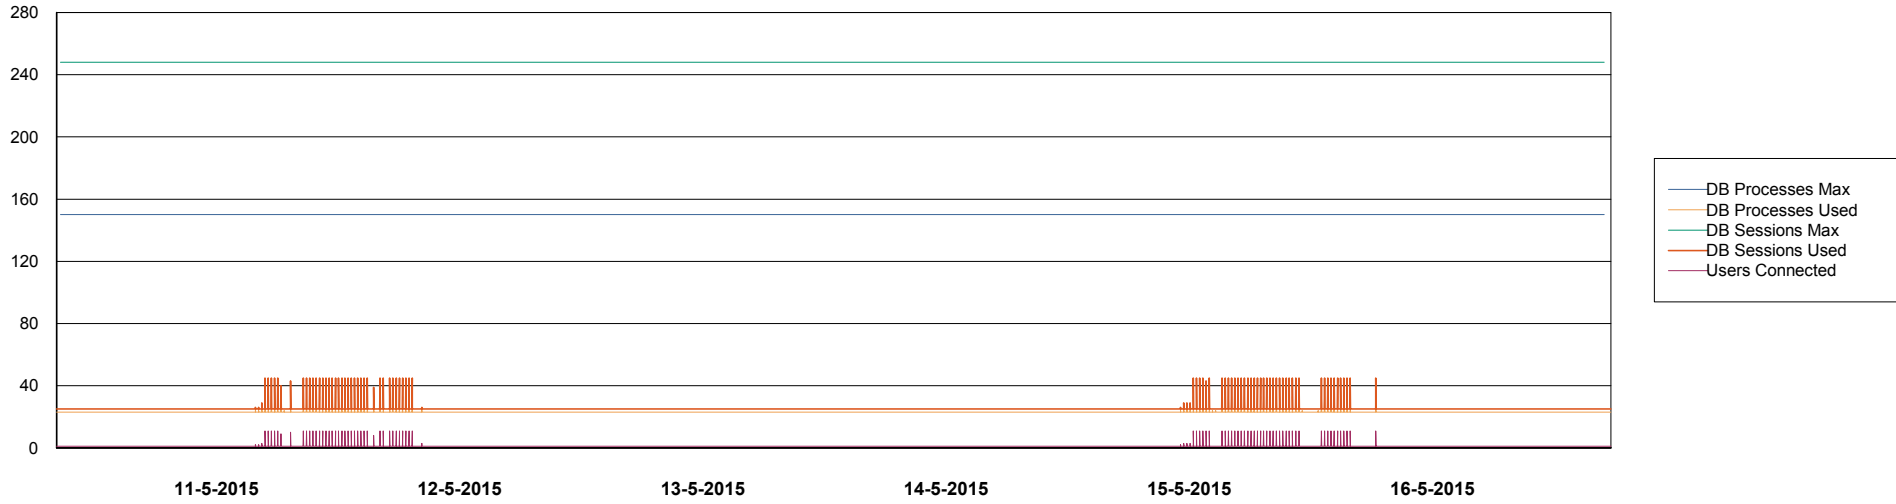

Weekly SLA Customer Report

Customer BOH_Production
Database ID 55

DATABASE PERFORMANCE BOHDB_Standby