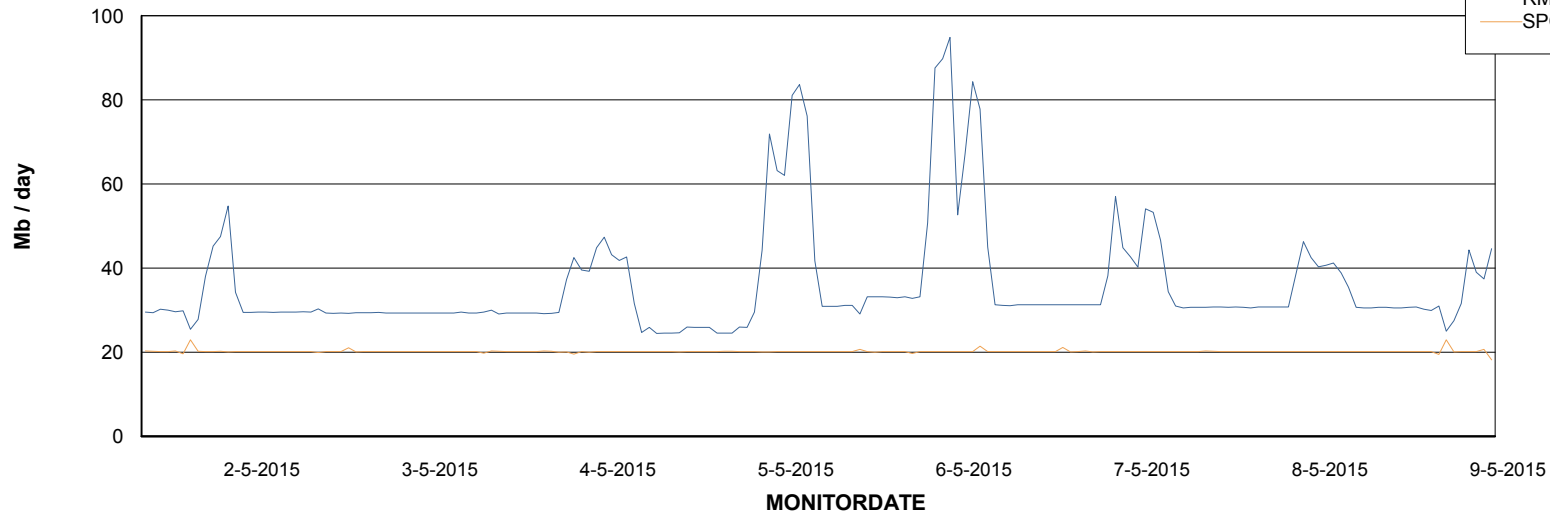

Avg memory used per ReportServer Service

- RMI_ASP_VMAMS3_SLOT2_REP
- SPO_ASP_VMAMS1_SLOT2_REP