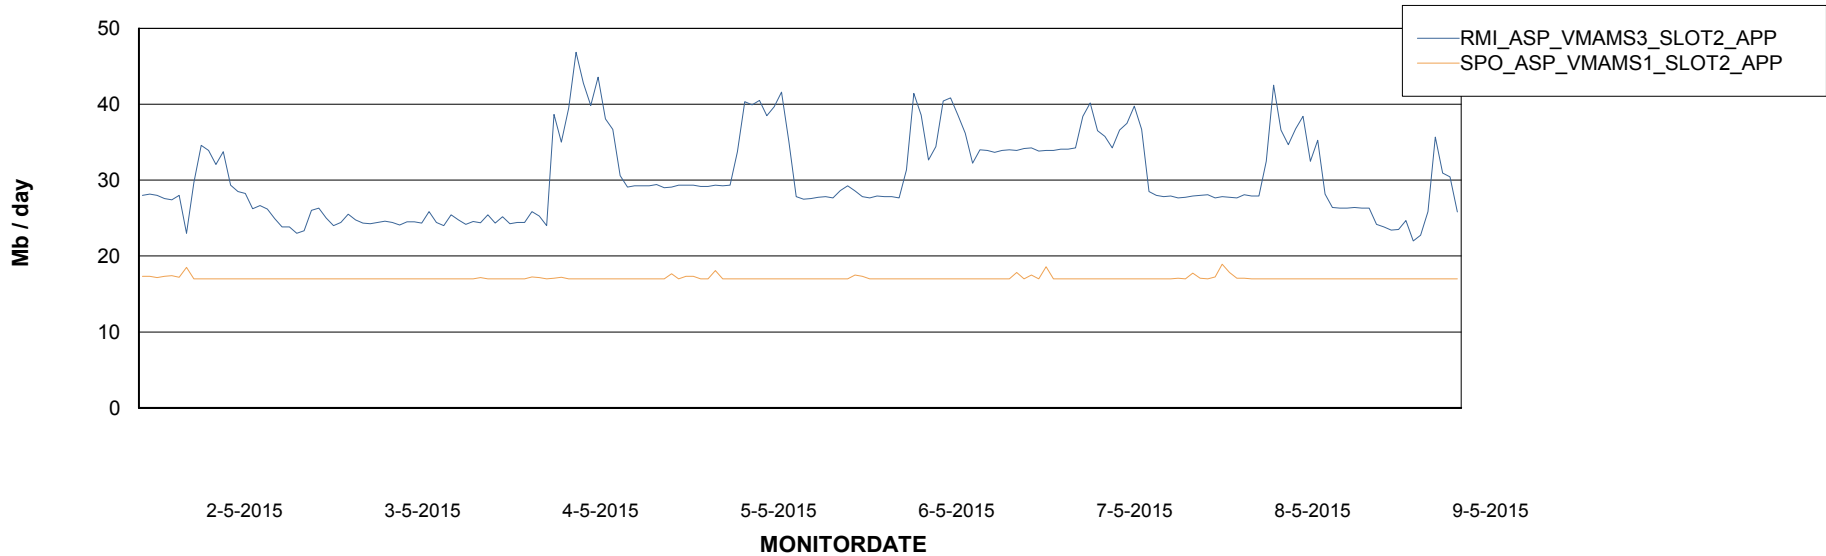

Weekly SLA Customer Report

Customer ABS ASP Production
Database ID 54

Weekly SLA Customer Report

Customer ABS ASP Production
Database ID 54

ABSolute Application Server Services

Disaster per ABS Server

Avg memory used per ABS Server Service

Weekly SLA Customer Report

Customer ABS ASP Production
Database ID 54

=====
ABSolute Application Server Services
=====

Avg users per day per ABS server

Weekly SLA Customer Report

Customer ABS ASP Production
Database ID 54