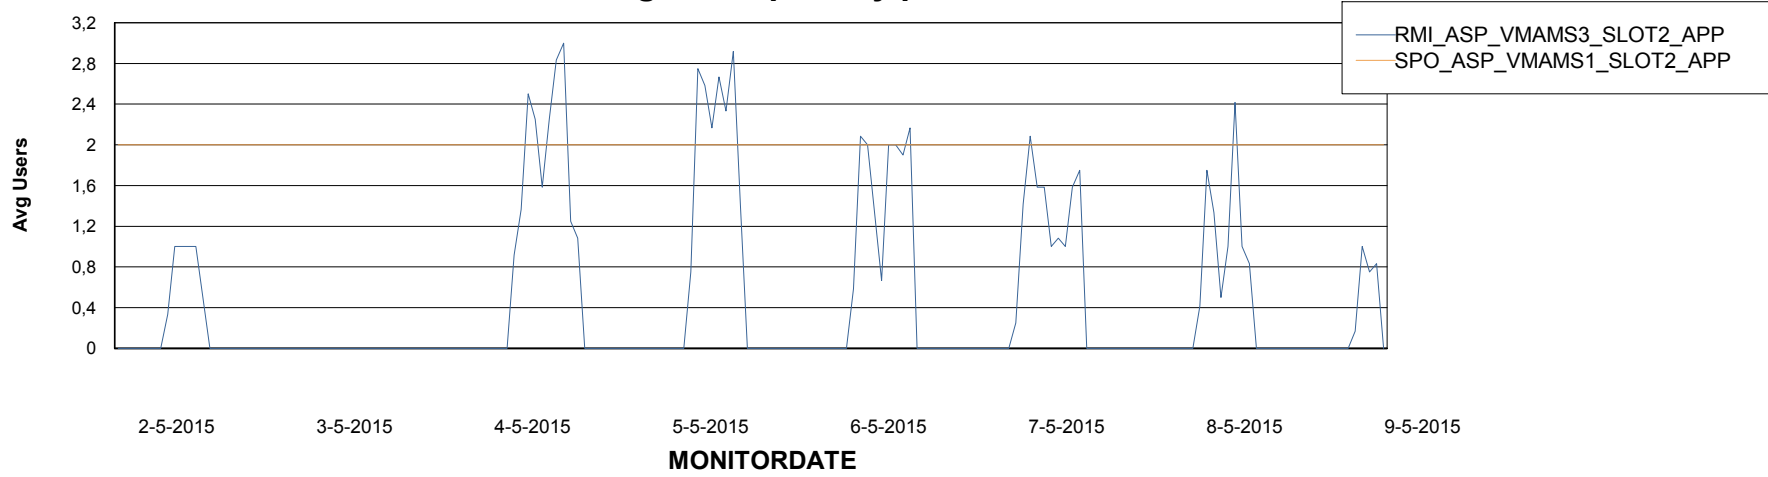

Weekly SLA Customer Report

Customer ABS ASP Production
Database ID 54

Weekly SLA Customer Report

Customer ABS ASP Production
Database ID 54

ABSolute Application Server Services

Disaster per ABS Server

Avg memory used per ABS Server Service

Weekly SLA Customer Report

Customer ABS ASP Production
Database ID 54

=====
ABSolute Application Server Services
=====

Avg users per day per ABS server

Weekly SLA Customer Report

Customer ABS ASP Production
Database ID 54