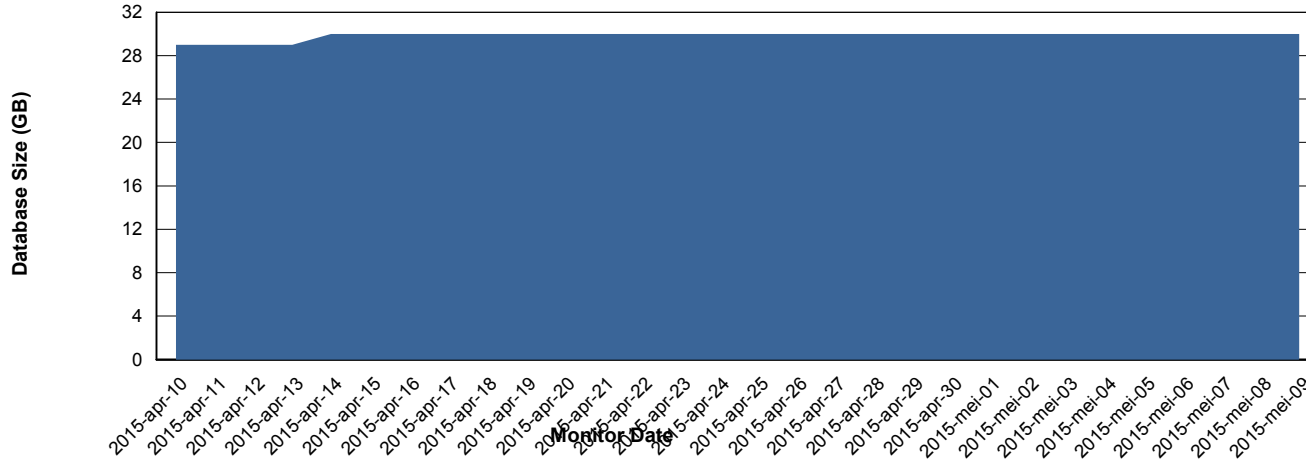

Database growth over last month

=====
DATABASE TABLESPACES CIWDB_Production
=====

TOTAL DATABASE SIZE PER TABLESPACE

Date	Tablespace Name	Filesize (Gb)	Usedsize (Gb)	Percentage free
9-5-2015	ABSDATA	34	27	21
	INDX	3	2	33
8-5-2015	ABSDATA	34	27	21
	INDX	3	2	33
7-5-2015	ABSDATA	34	27	21
	INDX	3	2	33
6-5-2015	ABSDATA	34	27	21
	INDX	3	2	33
5-5-2015	ABSDATA	34	27	21
	INDX	3	2	33
4-5-2015	ABSDATA	34	27	21
	INDX	3	2	33
3-5-2015	ABSDATA	34	27	21
	INDX	3	2	33