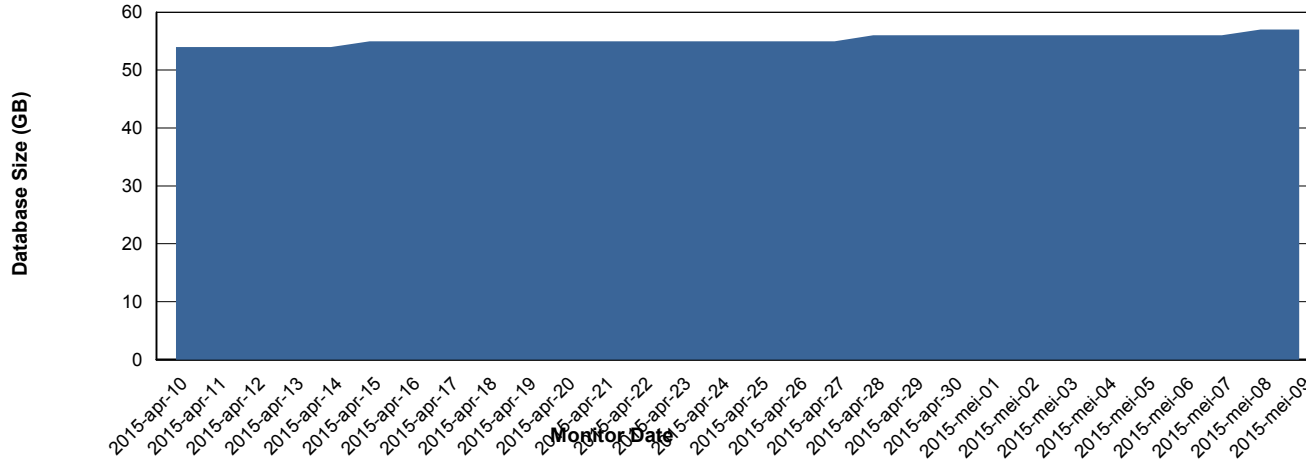

Weekly SLA Customer Report

Customer BOH_Production
Database ID 55

=====
DATABASE SIZE BOHDB_Production
=====

Database growth over last month

=====
DATABASE TABLESPACES BOHDB_Production
=====

TOTAL DATABASE SIZE PER TABLESPACE

Date	Tablespace Name	Filesize (Gb)	Usedsize (Gb)	Percentage free
9-5-2015	ABSDATA	28	22	21
	INDX	40	33	18
8-5-2015	ABSDATA	28	22	21
	INDX	40	33	18
7-5-2015	ABSDATA	28	22	21
	INDX	40	33	18
6-5-2015	ABSDATA	28	22	21
	INDX	40	33	18
5-5-2015	ABSDATA	28	22	21
	INDX	40	33	18
4-5-2015	ABSDATA	28	22	21
	INDX	40	33	18
3-5-2015	ABSDATA	28	22	21
	INDX	40	33	18