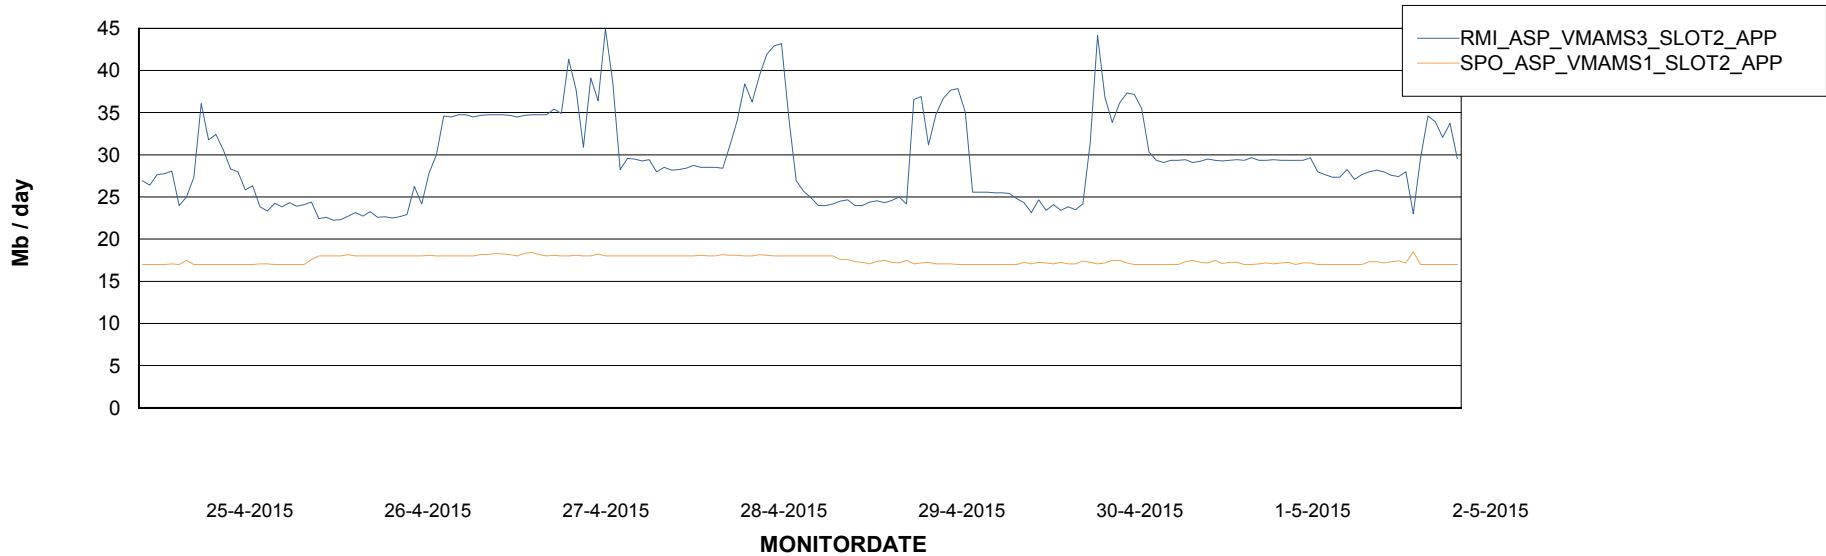

Weekly SLA Customer Report

Customer ABS ASP Production
Database ID 54

Weekly SLA Customer Report

Customer ABS ASP Production
Database ID 54

ABSSolute Application Server Services

Disaster per ABS Server

Avg memory used per ABS Server Service

Weekly SLA Customer Report

Customer ABS ASP Production
Database ID 54

=====
ABSolute Application Server Services
=====

Avg users per day per ABS server

Weekly SLA Customer Report

Customer ABS ASP Production
Database ID 54