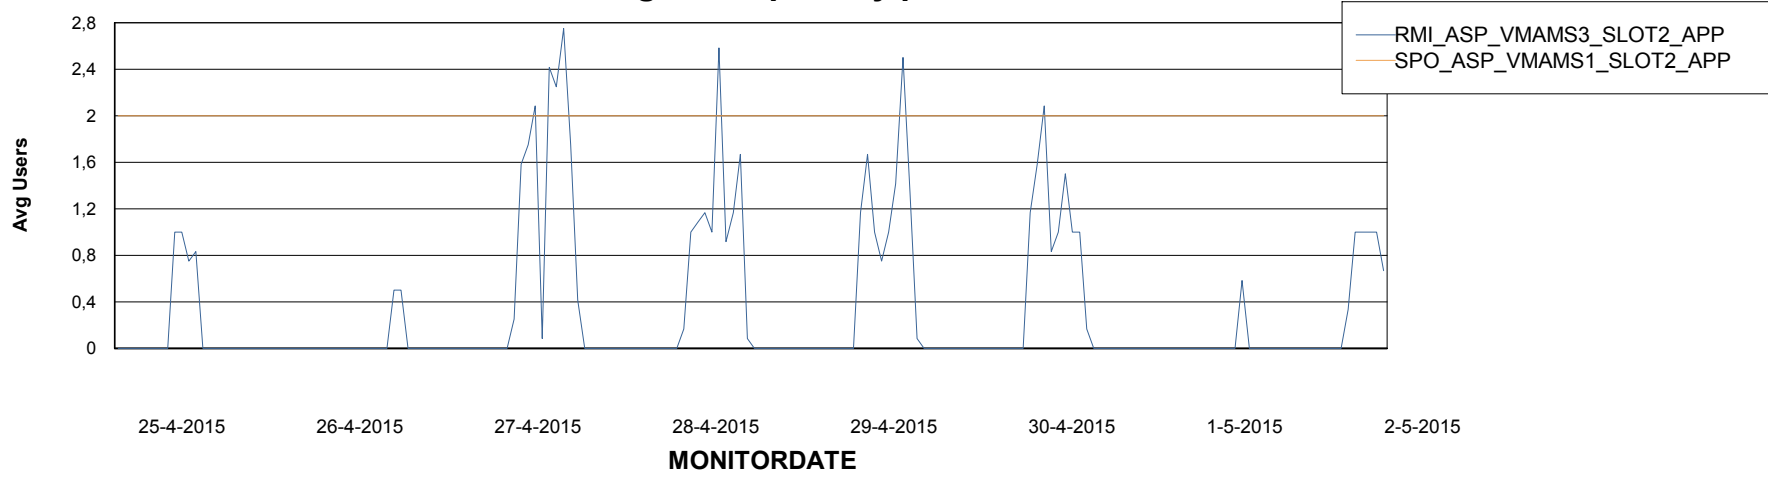

Weekly SLA Customer Report

Customer ABS ASP Production
Database ID 54

Weekly SLA Customer Report

Customer ABS ASP Production
Database ID 54

ABSSolute Application Server Services

Disaster per ABS Server

Avg memory used per ABS Server Service

Weekly SLA Customer Report

Customer ABS ASP Production
Database ID 54

=====
ABSolute Application Server Services
=====

Avg users per day per ABS server

Weekly SLA Customer Report

Customer ABS ASP Production
Database ID 54