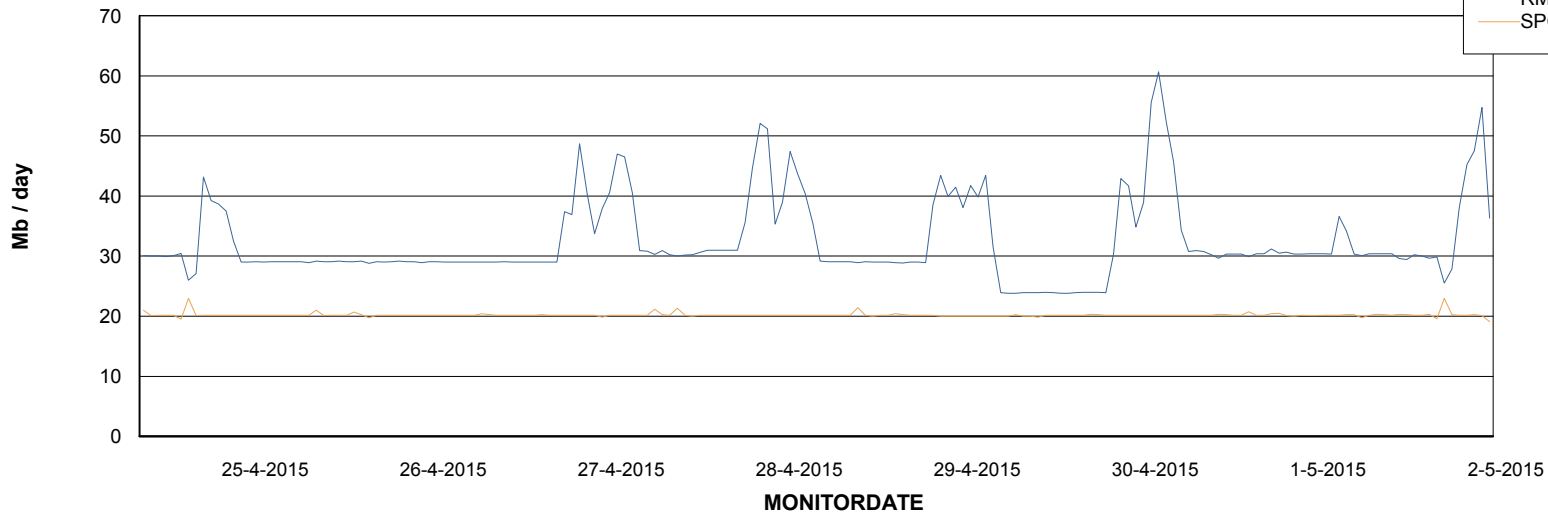

Avg memory used per ReportServer Service

- RMI_ASP_VMAMS3_SLOT2_REP
- SPO_ASP_VMAMS1_SLOT2_REP