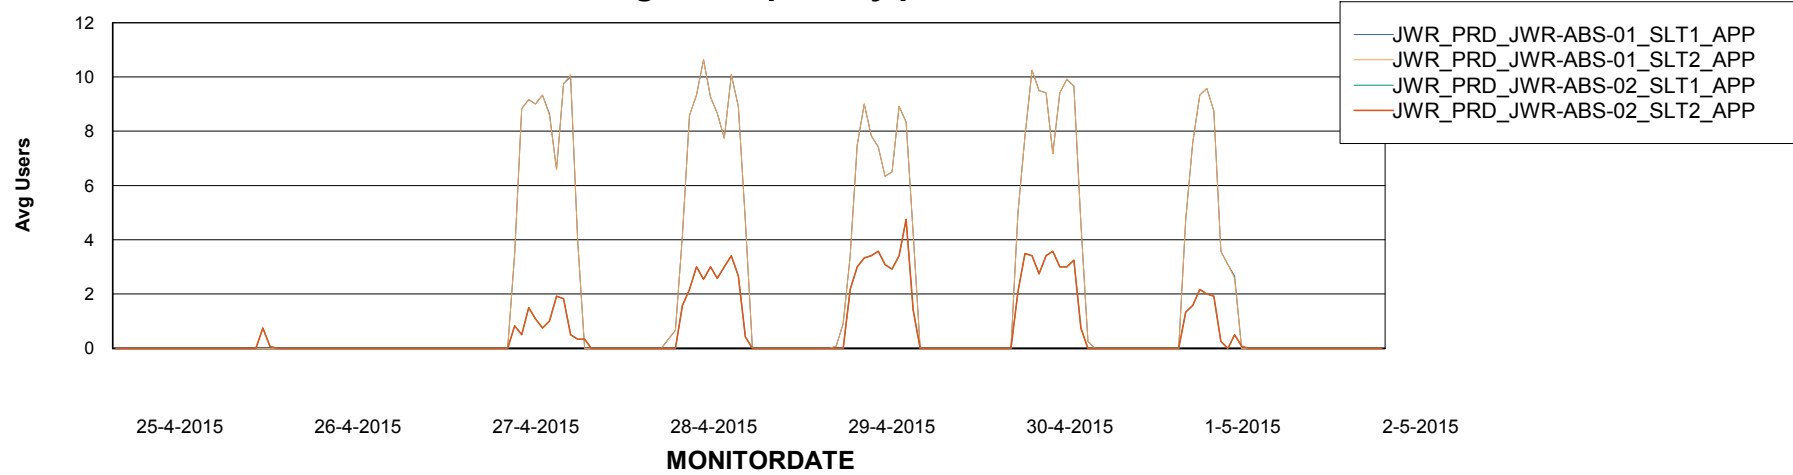

Database growth over last month

=====
 DATABASE TABLESPACES JWRDB_Production
 =====

TOTAL DATABASE SIZE PER TABLESPACE

Date	Tablespace Name	Filesize (Gb)	Usedsize (Gb)	Percentage free
2-5-2015	ABSDATA	18	12	33
	INDX	38	30	21
1-5-2015	ABSDATA	18	12	33
	INDX	38	30	21
30-4-2015	ABSDATA	18	12	33
	INDX	38	30	21
29-4-2015	ABSDATA	18	12	33
	INDX	38	30	21
28-4-2015	ABSDATA	18	12	33
	INDX	38	30	21
27-4-2015	ABSDATA	18	12	33
	INDX	38	30	21
26-4-2015	ABSDATA	18	12	33
	INDX	38	30	21

Weekly SLA Customer Report

Customer JWR Production
Database ID 43

Weekly SLA Customer Report

Customer JWR Production
Database ID 43

ABSolute Application Server Services

Disaster per ABS Server

Avg memory used per ABS Server Service

Weekly SLA Customer Report

Customer JWR Production
Database ID 43

=====
ABSolute Application Server Services
=====

Avg users per day per ABS server

Weekly SLA Customer Report

Customer JWR Production
Database ID 43