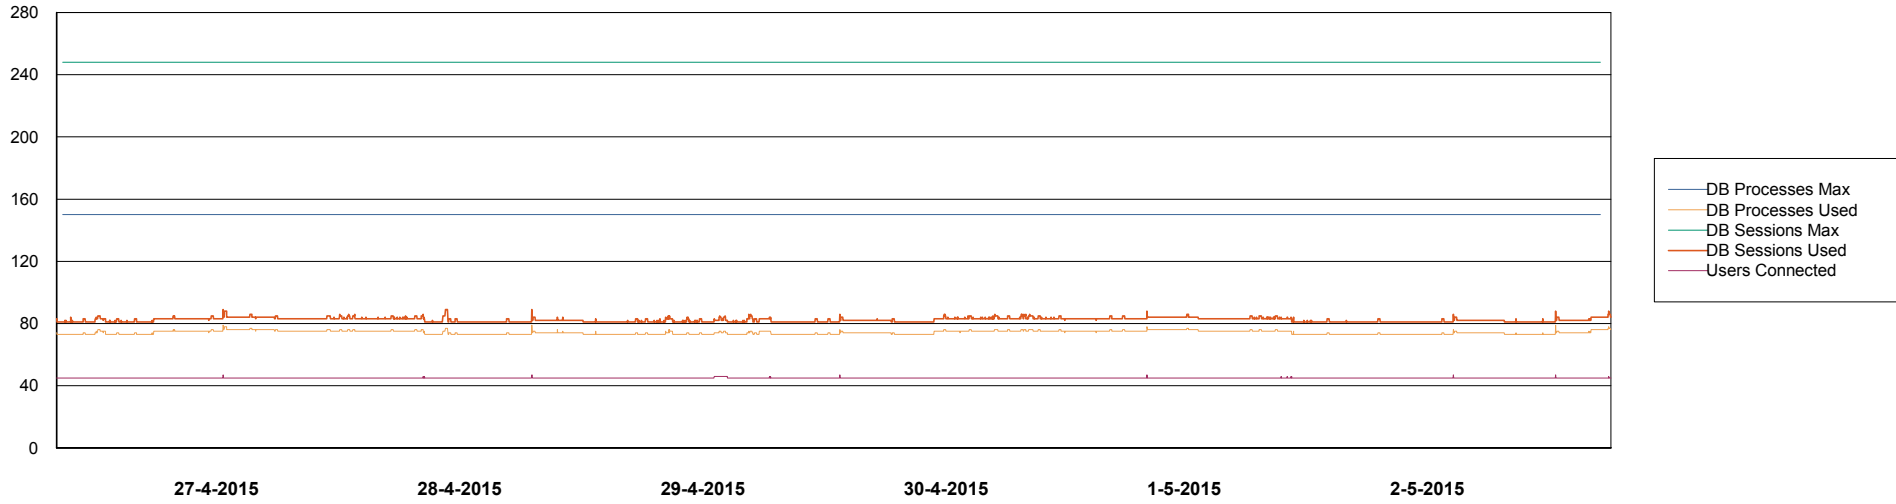

HARDDISK USAGE JWR_PRD_JWR-ODB-02

	Used disk space on / (GB)	Total disk space on / (GB)	Free disk space on / (GB)
2-5-2015	92	138	39
1-5-2015	92	138	39
30-4-2015	92	138	39
29-4-2015	92	138	39
28-4-2015	92	138	39
27-4-2015	92	138	39
26-4-2015	91	138	39

Weekly SLA Customer Report

Customer JWR Production
Database ID 43

DATABASE PERFORMANCE JWRDB_Production

Weekly SLA Customer Report

Customer JWR Production
 Database ID 43

=====
 DATABASE SIZE JWRDB_Production
 =====