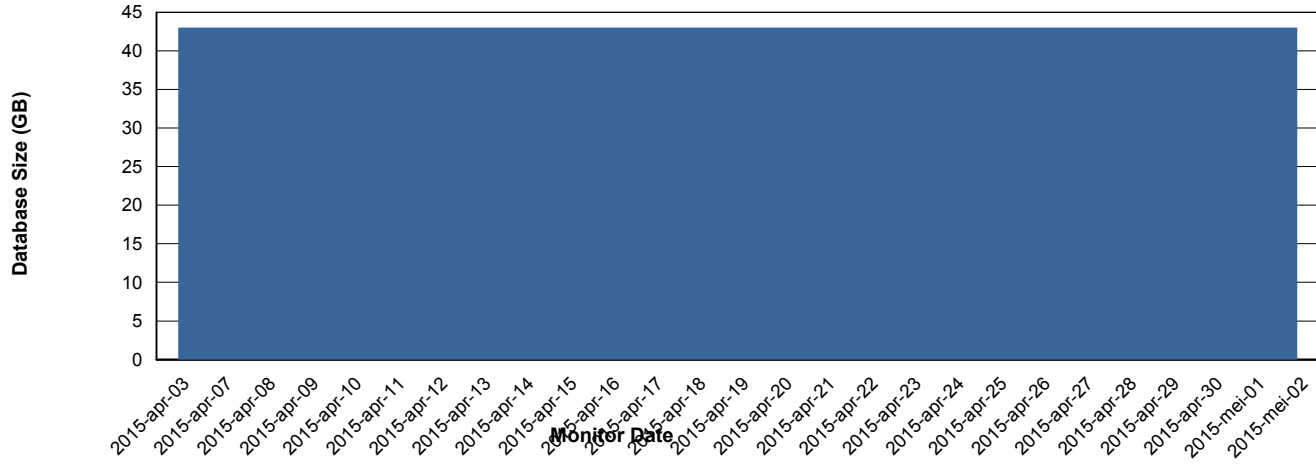

Weekly SLA Customer Report

Customer JWR Production
Database ID 43

DATABASE PERFORMANCE JWRDB_Production

Weekly SLA Customer Report

Customer JWR Production
 Database ID 43

=====
 DATABASE SIZE JWRDB_Production
 =====

Database growth over last month

=====
 DATABASE TABLESPACES JWRDB_Production
 =====

TOTAL DATABASE SIZE PER TABLESPACE

Date	Tablespace Name	Filesize (Gb)	Usedsize (Gb)	Percentage free
2-5-2015	ABSDATA	18	12	33
	INDX	38	30	21
1-5-2015	ABSDATA	18	12	33
	INDX	38	30	21
30-4-2015	ABSDATA	18	12	33
	INDX	38	30	21
29-4-2015	ABSDATA	18	12	33
	INDX	38	30	21
28-4-2015	ABSDATA	18	12	33
	INDX	38	30	21
27-4-2015	ABSDATA	18	12	33
	INDX	38	30	21
26-4-2015	ABSDATA	18	12	33
	INDX	38	30	21