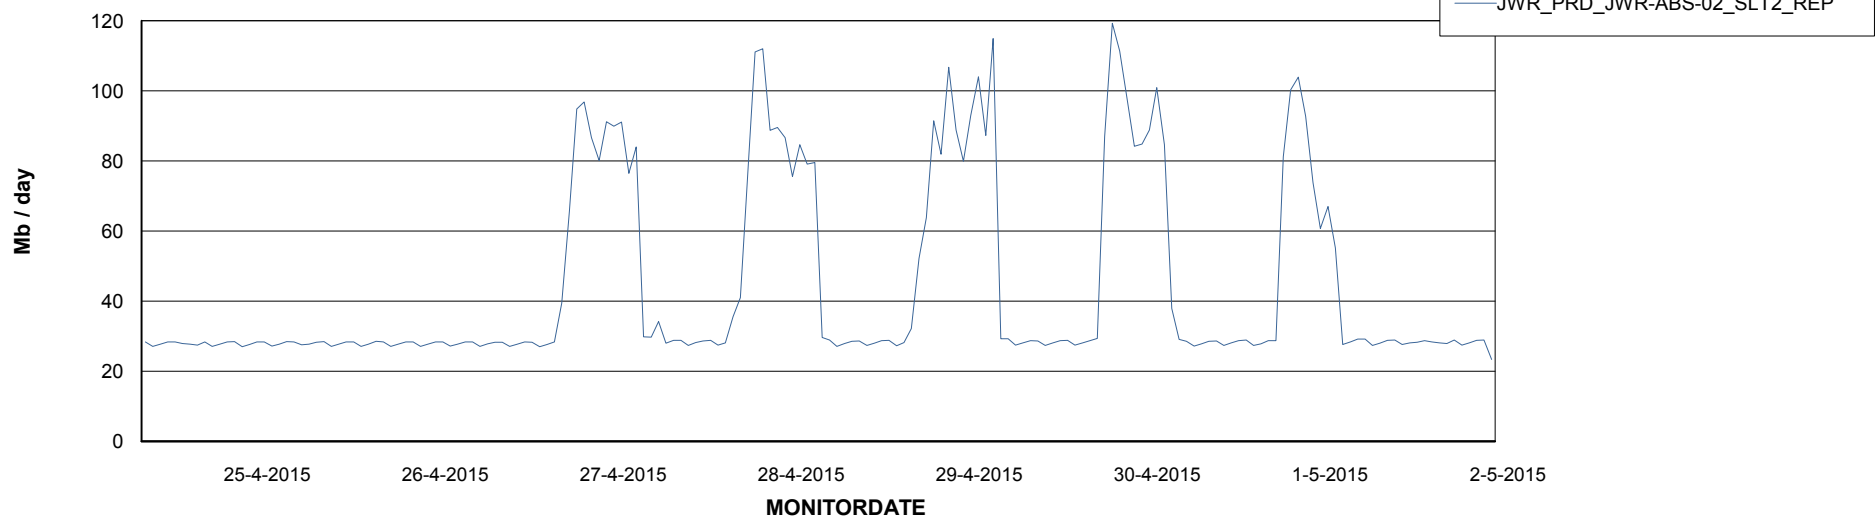

Avg memory used per ReportServer Service