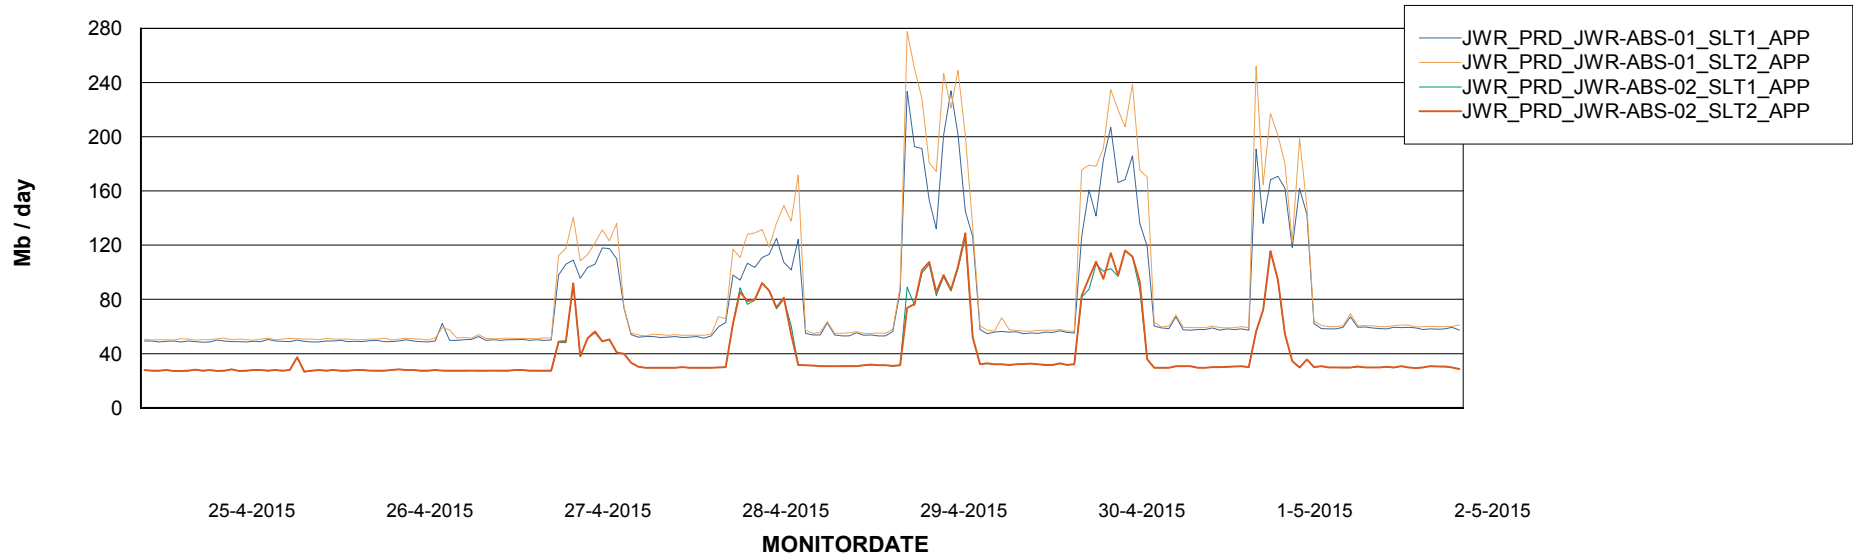

Database growth over last month

=====
 DATABASE TABLESPACES JWRDB_Production
 =====

TOTAL DATABASE SIZE PER TABLESPACE

Date	Tablespace Name	Filesize (Gb)	Usedsize (Gb)	Percentage free
2-5-2015	ABSDATA	18	12	33
	INDX	38	30	21
1-5-2015	ABSDATA	18	12	33
	INDX	38	30	21
30-4-2015	ABSDATA	18	12	33
	INDX	38	30	21
29-4-2015	ABSDATA	18	12	33
	INDX	38	30	21
28-4-2015	ABSDATA	18	12	33
	INDX	38	30	21
27-4-2015	ABSDATA	18	12	33
	INDX	38	30	21
26-4-2015	ABSDATA	18	12	33
	INDX	38	30	21

Weekly SLA Customer Report

Customer JWR Production
Database ID 43

Weekly SLA Customer Report

Customer JWR Production
Database ID 43

ABSolute Application Server Services

Disaster per ABS Server

Avg memory used per ABS Server Service

Weekly SLA Customer Report

Customer JWR Production
Database ID 43

=====
ABSolute Application Server Services
=====

Avg users per day per ABS server

Weekly SLA Customer Report

Customer JWR Production
Database ID 43