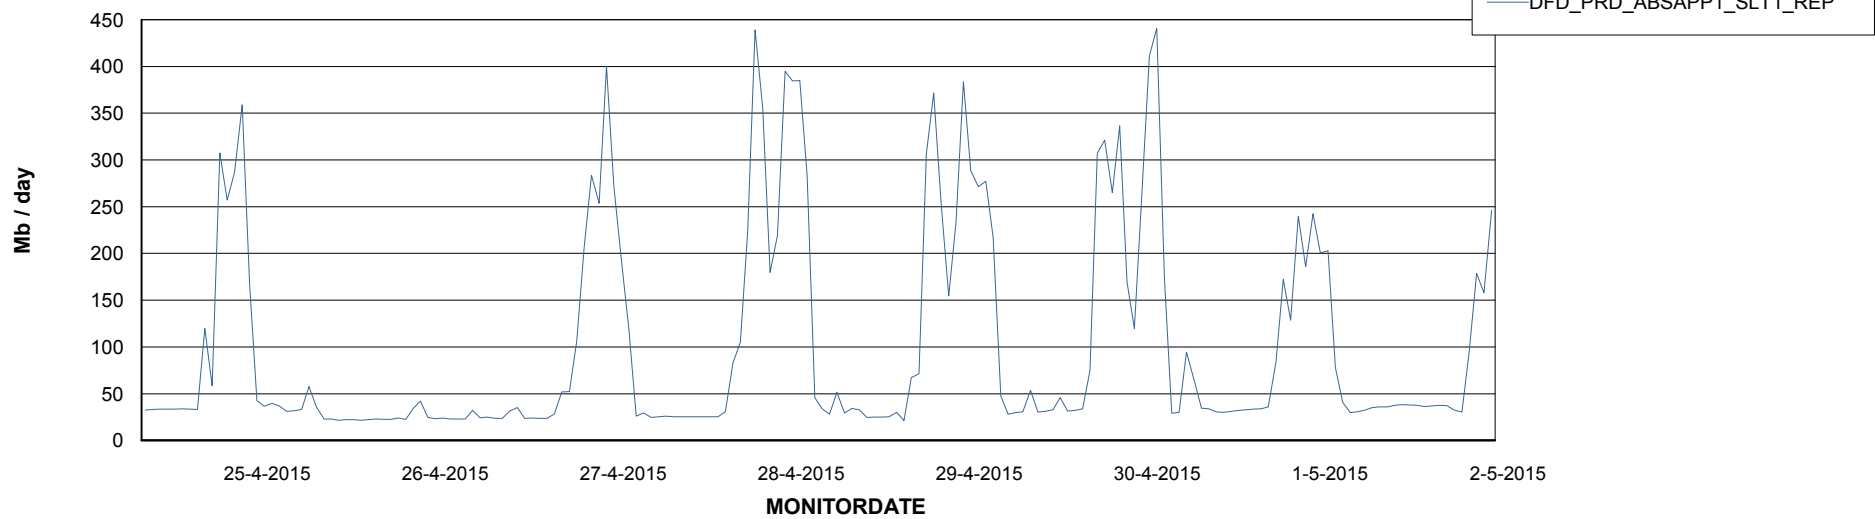

Customer DFD Production
Database ID 39

=====
ABSolute Application ReportServer Services
=====

Disaster per ReportServer

Avg memory used per ReportServer Service

Weekly SLA Customer Report

Customer DFD Production
Database ID 39