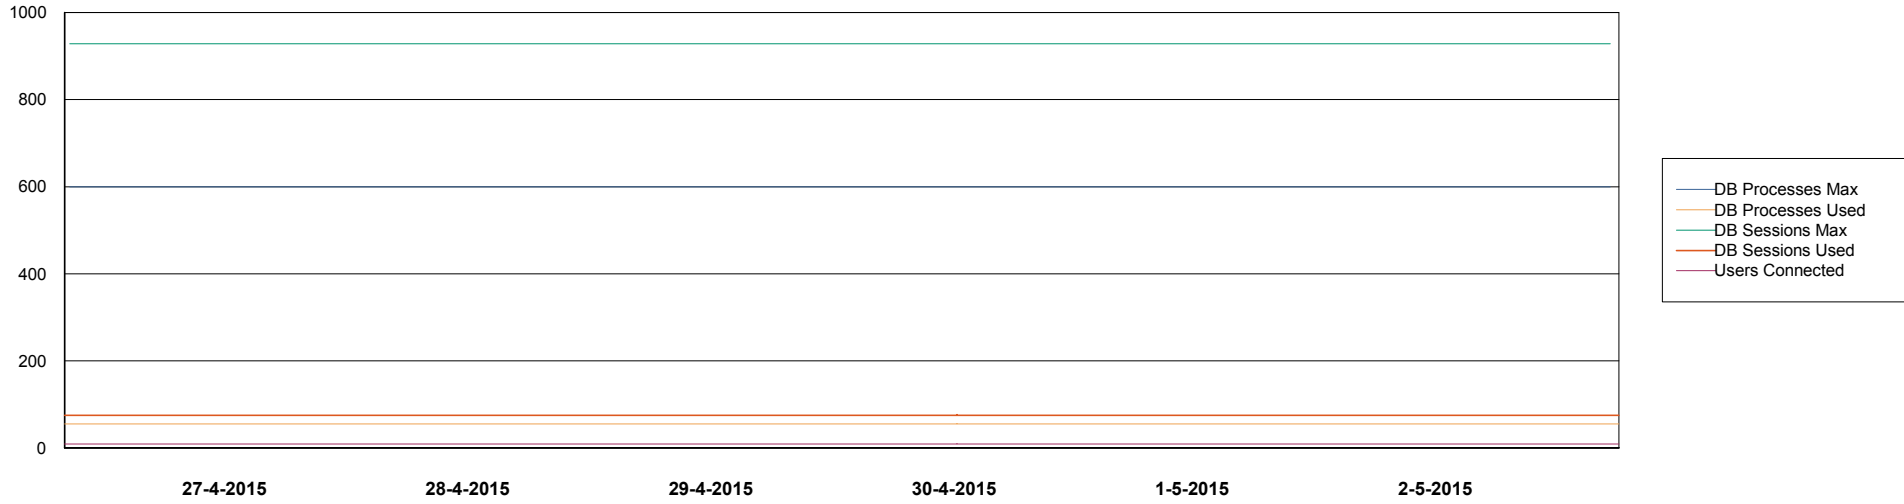

Weekly SLA Customer Report

Customer DFD Production
Database ID 39

DATABASE PERFORMANCE DFDDDB_Production

Weekly SLA Customer Report

Customer DFD Production
Database ID 39

DATABASE PERFORMANCE DFDDB_Standby

Weekly SLA Customer Report

Customer DFD Production
Database ID 39

DATABASE PERFORMANCE

DFDDBBI_Production

Weekly SLA Customer Report

Customer DFD Production
Database ID 39

=====
DATABASE SIZE DFDDDB_Production
=====