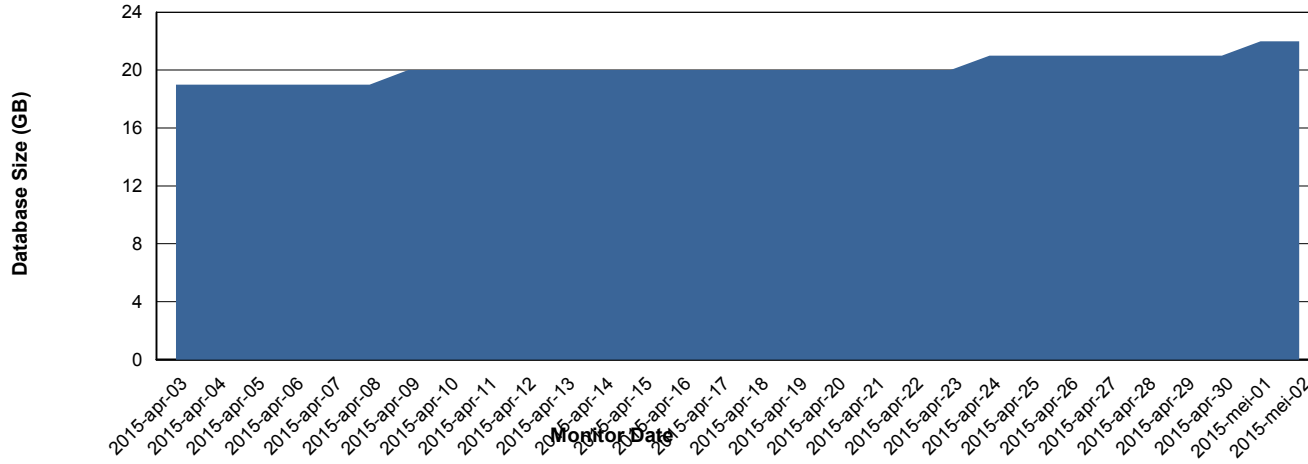

Database growth over last month