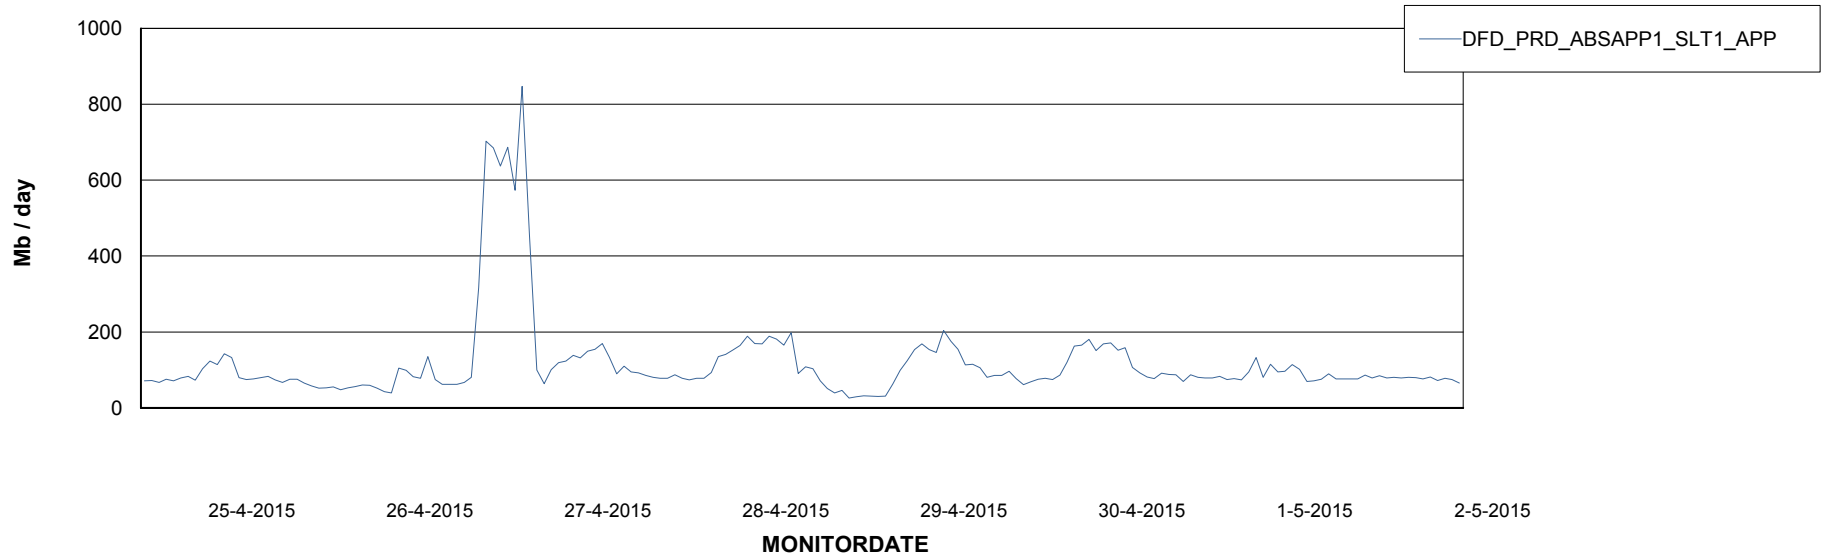

Avg memory used per ABS Server Service