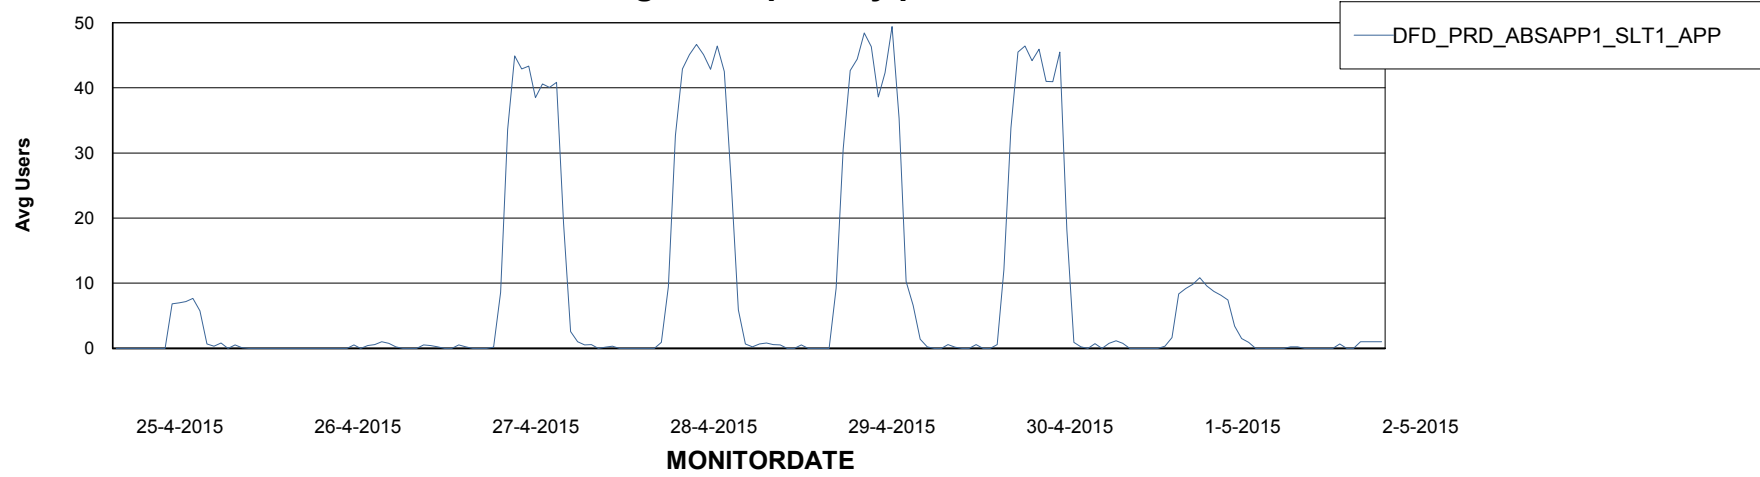

Avg memory used per ABS Server Service

Weekly SLA Customer Report

Customer DFD Production
Database ID 39

=====
ABSolute Application Server Services
=====

Avg users per day per ABS server

Weekly SLA Customer Report