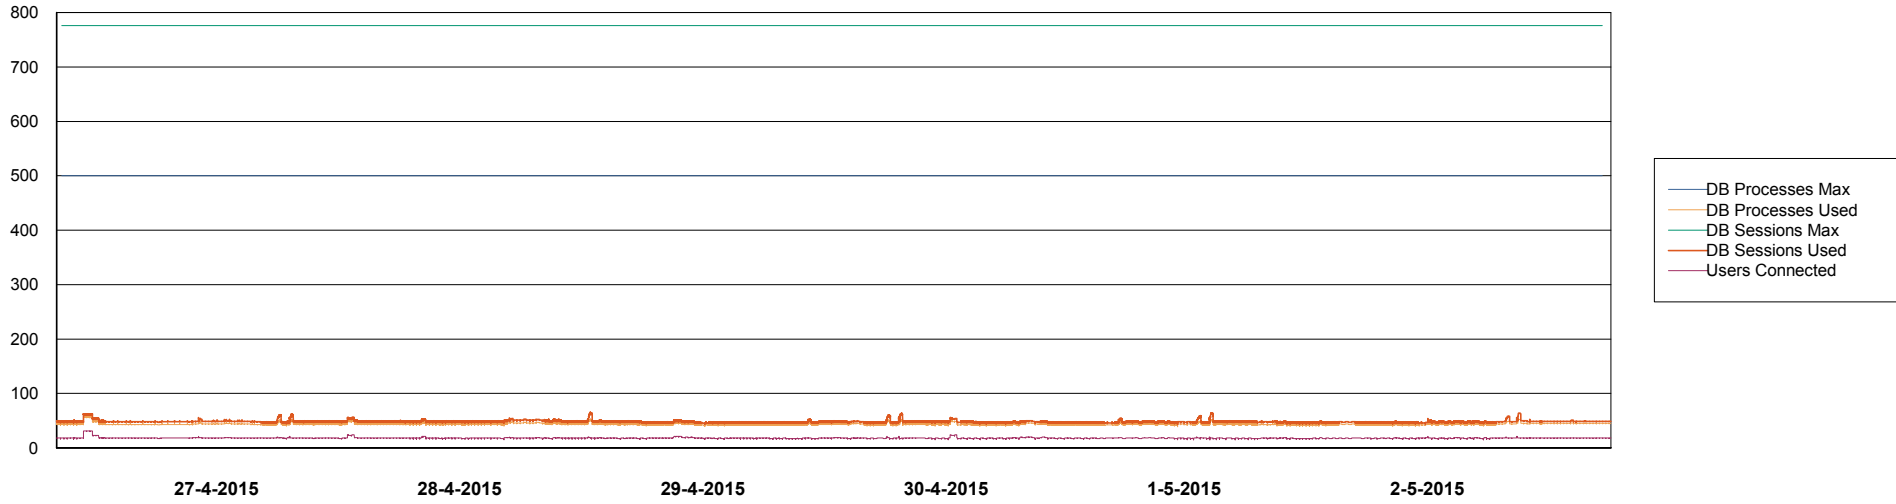

DATABASE PERFORMANCE

DFDDBBI_Production