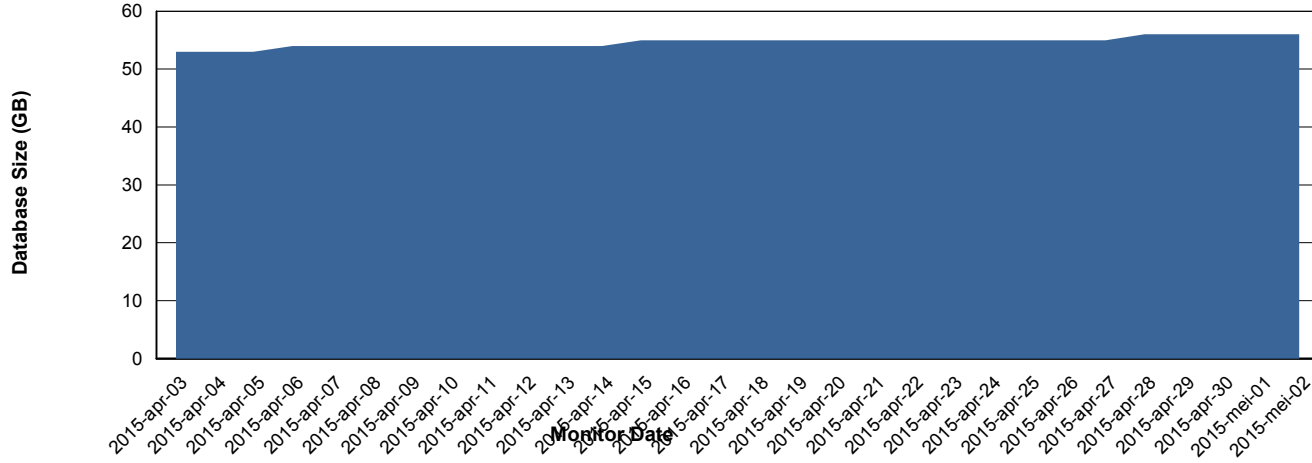

Weekly SLA Customer Report

Customer BOH_Production
Database ID 55

=====
DATABASE SIZE BOHDB_Production
=====

Database growth over last month

=====
DATABASE TABLESPACES BOHDB_Production
=====

TOTAL DATABASE SIZE PER TABLESPACE

Date	Tablespace Name	Filesize (Gb)	Usedsize (Gb)	Percentage free
2-5-2015	ABSDATA	28	21	25
	INDX	40	33	18
1-5-2015	ABSDATA	28	21	25
	INDX	40	33	18
30-4-2015	ABSDATA	28	21	25
	INDX	40	33	18
29-4-2015	ABSDATA	28	21	25
	INDX	40	33	18
28-4-2015	ABSDATA	28	21	25
	INDX	40	33	18
27-4-2015	ABSDATA	28	21	25
	INDX	40	33	18
26-4-2015	ABSDATA	28	21	25
	INDX	40	33	18