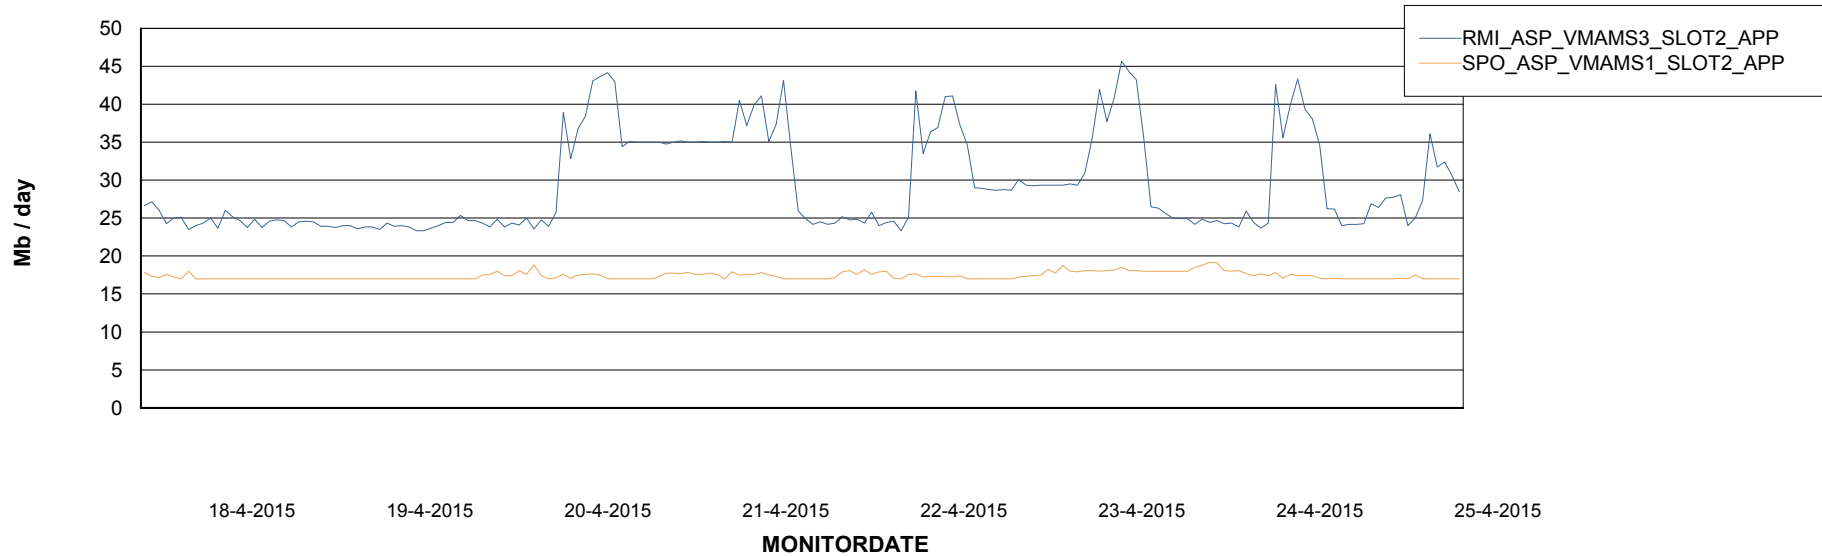

Weekly SLA Customer Report

Customer ABS ASP Production
Database ID 54

Weekly SLA Customer Report

Customer ABS ASP Production
Database ID 54

=====
ABSolute Application Server Services
=====

Disaster per ABS Server

Avg memory used per ABS Server Service

Weekly SLA Customer Report

Customer ABS ASP Production
Database ID 54

=====
ABSolute Application Server Services
=====

Avg users per day per ABS server

Weekly SLA Customer Report