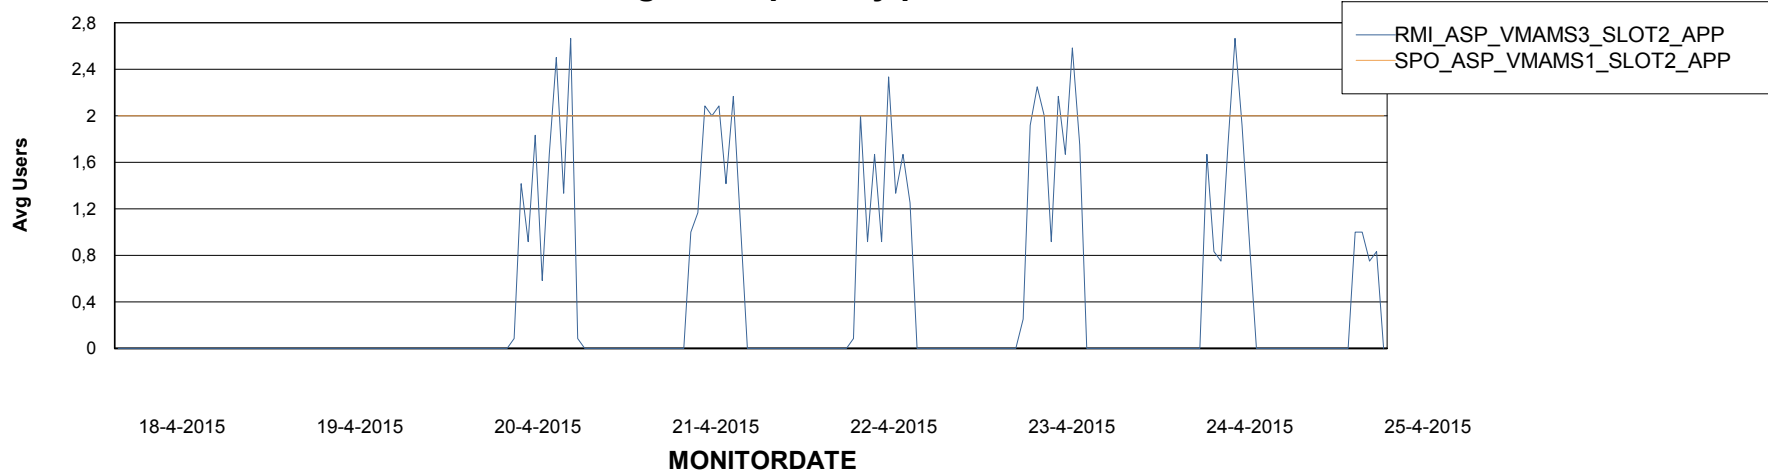

Avg memory used per ABS Server Service

Weekly SLA Customer Report

Customer ABS ASP Production
Database ID 54

=====
ABSolute Application Server Services
=====

Avg users per day per ABS server

Weekly SLA Customer Report