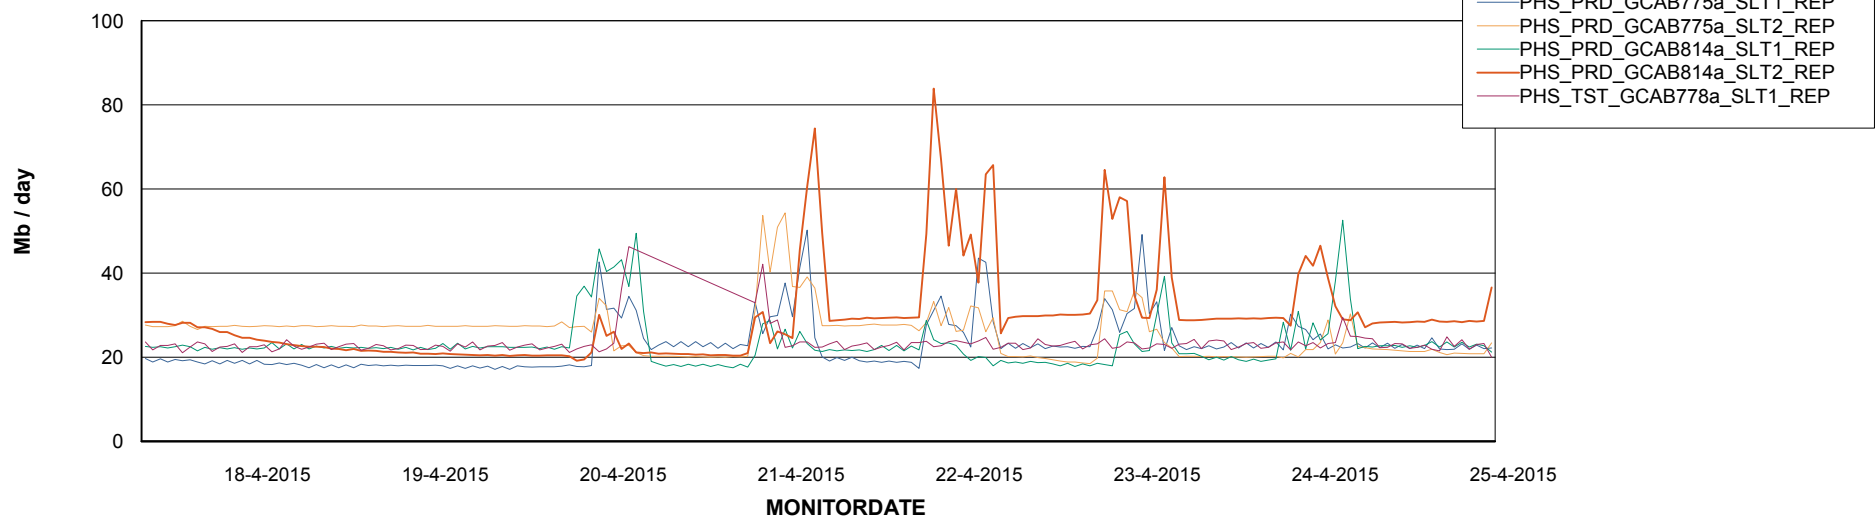

Avg users per day per ABS server

Weekly SLA Customer Report

Customer PHS_Production
Database ID 47

=====
ABSolute Application ReportServer Services
=====

Disaster per ReportServer

Avg memory used per ReportServer Service