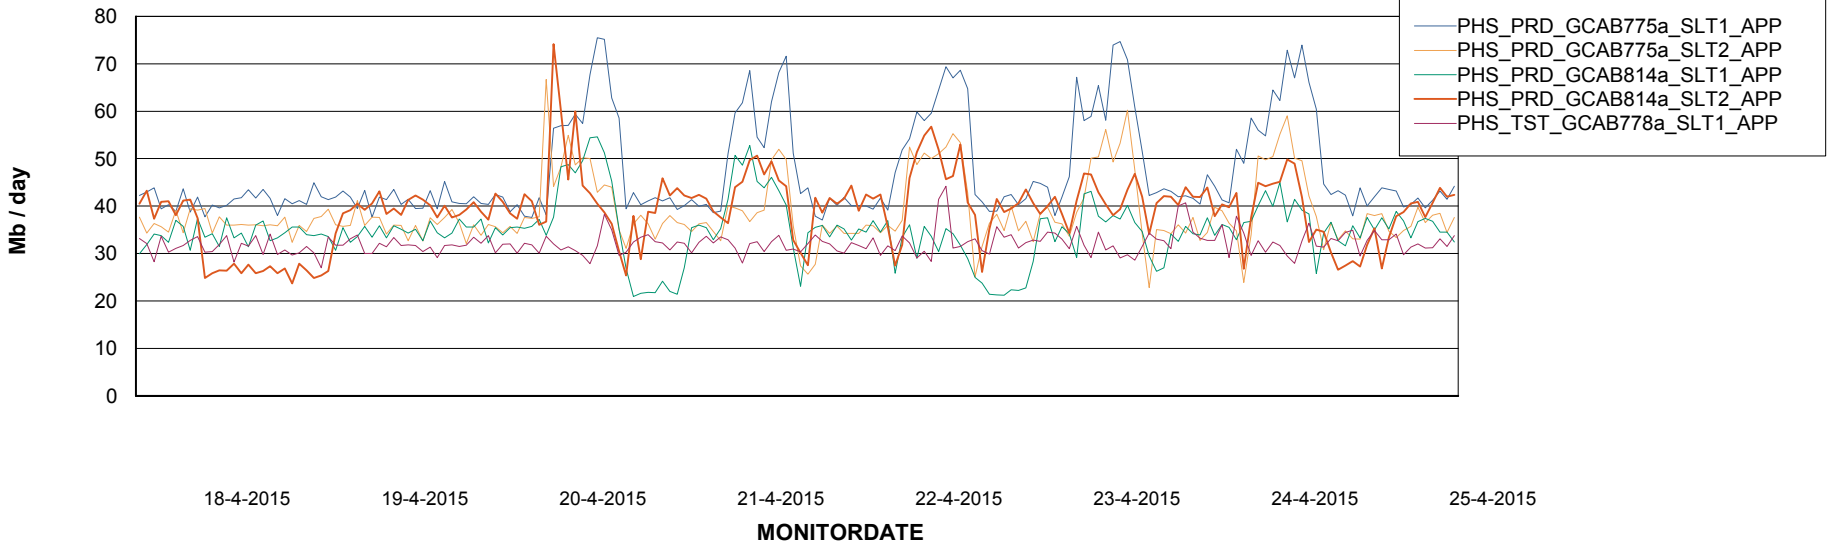

Weekly SLA Customer Report

Customer PHS_Production
Database ID 47

=====
STANDBY DATABASE HEALTH PHS_Production
=====

Recovery lag for last 7 days

Weekly SLA Customer Report

Customer PHS_Production
Database ID 47

=====
ABSolute Application Server Services
=====

Disaster per ABS Server

Avg memory used per ABS Server Service

Weekly SLA Customer Report

Customer PHS_Production
Database ID 47

=====
ABSolute Application Server Services
=====