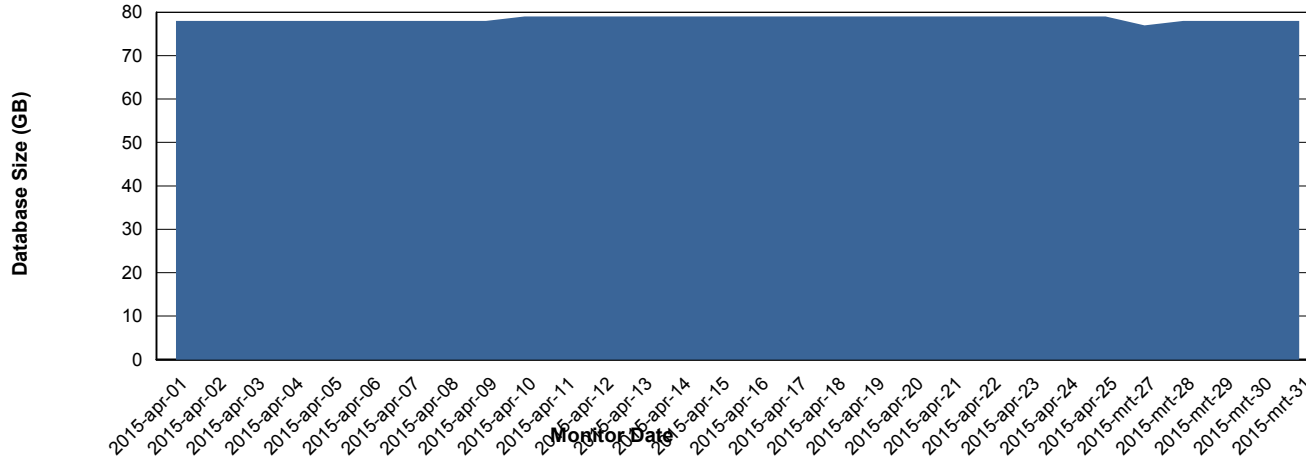

Database growth over last month

=====
DATABASE TABLESPACES PHSDB_Production
=====

TOTAL DATABASE SIZE PER TABLESPACE

Date	Tablespace Name	Filesize (Gb)	Usedsize (Gb)	Percentage free
25-4-2015	ABSDATA	93	77	17
	INDX	2	0	100
24-4-2015	ABSDATA	93	77	17
	INDX	2	0	100
23-4-2015	ABSDATA	93	77	17
	INDX	2	0	100
22-4-2015	ABSDATA	93	77	17
	INDX	2	0	100
21-4-2015	ABSDATA	93	77	17
	INDX	2	0	100
20-4-2015	ABSDATA	93	77	17
	INDX	2	0	100
19-4-2015	ABSDATA	93	76	18
	INDX	2	0	100