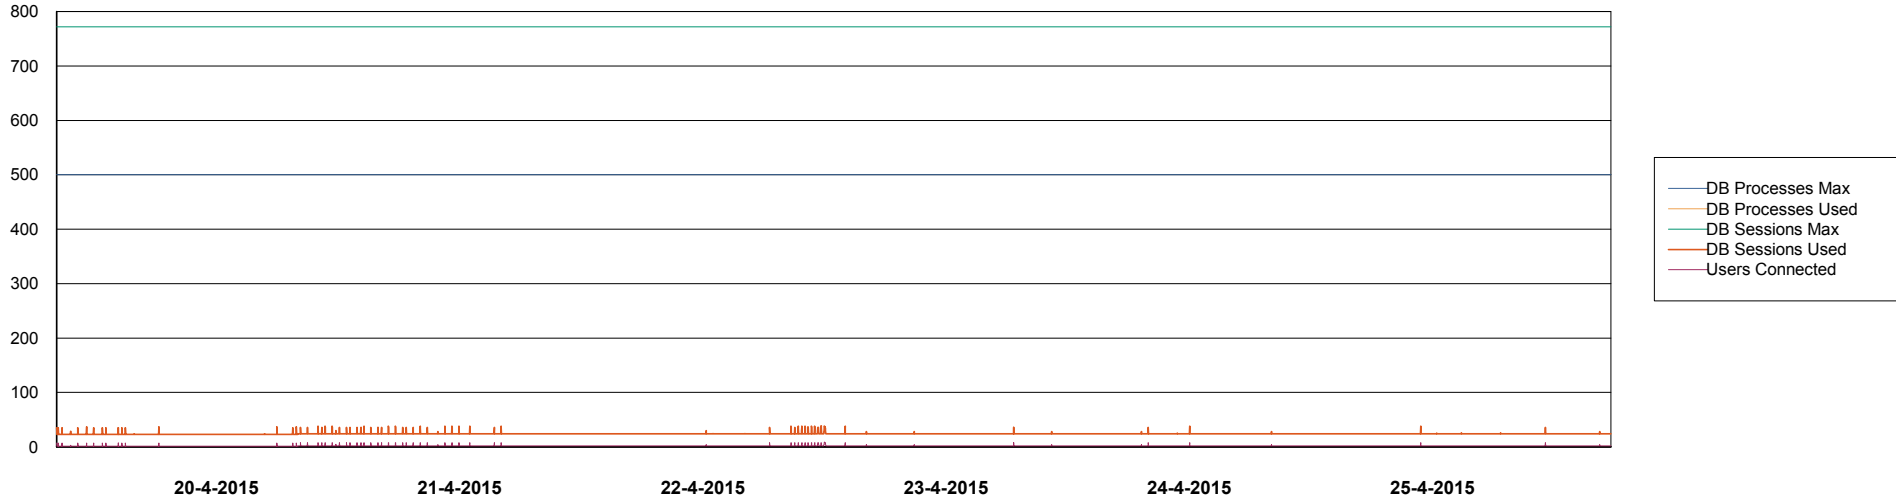

Weekly SLA Customer Report

Customer PHS_Production
Database ID 47

DATABASE PERFORMANCE PHSDB_Production

Weekly SLA Customer Report

Customer PHS_Production
Database ID 47

DATABASE PERFORMANCE PHSDB_Standby

Weekly SLA Customer Report