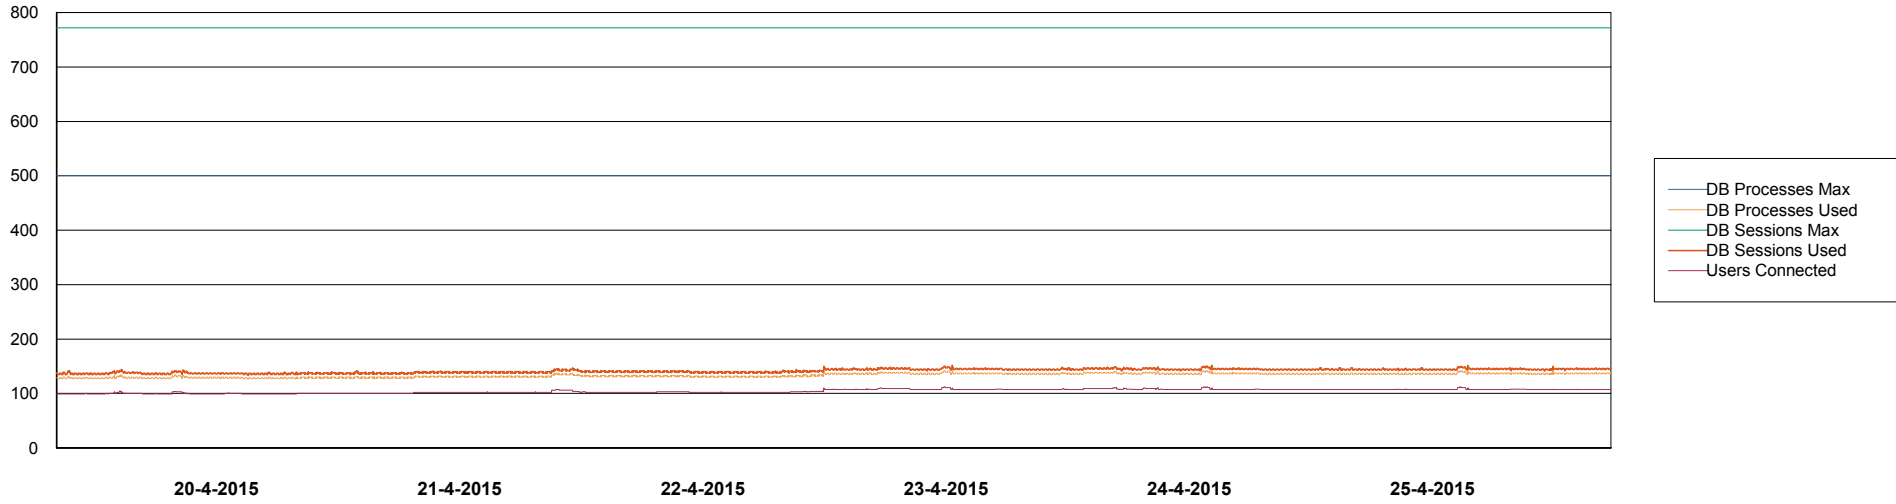

DATABASE PERFORMANCE PHSDB_Production