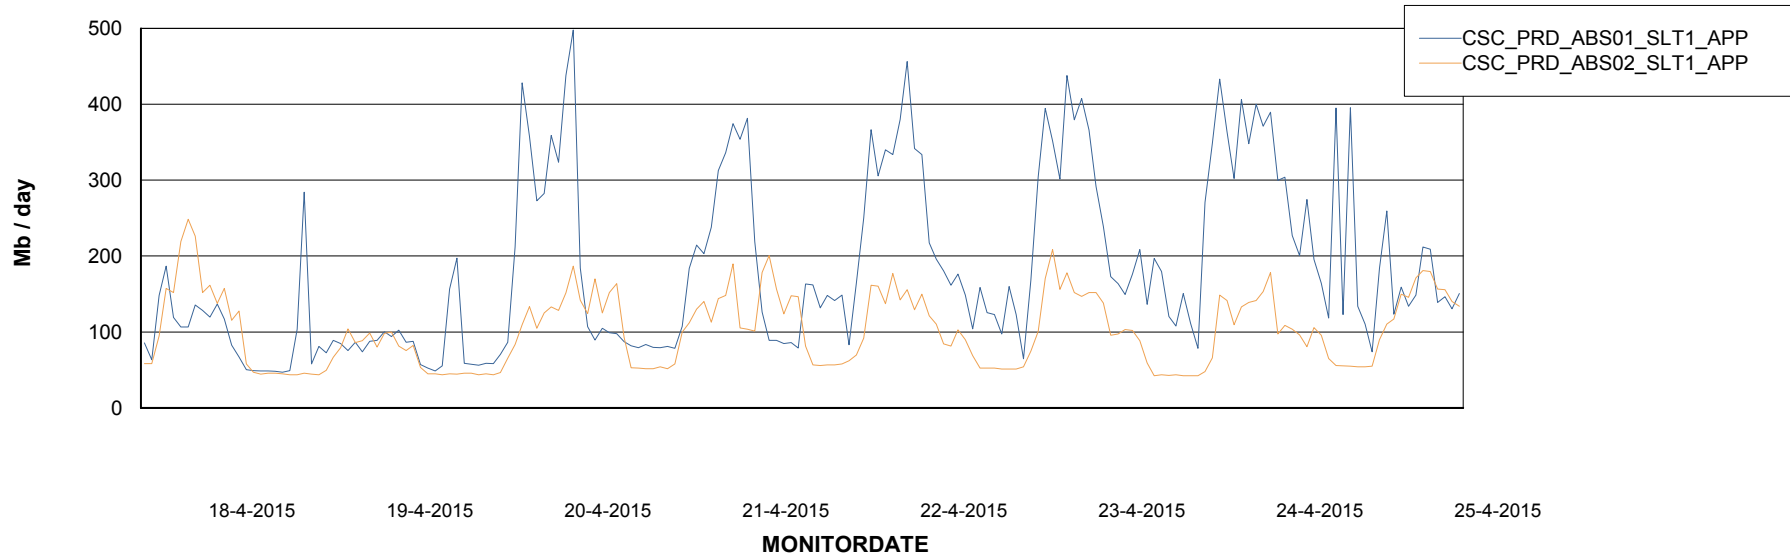

Weekly SLA Customer Report

Customer CSC_Production
Database ID 50

=====
STANDBY DATABASE HEALTH CSC_Production
=====

Recovery lag for last 7 days

Weekly SLA Customer Report

Customer CSC_Production
Database ID 50

=====
ABSolute Application Server Services
=====

Disaster per ABS Server

Avg memory used per ABS Server Service

Weekly SLA Customer Report

Customer CSC_Production
Database ID 50

=====
ABSolute Application Server Services
=====