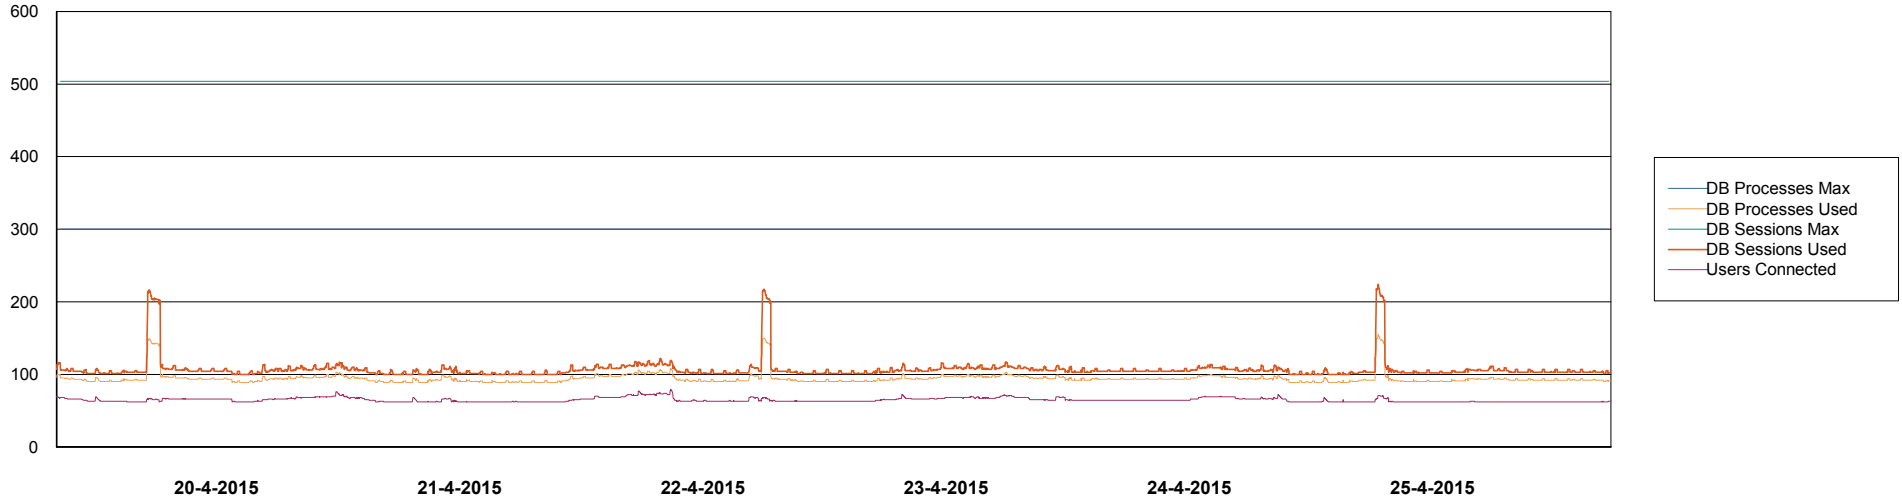

DATABASE PERFORMANCE CSCDB_Production