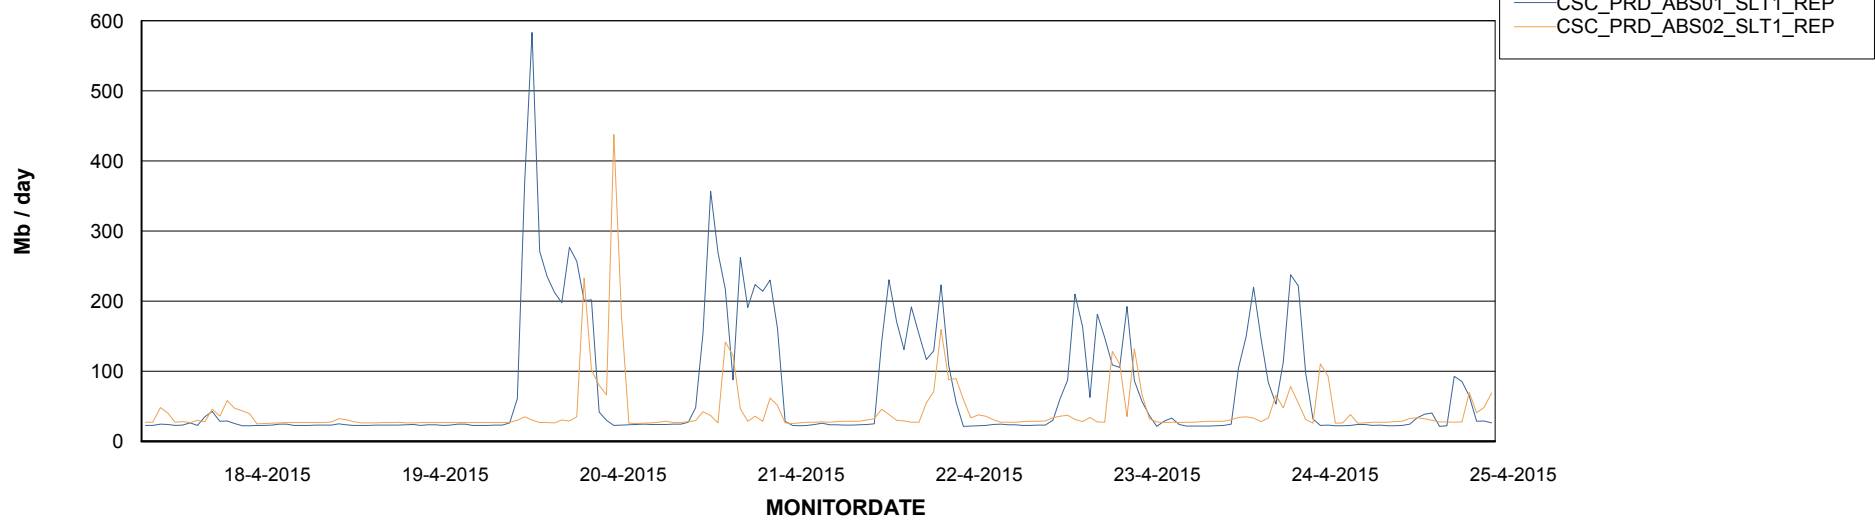

Avg users per day per ABS server

Weekly SLA Customer Report

Customer CSC_Production
Database ID 50

=====
ABSolute Application ReportServer Services
=====

Disaster per ReportServer

Avg memory used per ReportServer Service