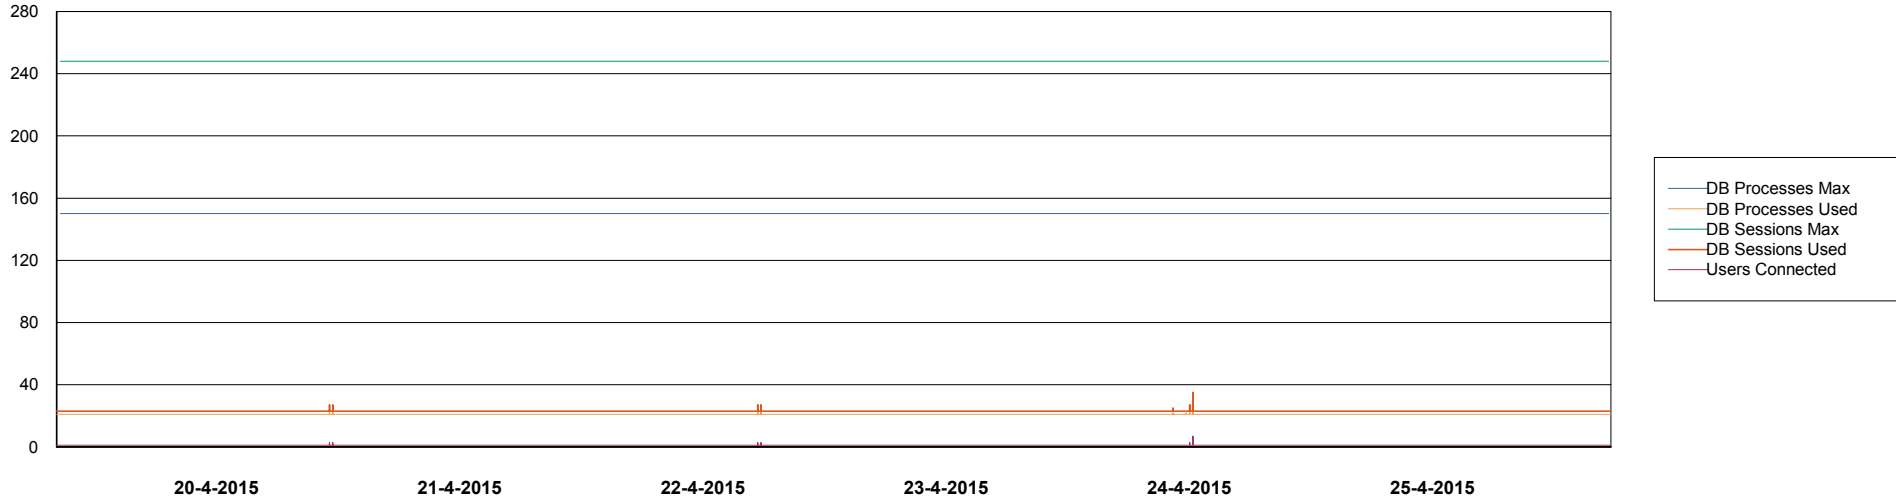

Weekly SLA Customer Report

Customer CSC_Production
Database ID 50

DATABASE PERFORMANCE CSCDB_Production

Weekly SLA Customer Report

Customer CSC_Production
Database ID 50

DATABASE PERFORMANCE CSCDB_Standby

Weekly SLA Customer Report