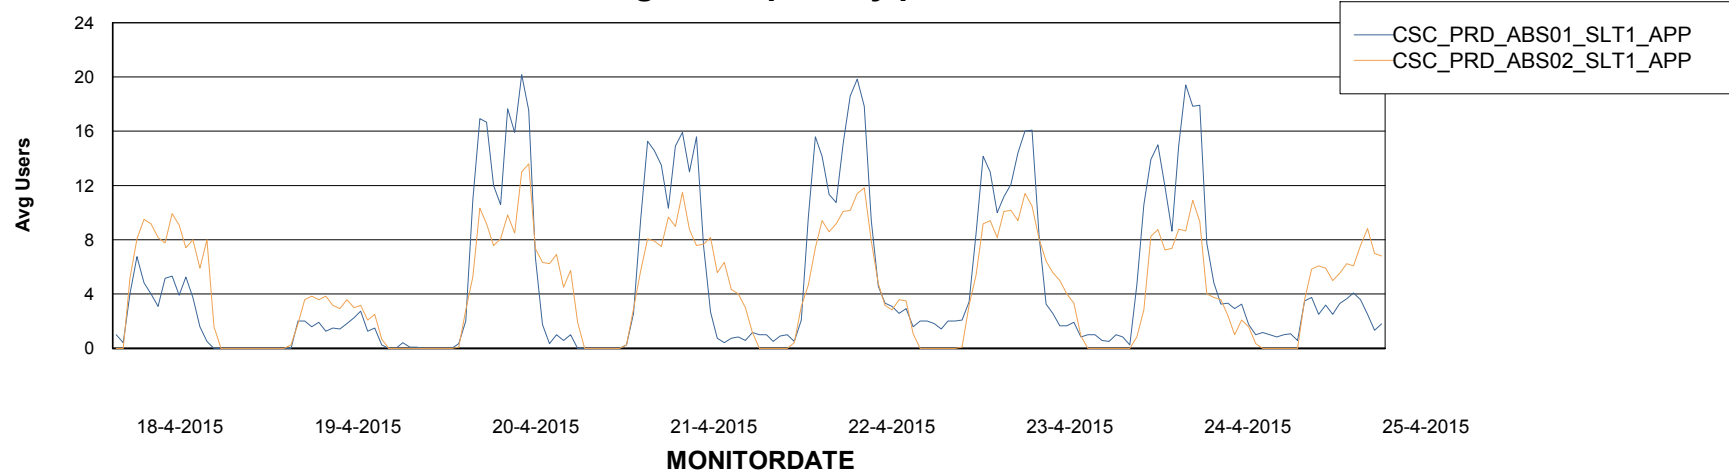

Weekly SLA Customer Report

Customer CSC_Production
Database ID 50

=====
ABSolute Application Server Services
=====

Avg users per day per ABS server