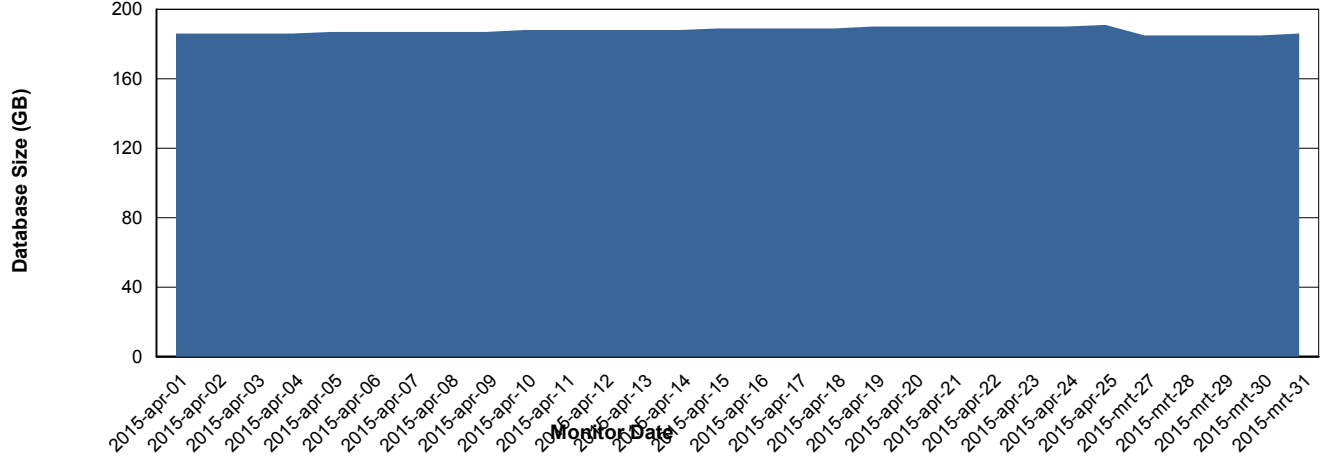

Weekly SLA Customer Report

Customer CSC_Production
Database ID 50

=====
DATABASE SIZE CSCDB_Production
=====

Database growth over last month

=====
DATABASE TABLESPACES CSCDB_Production
=====

TOTAL DATABASE SIZE PER TABLESPACE

Date	Tablespace Name	Filesize (Gb)	Usedsize (Gb)	Percentage free
25-4-2015	ABSDATA	64	51	20
	INDX	167	138	17
24-4-2015	ABSDATA	64	51	20
	INDX	167	138	17
23-4-2015	ABSDATA	64	51	20
	INDX	167	138	17
22-4-2015	ABSDATA	64	51	20
	INDX	167	138	17
21-4-2015	ABSDATA	64	51	20
	INDX	167	138	17
20-4-2015	ABSDATA	64	51	20
	INDX	167	138	17
19-4-2015	ABSDATA	64	51	20
	INDX	167	137	18