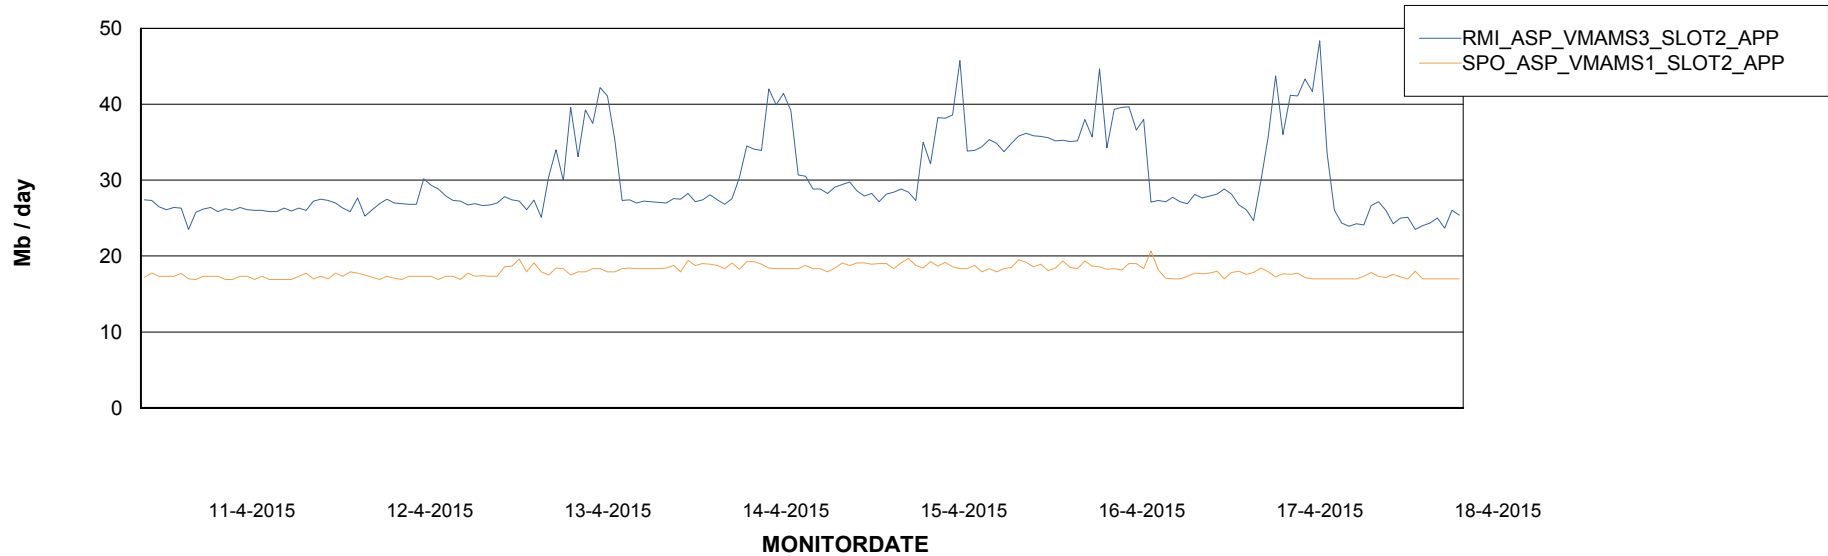

Weekly SLA Customer Report

Customer ABS ASP Production
Database ID 54

Weekly SLA Customer Report

Customer ABS ASP Production
Database ID 54

ABSolute Application Server Services

Disaster per ABS Server

Avg memory used per ABS Server Service

Weekly SLA Customer Report

Customer ABS ASP Production
Database ID 54

=====
ABSolute Application Server Services
=====

Avg users per day per ABS server

Weekly SLA Customer Report

Customer ABS ASP Production
Database ID 54