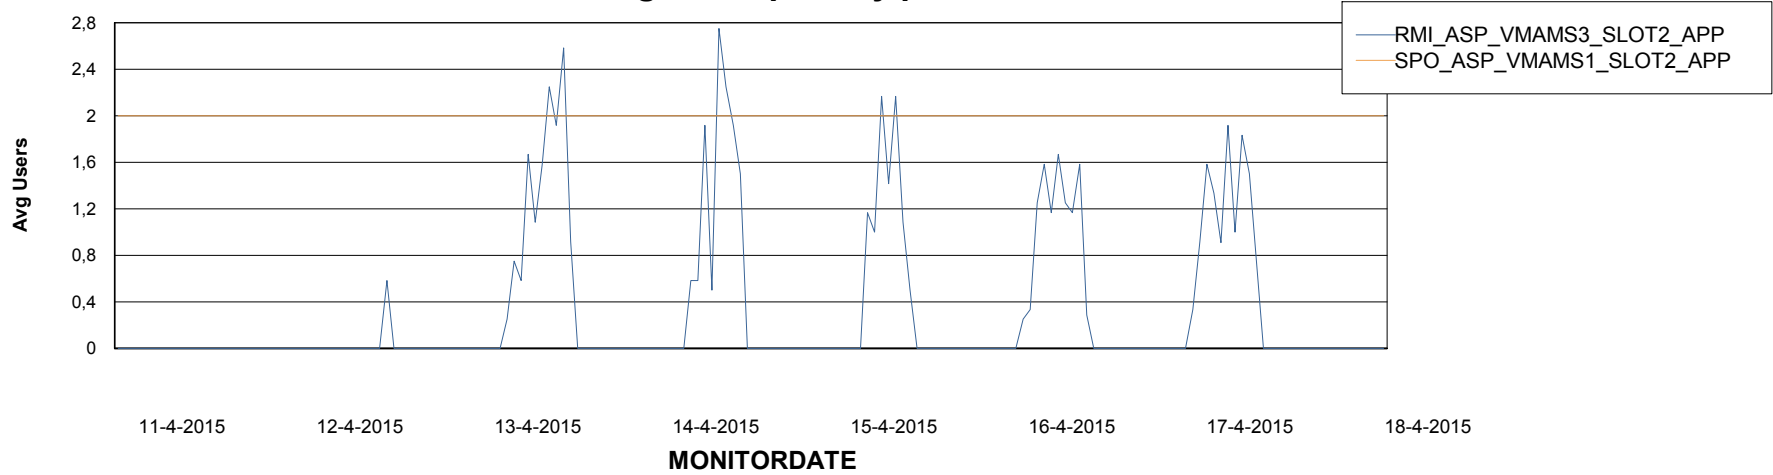

Weekly SLA Customer Report

Customer ABS ASP Production
Database ID 54

Weekly SLA Customer Report

Customer ABS ASP Production
Database ID 54

ABSolute Application Server Services

Disaster per ABS Server

Avg memory used per ABS Server Service

Weekly SLA Customer Report

Customer ABS ASP Production
Database ID 54

=====
ABSolute Application Server Services
=====

Avg users per day per ABS server

Weekly SLA Customer Report

Customer ABS ASP Production
Database ID 54