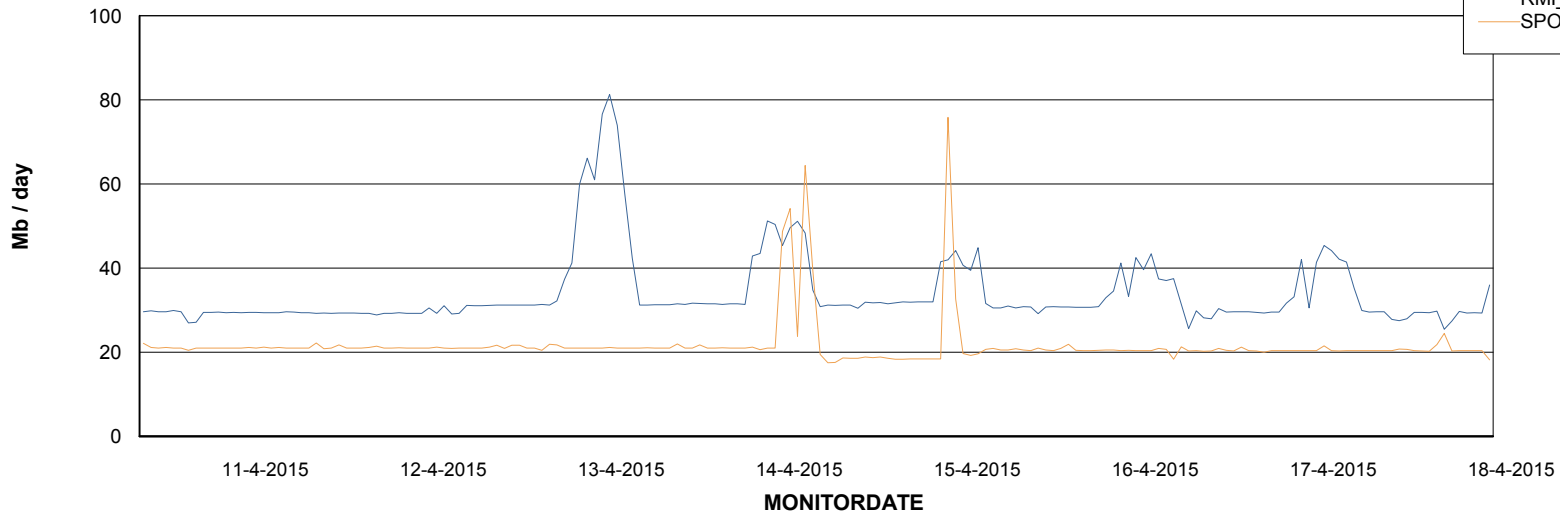

Avg memory used per ReportServer Service

- RMI_ASP_VMAMS3_SLOT2_REP
- SPO_ASP_VMAMS1_SLOT2_REP