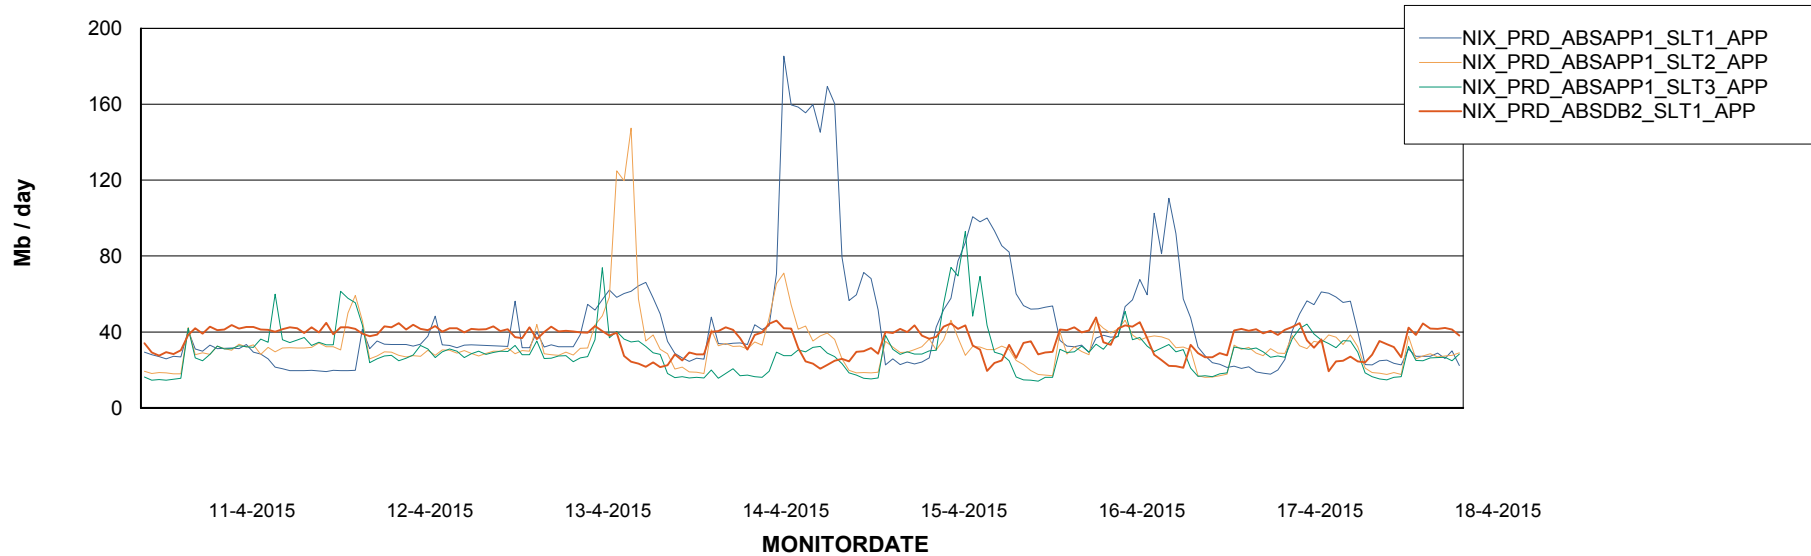

=====
 STANDBY DATABASE HEALTH NIX_Production
 =====

Recovery lag for last 7 days

Weekly SLA Customer Report

Customer NIX_Production
Database ID 51

=====
ABSolute Application Server Services
=====

Disaster per ABS Server

Avg memory used per ABS Server Service

Weekly SLA Customer Report

Customer NIX_Production
Database ID 51

=====
ABSolute Application Server Services
=====

Avg users per day per ABS server

Weekly SLA Customer Report