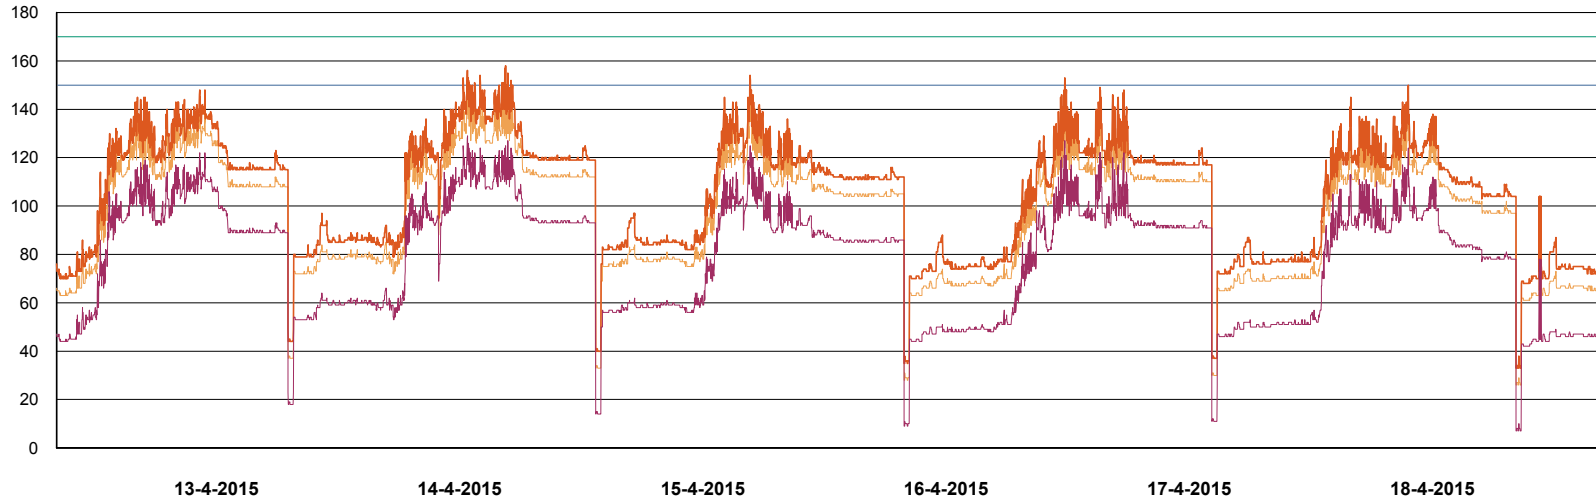

Weekly SLA Customer Report

Customer NIX_Production
Database ID 51

DATABASE PERFORMANCE NIXDB_BI

Weekly SLA Customer Report

Customer NIX_Production
Database ID 51

DATABASE PERFORMANCE

NIXDB_Production

Weekly SLA Customer Report

Customer NIX_Production
Database ID 51

DATABASE PERFORMANCE NIXDB_Standby

Weekly SLA Customer Report

Customer NIX_Production
Database ID 51

=====
DATABASE TABLESPACES NIXDB_BI
=====

TOTAL DATABASE SIZE PER TABLESPACE