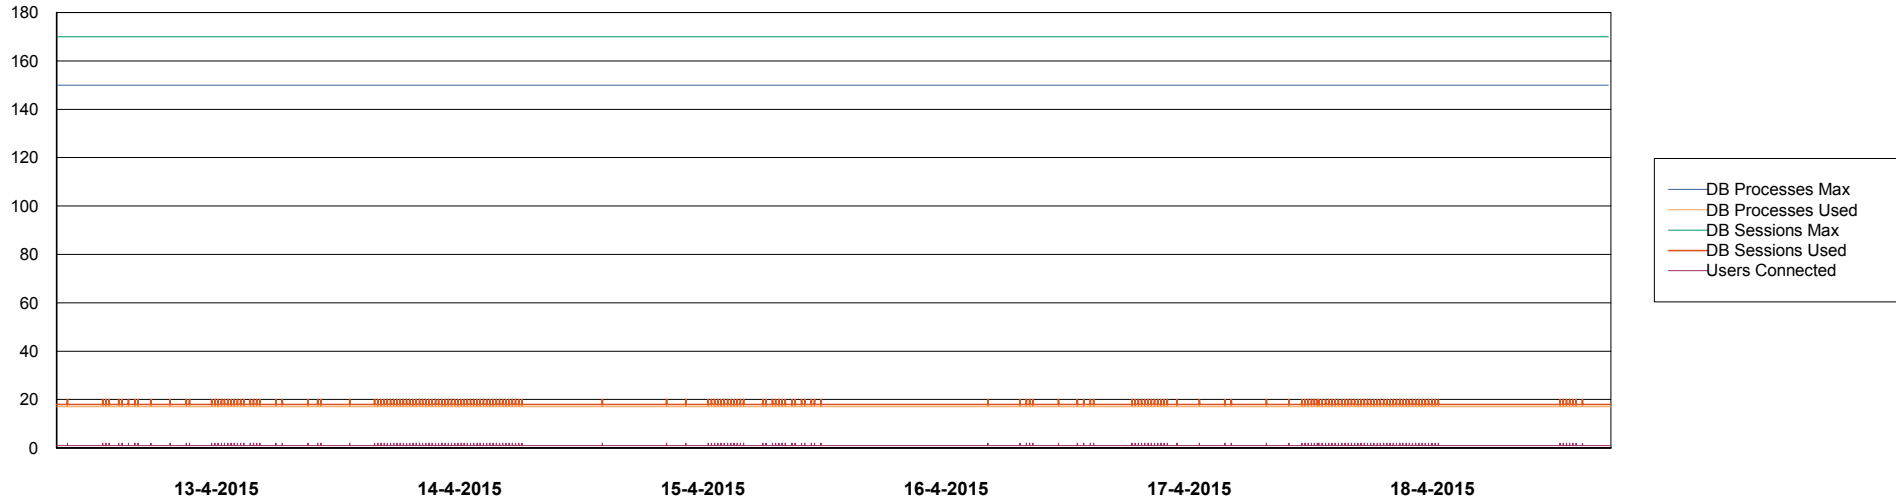

Weekly SLA Customer Report

Customer NIX_Production
Database ID 51

DATABASE PERFORMANCE NIXDB_Standby