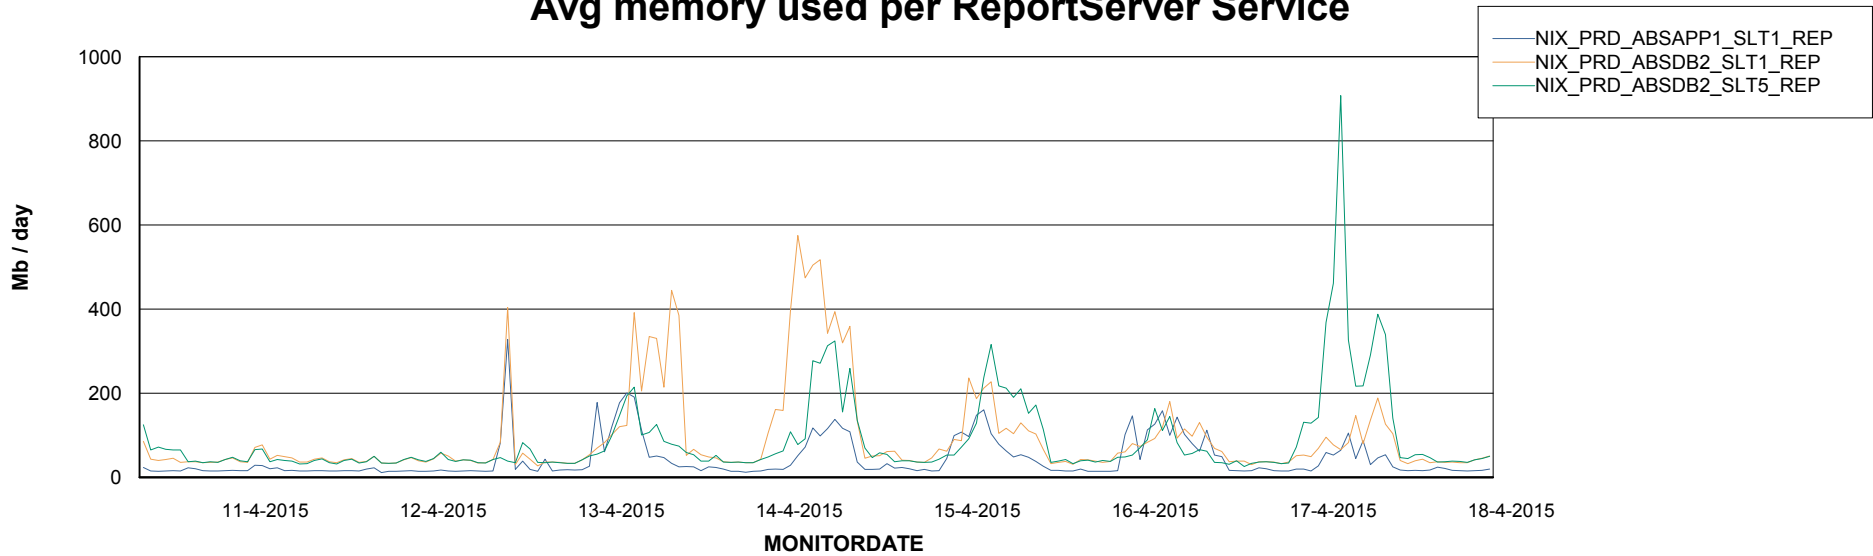

Customer NIX_Production
Database ID 51

=====
ABSolute Application ReportServer Services
=====

Disaster per ReportServer

Avg memory used per ReportServer Service

Weekly SLA Customer Report

Customer NIX_Production
Database ID 51