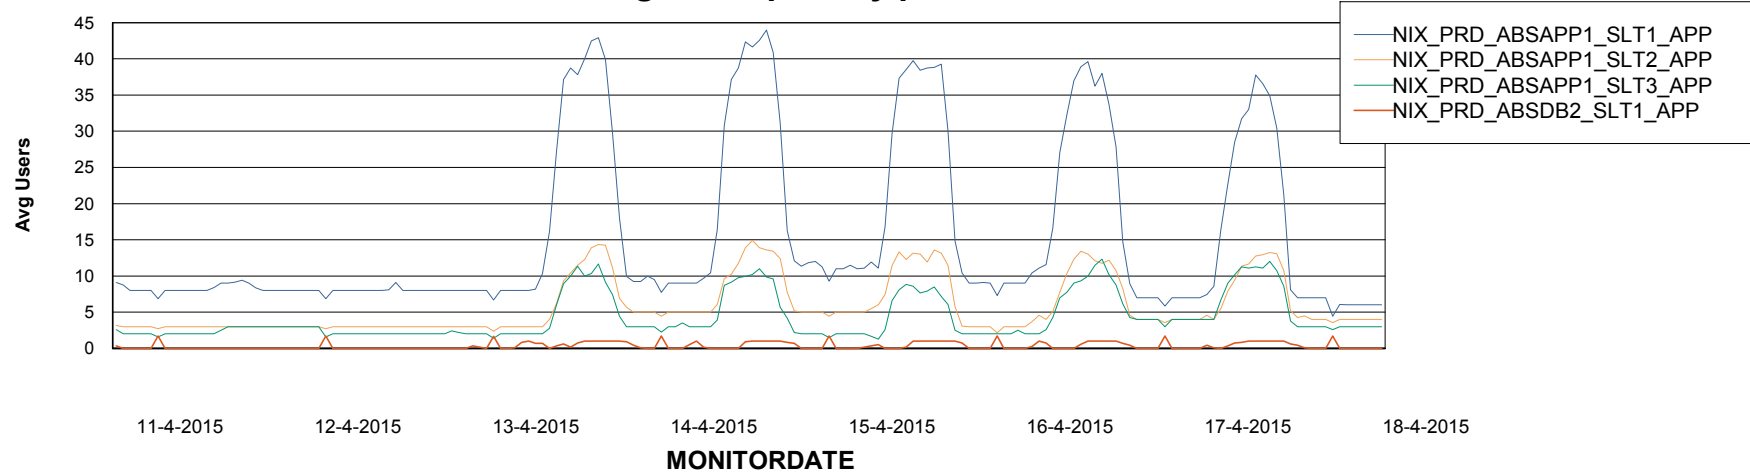

Avg memory used per ABS Server Service

Weekly SLA Customer Report

Customer NIX_Production
Database ID 51

=====
ABSolute Application Server Services
=====

Avg users per day per ABS server

Weekly SLA Customer Report