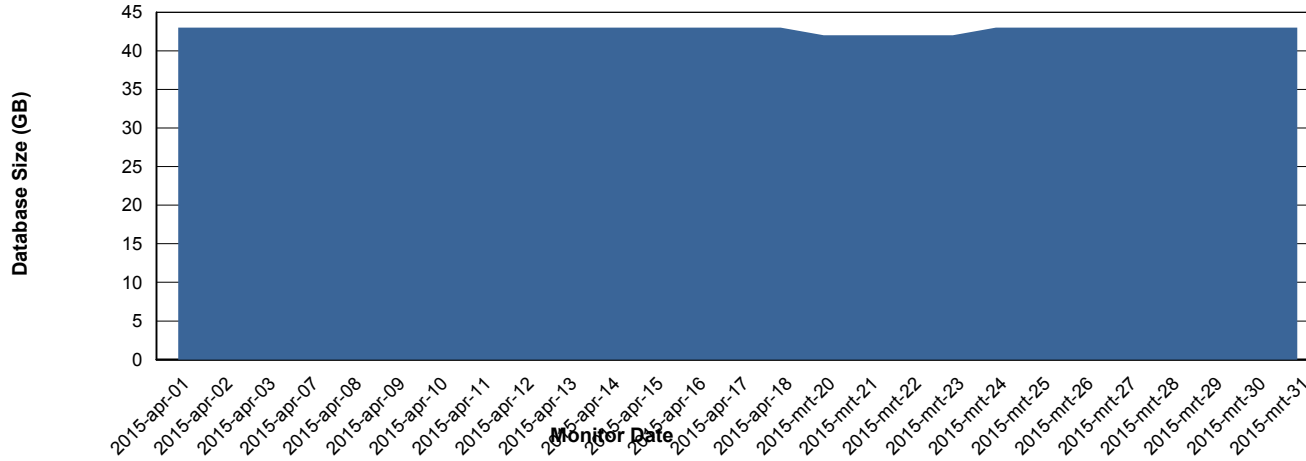

=====

HARDDISK USAGE JWR_PRD_JWR-ODB-02

=====

	Used disk space on / (GB)	Total disk space on / (GB)	Free disk space on / (GB)
18-4-2015	91	138	40
17-4-2015	91	138	39
16-4-2015	91	138	39
15-4-2015	91	138	39
14-4-2015	92	138	39
13-4-2015	92	138	39
12-4-2015	91	138	39

Weekly SLA Customer Report

Customer JWR Production
Database ID 43

DATABASE PERFORMANCE JWRDB_Production

Weekly SLA Customer Report

Customer JWR Production
 Database ID 43

=====
 DATABASE SIZE JWRDB_Production
 =====

Database growth over last month

=====
 DATABASE TABLESPACES JWRDB_Production
 =====

TOTAL DATABASE SIZE PER TABLESPACE

Date	Tablespace Name	Filesize (Gb)	Usedsize (Gb)	Percentage free
18-4-2015	ABSDATA	18	12	33
	INDX	38	30	21
17-4-2015	ABSDATA	18	12	33
	INDX	38	30	21
16-4-2015	ABSDATA	18	12	33
	INDX	38	30	21
15-4-2015	ABSDATA	18	12	33
	INDX	38	30	21
14-4-2015	ABSDATA	18	12	33
	INDX	38	30	21
13-4-2015	ABSDATA	18	12	33
	INDX	38	30	21
12-4-2015	ABSDATA	18	12	33
	INDX	38	30	21