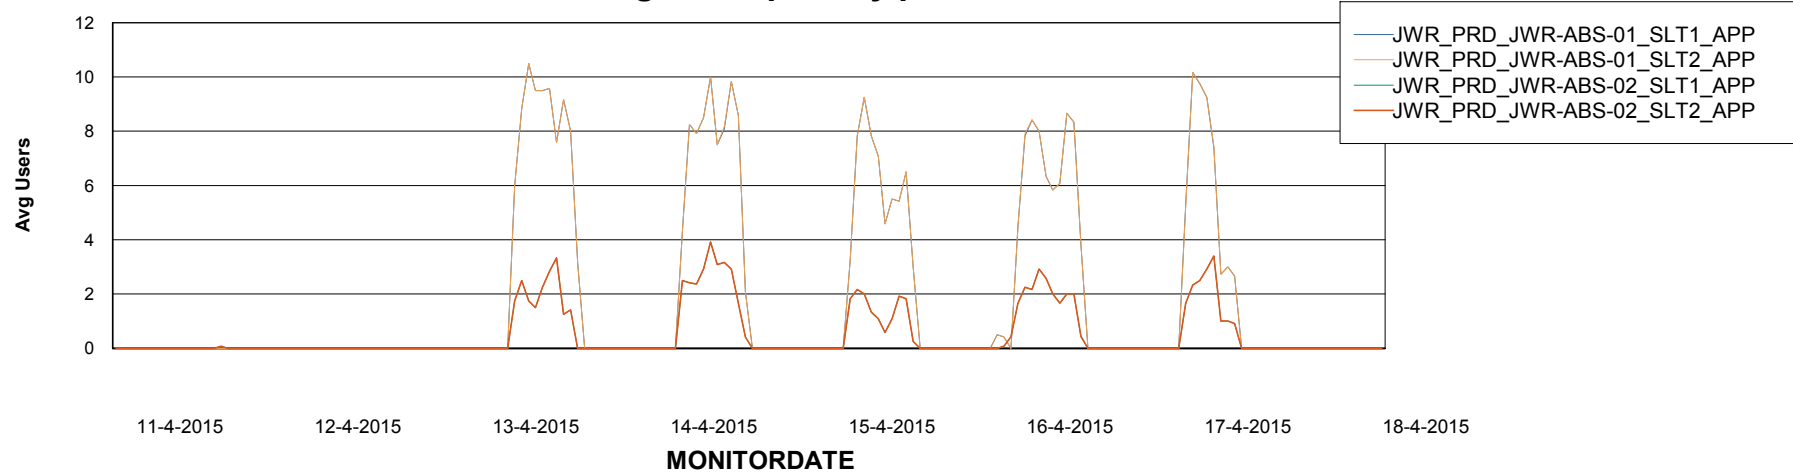

Database growth over last month

=====
 DATABASE TABLESPACES JWRDB_Production
 =====

TOTAL DATABASE SIZE PER TABLESPACE

Date	Tablespace Name	Filesize (Gb)	Usedsize (Gb)	Percentage free
18-4-2015	ABSDATA	18	12	33
	INDX	38	30	21
17-4-2015	ABSDATA	18	12	33
	INDX	38	30	21
16-4-2015	ABSDATA	18	12	33
	INDX	38	30	21
15-4-2015	ABSDATA	18	12	33
	INDX	38	30	21
14-4-2015	ABSDATA	18	12	33
	INDX	38	30	21
13-4-2015	ABSDATA	18	12	33
	INDX	38	30	21
12-4-2015	ABSDATA	18	12	33
	INDX	38	30	21

Weekly SLA Customer Report

Customer JWR Production
Database ID 43

Weekly SLA Customer Report

Customer JWR Production
Database ID 43

ABSolute Application Server Services

Disaster per ABS Server

Avg memory used per ABS Server Service

Weekly SLA Customer Report

Customer JWR Production
Database ID 43

=====
ABSolute Application Server Services
=====

Avg users per day per ABS server

Weekly SLA Customer Report

Customer JWR Production
Database ID 43