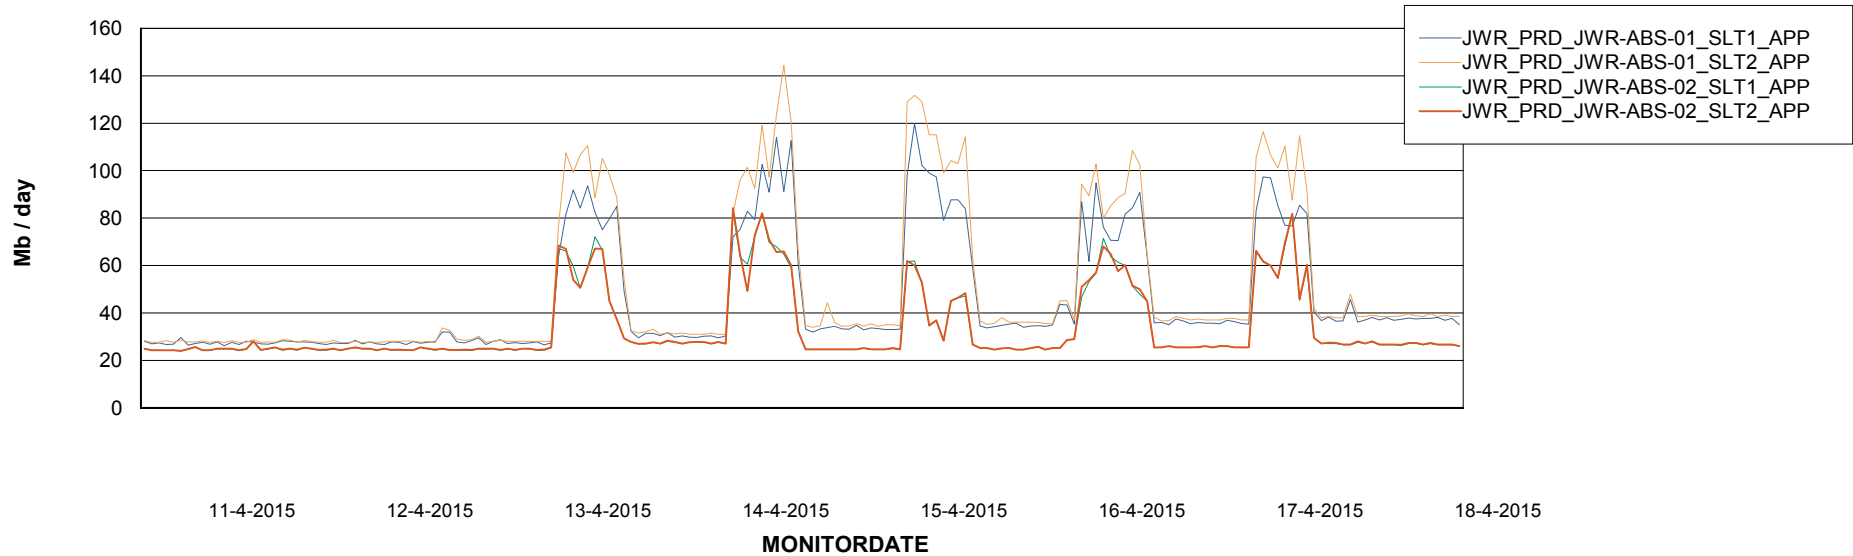

Database growth over last month

=====
 DATABASE TABLESPACES JWRDB_Production
 =====

TOTAL DATABASE SIZE PER TABLESPACE

Date	Tablespace Name	Filesize (Gb)	Usedsize (Gb)	Percentage free
18-4-2015	ABSDATA	18	12	33
	INDX	38	30	21
17-4-2015	ABSDATA	18	12	33
	INDX	38	30	21
16-4-2015	ABSDATA	18	12	33
	INDX	38	30	21
15-4-2015	ABSDATA	18	12	33
	INDX	38	30	21
14-4-2015	ABSDATA	18	12	33
	INDX	38	30	21
13-4-2015	ABSDATA	18	12	33
	INDX	38	30	21
12-4-2015	ABSDATA	18	12	33
	INDX	38	30	21

Weekly SLA Customer Report

Customer JWR Production
Database ID 43

Weekly SLA Customer Report

Customer JWR Production
Database ID 43

ABSolute Application Server Services

Disaster per ABS Server

Avg memory used per ABS Server Service

Weekly SLA Customer Report

Customer JWR Production
Database ID 43

=====
ABSolute Application Server Services
=====

Avg users per day per ABS server

Weekly SLA Customer Report

Customer JWR Production
Database ID 43