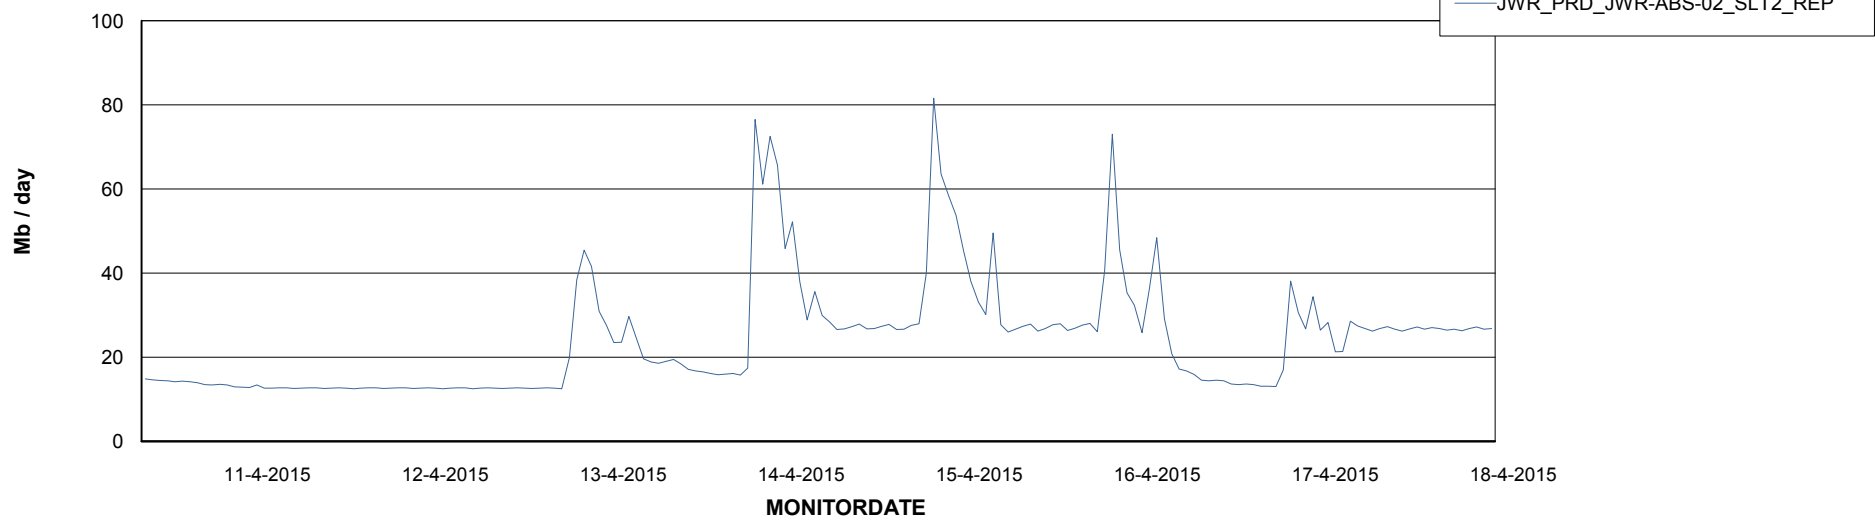

Avg memory used per ReportServer Service