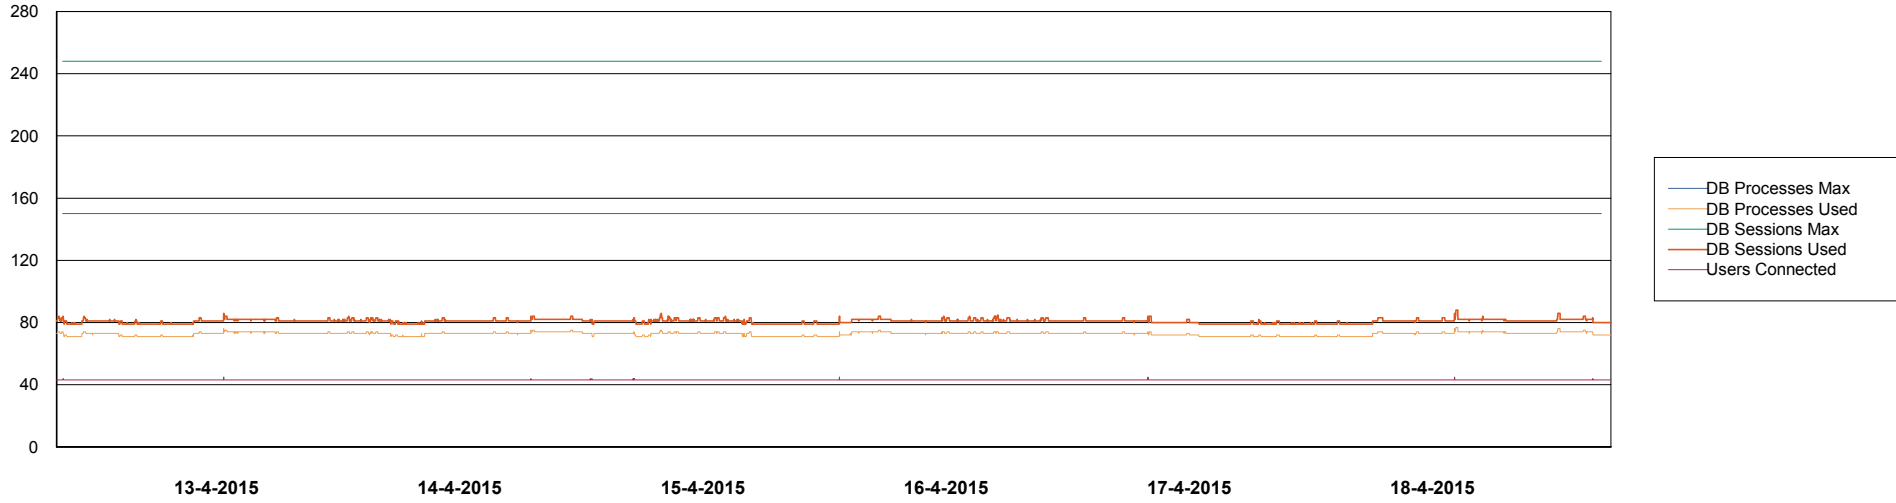

=====

HARDDISK USAGE JWR_PRD_JWR-ODB-02

=====

	Used disk space on / (GB)	Total disk space on / (GB)	Free disk space on / (GB)
18-4-2015	91	138	40
17-4-2015	91	138	39
16-4-2015	91	138	39
15-4-2015	91	138	39
14-4-2015	92	138	39
13-4-2015	92	138	39
12-4-2015	91	138	39

Weekly SLA Customer Report

Customer JWR Production
Database ID 43

DATABASE PERFORMANCE JWRDB_Production

Weekly SLA Customer Report

Customer JWR Production
 Database ID 43

=====
 DATABASE SIZE JWRDB_Production
 =====