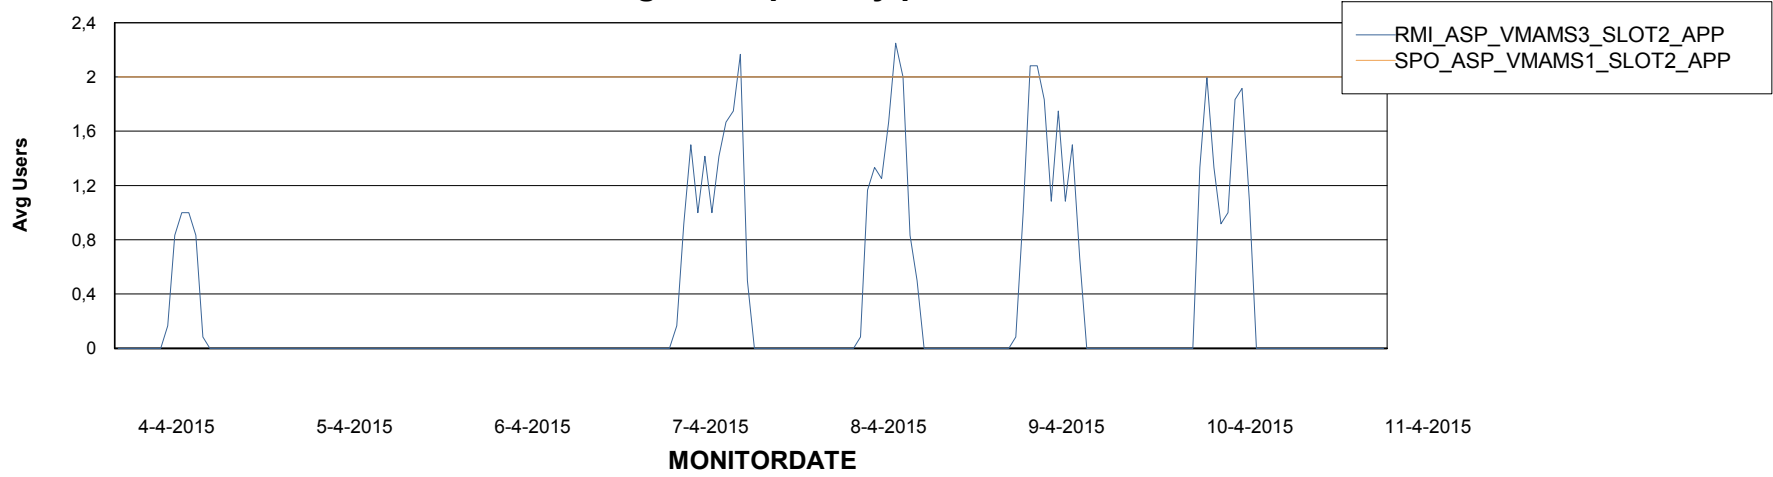

Weekly SLA Customer Report

Customer ABS ASP Production
Database ID 54

Weekly SLA Customer Report

Customer ABS ASP Production
Database ID 54

ABSolute Application Server Services

Disaster per ABS Server

Avg memory used per ABS Server Service

Weekly SLA Customer Report

Customer ABS ASP Production
Database ID 54

=====
ABSolute Application Server Services
=====

Avg users per day per ABS server

Weekly SLA Customer Report

Customer ABS ASP Production
Database ID 54