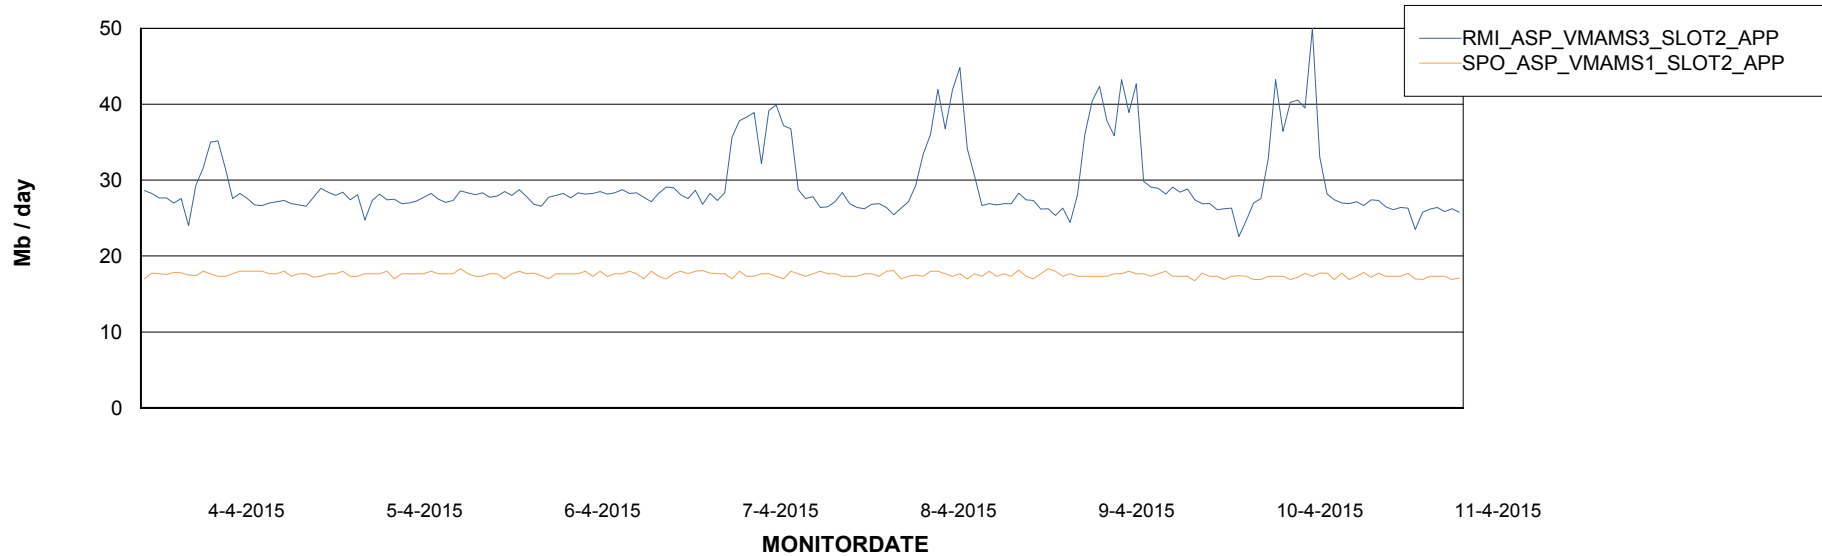

Weekly SLA Customer Report

Customer ABS ASP Production
Database ID 54

Weekly SLA Customer Report

Customer ABS ASP Production
Database ID 54

ABSolute Application Server Services

Disaster per ABS Server

Avg memory used per ABS Server Service

Weekly SLA Customer Report

Customer ABS ASP Production
Database ID 54

=====
ABSolute Application Server Services
=====

Avg users per day per ABS server

Weekly SLA Customer Report

Customer ABS ASP Production
Database ID 54