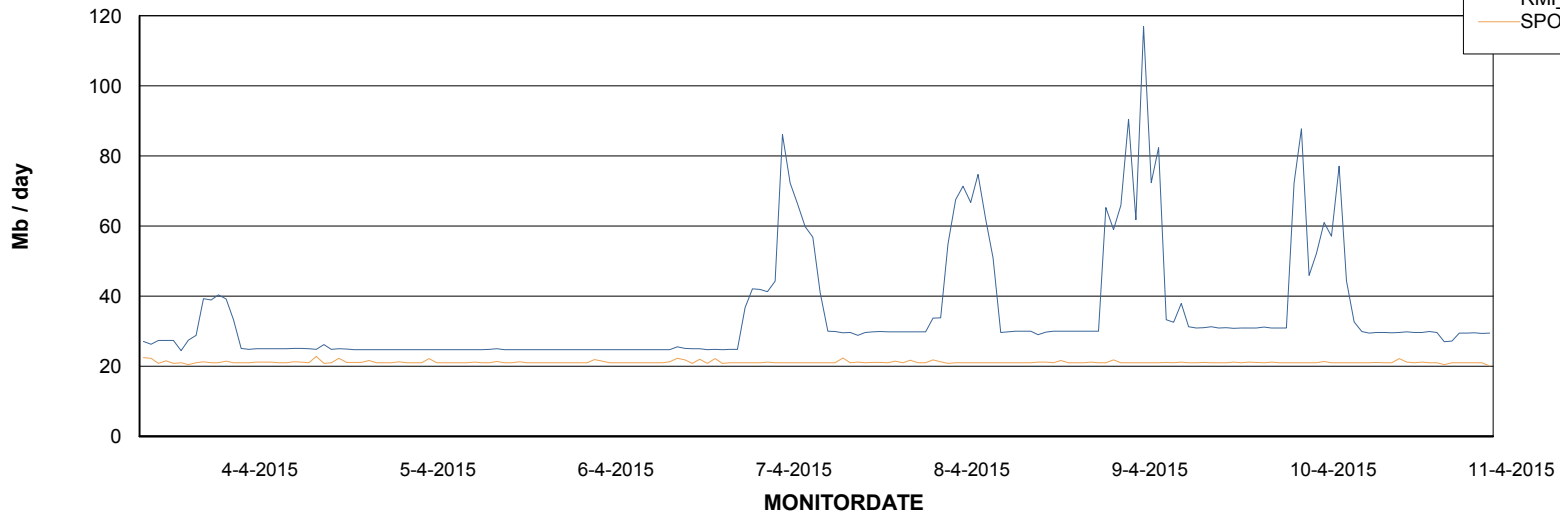

Avg memory used per ReportServer Service

- RMI_ASP_VMAMS3_SLOT2_REP
- SPO_ASP_VMAMS1_SLOT2_REP