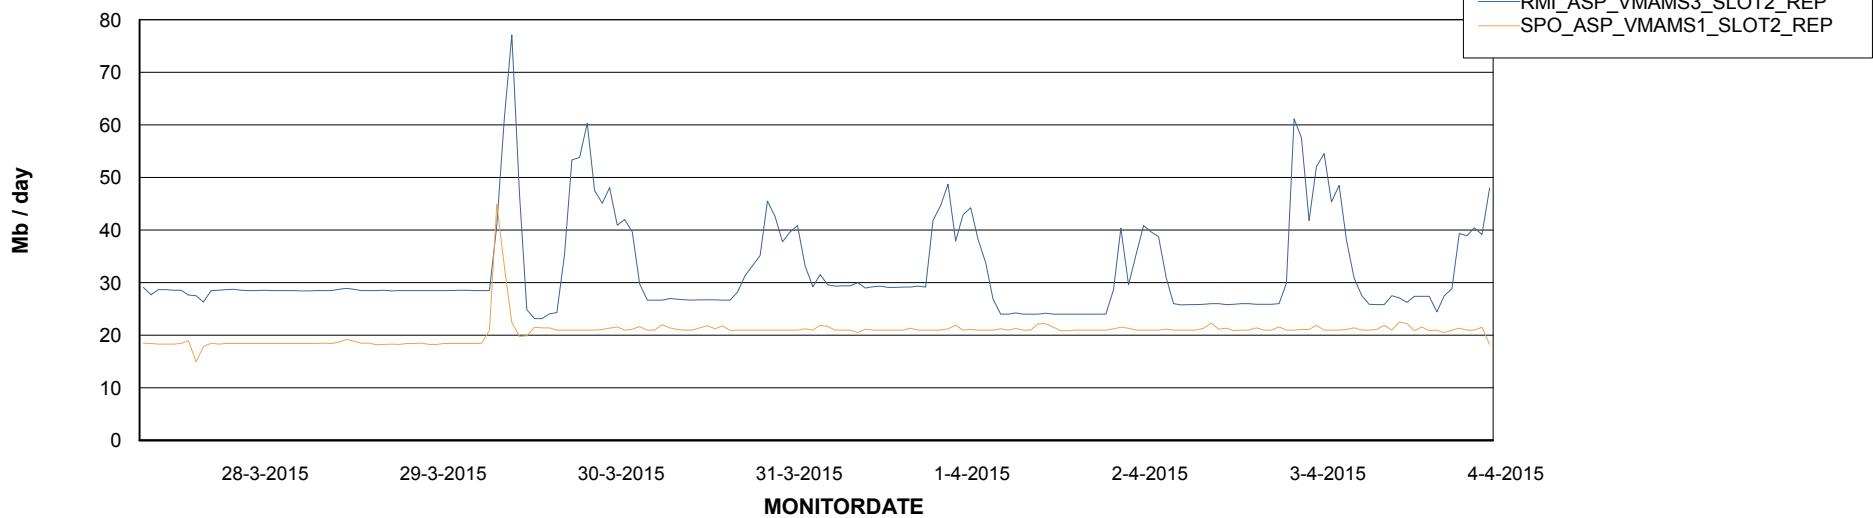

Avg memory used per ReportServer Service