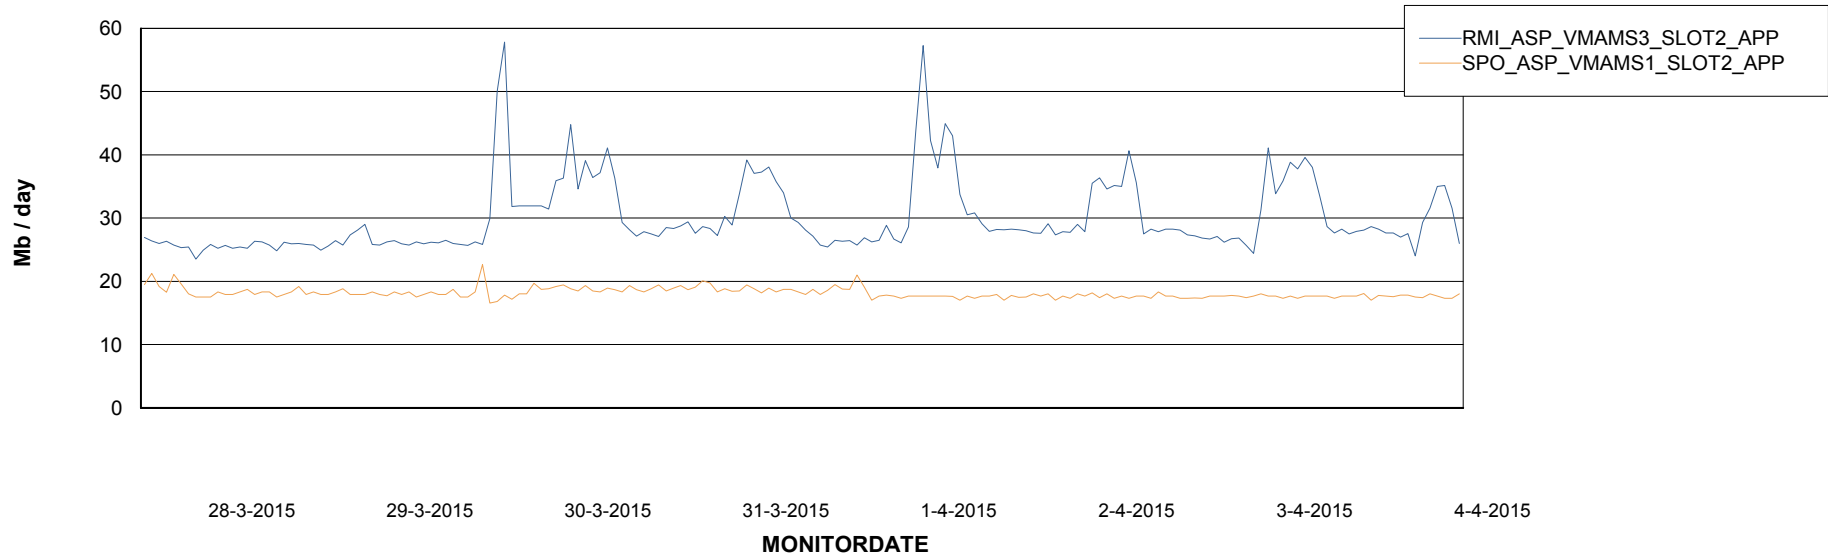

Weekly SLA Customer Report

Customer ABS ASP Production
Database ID 54

Weekly SLA Customer Report

Customer ABS ASP Production
Database ID 54

ABSolute Application Server Services

Disaster per ABS Server

Avg memory used per ABS Server Service

Weekly SLA Customer Report

Customer ABS ASP Production
Database ID 54

=====
ABSolute Application Server Services
=====

Avg users per day per ABS server

Weekly SLA Customer Report

Customer ABS ASP Production
Database ID 54