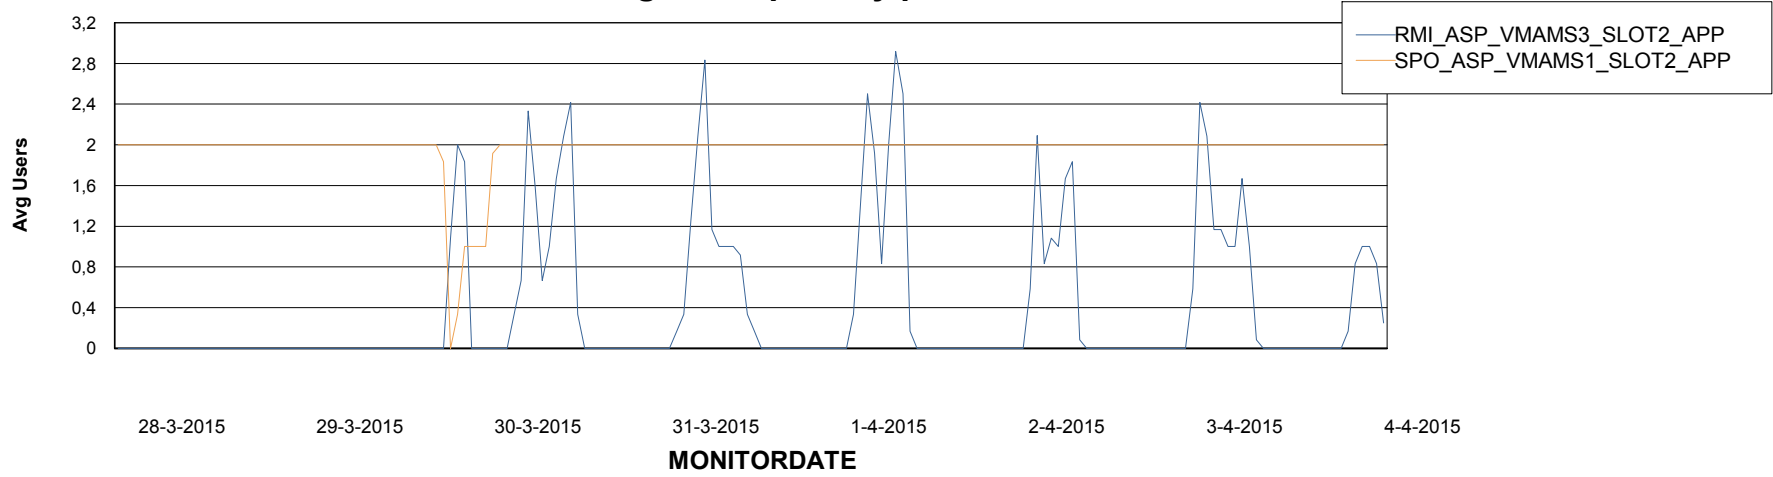

Weekly SLA Customer Report

Customer ABS ASP Production
Database ID 54

Weekly SLA Customer Report

Customer ABS ASP Production
Database ID 54

ABSolute Application Server Services

Disaster per ABS Server

Avg memory used per ABS Server Service

Weekly SLA Customer Report

Customer ABS ASP Production
Database ID 54

=====
ABSolute Application Server Services
=====

Avg users per day per ABS server

Weekly SLA Customer Report

Customer ABS ASP Production
Database ID 54