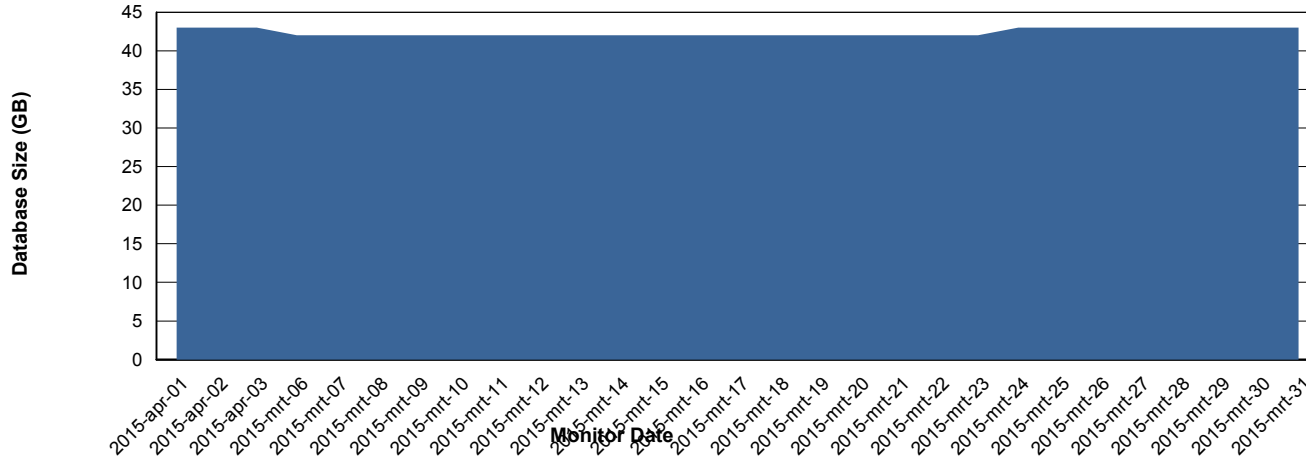

=====
 HARDDISK USAGE JWR_PRD_JWR-ODB-02
 =====

	Used disk space on / (GB)	Total disk space on / (GB)	Free disk space on / (GB)
3-4-2015	92	138	39
2-4-2015	92	138	38
1-4-2015	92	138	39
31-3-2015	92	138	38
30-3-2015	92	138	38
29-3-2015	92	138	39

Weekly SLA Customer Report

Customer JWR Production
Database ID 43

DATABASE PERFORMANCE JWRDB_Production

Weekly SLA Customer Report

Customer JWR Production
 Database ID 43

=====
 DATABASE SIZE JWRDB_Production
 =====

Database growth over last month

=====
 DATABASE TABLESPACES JWRDB_Production
 =====

TOTAL DATABASE SIZE PER TABLESPACE

Date	Tablespace Name	Filesize (Gb)	Usedsize (Gb)	Percentage free
3-4-2015	ABSDATA	18	12	33
	INDX	38	30	21
2-4-2015	ABSDATA	18	12	33
	INDX	38	30	21
1-4-2015	ABSDATA	18	12	33
	INDX	38	30	21
31-3-2015	ABSDATA	18	12	33
	INDX	38	30	21
30-3-2015	ABSDATA	18	12	33
	INDX	38	30	21
29-3-2015	ABSDATA	18	12	33
	INDX	38	30	21