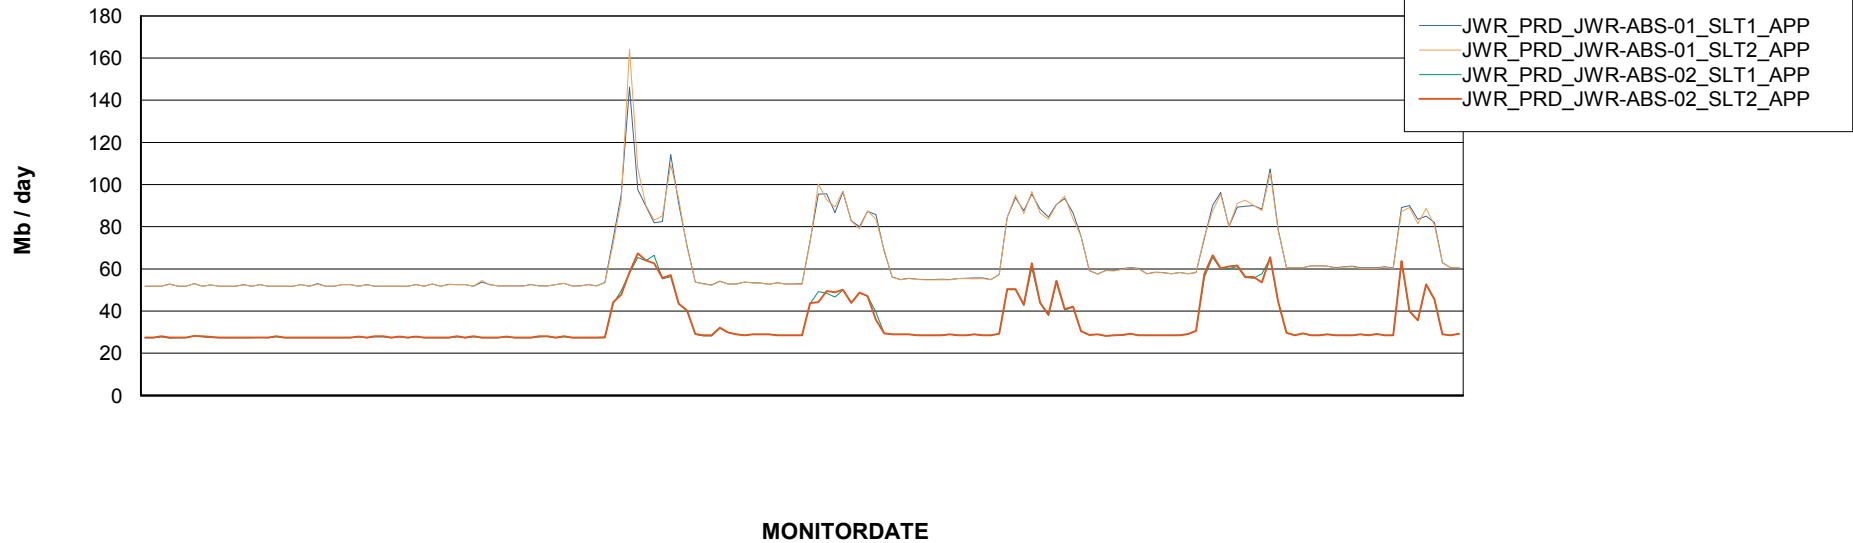

Weekly SLA Customer Report

Customer JWR Production
Database ID 43

ABSSolute Application Server Services

Disaster per ABS Server

Avg memory used per ABS Server Service

Weekly SLA Customer Report

Customer JWR Production
Database ID 43

ABSSolute Application Server Services

28-3-2015 29-3-2015 30-3-2015 31-3-2015 1-4-2015 2-4-2015 3-4-2015

Avg users per day per ABS server

Weekly SLA Customer Report

Customer JWR Production
Database ID 43

=====
ABSolute Application ReportServer Services
=====