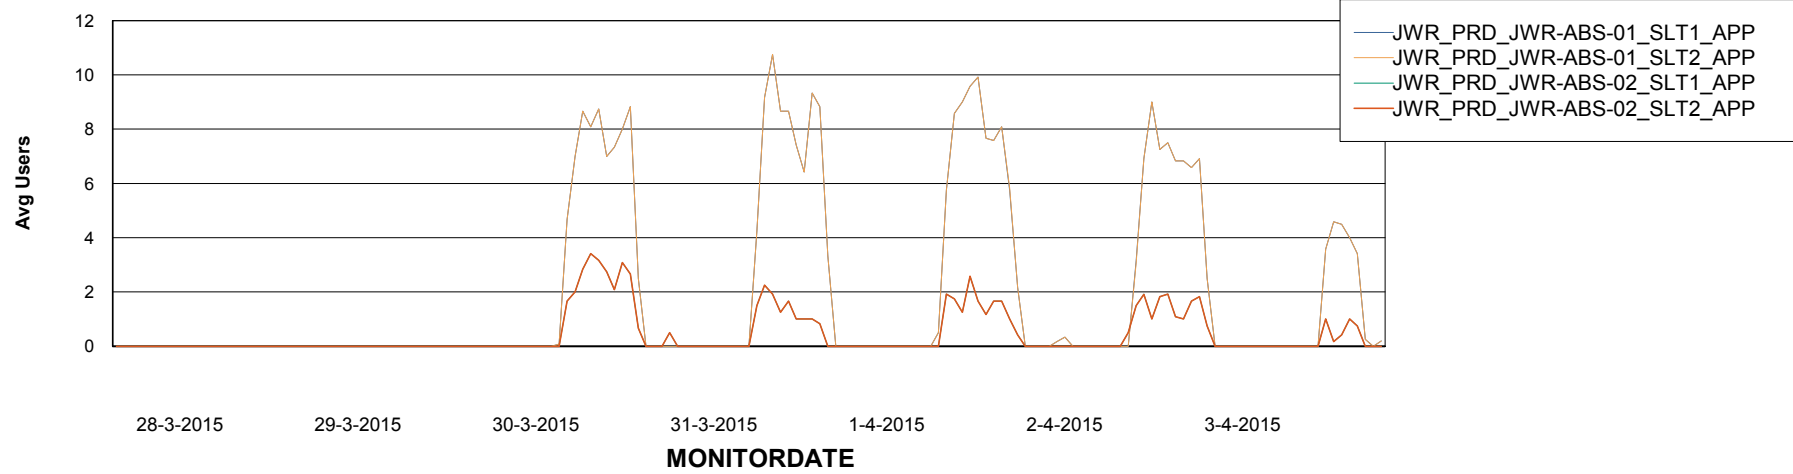

Weekly SLA Customer Report

Customer JWR Production
Database ID 43

ABSSolute Application Server Services

Disaster per ABS Server

Avg memory used per ABS Server Service

Weekly SLA Customer Report

Customer JWR Production
Database ID 43

ABSSolute Application Server Services

28-3-2015 29-3-2015 30-3-2015 31-3-2015 1-4-2015 2-4-2015 3-4-2015

Avg users per day per ABS server

Weekly SLA Customer Report

Customer JWR Production
Database ID 43

=====
ABSolute Application ReportServer Services
=====