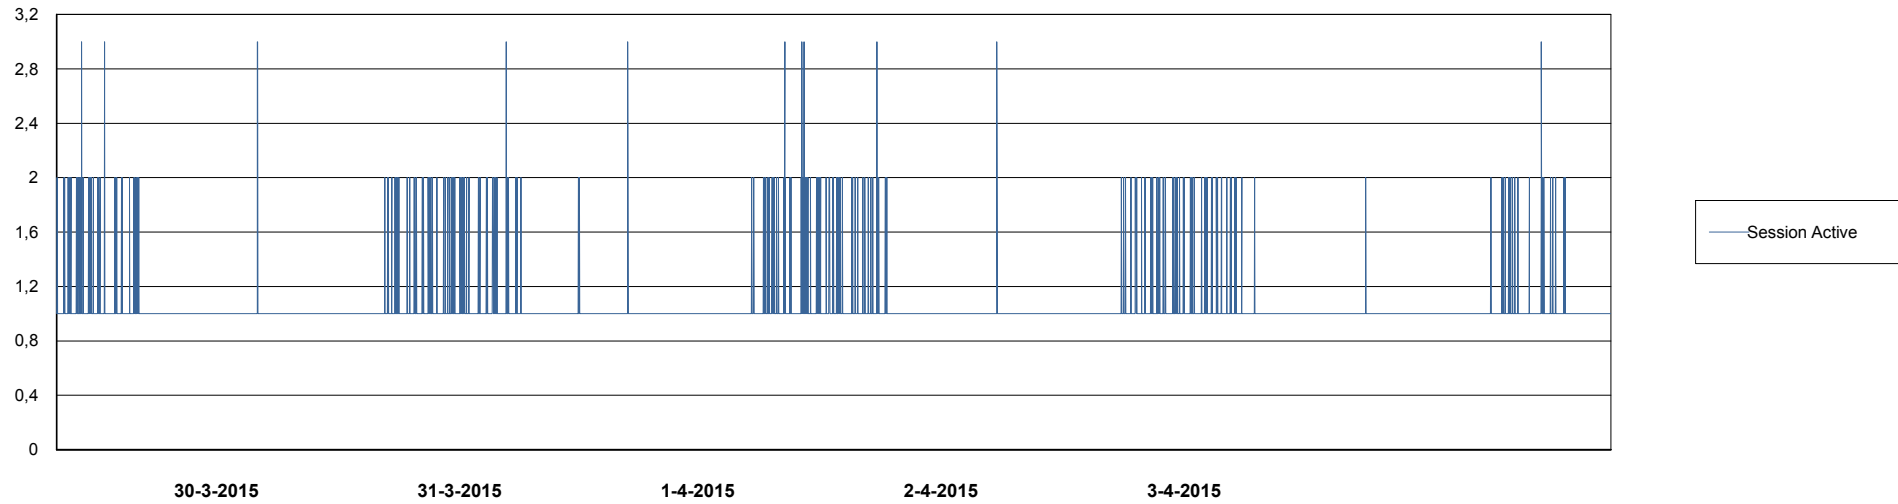

DATABASE PERFORMANCE JWRDB_Production