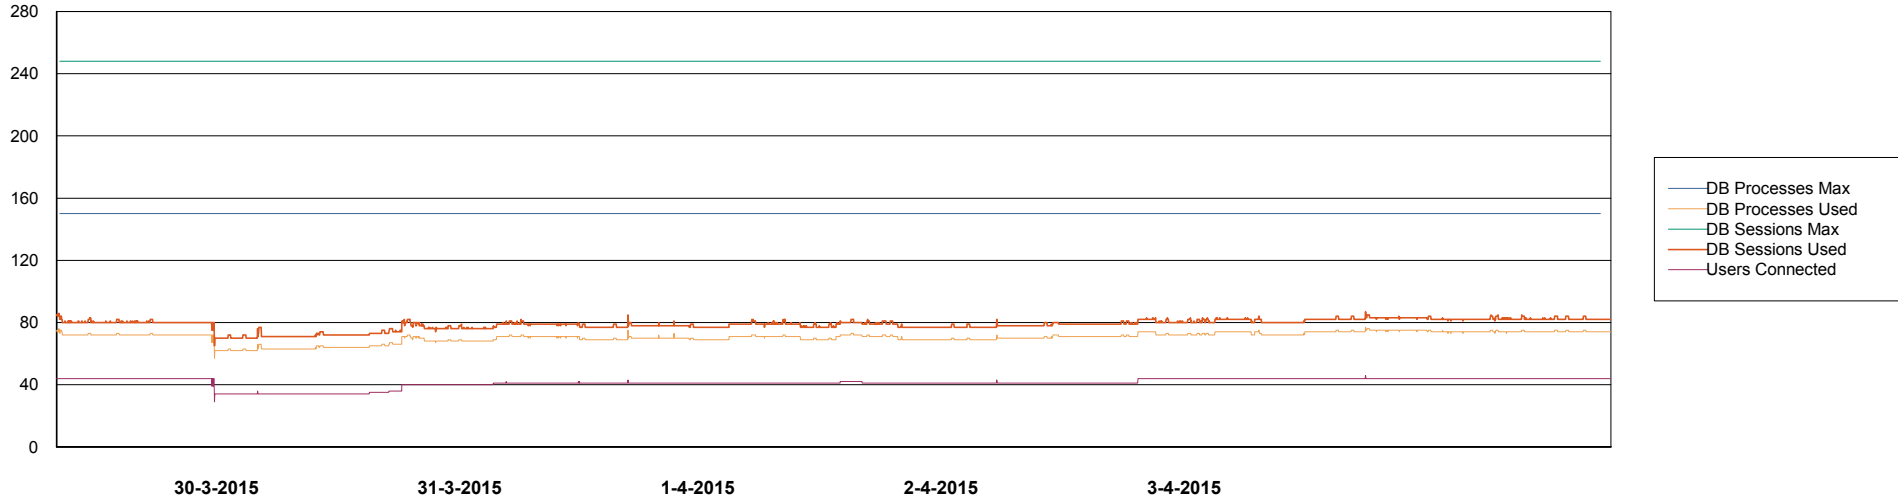

=====
 HARDDISK USAGE JWR_PRD_JWR-ODB-02
 =====

	Used disk space on / (GB)	Total disk space on / (GB)	Free disk space on / (GB)
3-4-2015	92	138	39
2-4-2015	92	138	38
1-4-2015	92	138	39
31-3-2015	92	138	38
30-3-2015	92	138	38
29-3-2015	92	138	39

Weekly SLA Customer Report

Customer JWR Production
Database ID 43

DATABASE PERFORMANCE JWRDB_Production

Weekly SLA Customer Report

Customer JWR Production
 Database ID 43

=====
 DATABASE SIZE JWRDB_Production
 =====