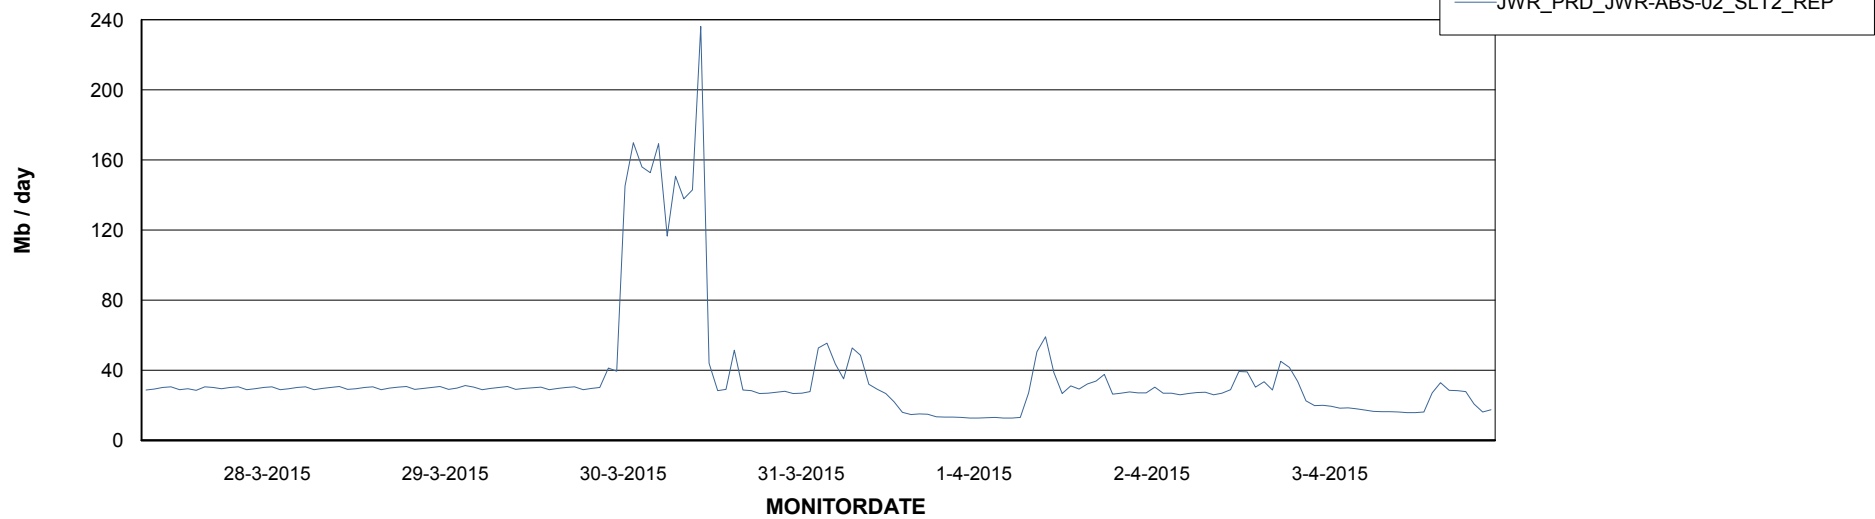

Avg memory used per ReportServer Service