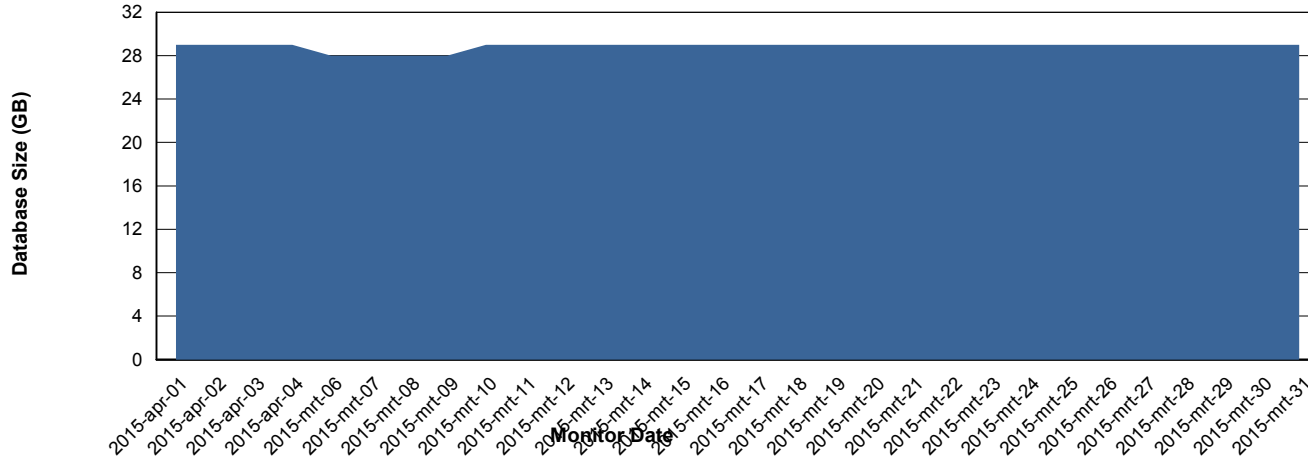

Weekly SLA Customer Report

Customer CIW Production
Database ID 45

DATABASE PERFORMANCE CIWDB_Standby

Weekly SLA Customer Report

Customer CIW Production
 Database ID 45

=====
 DATABASE SIZE CIWDB_Production
 =====

Database growth over last month

=====
 DATABASE TABLESPACES CIWDB_Production
 =====

TOTAL DATABASE SIZE PER TABLESPACE

Date	Tablespace Name	Filesize (Gb)	Usedsize (Gb)	Percentage free
4-4-2015	ABSDATA	34	26	24
	INDX	3	2	33
3-4-2015	ABSDATA	34	26	24
	INDX	3	2	33
2-4-2015	ABSDATA	34	26	24
	INDX	3	2	33
1-4-2015	ABSDATA	34	26	24
	INDX	3	2	33
31-3-2015	ABSDATA	34	26	24
	INDX	3	2	33
30-3-2015	ABSDATA	34	26	24
	INDX	3	2	33
29-3-2015	ABSDATA	34	26	24
	INDX	3	2	33