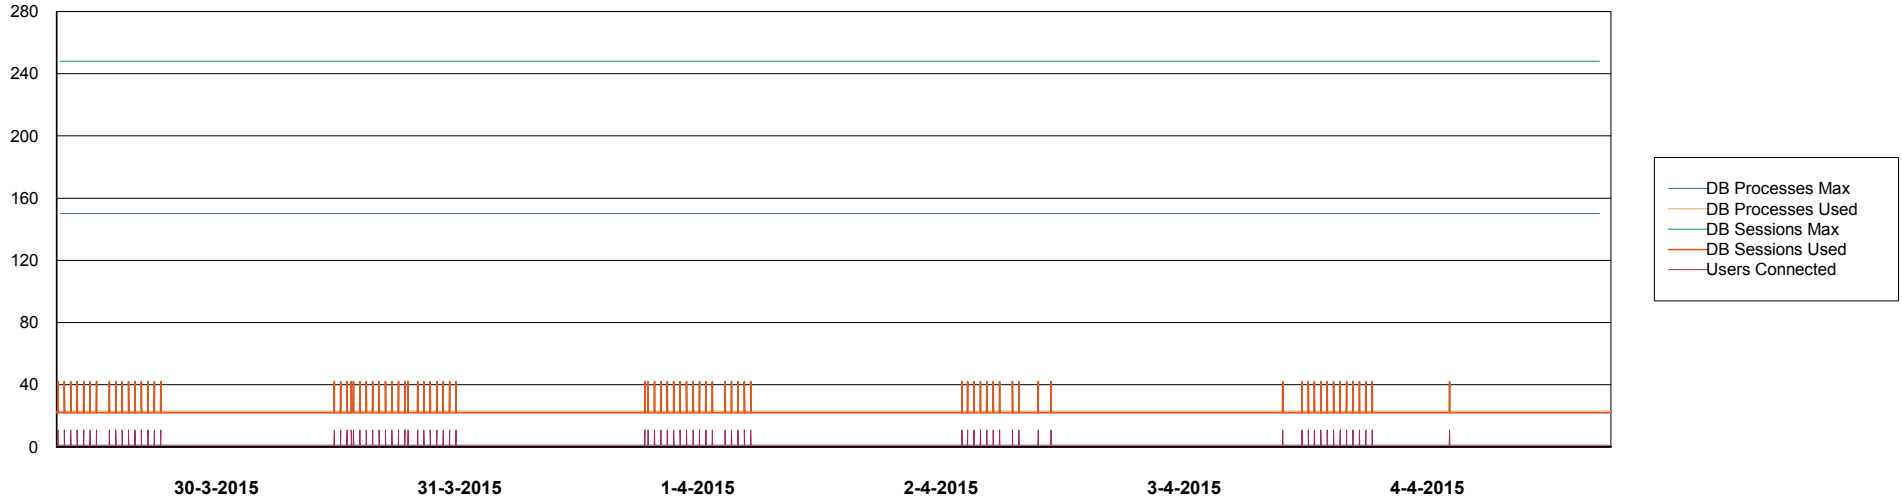

Weekly SLA Customer Report

Customer CIW Production
Database ID 45

DATABASE PERFORMANCE CIWDB_Production

- DB Processes Max
- DB Processes Used
- DB Sessions Max
- DB Sessions Used
- Users Connected

- Session Active

Weekly SLA Customer Report

Customer CIW Production
Database ID 45

DATABASE PERFORMANCE CIWDB_Standby

Weekly SLA Customer Report

Customer CIW Production
 Database ID 45

=====
 DATABASE SIZE CIWDB_Production
 =====