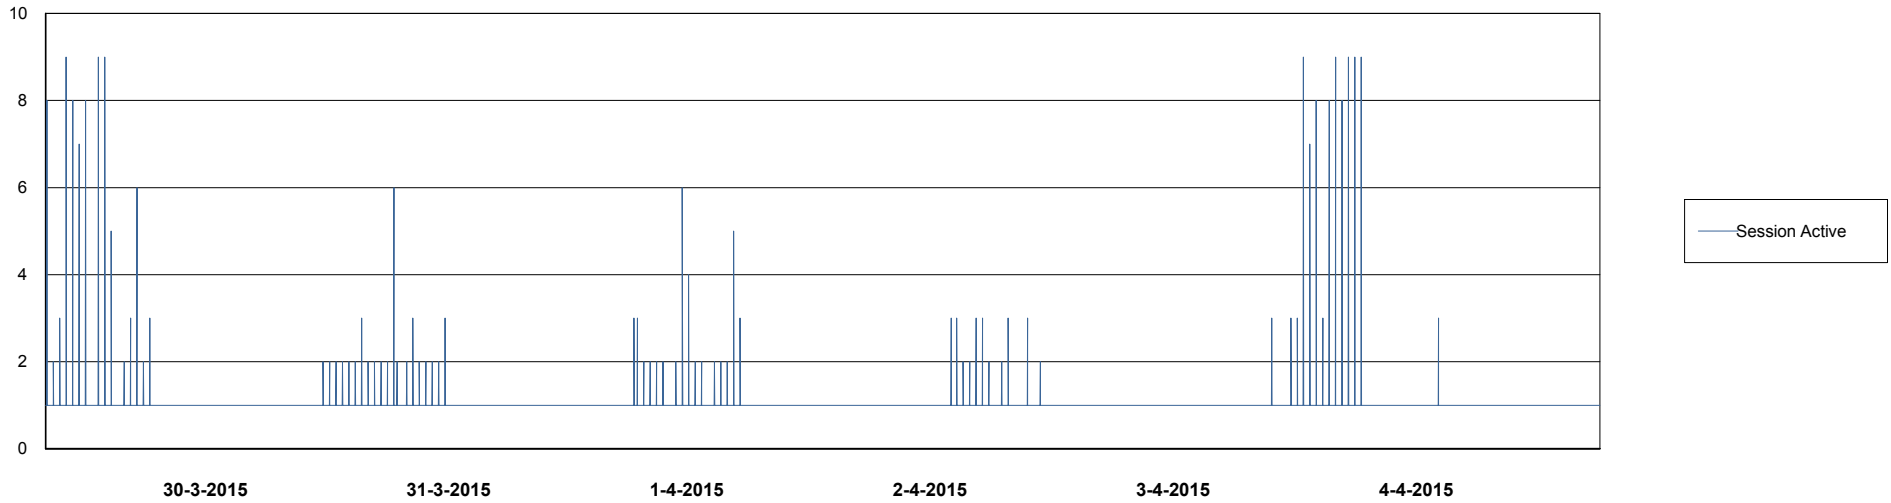

DATABASE PERFORMANCE CIWDB_Standby