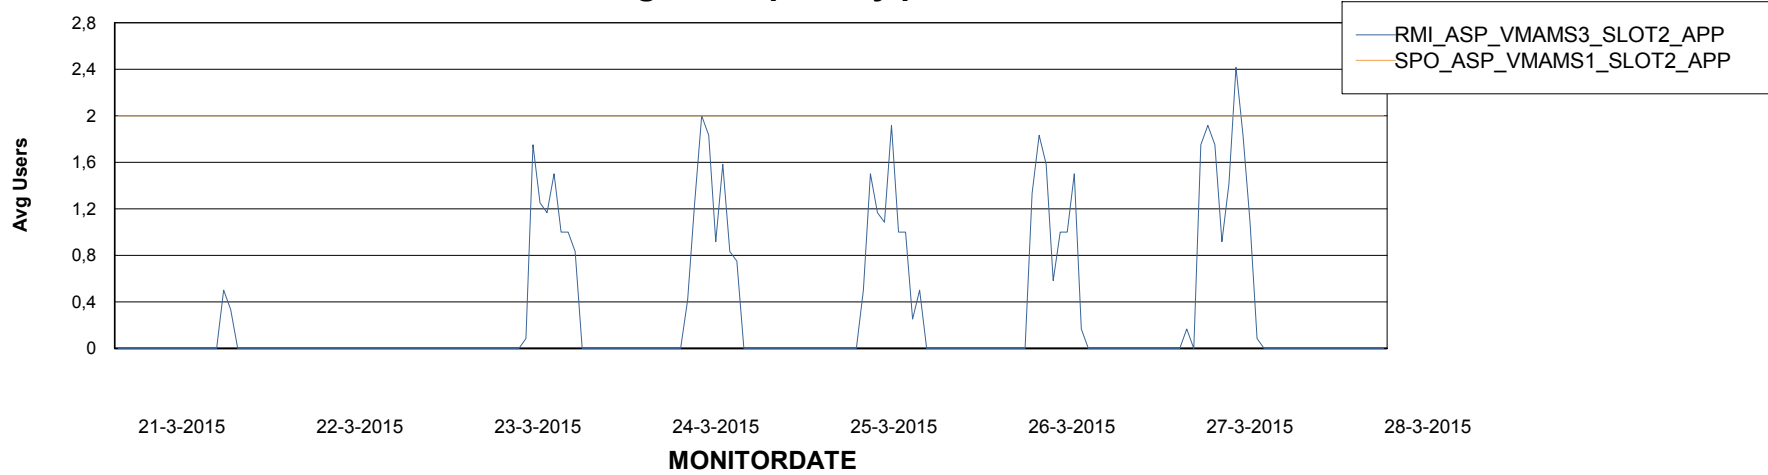

Avg memory used per ABS Server Service

Weekly SLA Customer Report

Customer ABS ASP Production
Database ID 54

=====
ABSolute Application Server Services
=====

Avg users per day per ABS server

Weekly SLA Customer Report