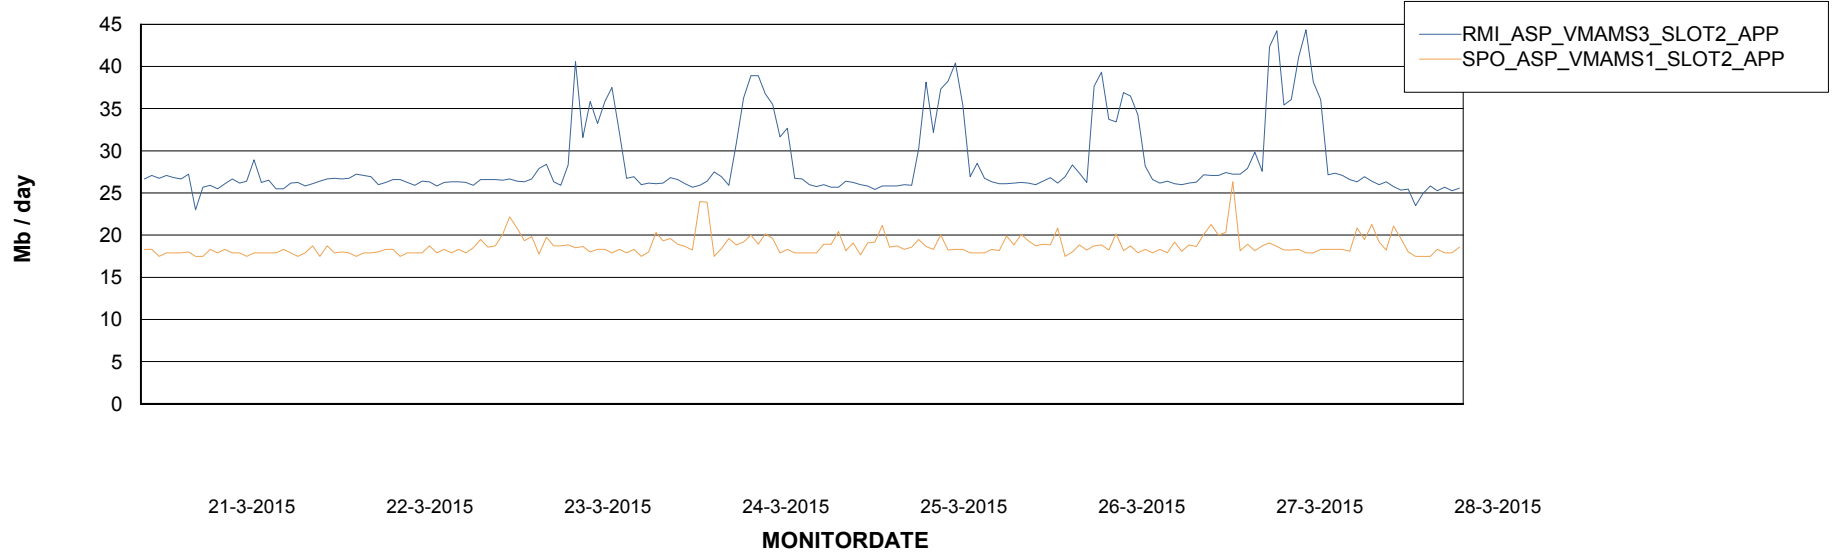

Weekly SLA Customer Report

Customer ABS ASP Production
Database ID 54

Weekly SLA Customer Report

Customer ABS ASP Production
Database ID 54

=====
ABSolute Application Server Services
=====

Disaster per ABS Server

Avg memory used per ABS Server Service

Weekly SLA Customer Report

Customer ABS ASP Production
Database ID 54

=====
ABSolute Application Server Services
=====

Avg users per day per ABS server

Weekly SLA Customer Report