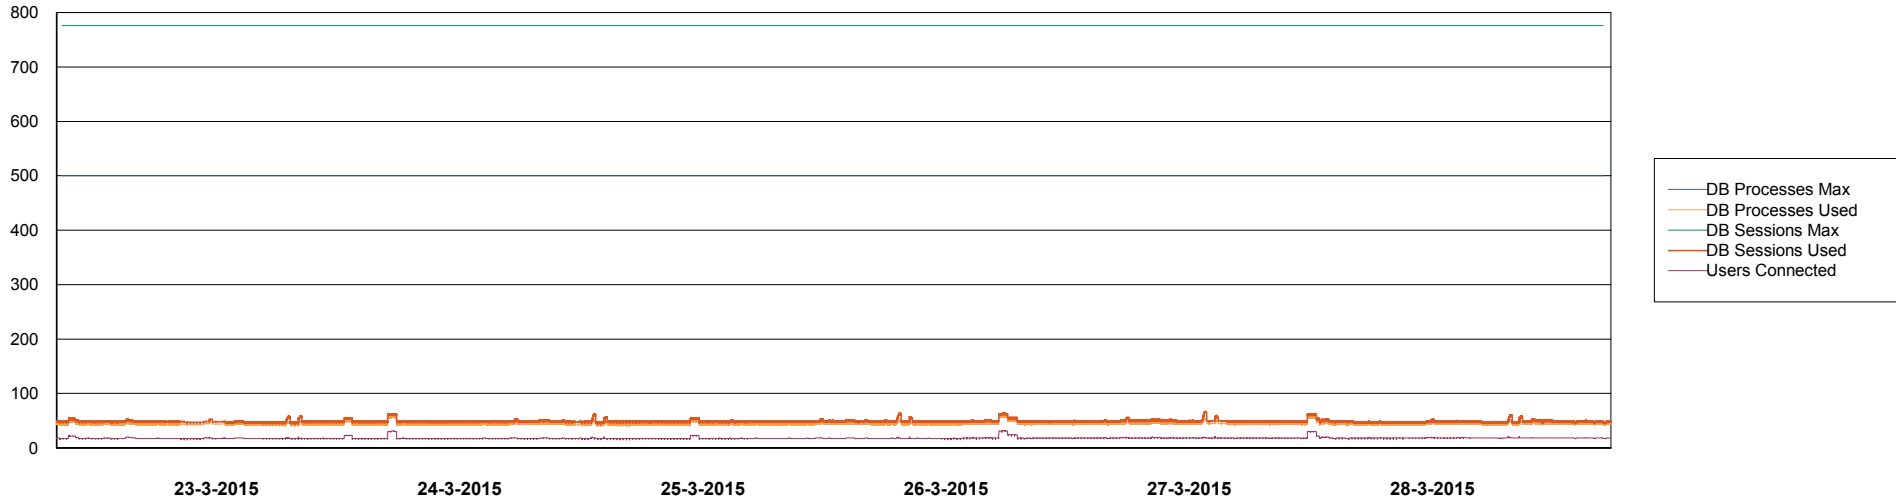

Weekly SLA Customer Report

Customer DFD Production
Database ID 39

DATABASE PERFORMANCE DFDDB_Production

Weekly SLA Customer Report

Customer DFD Production
Database ID 39

DATABASE PERFORMANCE DFDDB_Standby

Weekly SLA Customer Report

Customer DFD Production
Database ID 39

DATABASE PERFORMANCE

DFDDBBI_Production

Weekly SLA Customer Report

Customer DFD Production
Database ID 39

=====
DATABASE SIZE DFDDDB_Production
=====

Database growth over last month