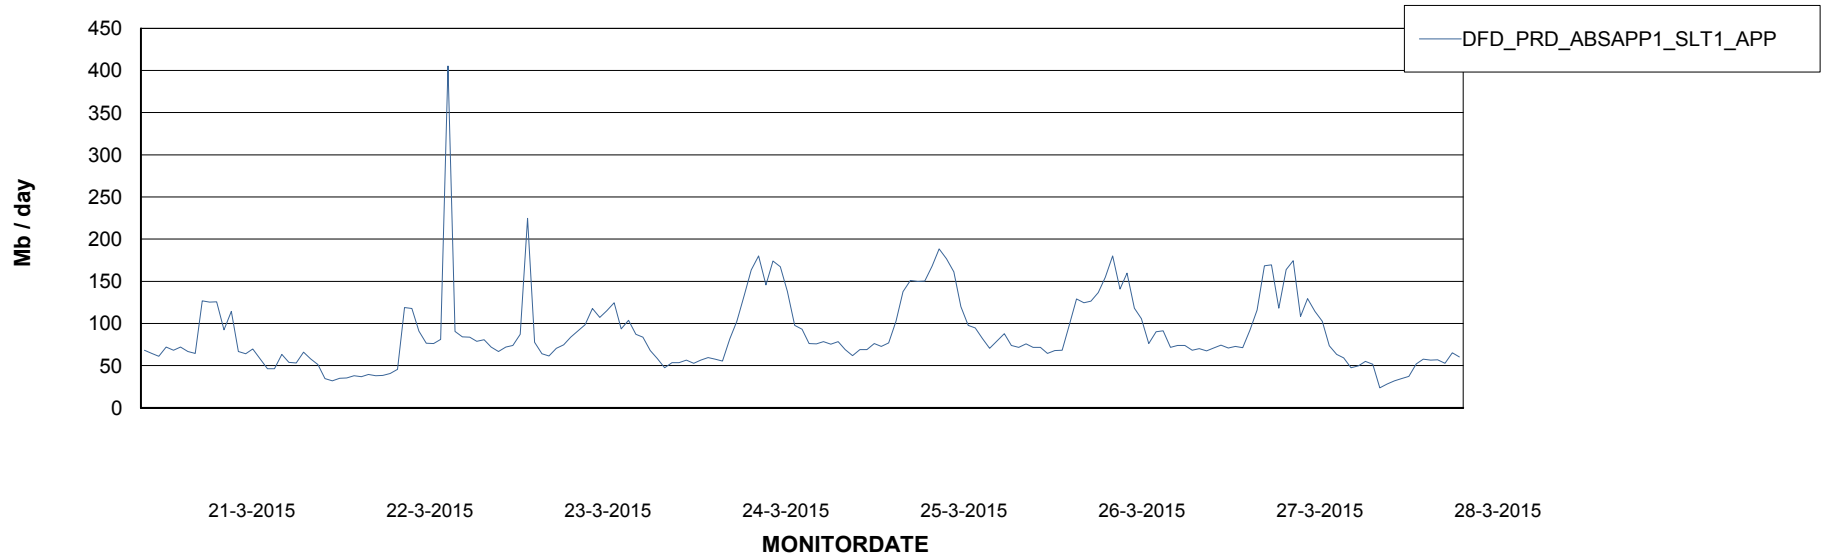

Avg memory used per ABS Server Service