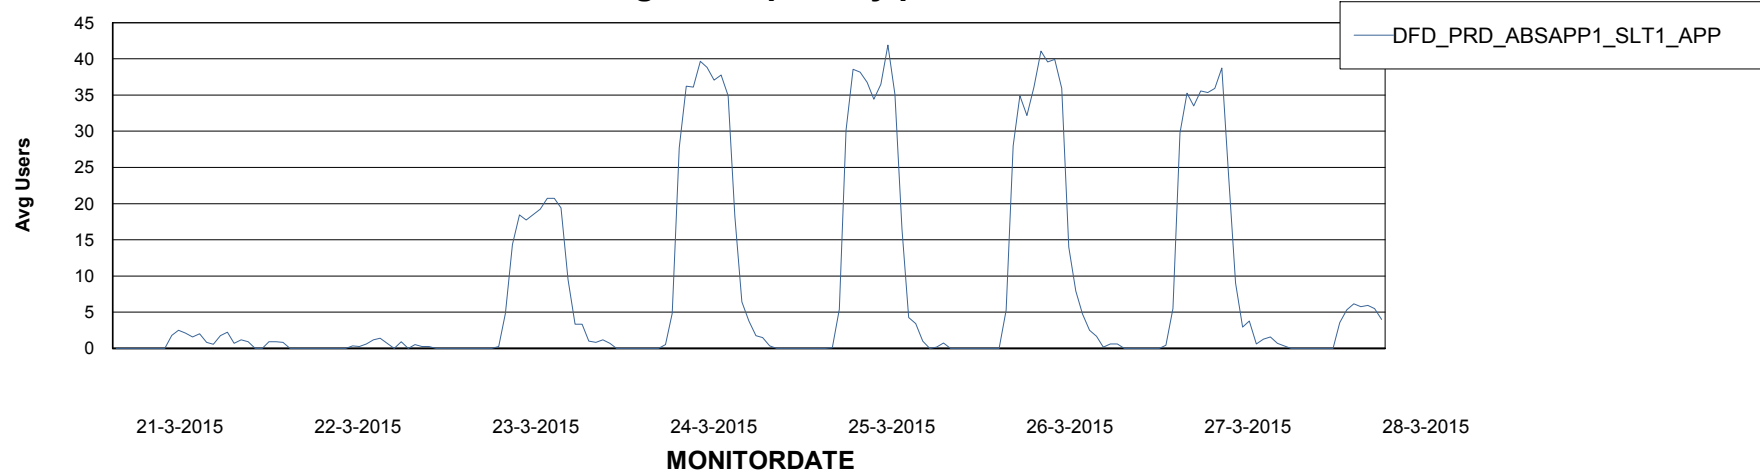

Avg memory used per ABS Server Service

Weekly SLA Customer Report

Customer DFD Production
Database ID 39

=====
ABSolute Application Server Services
=====

Avg users per day per ABS server

Weekly SLA Customer Report