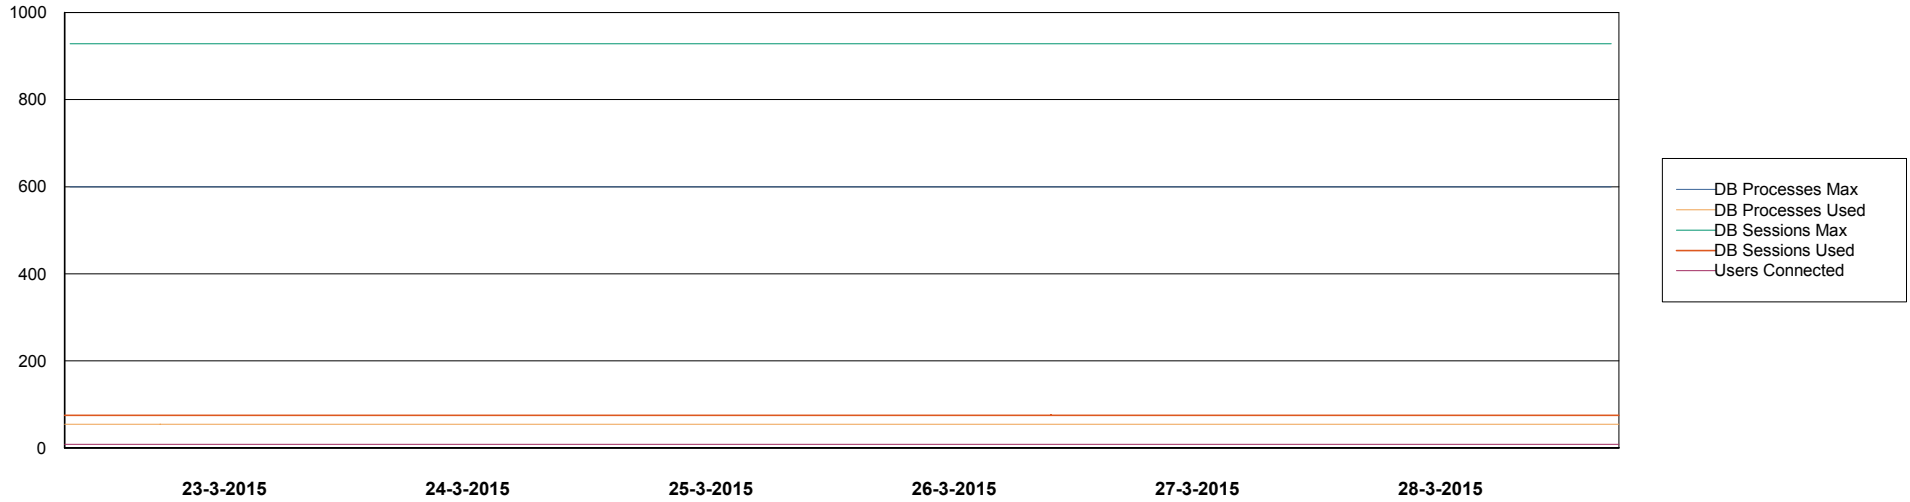

Weekly SLA Customer Report

Customer DFD Production
Database ID 39

DATABASE PERFORMANCE DFDDB_Production

Weekly SLA Customer Report

Customer DFD Production
Database ID 39

DATABASE PERFORMANCE DFDDB_Standby

Weekly SLA Customer Report

Customer DFD Production
Database ID 39

DATABASE PERFORMANCE

DFDDBBI_Production

Weekly SLA Customer Report

Customer DFD Production
Database ID 39

=====
DATABASE SIZE DFDDDB_Production
=====

Database growth over last month