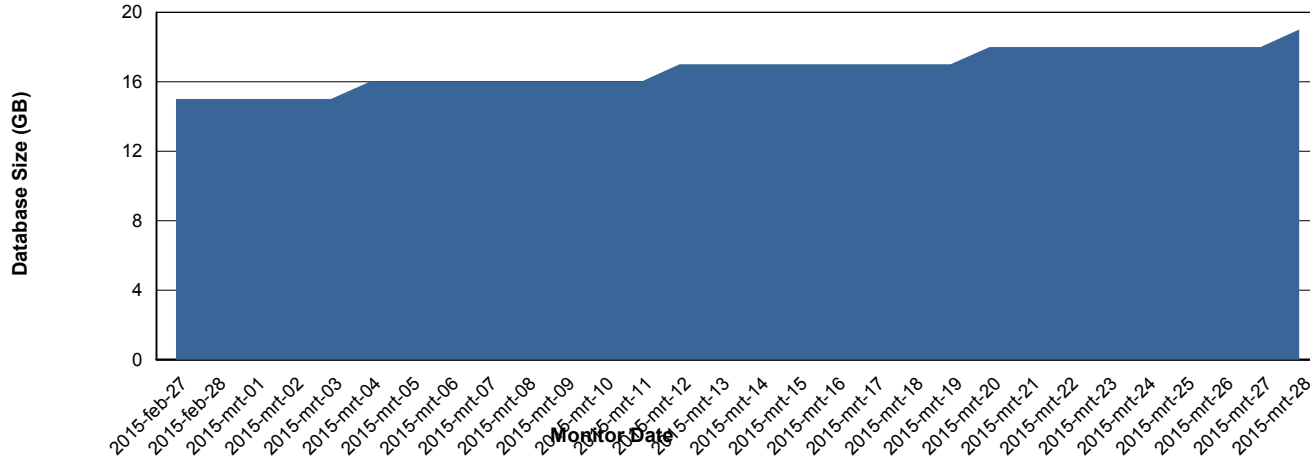

Customer DFD Production
Database ID 39

DATABASE PERFORMANCE

DFDDBBI_Production

Weekly SLA Customer Report

Customer DFD Production
Database ID 39

=====
DATABASE SIZE DFDDDB_Production
=====

Database growth over last month