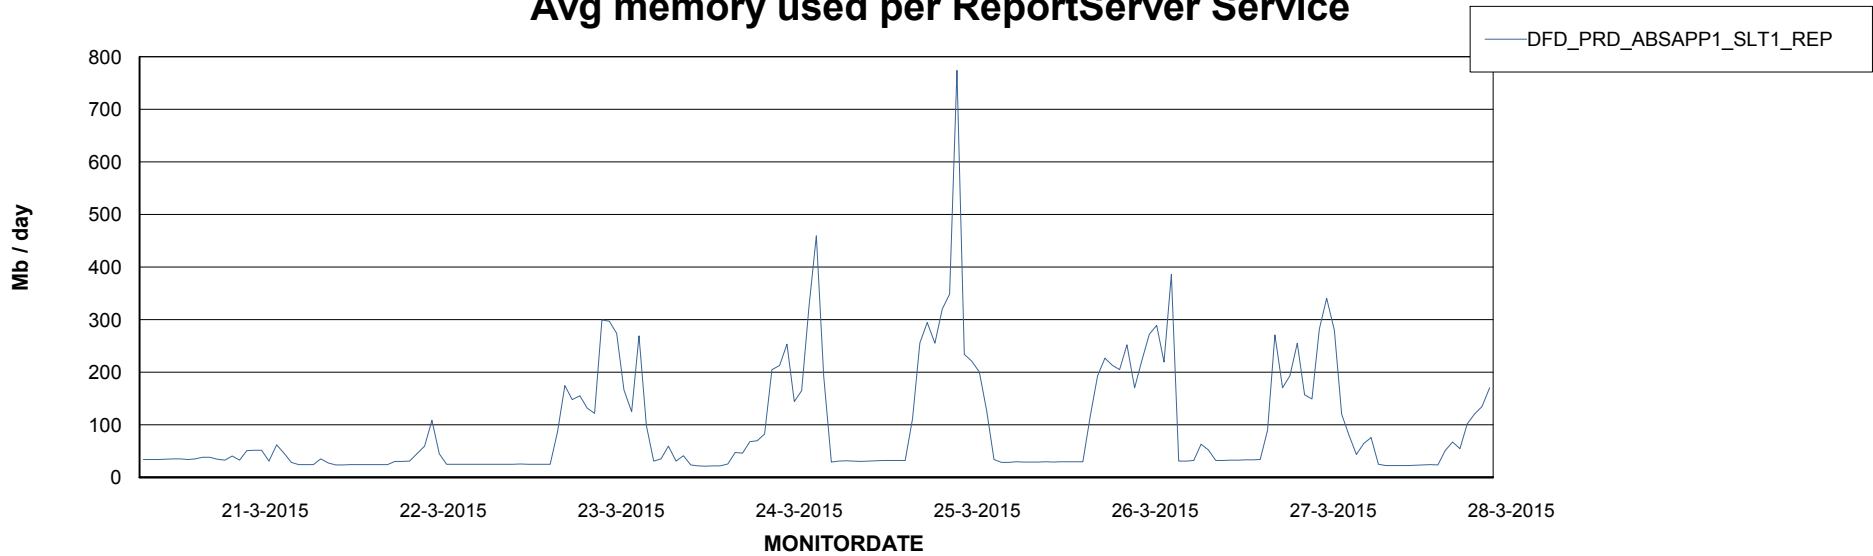

Customer DFD Production
Database ID 39

=====
ABSolute Application ReportServer Services
=====

Disaster per ReportServer

Avg memory used per ReportServer Service

Weekly SLA Customer Report

Customer DFD Production
Database ID 39