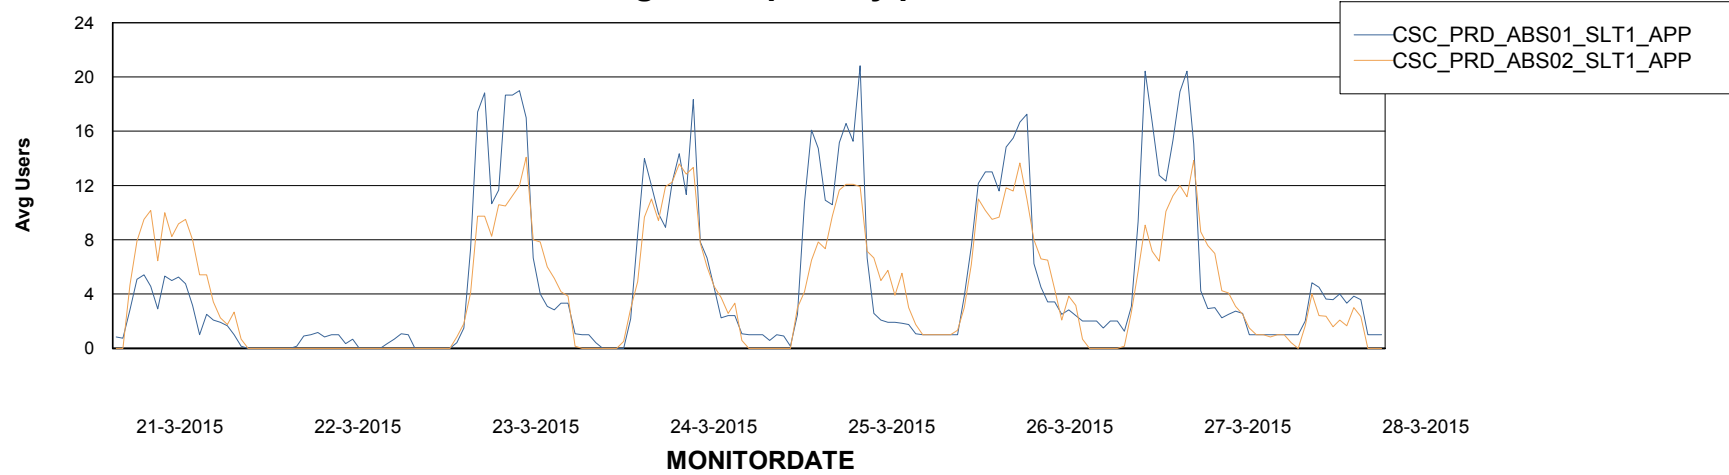

Weekly SLA Customer Report

Customer CSC_Production
Database ID 50

=====
ABSolute Application Server Services
=====

Disaster per ABS Server

Avg memory used per ABS Server Service

Weekly SLA Customer Report

Customer CSC_Production
Database ID 50

=====
ABSolute Application Server Services
=====

Avg users per day per ABS server

Weekly SLA Customer Report

Customer CSC_Production
Database ID 50

ABSSolute Application ReportServer Services

Disaster per ReportServer