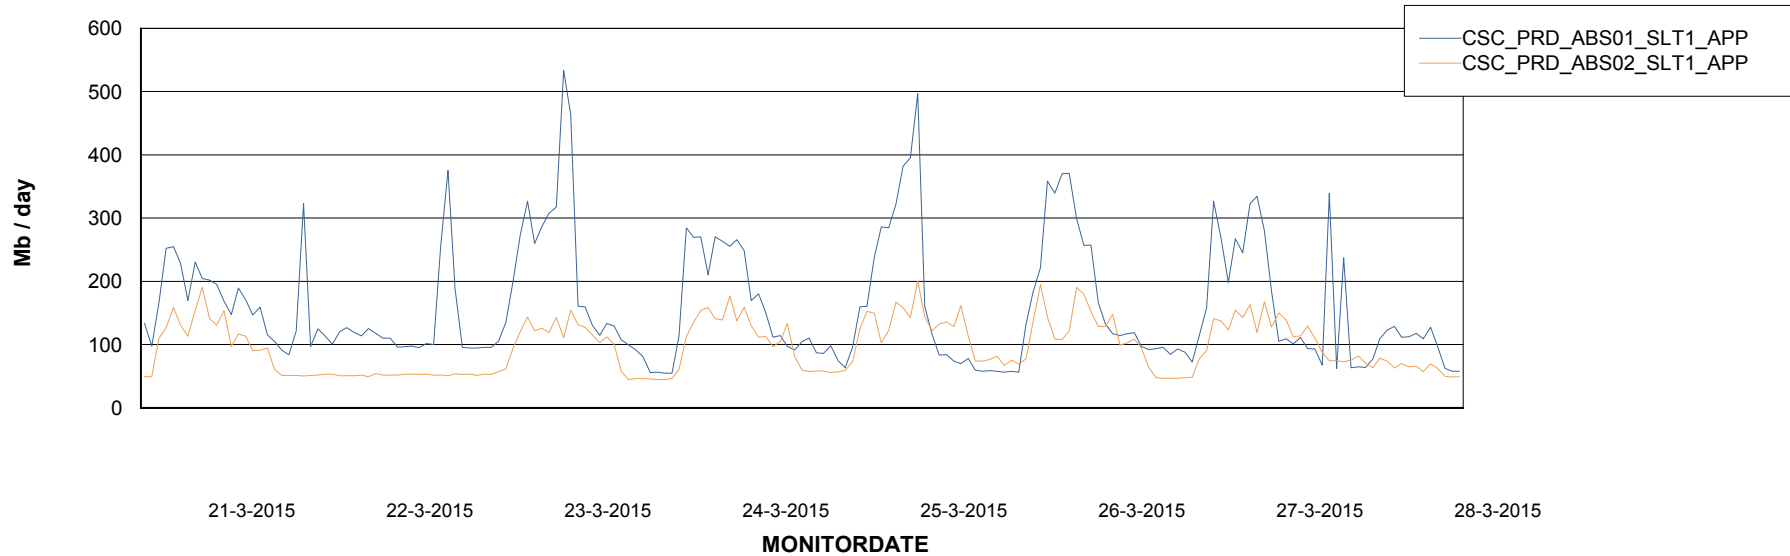

Weekly SLA Customer Report

Customer CSC_Production
Database ID 50

=====
ABSolute Application Server Services
=====

Disaster per ABS Server

Avg memory used per ABS Server Service

Weekly SLA Customer Report

Customer CSC_Production
Database ID 50

=====
ABSolute Application Server Services
=====

Avg users per day per ABS server

Weekly SLA Customer Report

Customer CSC_Production
Database ID 50

ABSSolute Application ReportServer Services

Disaster per ReportServer