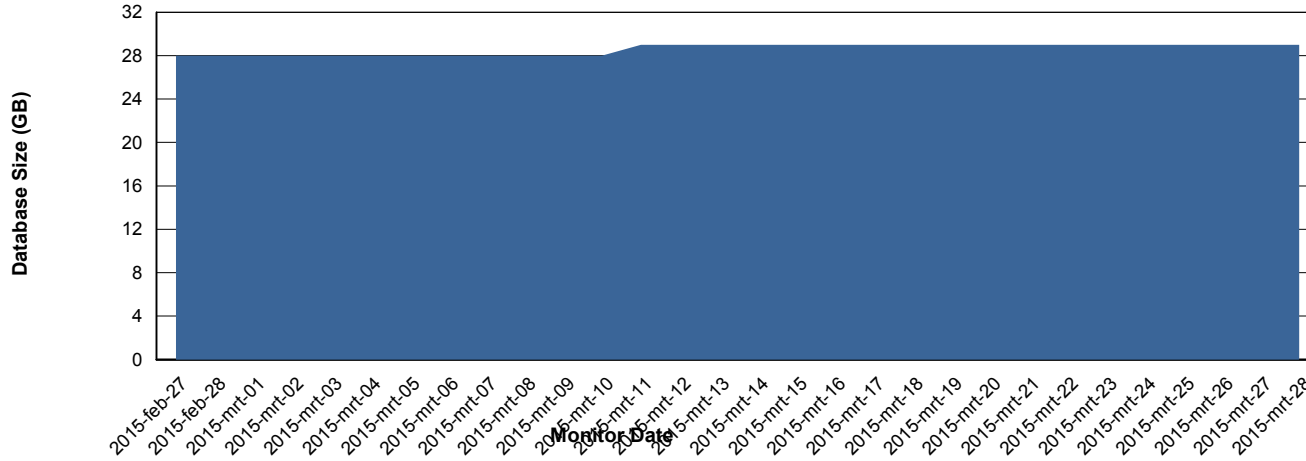

Weekly SLA Customer Report

Customer CIW Production
Database ID 45

=====
DATABASE SIZE CIWDB_Production
=====

Database growth over last month

=====
DATABASE TABLESPACES CIWDB_Production
=====

TOTAL DATABASE SIZE PER TABLESPACE

Date	Tablespace Name	Filesize (Gb)	Usedsize (Gb)	Percentage free
28-3-2015	ABSDATA	34	26	24
	INDX	3	2	33
27-3-2015	ABSDATA	34	26	24
	INDX	3	2	33
26-3-2015	ABSDATA	34	26	24
	INDX	3	2	33
25-3-2015	ABSDATA	34	26	24
	INDX	3	2	33
24-3-2015	ABSDATA	34	26	24
	INDX	3	2	33
23-3-2015	ABSDATA	34	26	24
	INDX	3	2	33
22-3-2015	ABSDATA	34	26	24
	INDX	3	2	33