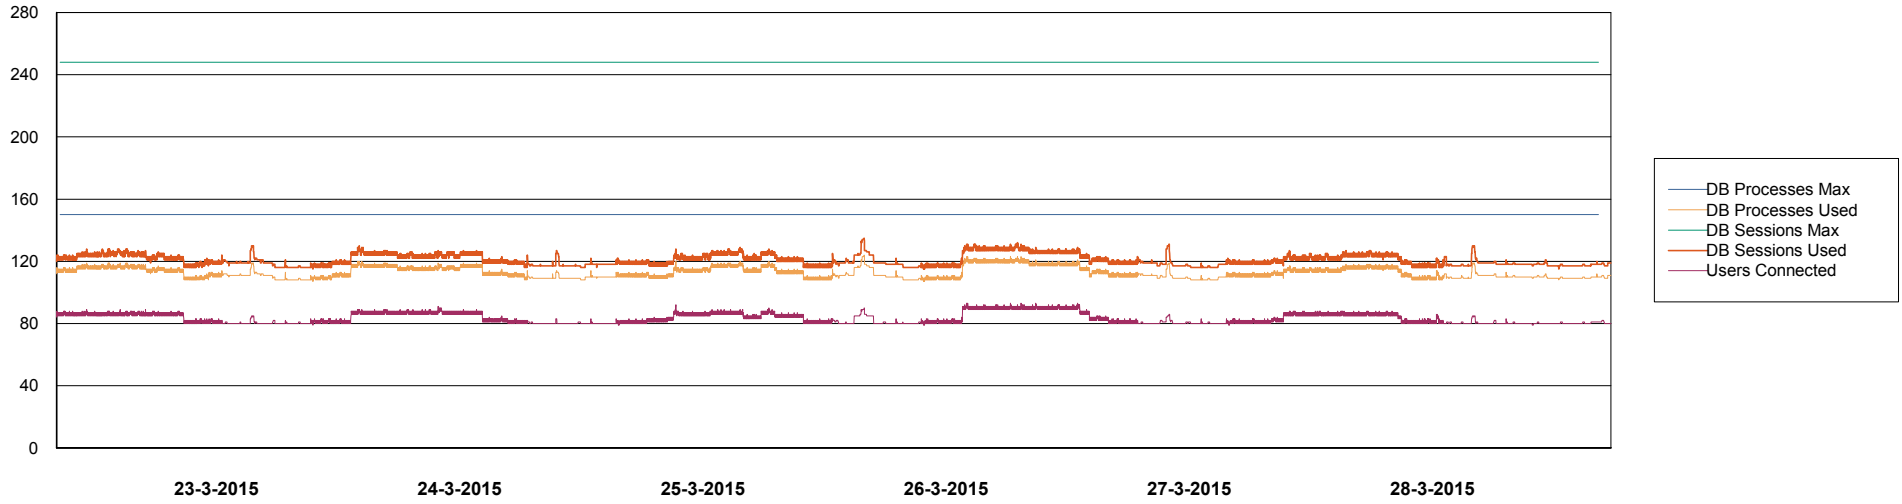

DATABASE PERFORMANCE CIWDB_Production