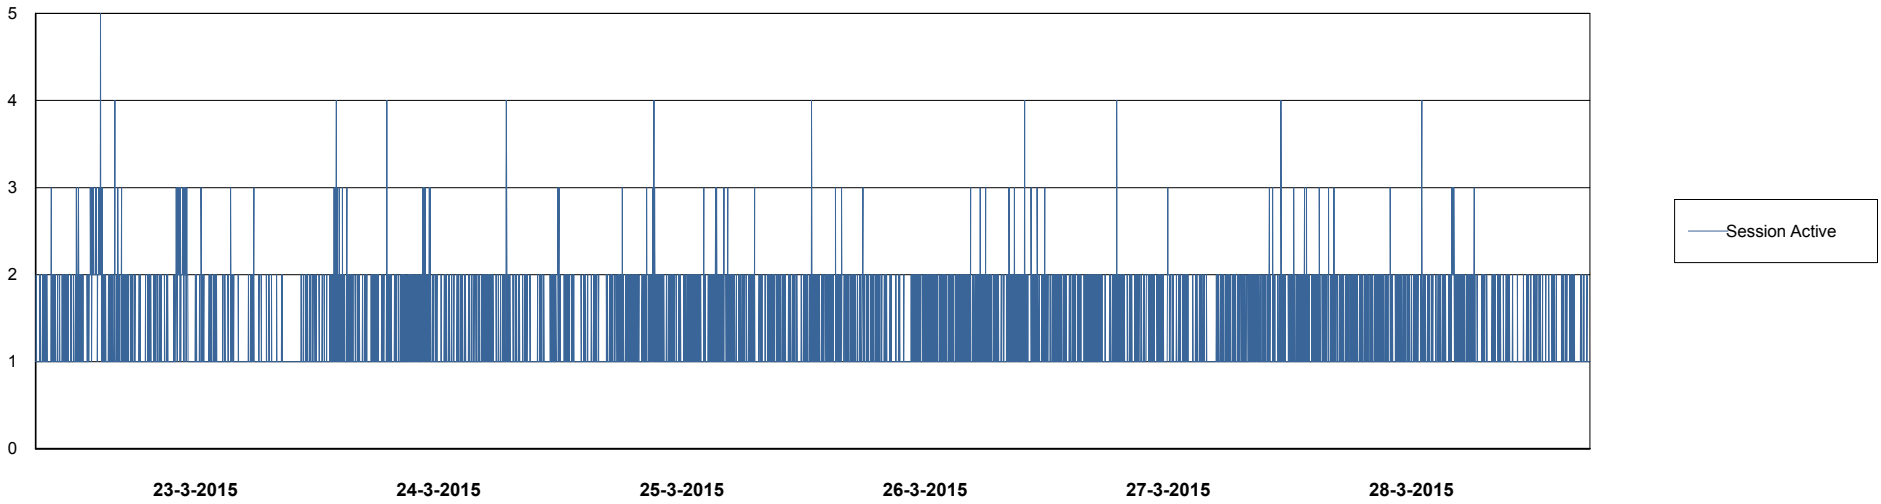

DATABASE PERFORMANCE CIWDB_Production