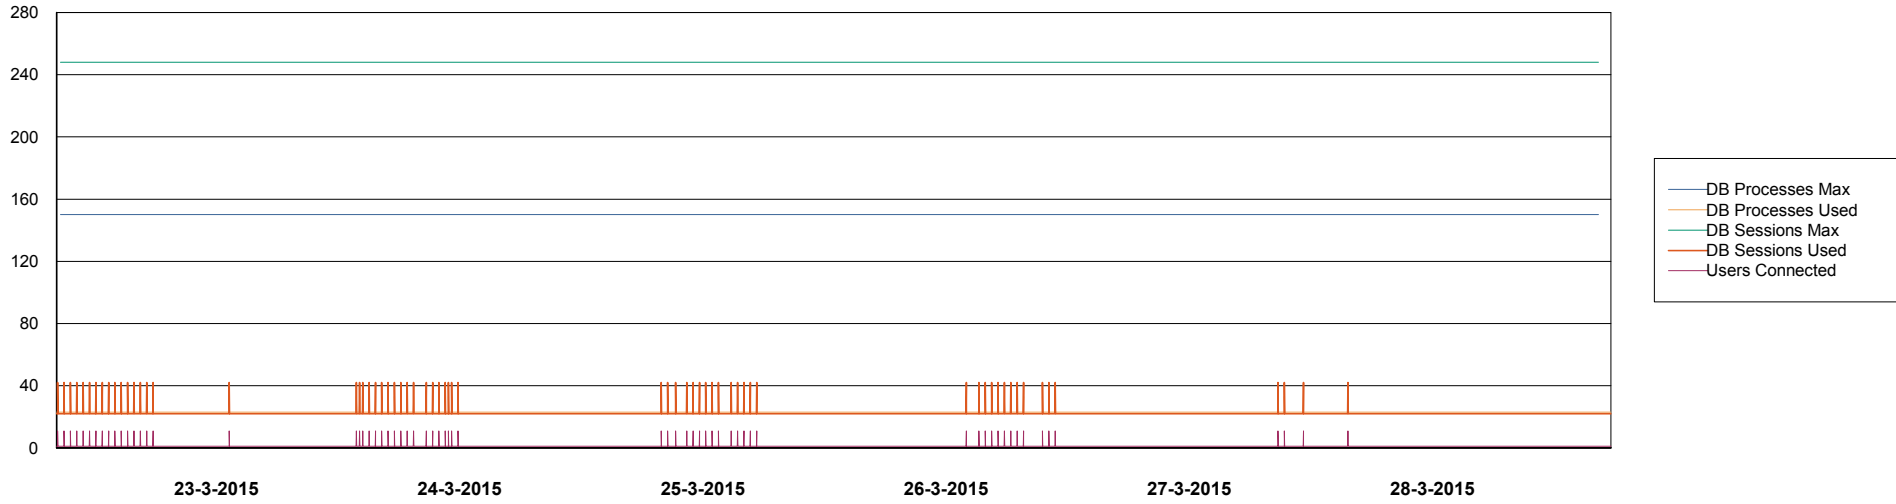

DATABASE PERFORMANCE CIWDB_Standby