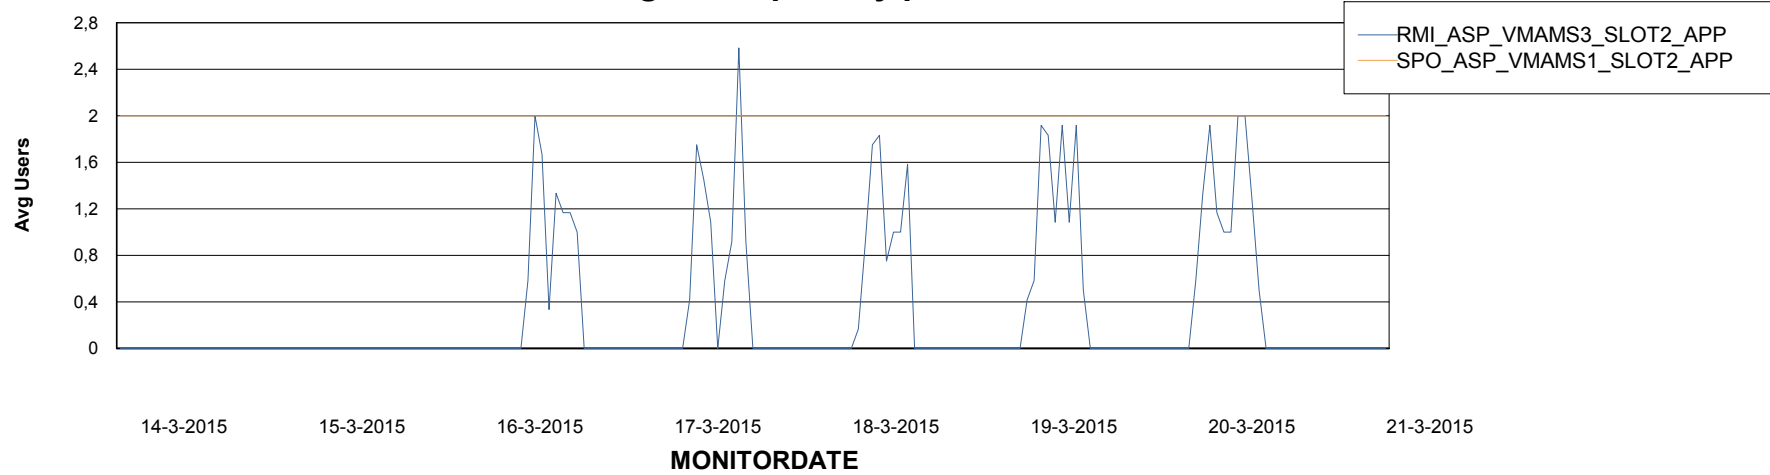

Avg memory used per ABS Server Service

Weekly SLA Customer Report

Customer ABS ASP Production
Database ID 54

=====
ABSolute Application Server Services
=====

Avg users per day per ABS server

Weekly SLA Customer Report