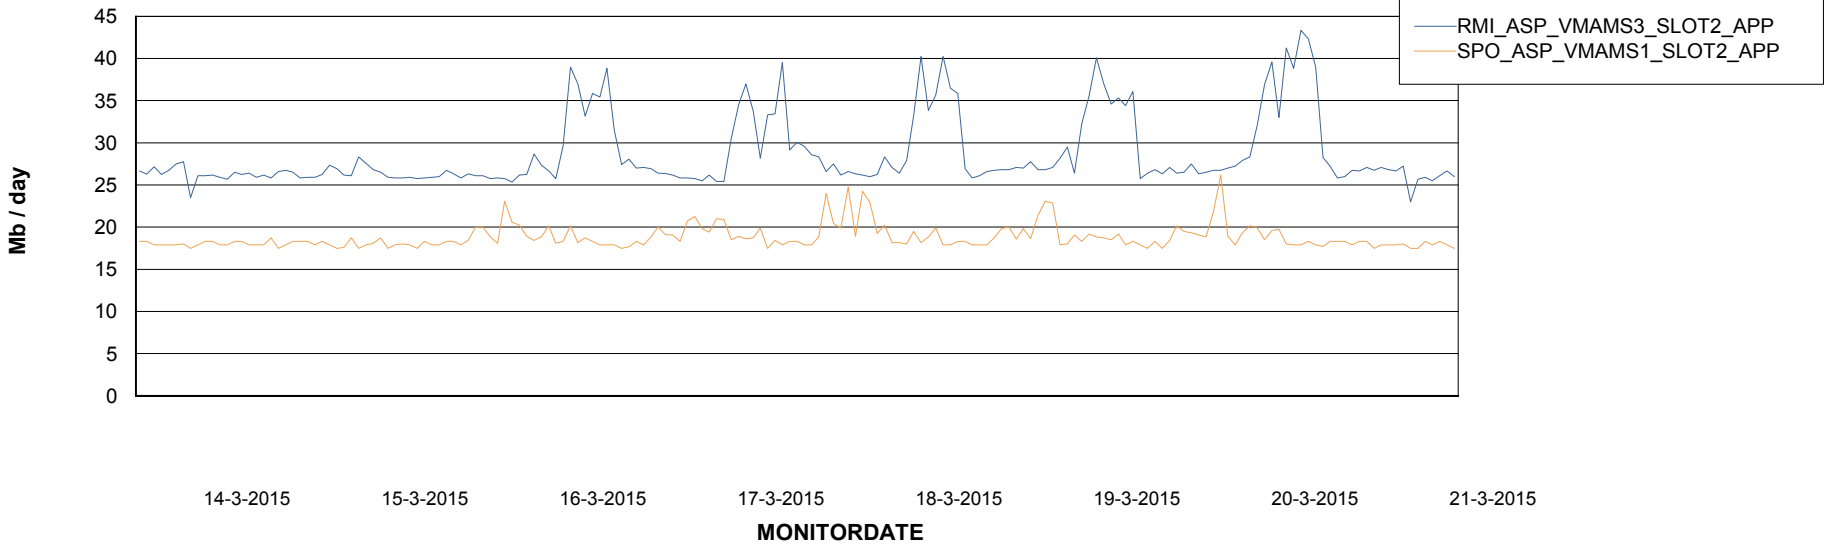

Weekly SLA Customer Report

Customer ABS ASP Production
Database ID 54

Weekly SLA Customer Report

Customer ABS ASP Production
Database ID 54

=====
ABSolute Application Server Services
=====

Disaster per ABS Server

Avg memory used per ABS Server Service

Weekly SLA Customer Report

Customer ABS ASP Production
Database ID 54

=====
ABSolute Application Server Services
=====

Avg users per day per ABS server

Weekly SLA Customer Report