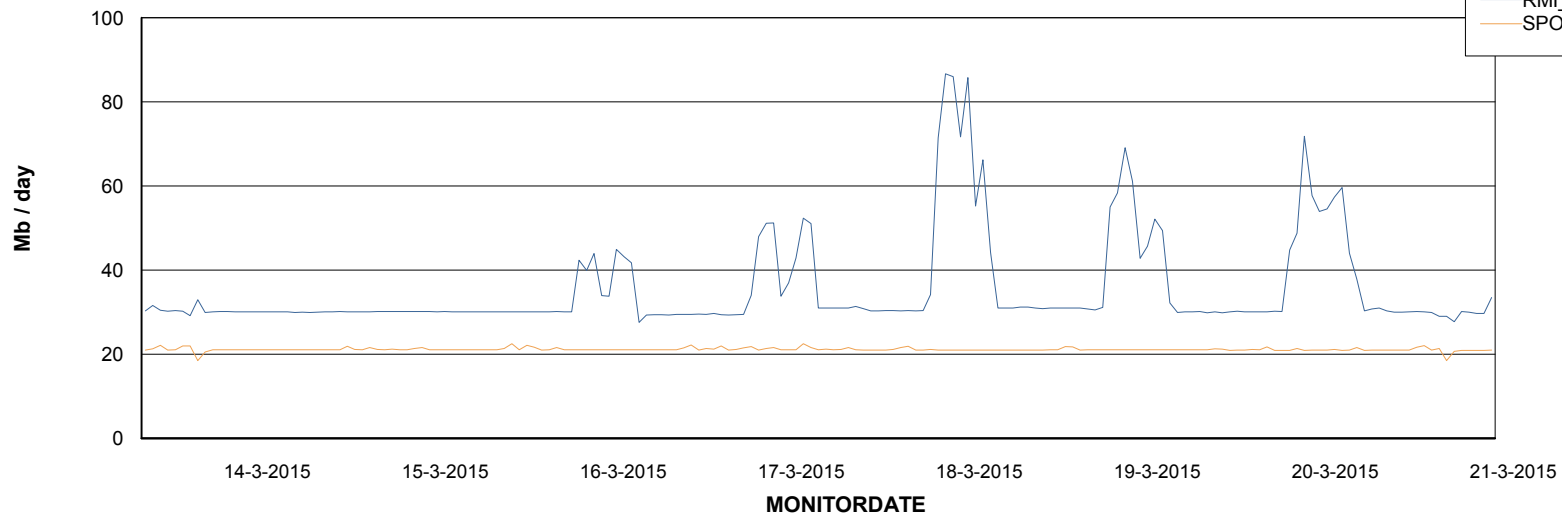

Avg memory used per ReportServer Service