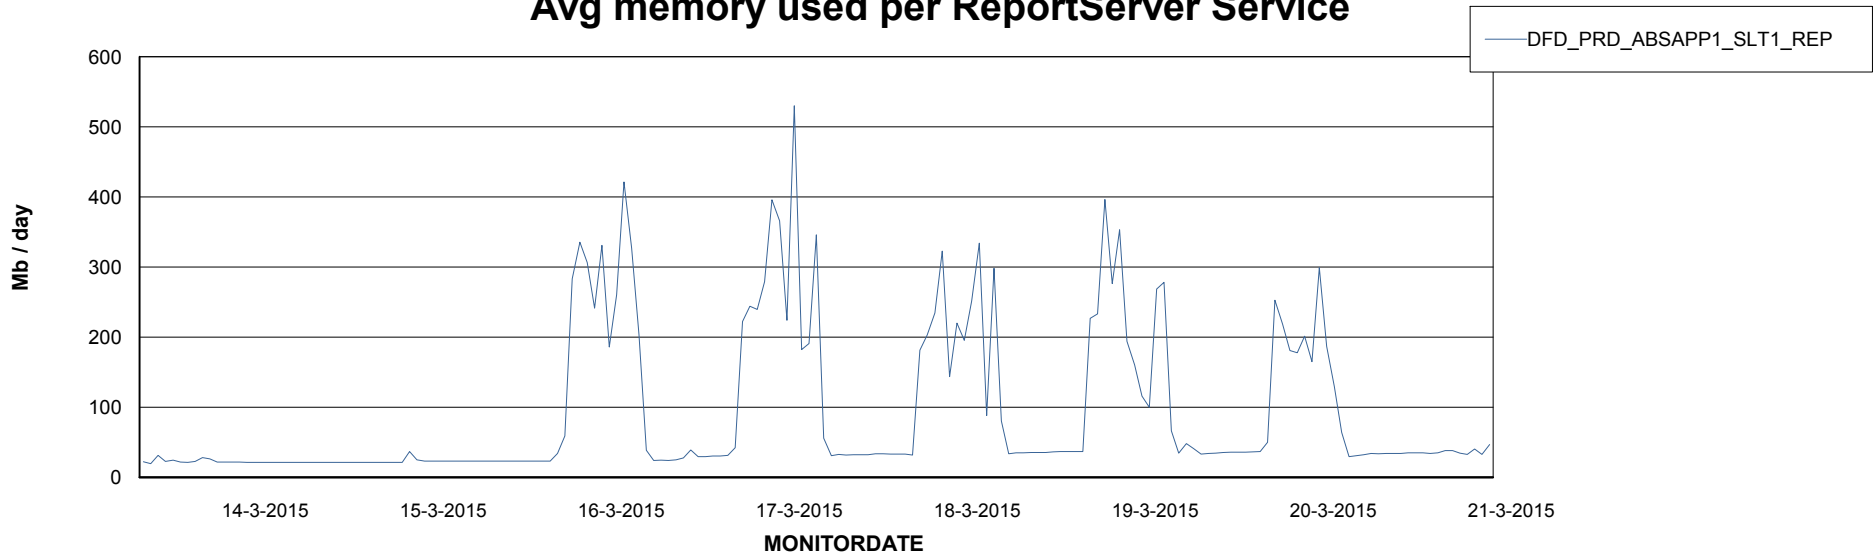

Customer DFD Production
Database ID 39

=====
ABSolute Application ReportServer Services
=====

Disaster per ReportServer

Avg memory used per ReportServer Service

Weekly SLA Customer Report

Customer DFD Production
Database ID 39