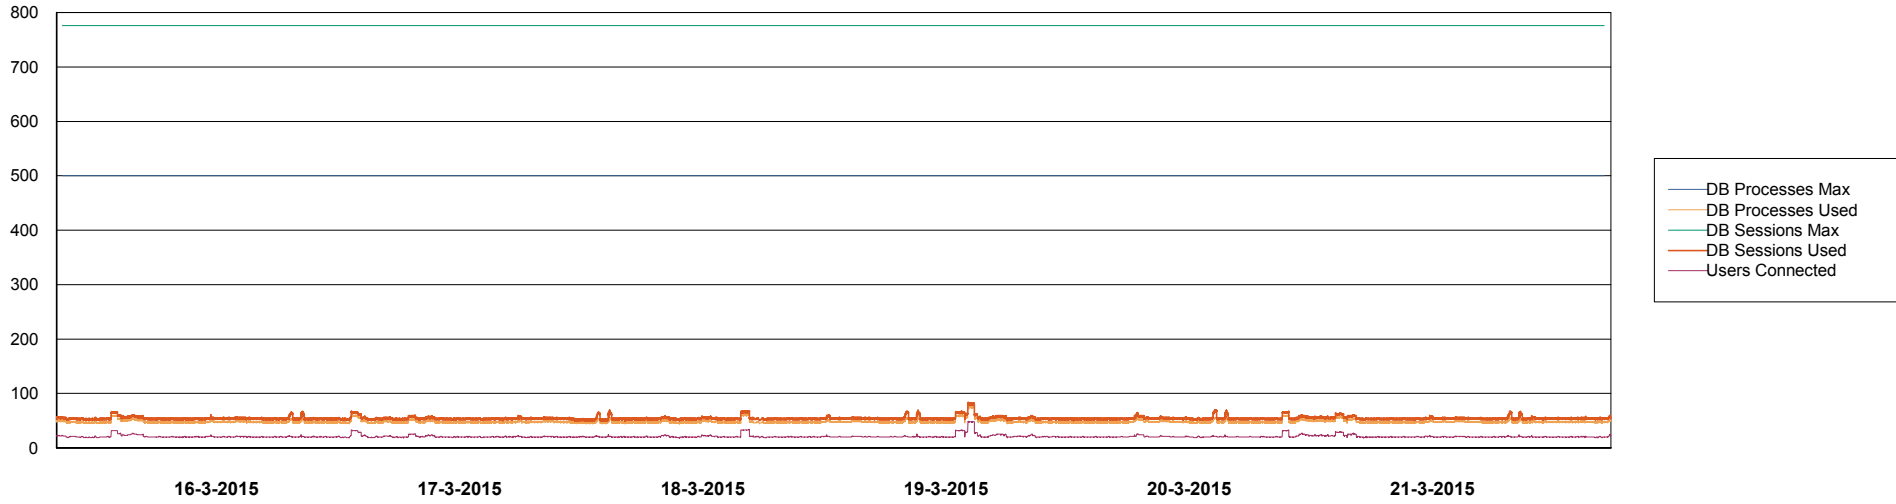

Weekly SLA Customer Report

Customer DFD Production
Database ID 39

DATABASE PERFORMANCE DFDDDB_Production

Weekly SLA Customer Report

Customer DFD Production
Database ID 39

DATABASE PERFORMANCE DFDDB_Standby

Weekly SLA Customer Report

Customer DFD Production
Database ID 39

DATABASE PERFORMANCE DFDDDBI_Production

Weekly SLA Customer Report

Customer DFD Production
Database ID 39

=====
DATABASE SIZE DFDDDB_Production
=====