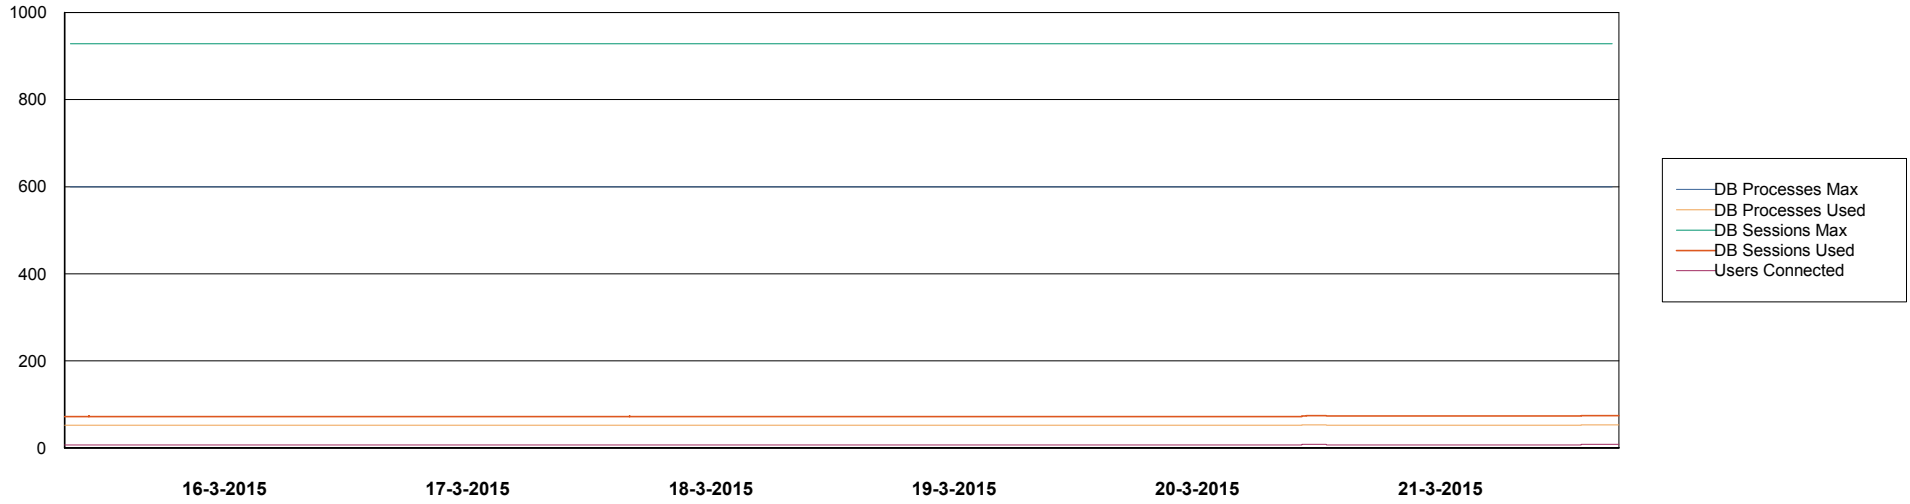

Weekly SLA Customer Report

Customer DFD Production
Database ID 39

DATABASE PERFORMANCE DFDDDB_Production

Weekly SLA Customer Report

Customer DFD Production
Database ID 39

DATABASE PERFORMANCE DFDDB_Standby

Weekly SLA Customer Report

Customer DFD Production
Database ID 39

DATABASE PERFORMANCE DFDDDBI_Production

Weekly SLA Customer Report

Customer DFD Production
Database ID 39

=====
DATABASE SIZE DFDDDB_Production
=====