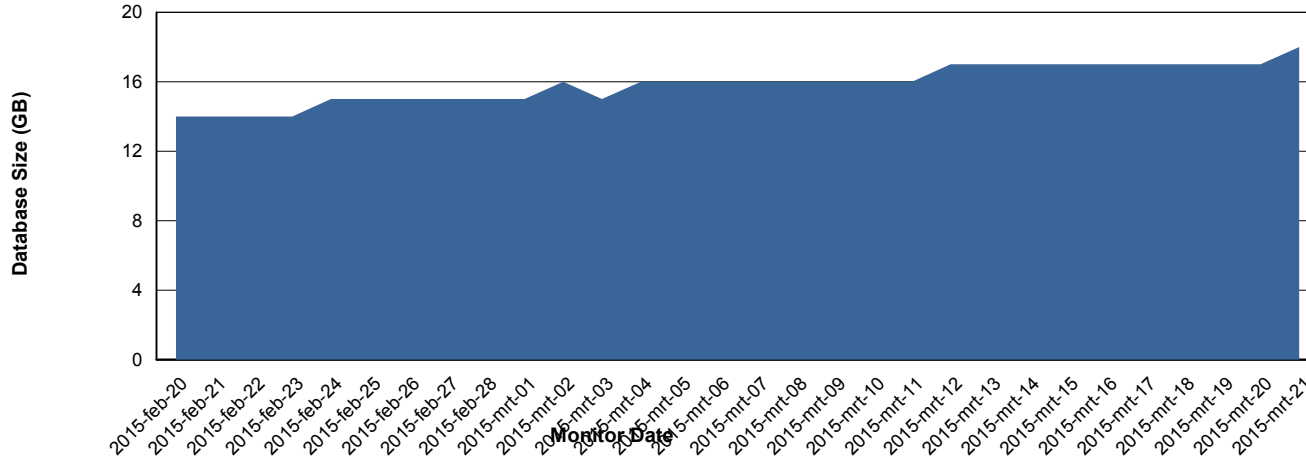

Weekly SLA Customer Report

Customer DFD Production
Database ID 39

=====
DATABASE SIZE DFDDDB_Production
=====

Database growth over last month