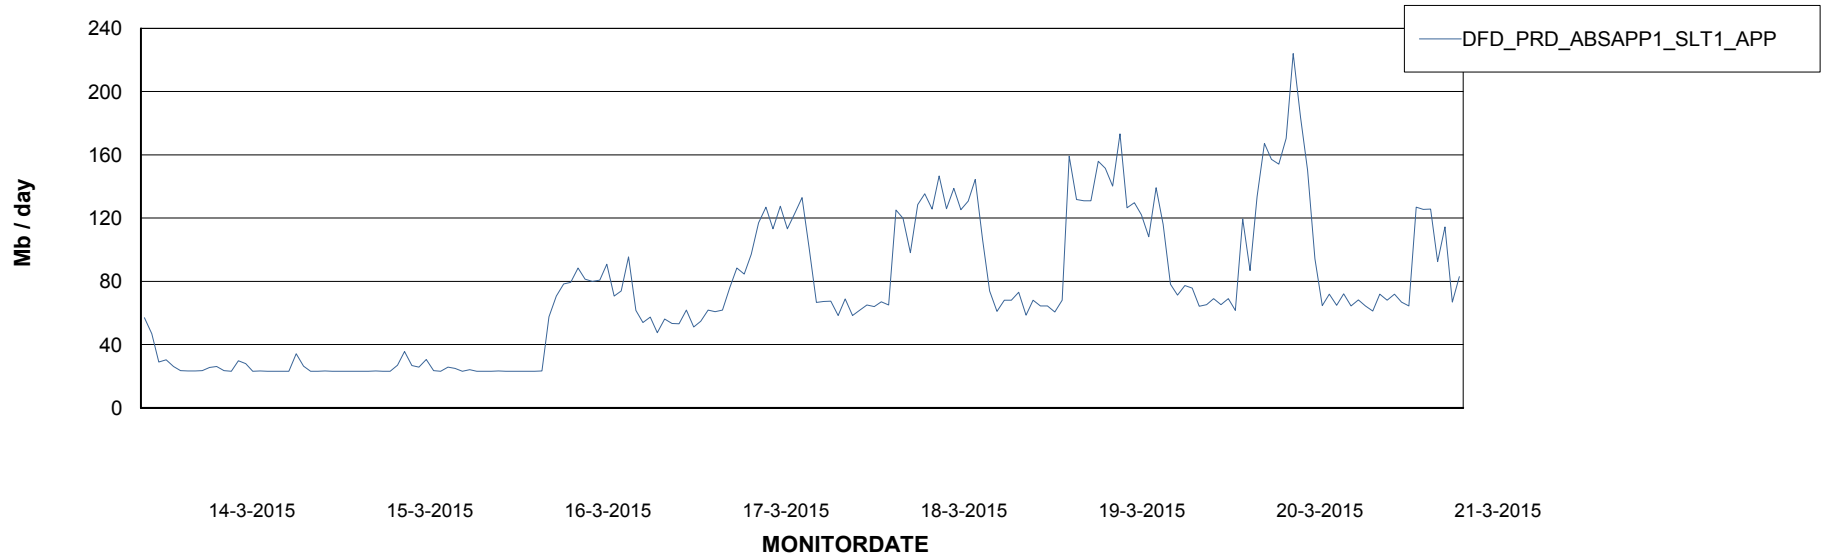

Avg memory used per ABS Server Service