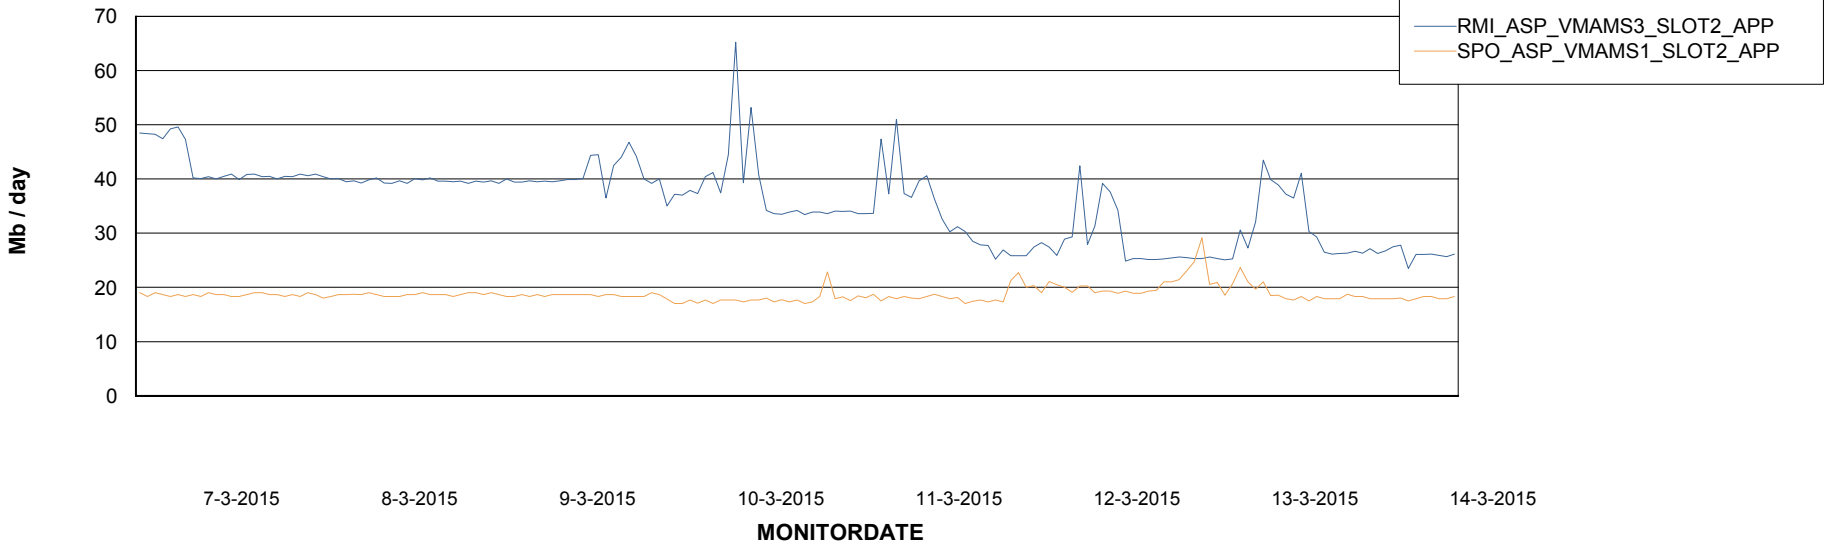

Weekly SLA Customer Report

Customer ABS ASP Production
Database ID 54

Weekly SLA Customer Report

Customer ABS ASP Production
Database ID 54

=====
ABSolute Application Server Services
=====

Disaster per ABS Server

Avg memory used per ABS Server Service

Weekly SLA Customer Report

Customer ABS ASP Production
Database ID 54

=====
ABSolute Application Server Services
=====

Avg users per day per ABS server

Weekly SLA Customer Report