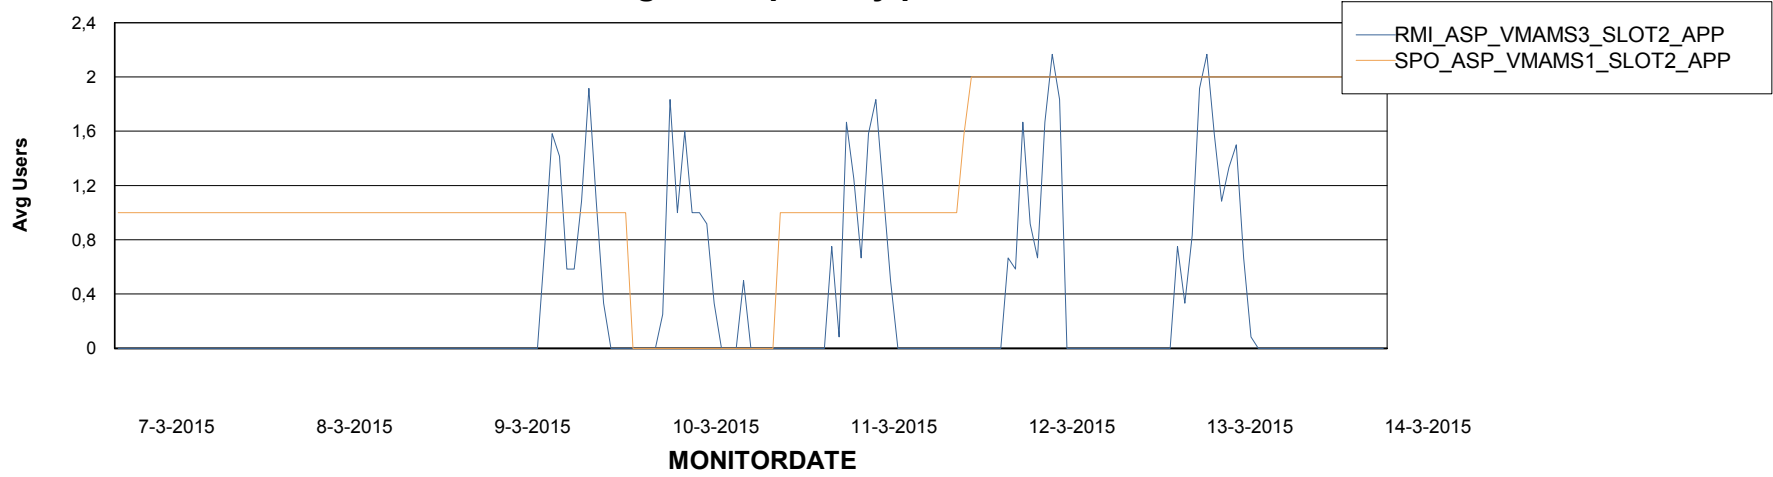

Avg memory used per ABS Server Service

Weekly SLA Customer Report

Customer ABS ASP Production
Database ID 54

=====
ABSolute Application Server Services
=====

Avg users per day per ABS server

Weekly SLA Customer Report