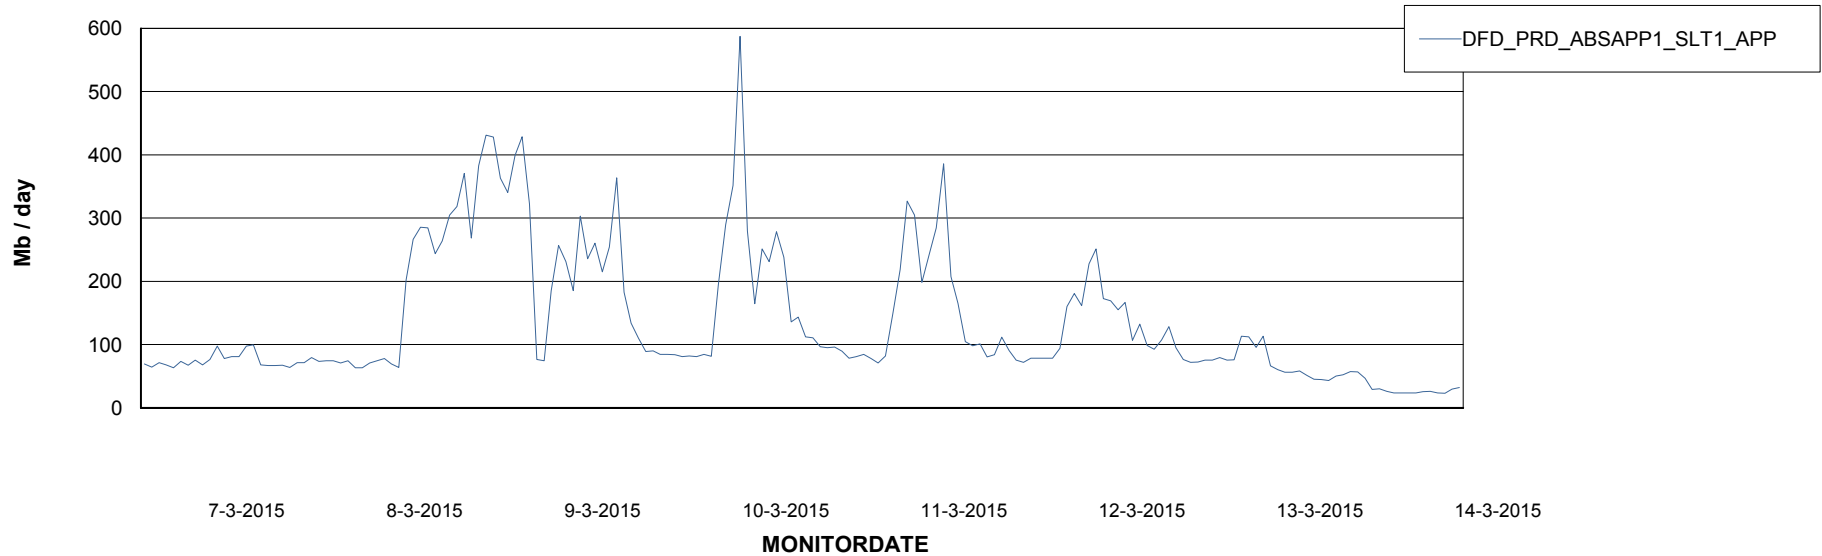

Avg memory used per ABS Server Service