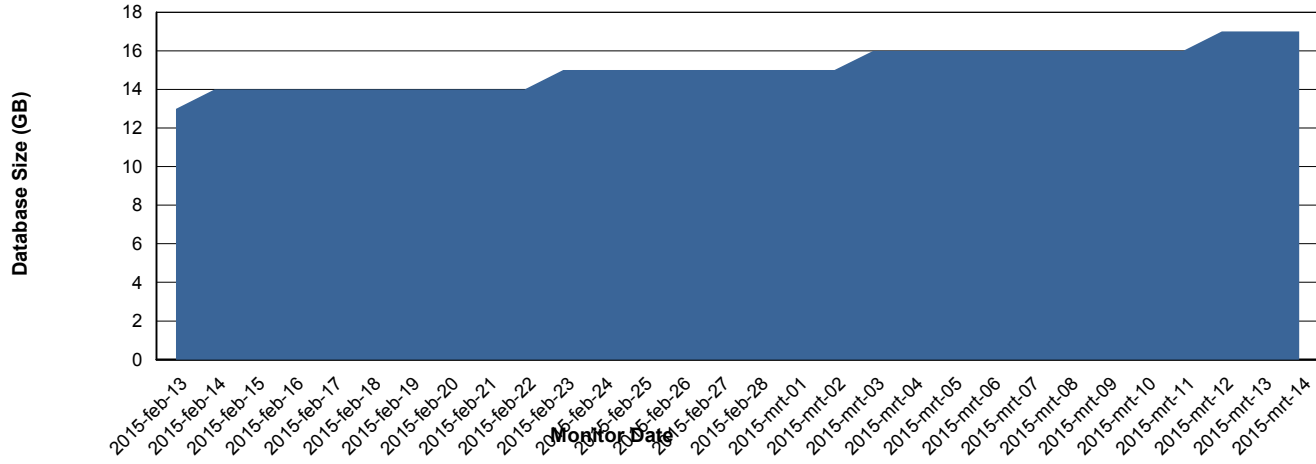

Customer DFD Production
Database ID 39

DATABASE PERFORMANCE

DFDDBBI_Production

Weekly SLA Customer Report

Customer DFD Production
Database ID 39

=====
DATABASE SIZE DFDDDB_Production
=====

Database growth over last month