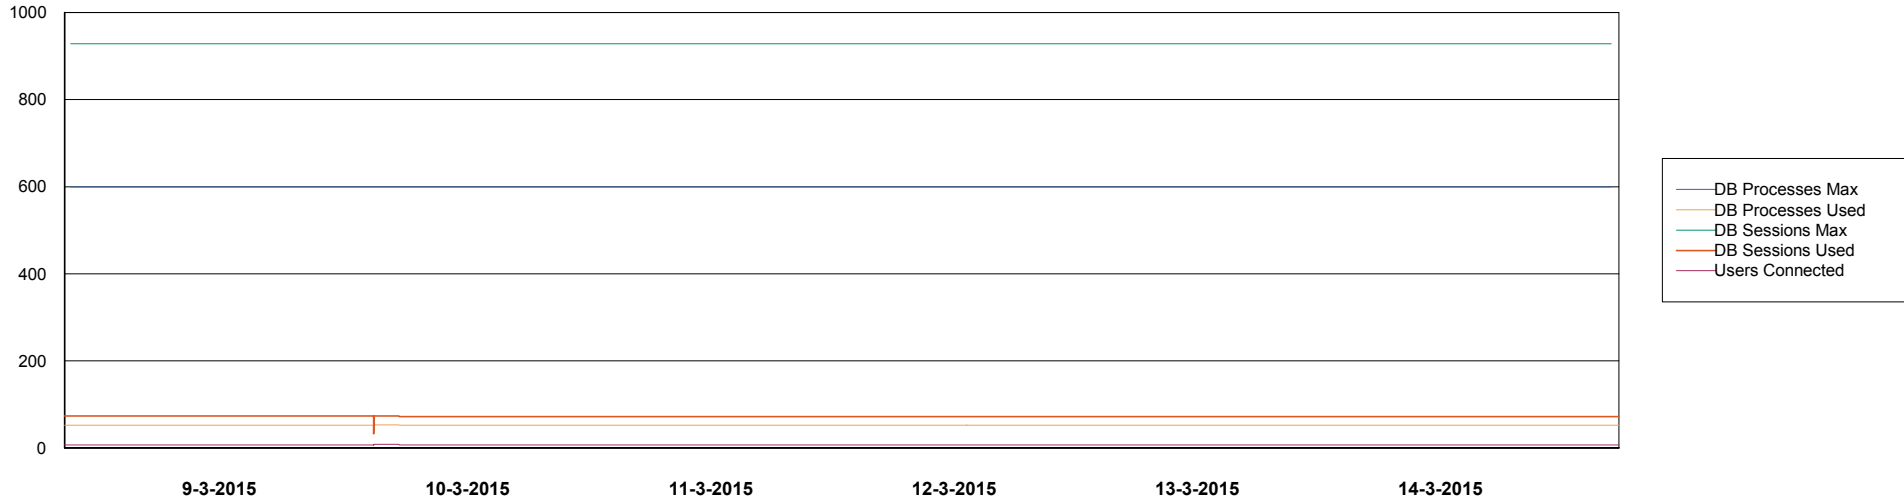

Weekly SLA Customer Report

Customer DFD Production
Database ID 39

DATABASE PERFORMANCE DFDDB_Production

Weekly SLA Customer Report

Customer DFD Production
Database ID 39

DATABASE PERFORMANCE DFDDB_Standby

Weekly SLA Customer Report

Customer DFD Production
Database ID 39

DATABASE PERFORMANCE

DFDDBBI_Production

Weekly SLA Customer Report

Customer DFD Production
Database ID 39

=====
DATABASE SIZE DFDDDB_Production
=====

Database growth over last month