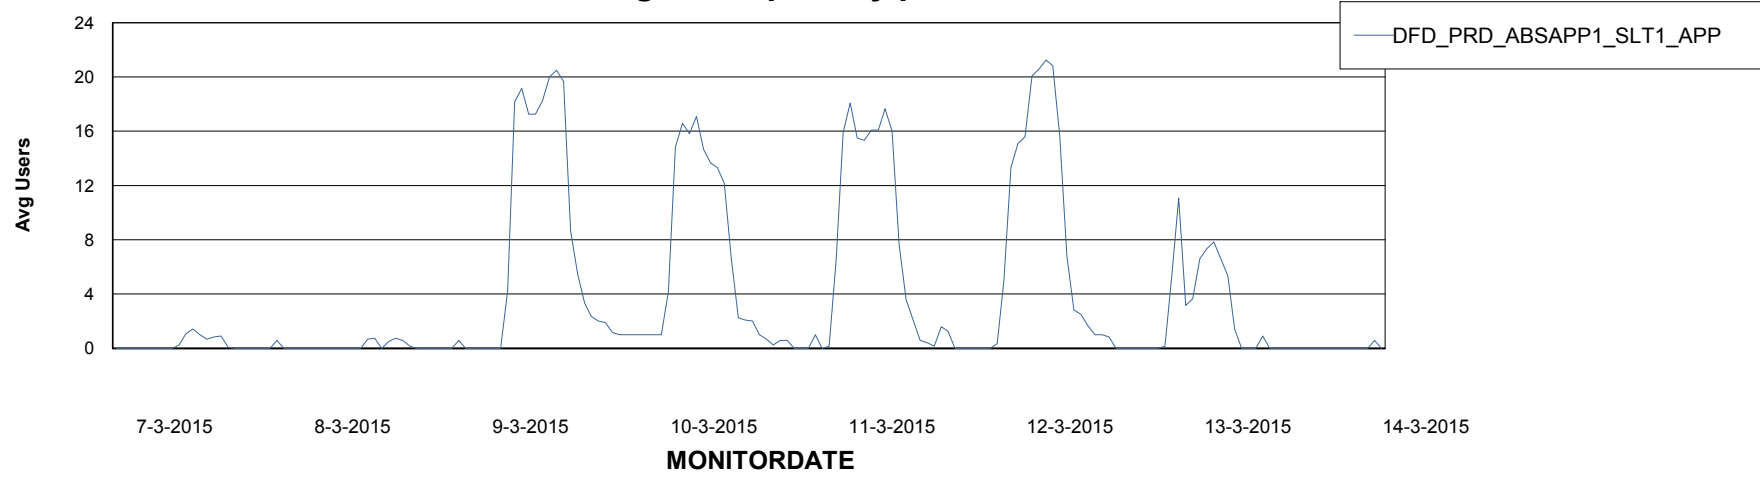

Avg memory used per ABS Server Service

Weekly SLA Customer Report

Customer DFD Production
Database ID 39

=====
ABSolute Application Server Services
=====

Avg users per day per ABS server

Weekly SLA Customer Report