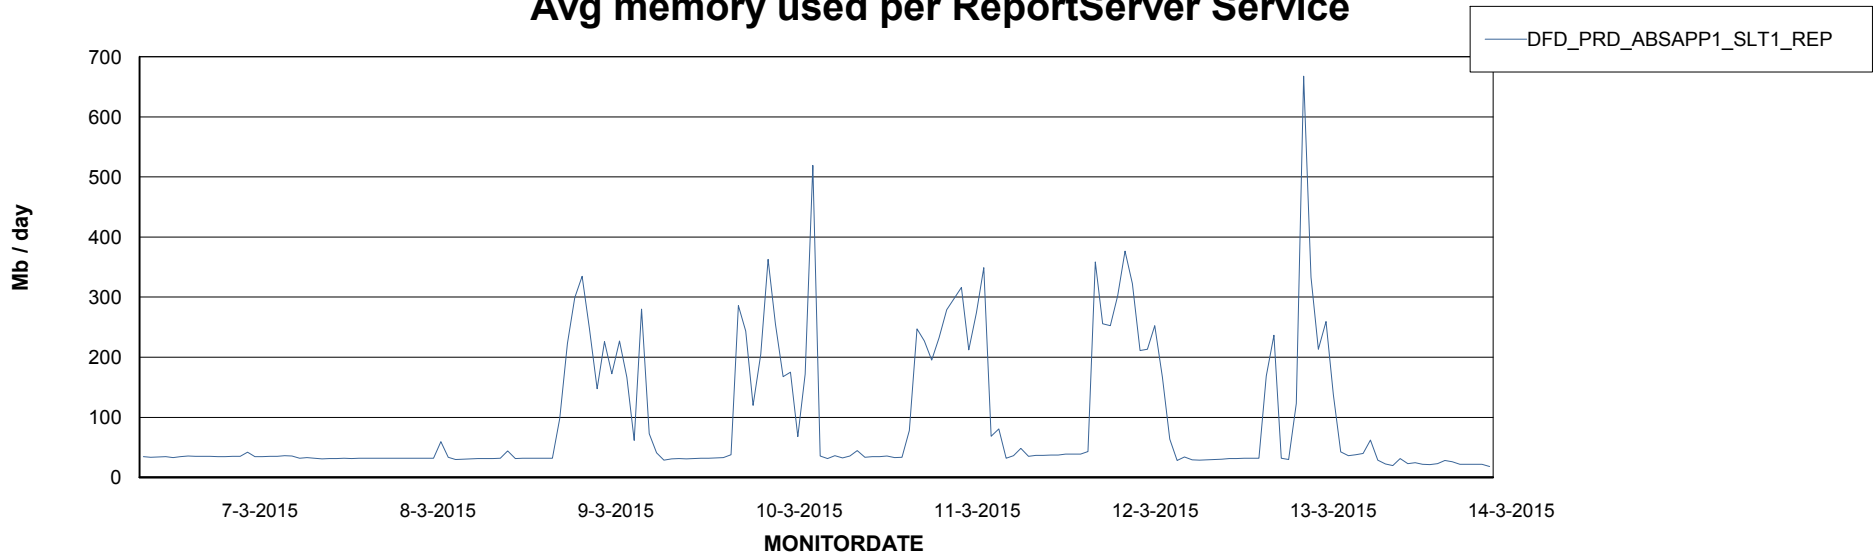

Customer DFD Production
Database ID 39

=====
ABSolute Application ReportServer Services
=====

Disaster per ReportServer

Avg memory used per ReportServer Service

Weekly SLA Customer Report

Customer DFD Production
Database ID 39