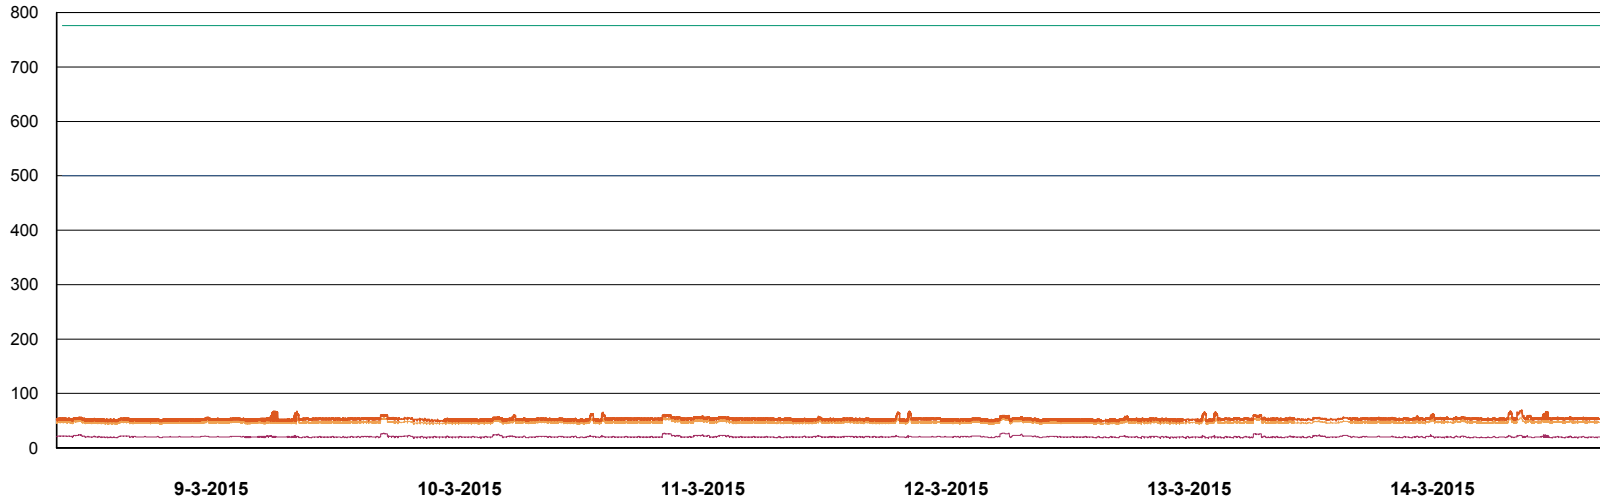

Weekly SLA Customer Report

Customer DFD Production
Database ID 39

DATABASE PERFORMANCE DFDDB_Production

Weekly SLA Customer Report

Customer DFD Production
Database ID 39

DATABASE PERFORMANCE DFDDB_Standby

Weekly SLA Customer Report

Customer DFD Production
Database ID 39

DATABASE PERFORMANCE

DFDDBBI_Production

Weekly SLA Customer Report

Customer DFD Production
Database ID 39

=====
DATABASE SIZE DFDDDB_Production
=====

Database growth over last month