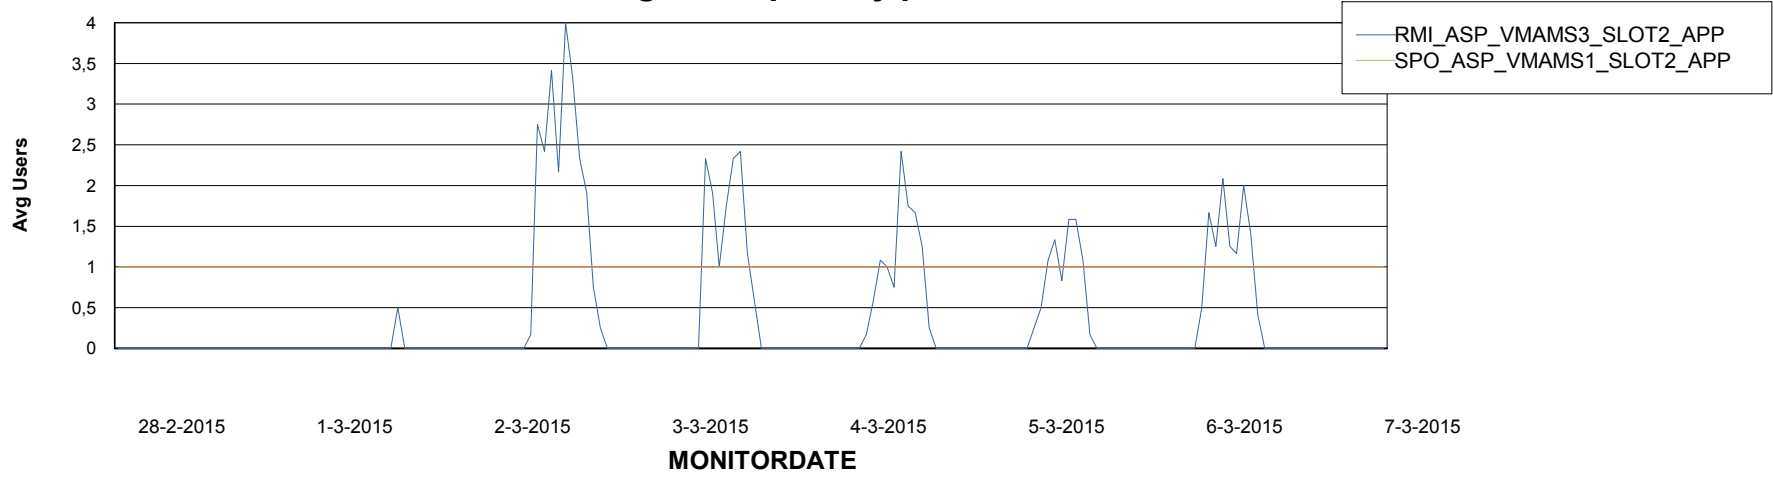

Avg memory used per ABS Server Service

Weekly SLA Customer Report

Customer ABS ASP Production
Database ID 54

=====
ABSolute Application Server Services
=====

Avg users per day per ABS server

Weekly SLA Customer Report