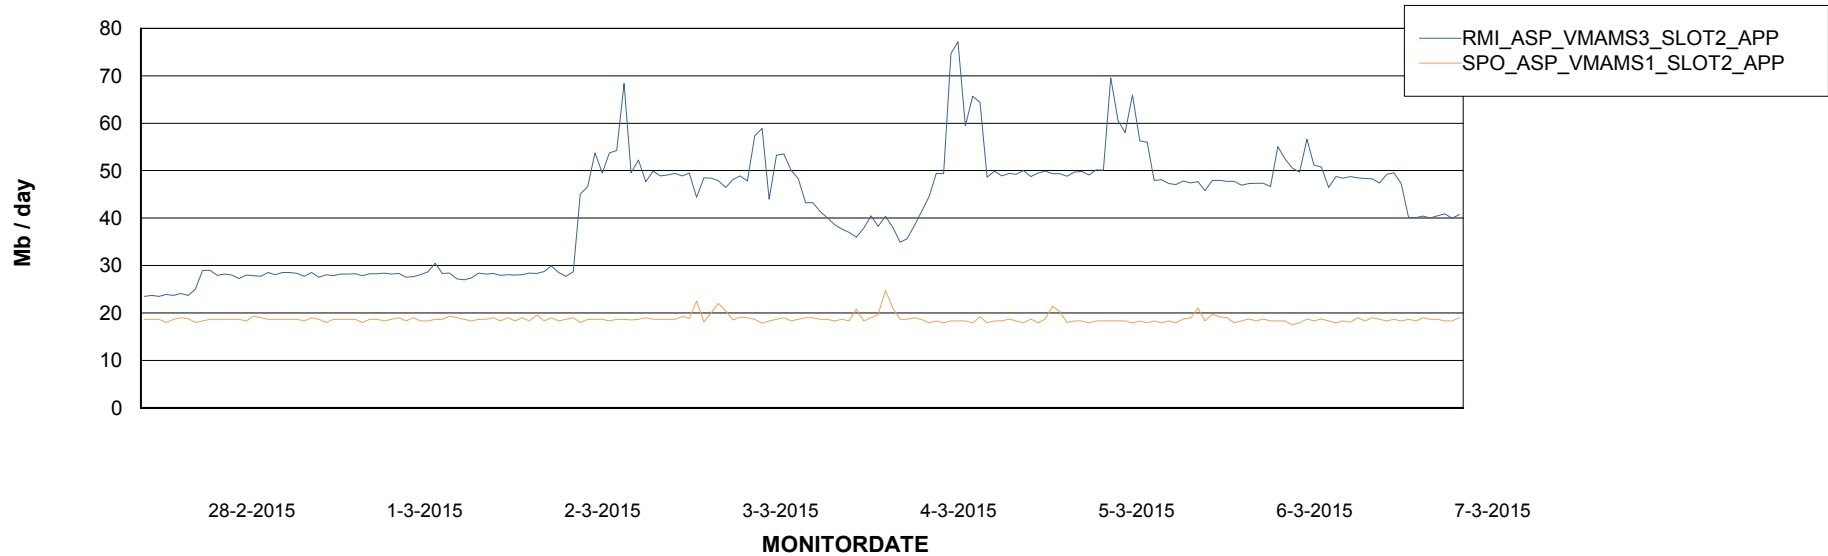

Weekly SLA Customer Report

Customer ABS ASP Production
Database ID 54

Weekly SLA Customer Report

Customer ABS ASP Production
Database ID 54

=====
ABSolute Application Server Services
=====

Disaster per ABS Server

Avg memory used per ABS Server Service

Weekly SLA Customer Report

Customer ABS ASP Production
Database ID 54

=====
ABSolute Application Server Services
=====

Avg users per day per ABS server

Weekly SLA Customer Report