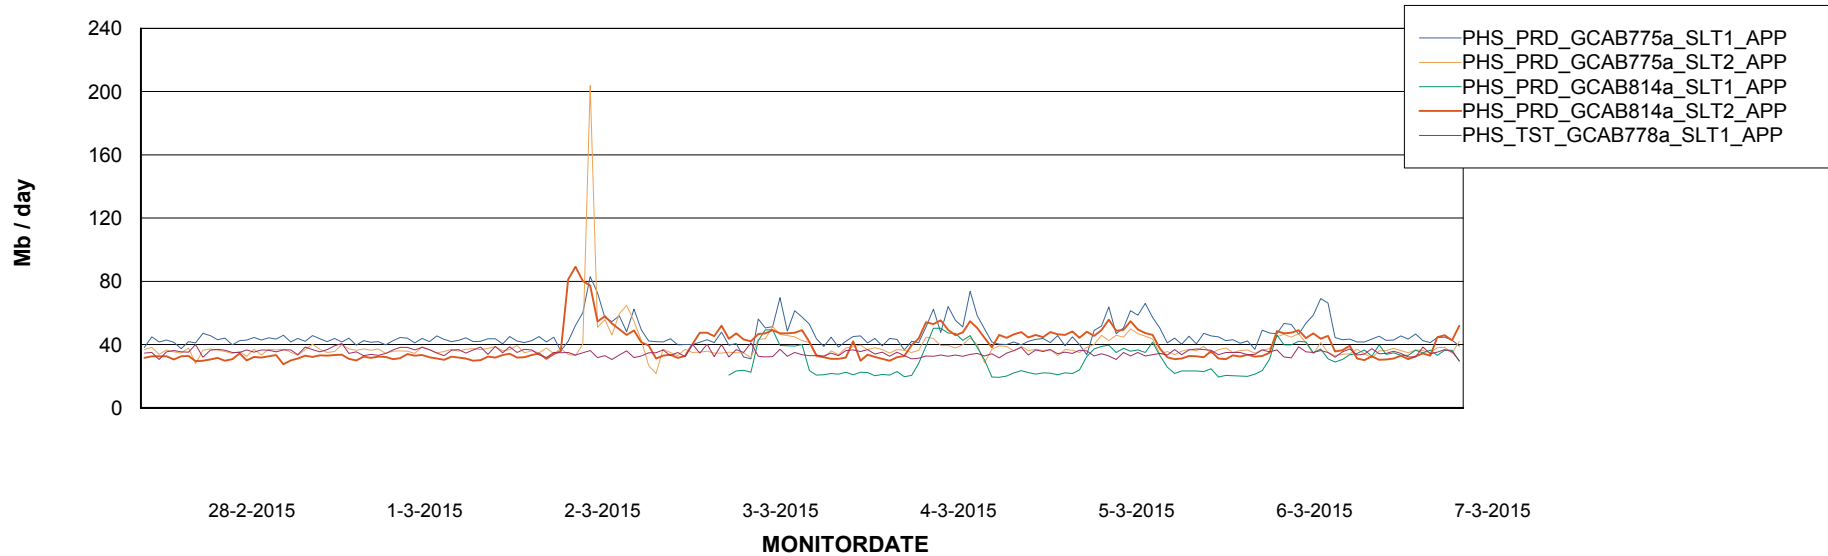

Weekly SLA Customer Report

Customer PHS_Production
Database ID 47

=====
STANDBY DATABASE HEALTH PHS_Production
=====

Recovery lag for last 7 days

Weekly SLA Customer Report

Customer PHS_Production
Database ID 47

=====
ABSolute Application Server Services
=====

Disaster per ABS Server

Avg memory used per ABS Server Service

Weekly SLA Customer Report

Customer PHS_Production
Database ID 47

=====
ABSolute Application Server Services
=====