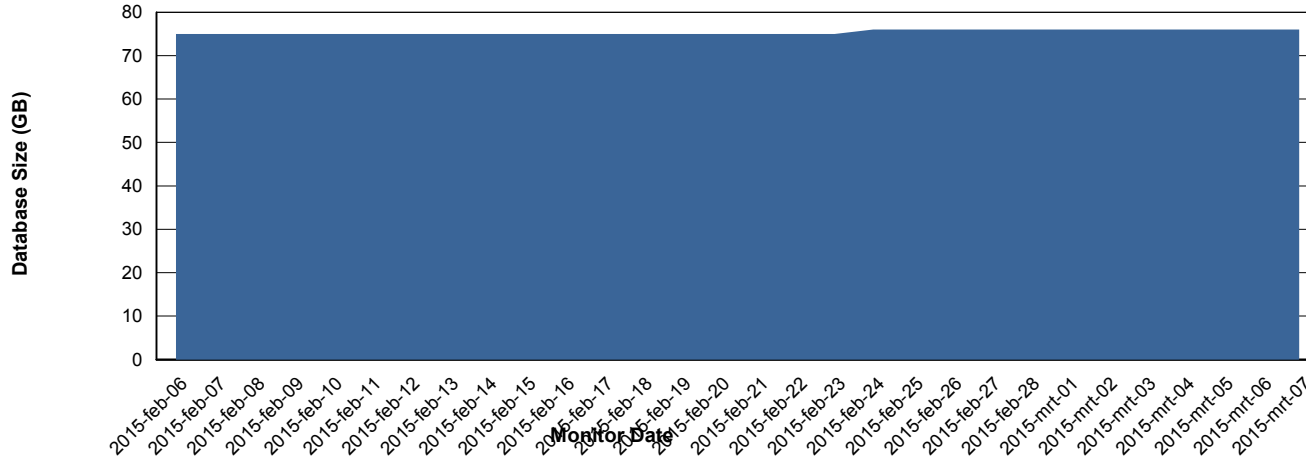

Weekly SLA Customer Report

Customer PHS_Production
Database ID 47

=====
DATABASE SIZE PHSDB_Production
=====

Database growth over last month

=====
DATABASE TABLESPACES PHSDB_Production
=====

TOTAL DATABASE SIZE PER TABLESPACE

Date	Tablespace Name	Filesize (Gb)	Usedsize (Gb)	Percentage free
7-3-2015	ABSDATA	93	75	19
	INDX	2	0	100
6-3-2015	ABSDATA	93	75	19
	INDX	2	0	100
5-3-2015	ABSDATA	93	75	19
	INDX	2	0	100
4-3-2015	ABSDATA	93	75	19
	INDX	2	0	100
3-3-2015	ABSDATA	93	75	19
	INDX	2	0	100
2-3-2015	ABSDATA	93	75	19
	INDX	2	0	100
1-3-2015	ABSDATA	93	75	19
	INDX	2	0	100