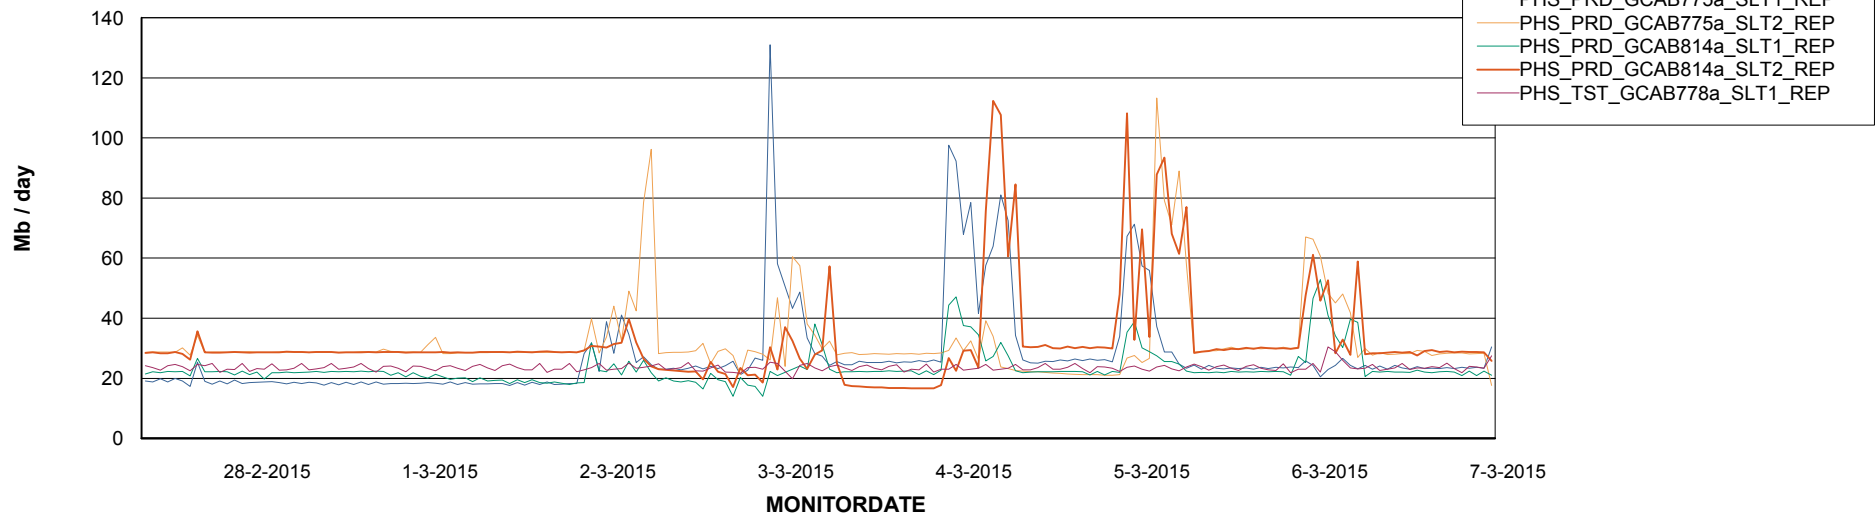

Avg users per day per ABS server

Weekly SLA Customer Report

Customer PHS_Production
Database ID 47

=====
ABSolute Application ReportServer Services
=====

Disaster per ReportServer

Avg memory used per ReportServer Service