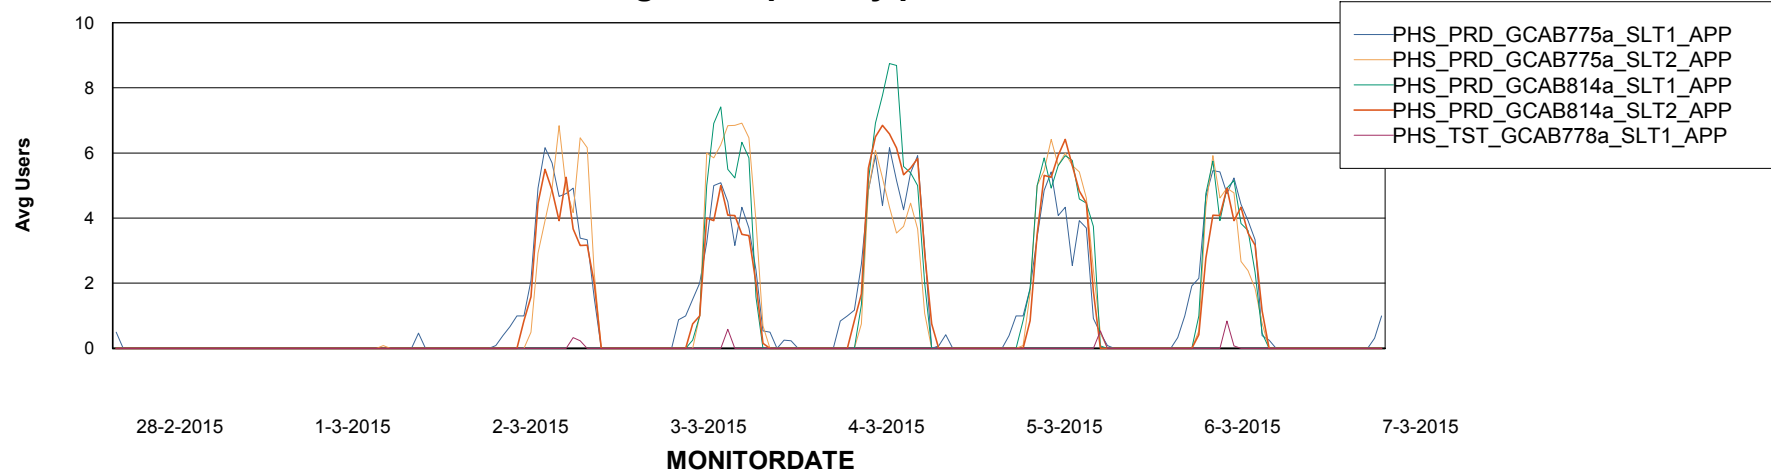

Weekly SLA Customer Report

Customer PHS_Production
Database ID 47

=====
ABSolute Application Server Services
=====

Avg users per day per ABS server