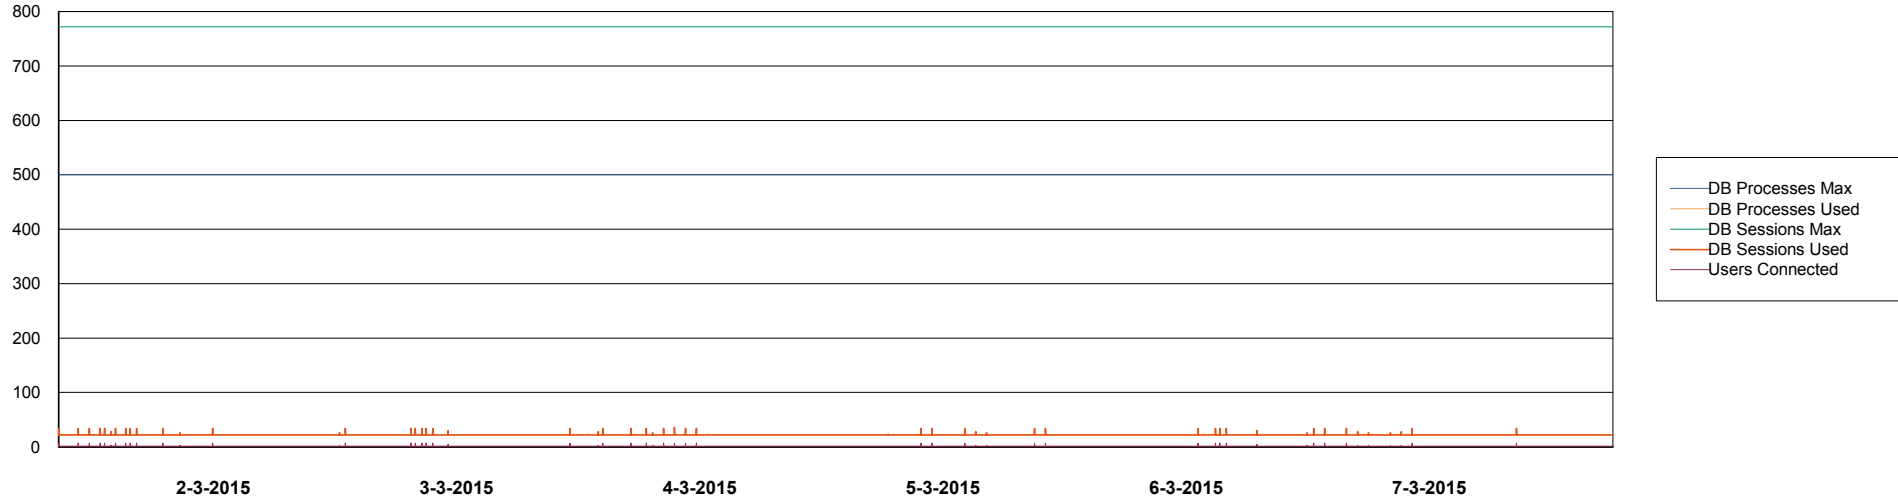

Weekly SLA Customer Report

Customer PHS_Production
Database ID 47

DATABASE PERFORMANCE PHSDB_Production

Weekly SLA Customer Report

Customer PHS_Production
Database ID 47

DATABASE PERFORMANCE PHSDB_Standby

Weekly SLA Customer Report