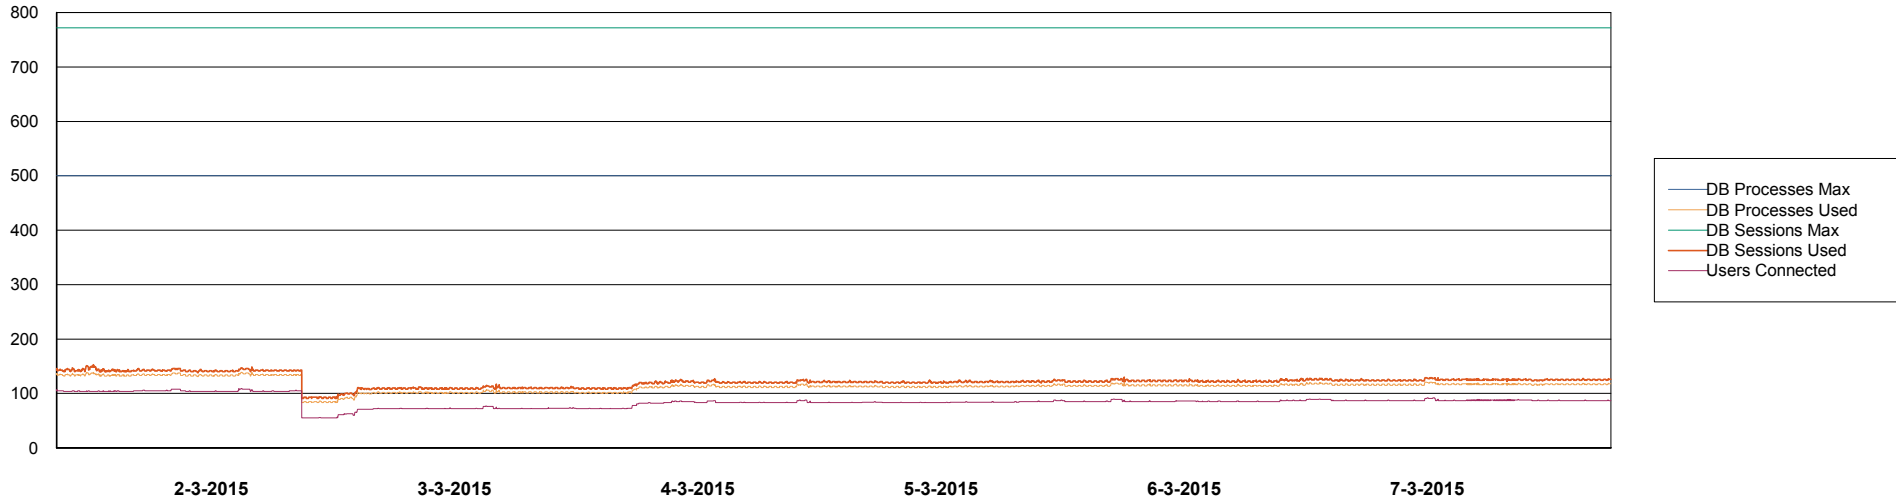

Weekly SLA Customer Report

Customer PHS_Production
Database ID 47

	Total disk space on C (GB)	Free disk space on C (GB)	Total disk space on D (GB)	Free disk space on D (GB)
7-3-2015	200	53	75	37
6-3-2015	200	53	75	37
5-3-2015	200	53	75	37
4-3-2015	200	53	75	38
3-3-2015	200	53	75	38

=====
HARDDISK USAGE PHS_TST_GCAB778a
=====

	Total disk space on C (GB)	Free disk space on C (GB)	Total disk space on D (GB)	Free disk space on D (GB)
7-3-2015	150	33	75	49
6-3-2015	150	33	75	49
5-3-2015	150	33	75	49
4-3-2015	150	33	75	49
3-3-2015	150	33	75	49

Weekly SLA Customer Report

Customer PHS_Production
Database ID 47

DATABASE PERFORMANCE PHSDB_Production