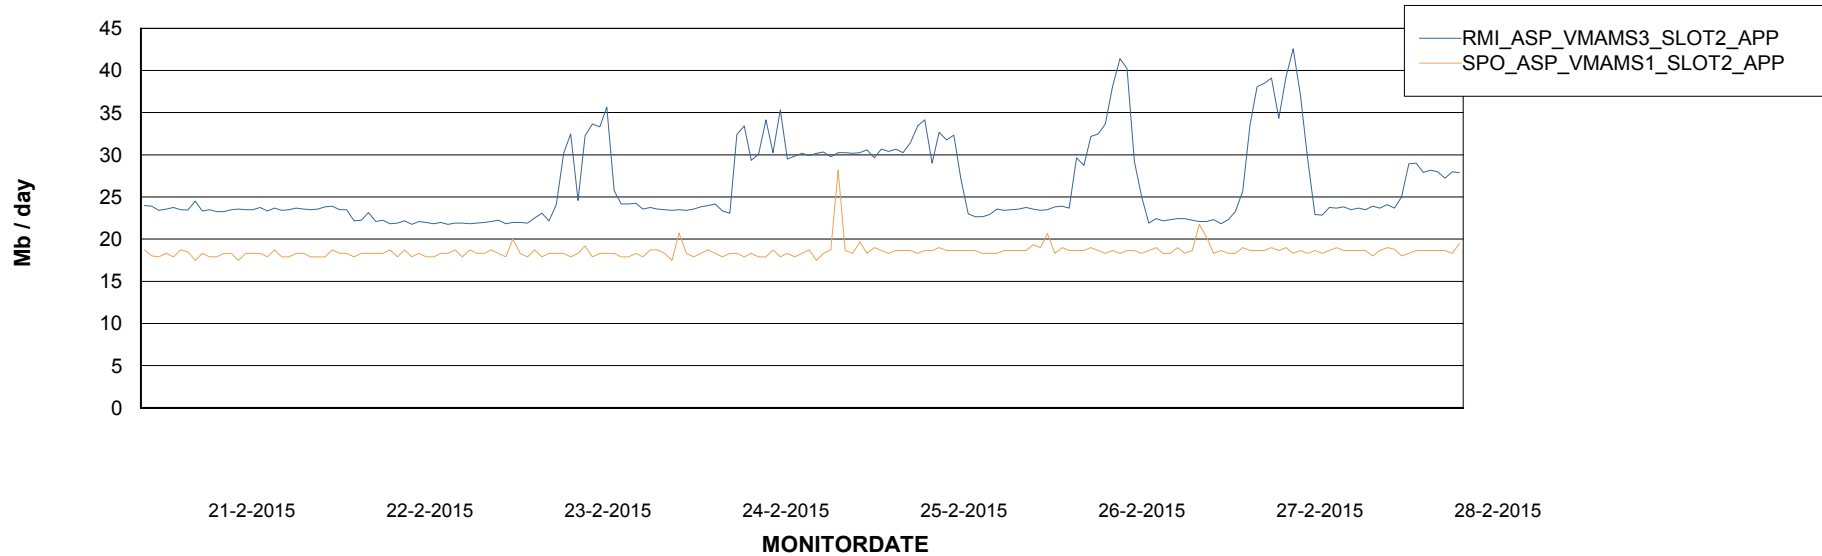

Avg memory used per ABS Server Service