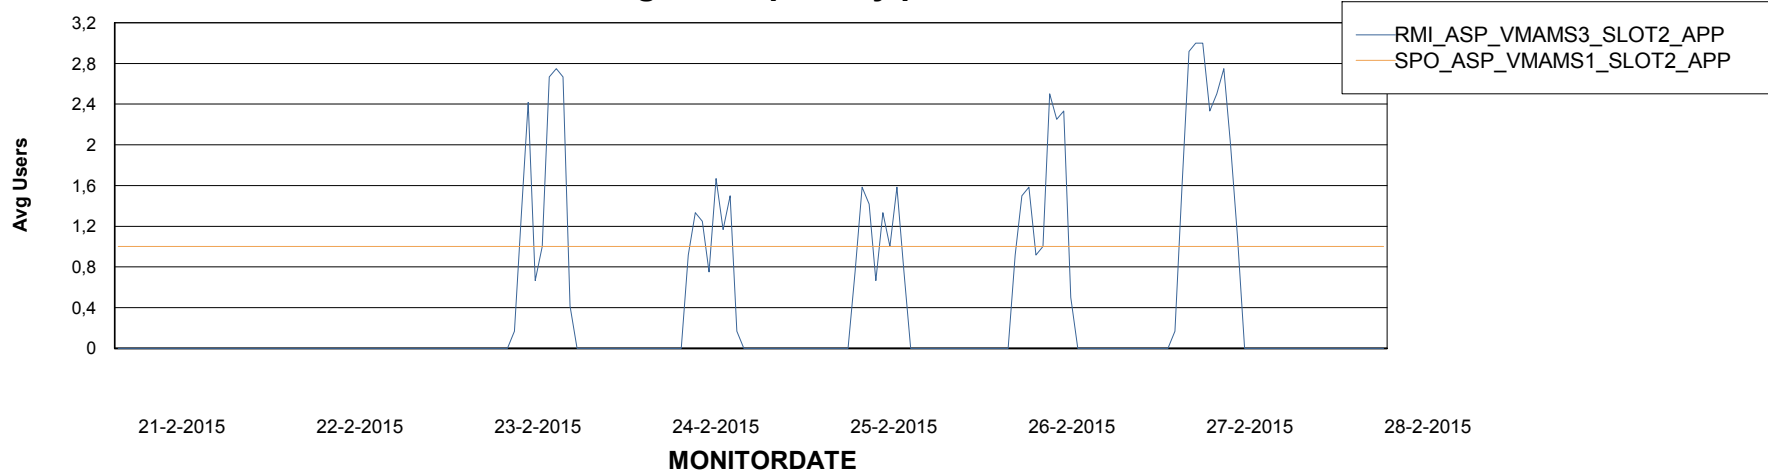

=====
ABSolute Application Server Services
=====

Avg users per day per ABS server