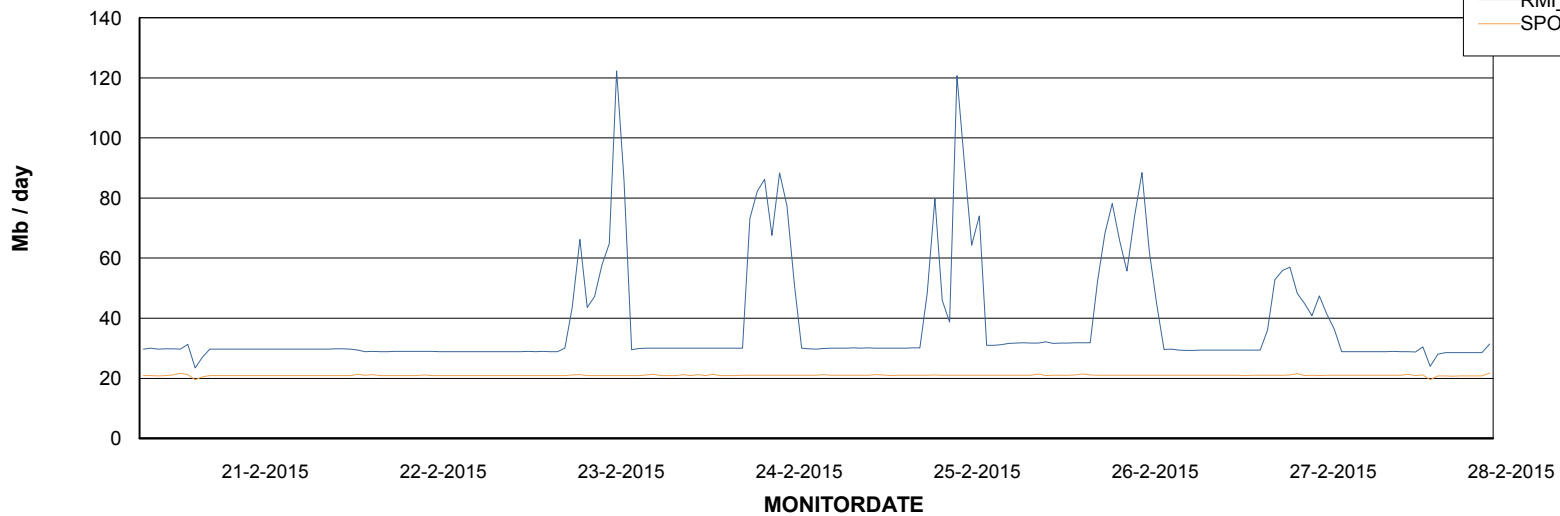

Avg memory used per ReportServer Service