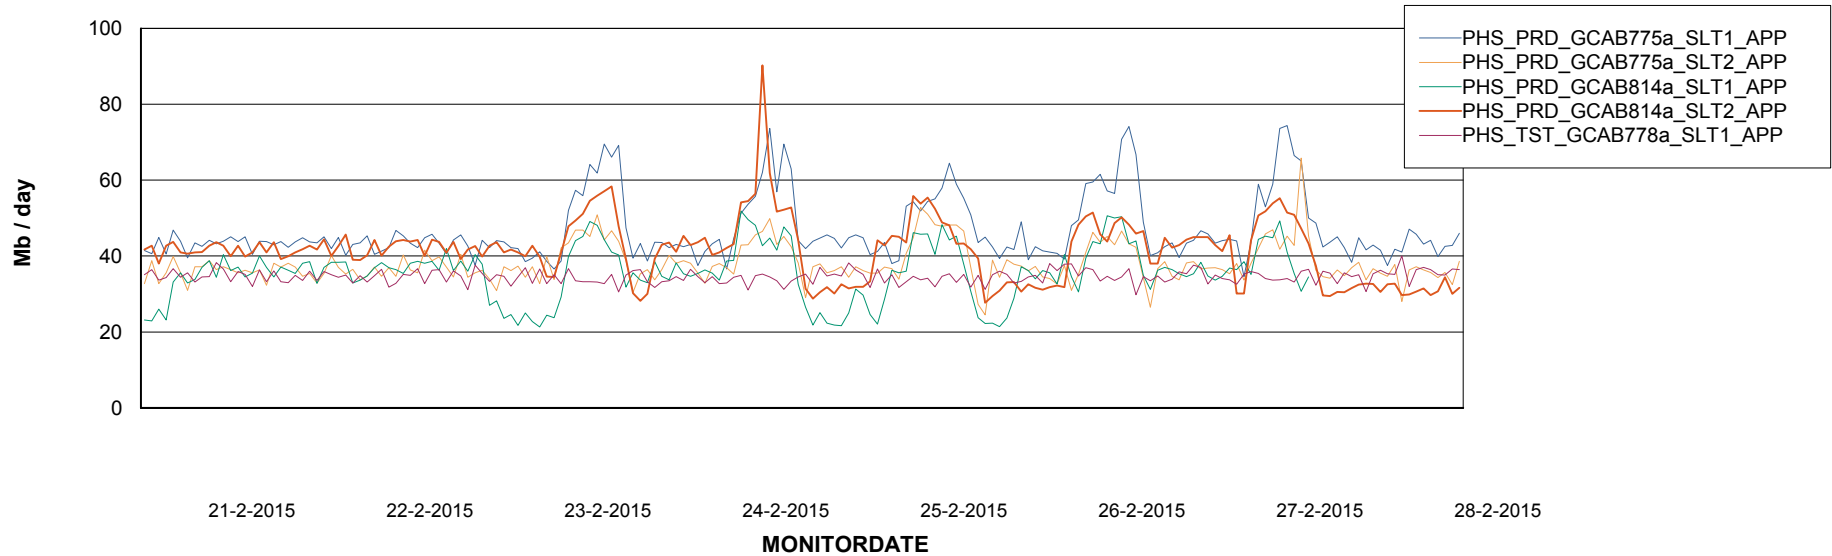

Weekly SLA Customer Report

Customer PHS_Production
Database ID 47

=====
STANDBY DATABASE HEALTH PHS_Production
=====

Recovery lag for last 7 days

Weekly SLA Customer Report

Customer PHS_Production
Database ID 47

=====
ABSolute Application Server Services
=====

Disaster per ABS Server

Avg memory used per ABS Server Service

Weekly SLA Customer Report

Customer PHS_Production
Database ID 47

=====
ABSolute Application Server Services
=====