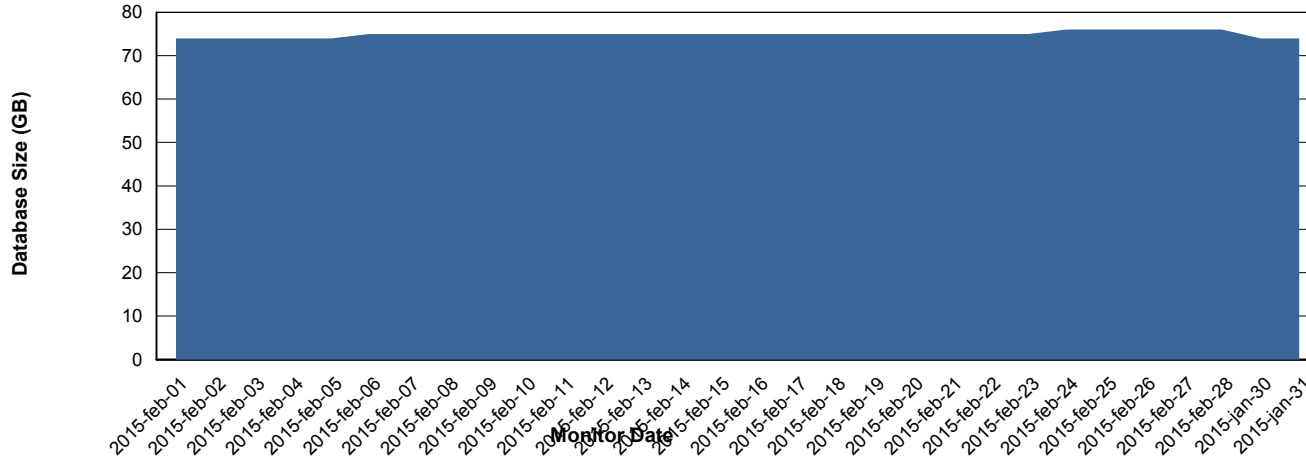

Database growth over last month

=====
DATABASE TABLESPACES PHSDB_Production
=====

TOTAL DATABASE SIZE PER TABLESPACE

Date	Tablespace Name	Filesize (Gb)	Usedsize (Gb)	Percentage free
28-2-2015	ABSDATA	93	75	19
	INDX	2	0	100
27-2-2015	ABSDATA	93	75	19
	INDX	2	0	100
26-2-2015	ABSDATA	93	75	19
	INDX	2	0	100
25-2-2015	ABSDATA	93	75	19
	INDX	2	0	100
24-2-2015	ABSDATA	93	75	19
	INDX	2	0	100
23-2-2015	ABSDATA	93	75	19
	INDX	2	0	100
22-2-2015	ABSDATA	93	75	19
	INDX	2	0	100