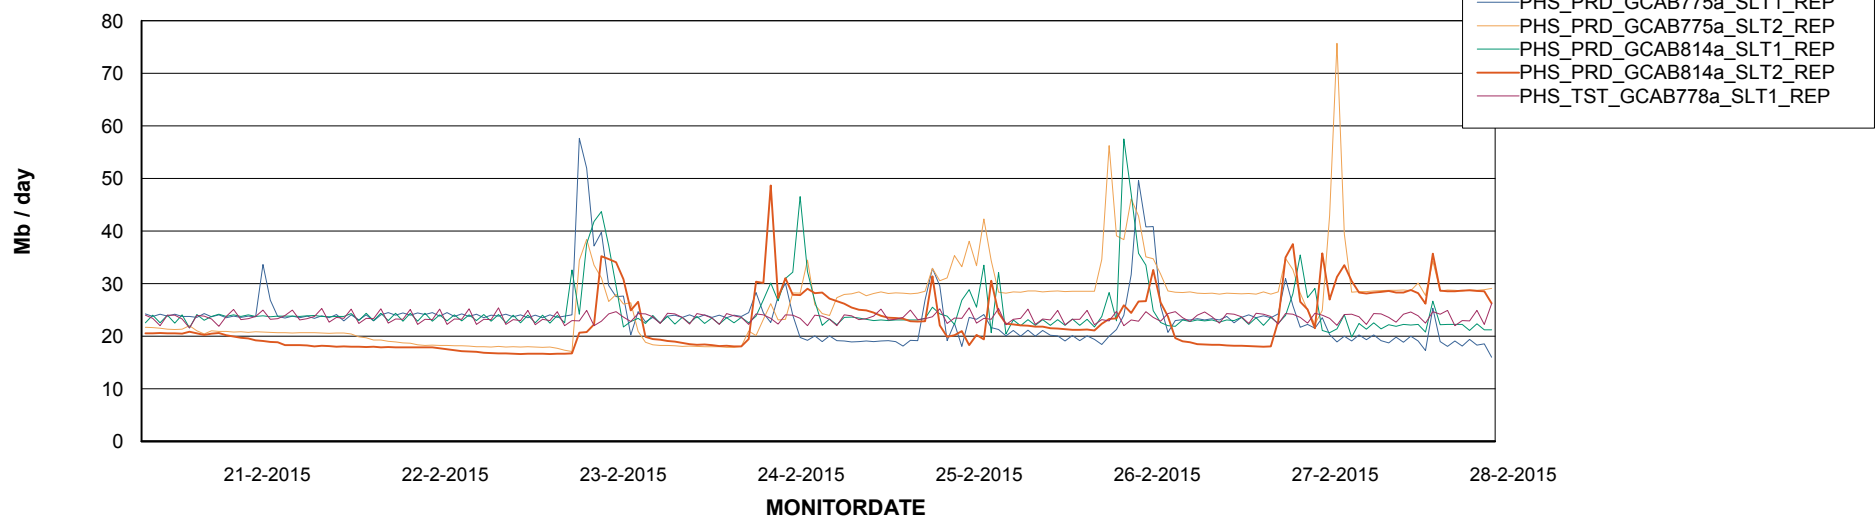

Avg users per day per ABS server

Weekly SLA Customer Report

Customer PHS_Production
Database ID 47

=====
ABSolute Application ReportServer Services
=====

Disaster per ReportServer

Avg memory used per ReportServer Service