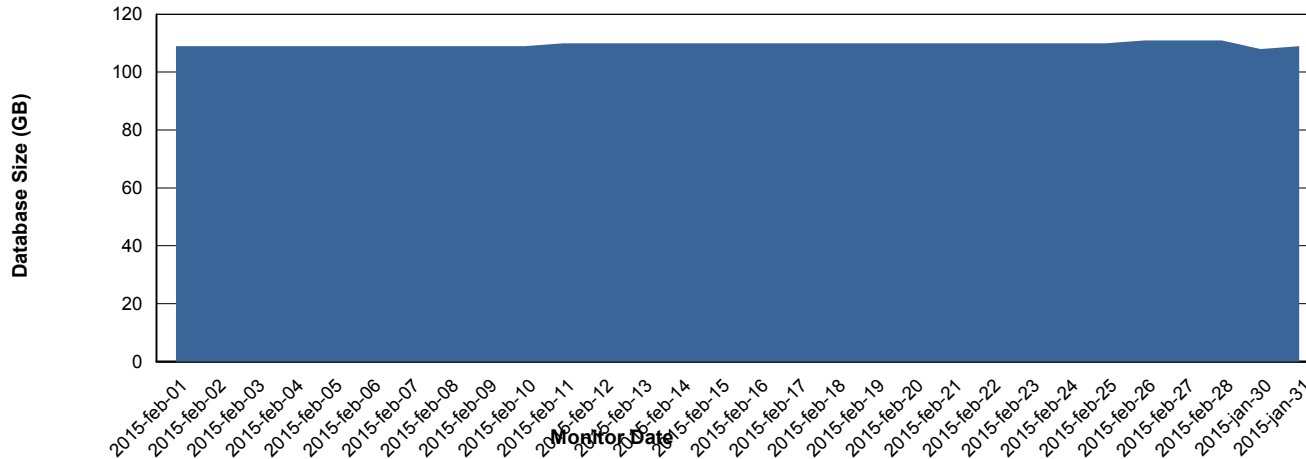

Weekly SLA Customer Report

Customer FIS_Production
Database ID 46

=====
DATABASE SIZE FISDB_Production
=====

Database growth over last month

=====
DATABASE TABLESPACES FISDB_Production
=====

TOTAL DATABASE SIZE PER TABLESPACE

Date	Tablespace Name	Filesize (Gb)	Usedsize (Gb)	Percentage free
28-2-2015	ABSDATA	62	50	19
	INDX	75	60	20
27-2-2015	ABSDATA	62	50	19
	INDX	75	60	20
26-2-2015	ABSDATA	62	50	19
	INDX	75	60	20
25-2-2015	ABSDATA	62	50	19
	INDX	75	60	20
24-2-2015	ABSDATA	62	50	19
	INDX	75	60	20
23-2-2015	ABSDATA	62	50	19
	INDX	75	60	20
22-2-2015	ABSDATA	62	50	19
	INDX	75	60	20