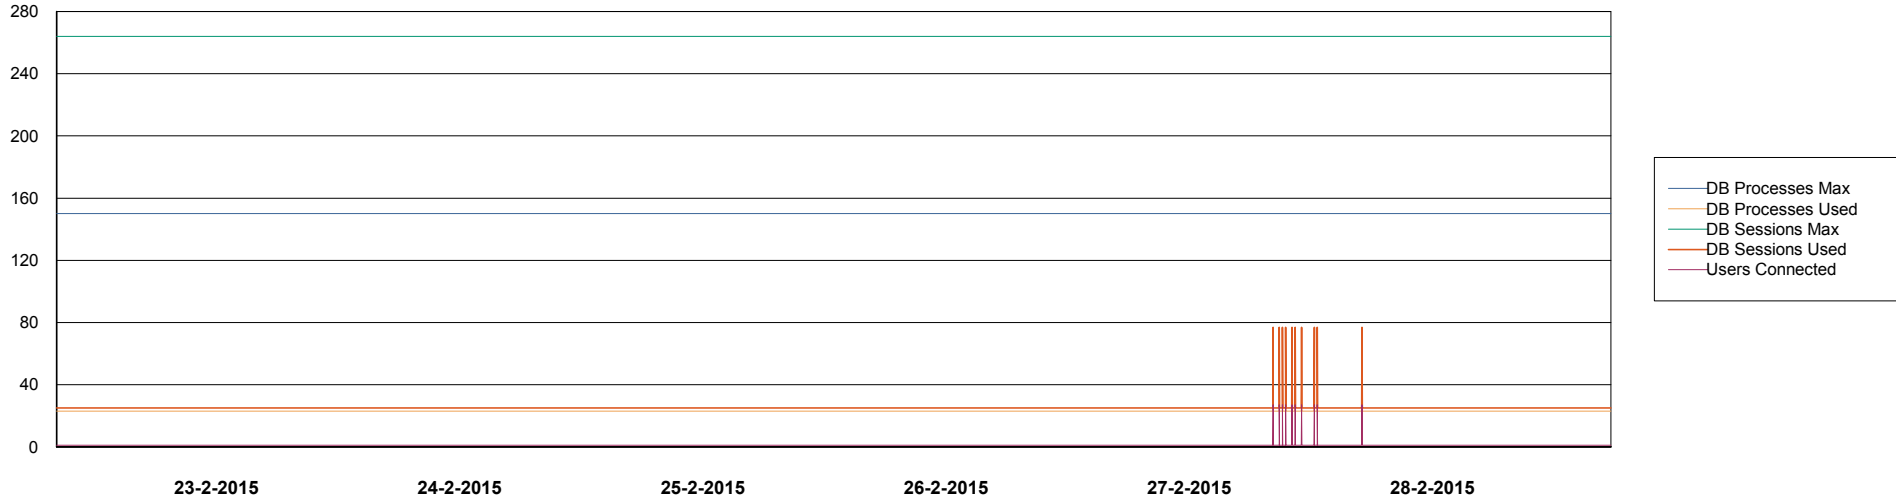

Weekly SLA Customer Report

Customer FIS_Production
Database ID 46

DATABASE PERFORMANCE FISDB_Standby