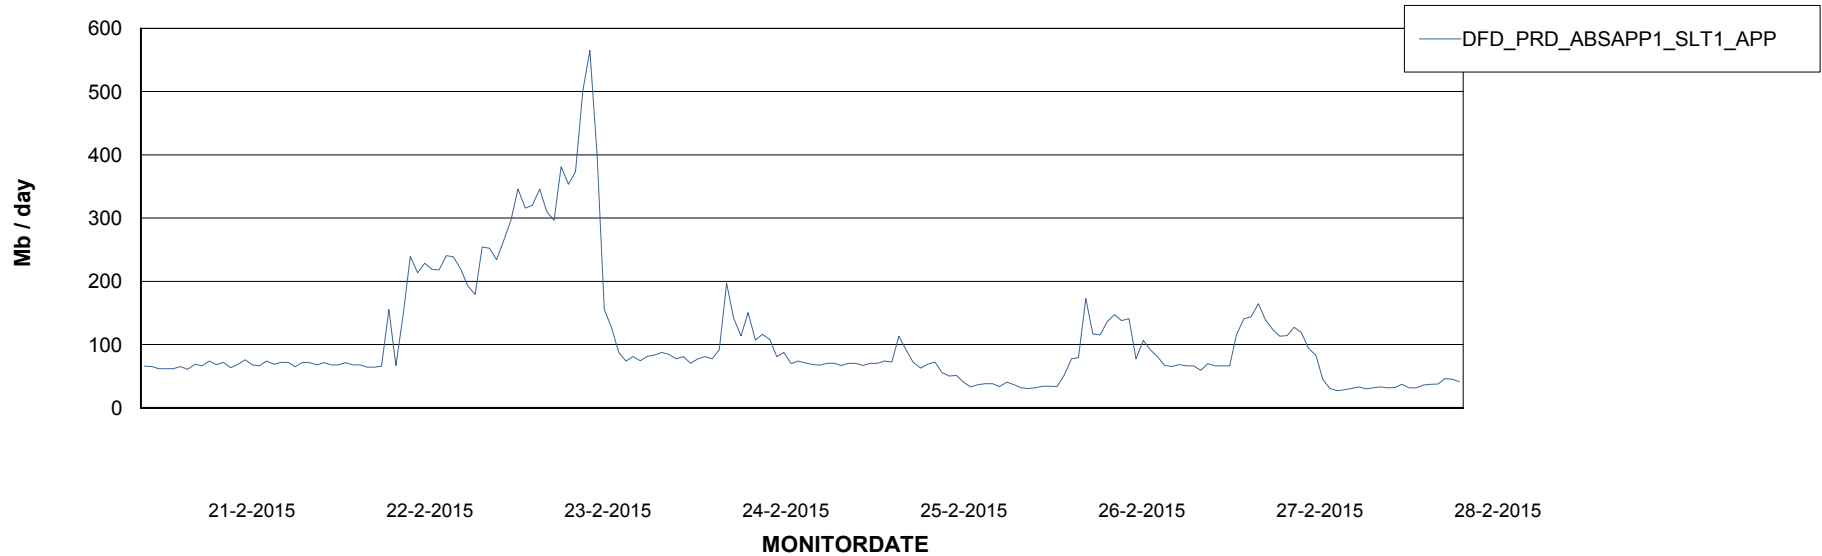

Avg memory used per ABS Server Service