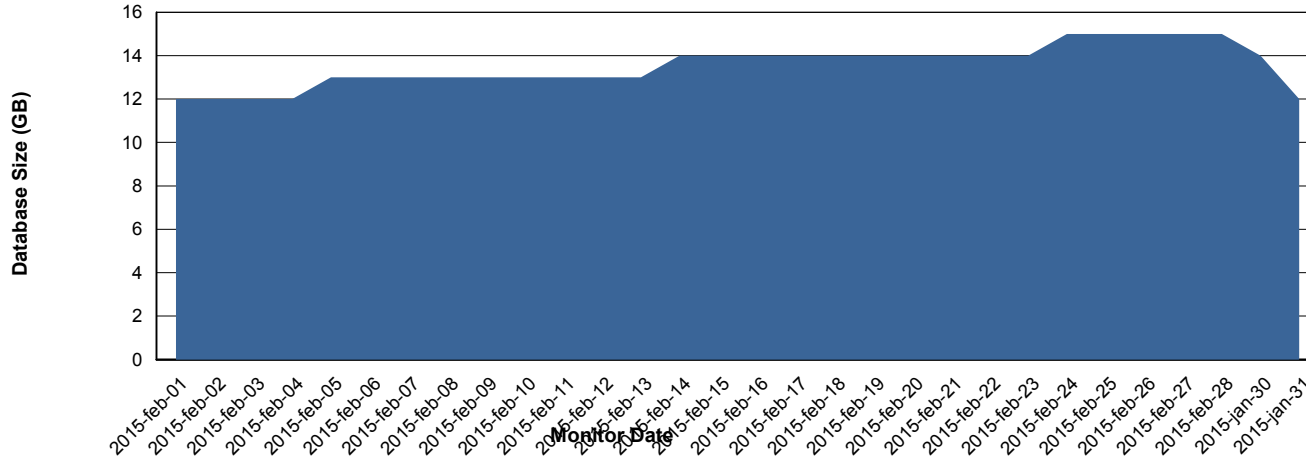

Customer DFD Production
Database ID 39

DATABASE PERFORMANCE

DFDDBBI_Production

Weekly SLA Customer Report

Customer DFD Production
Database ID 39

=====
DATABASE SIZE DFDDDB_Production
=====

Database growth over last month