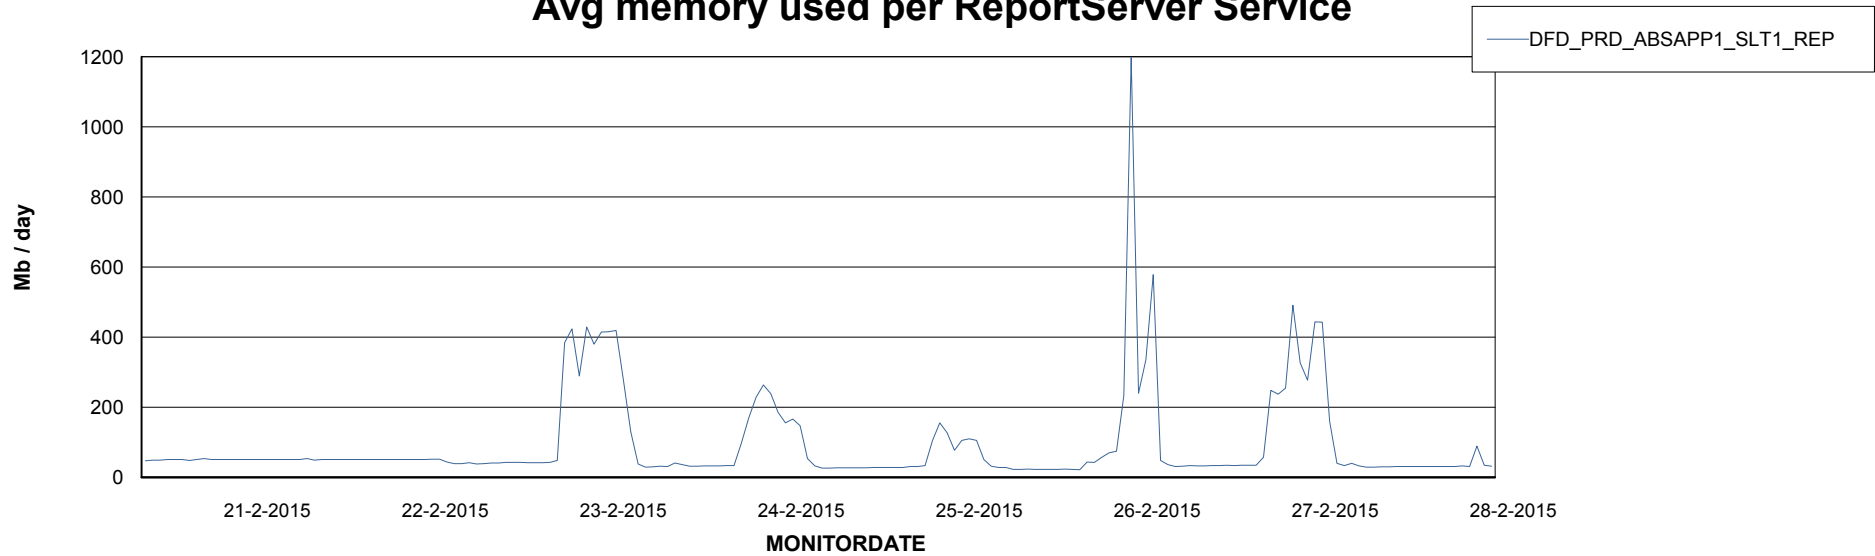

Customer DFD Production
Database ID 39

=====
ABSolute Application ReportServer Services
=====

Disaster per ReportServer

Avg memory used per ReportServer Service

Weekly SLA Customer Report

Customer DFD Production
Database ID 39