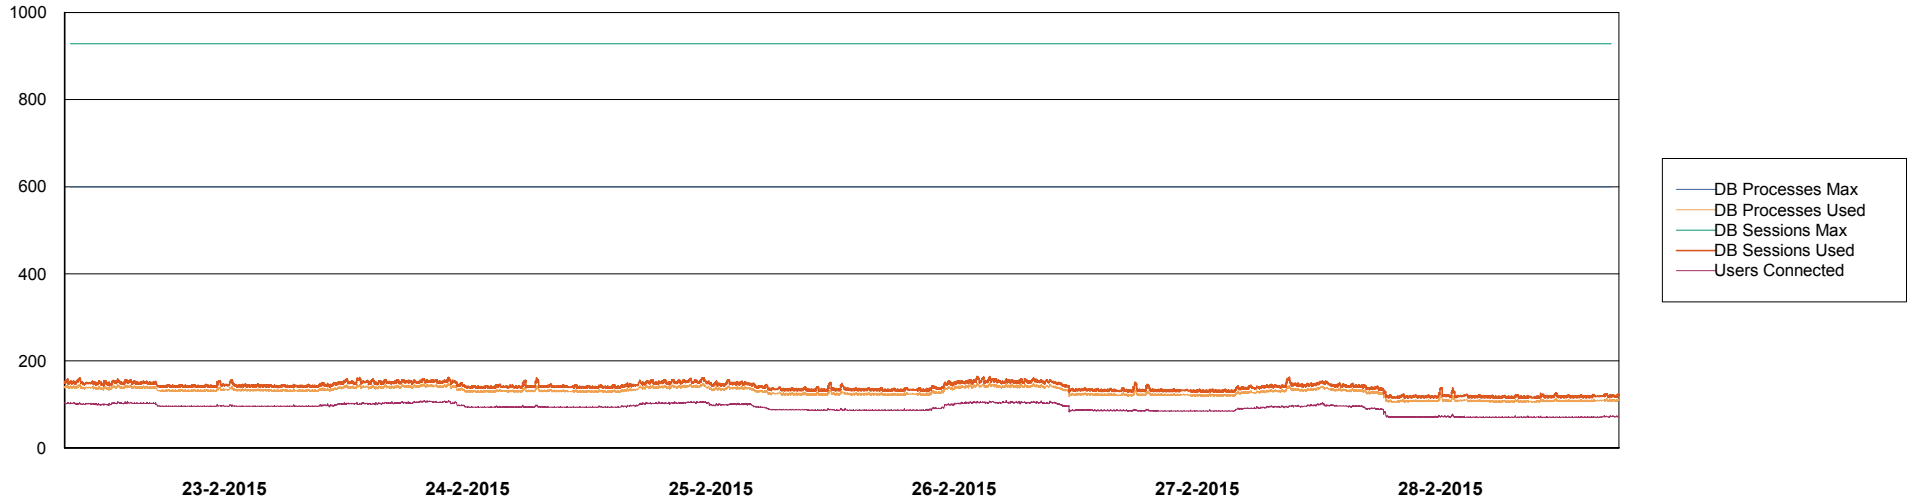

=====
 HARDDISK USAGE DFD_PRD_ORACLE2
 =====

	Total disk space on C (GB)	Free disk space on C (GB)	Total disk space on D (GB)	Free disk space on D (GB)	Total disk space on E (GB)	Free disk space on E (GB)	Total disk space on F (GB)	Free disk space on F (GB)
28-2-2015	78	58	479	344	400	64	800	750
27-2-2015	78	58	479	344	400	66	800	750
26-2-2015	78	58	479	344	400	70	800	750
25-2-2015	78	58	479	344	400	73	800	750
24-2-2015	78	58	479	344	400	76	800	750
23-2-2015	78	58	479	344	400	79	800	750
22-2-2015	78	58	479	344	400	81	800	750

Weekly SLA Customer Report

Customer DFD Production
Database ID 39

DATABASE PERFORMANCE DFDDB_Production

Weekly SLA Customer Report

Customer DFD Production
Database ID 39

DATABASE PERFORMANCE DFDDB_Standby

Weekly SLA Customer Report