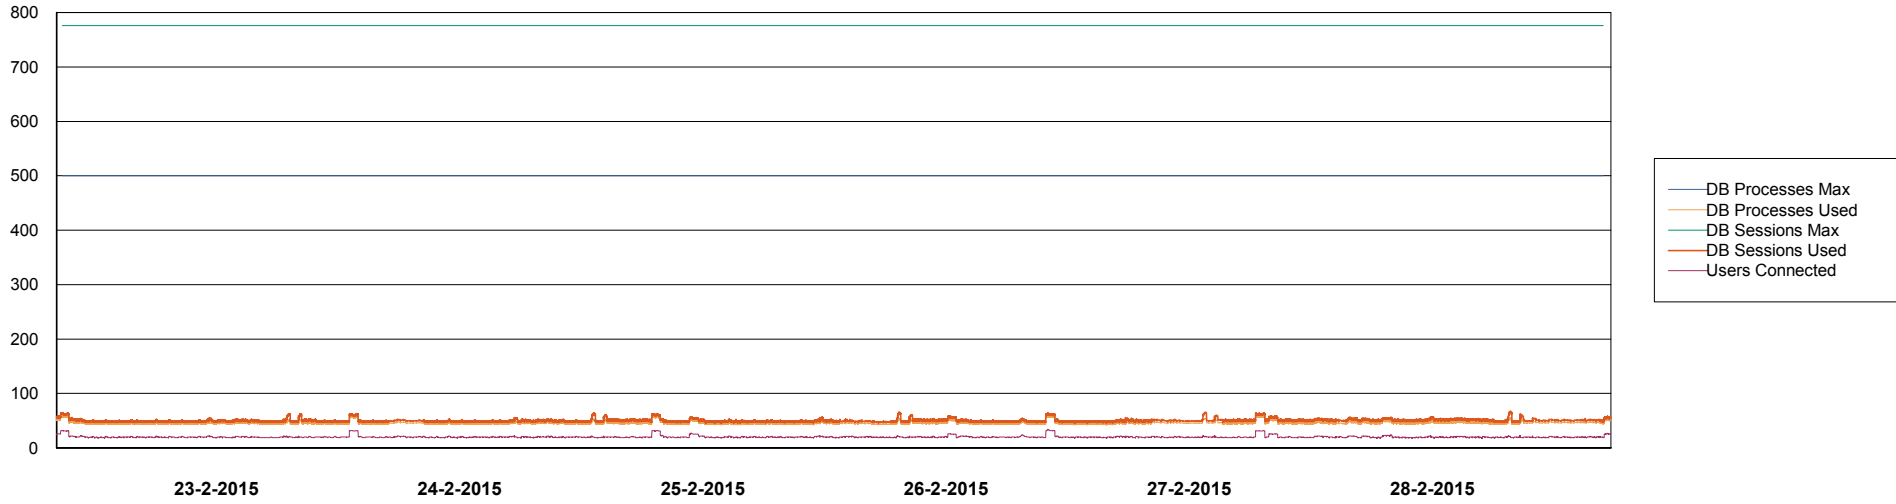

Weekly SLA Customer Report

Customer DFD Production
Database ID 39

DATABASE PERFORMANCE DFDDB_Production

Weekly SLA Customer Report

Customer DFD Production
Database ID 39

DATABASE PERFORMANCE DFDDB_Standby

Weekly SLA Customer Report

Customer DFD Production
Database ID 39

DATABASE PERFORMANCE

DFDDBBI_Production

Weekly SLA Customer Report

Customer DFD Production
Database ID 39

=====
DATABASE SIZE DFDDDB_Production
=====

Database growth over last month