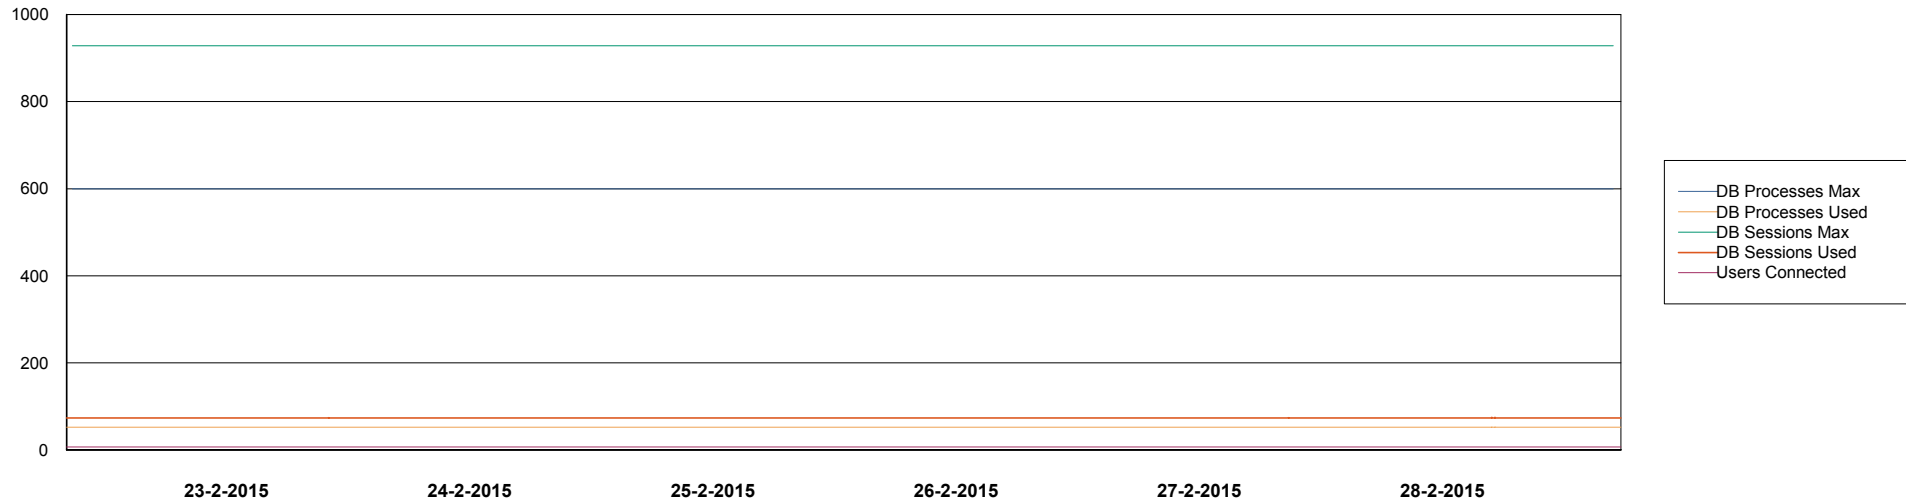

Weekly SLA Customer Report

Customer DFD Production
Database ID 39

DATABASE PERFORMANCE DFDDB_Production

Weekly SLA Customer Report

Customer DFD Production
Database ID 39

DATABASE PERFORMANCE DFDDB_Standby

Weekly SLA Customer Report

Customer DFD Production
Database ID 39

DATABASE PERFORMANCE

DFDDBBI_Production

Weekly SLA Customer Report

Customer DFD Production
Database ID 39

=====
DATABASE SIZE DFDDDB_Production
=====

Database growth over last month