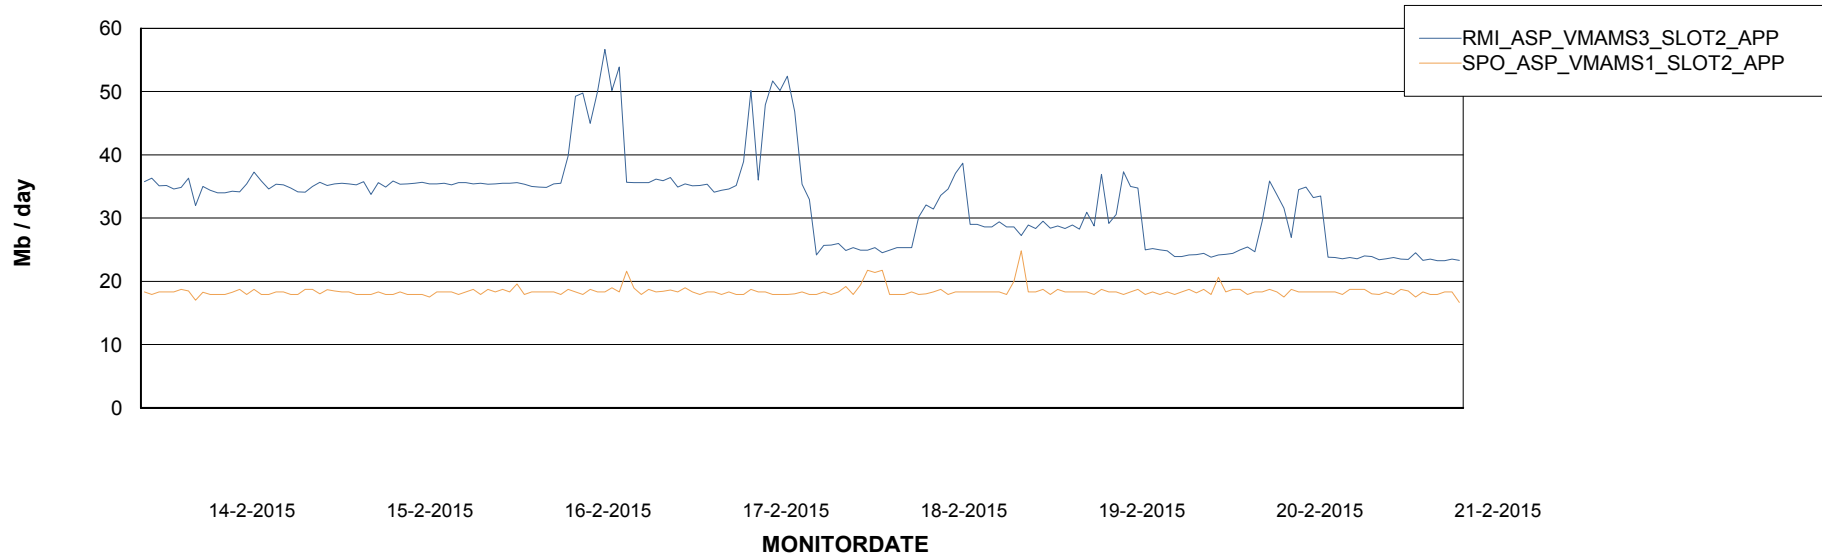

Weekly SLA Customer Report

Customer ABS ASP Production
Database ID 54

Weekly SLA Customer Report

Customer ABS ASP Production
Database ID 54

ABSolute Application Server Services

Disaster per ABS Server

Avg memory used per ABS Server Service

Weekly SLA Customer Report

Customer ABS ASP Production
Database ID 54

=====
ABSolute Application Server Services
=====

Avg users per day per ABS server

Weekly SLA Customer Report

Customer ABS ASP Production
Database ID 54