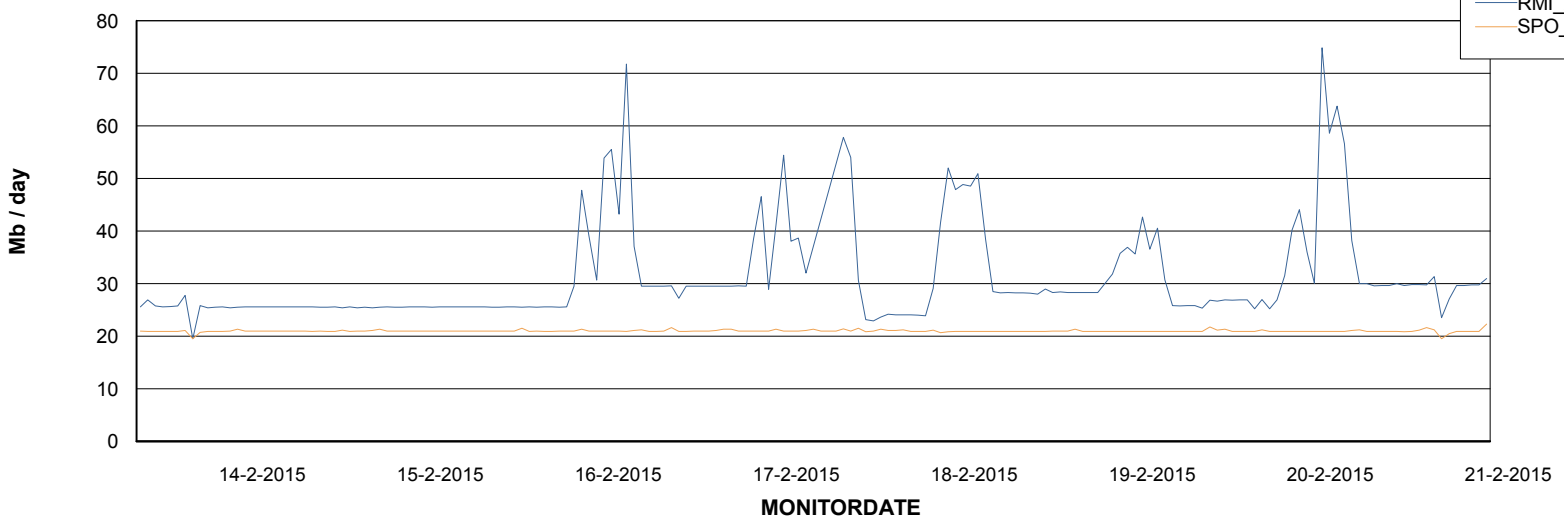

Avg memory used per ReportServer Service