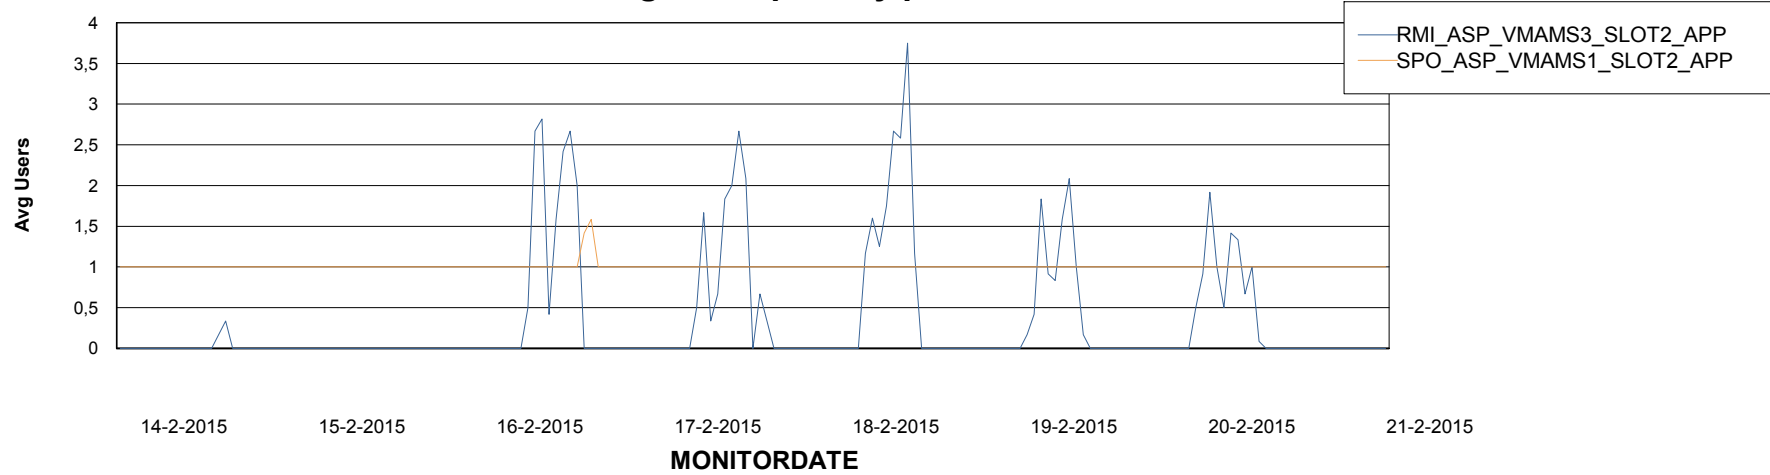

Weekly SLA Customer Report

Customer ABS ASP Production
Database ID 54

Weekly SLA Customer Report

Customer ABS ASP Production
Database ID 54

ABSolute Application Server Services

Disaster per ABS Server

Avg memory used per ABS Server Service

Weekly SLA Customer Report

Customer ABS ASP Production
Database ID 54

=====
ABSolute Application Server Services
=====

Avg users per day per ABS server

Weekly SLA Customer Report

Customer ABS ASP Production
Database ID 54