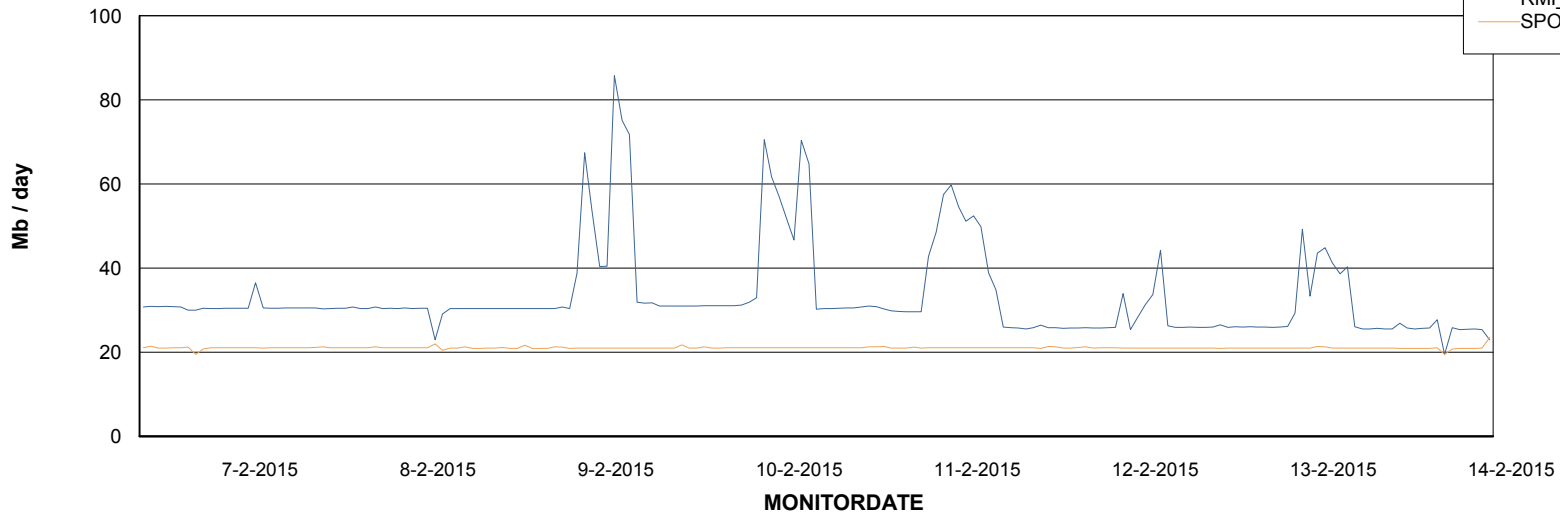

Avg memory used per ReportServer Service