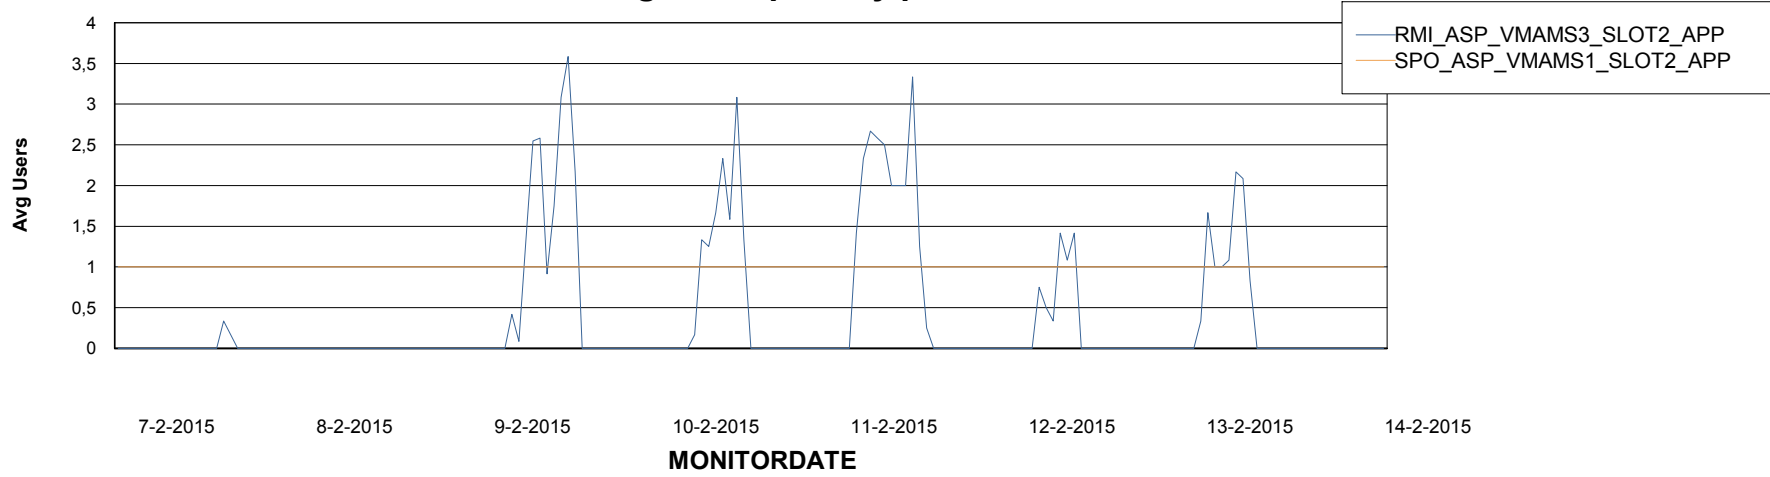

Avg memory used per ABS Server Service

Weekly SLA Customer Report

Customer ABS ASP Production
Database ID 54

=====
ABSolute Application Server Services
=====

Avg users per day per ABS server

Weekly SLA Customer Report