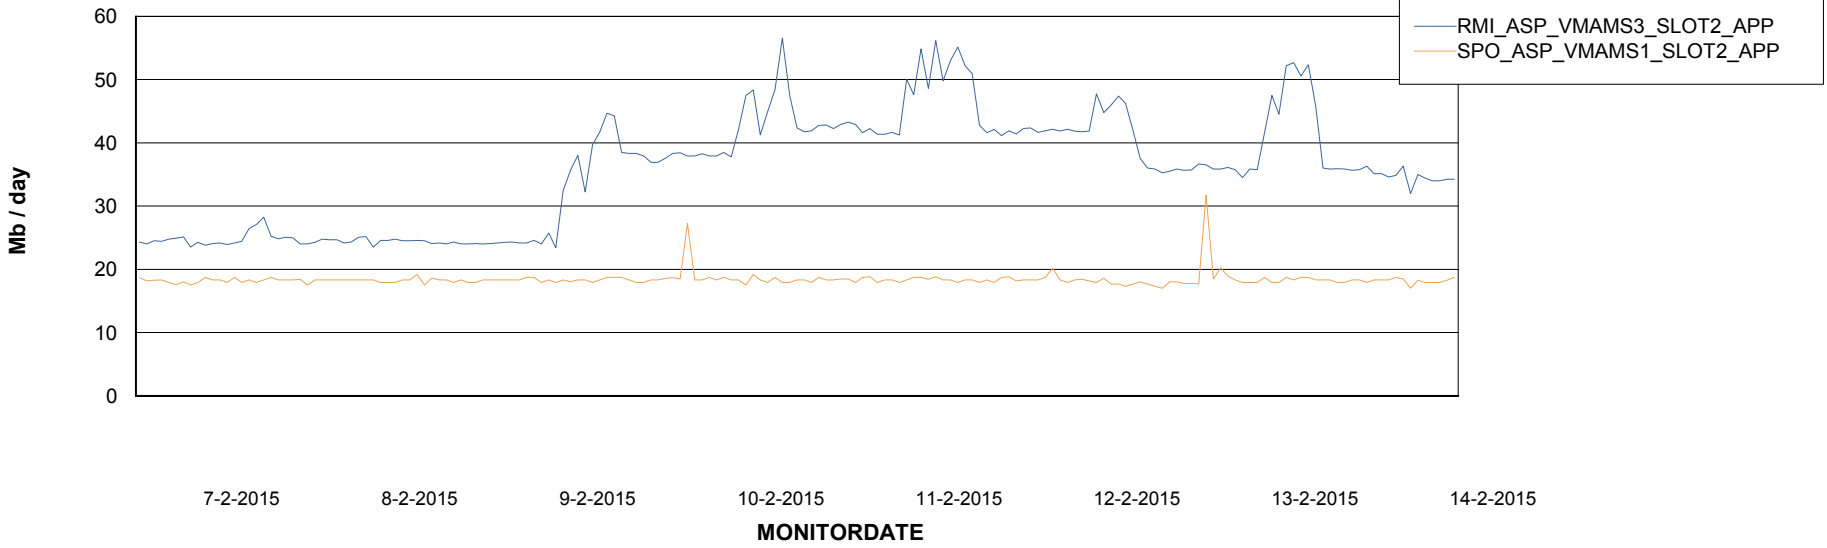

Weekly SLA Customer Report

Customer ABS ASP Production
Database ID 54

Weekly SLA Customer Report

Customer ABS ASP Production
Database ID 54

=====
ABSolute Application Server Services
=====

Disaster per ABS Server

Avg memory used per ABS Server Service

Weekly SLA Customer Report

Customer ABS ASP Production
Database ID 54

=====
ABSolute Application Server Services
=====

Avg users per day per ABS server

Weekly SLA Customer Report