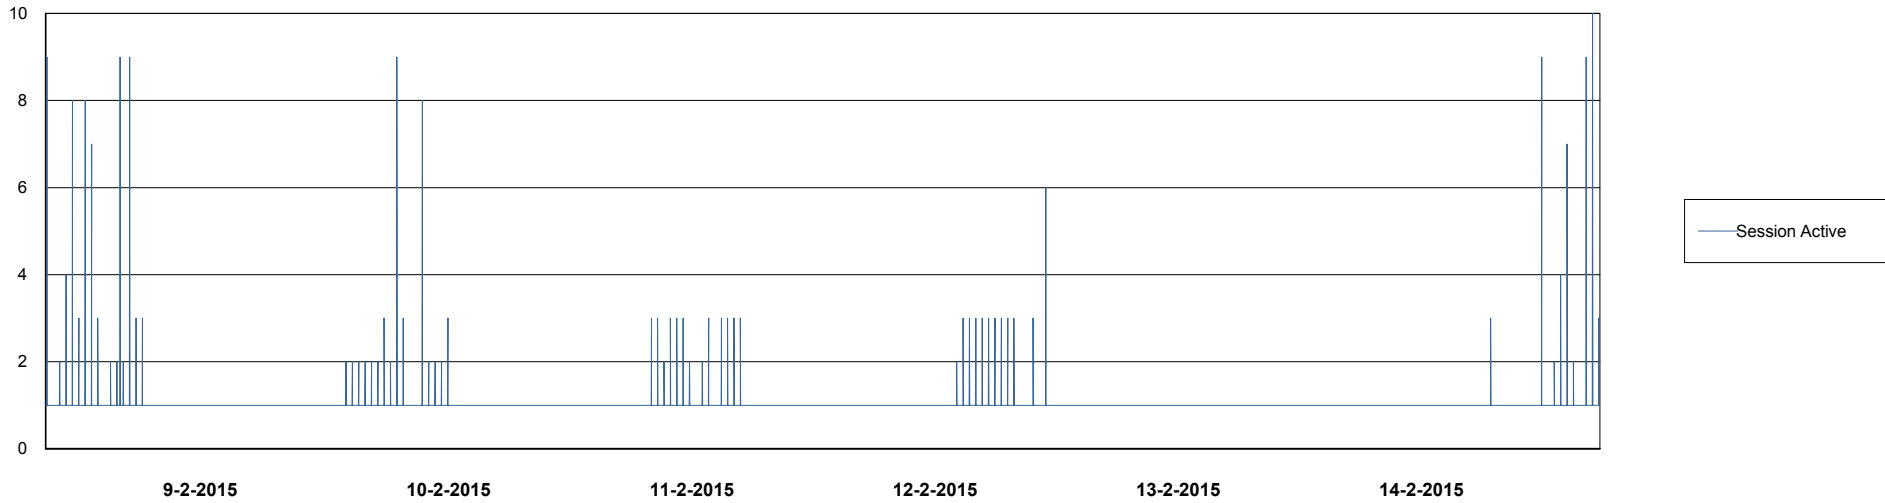

Weekly SLA Customer Report

Customer CIW Production
Database ID 45

DATABASE PERFORMANCE CIWDB_Production

- DB Processes Max
- DB Processes Used
- DB Sessions Max
- DB Sessions Used
- Users Connected

- Session Active

Weekly SLA Customer Report

Customer CIW Production
Database ID 45

DATABASE PERFORMANCE CIWDB_Standby

Weekly SLA Customer Report

Customer CIW Production
 Database ID 45

=====
 DATABASE SIZE CIWDB_Production
 =====