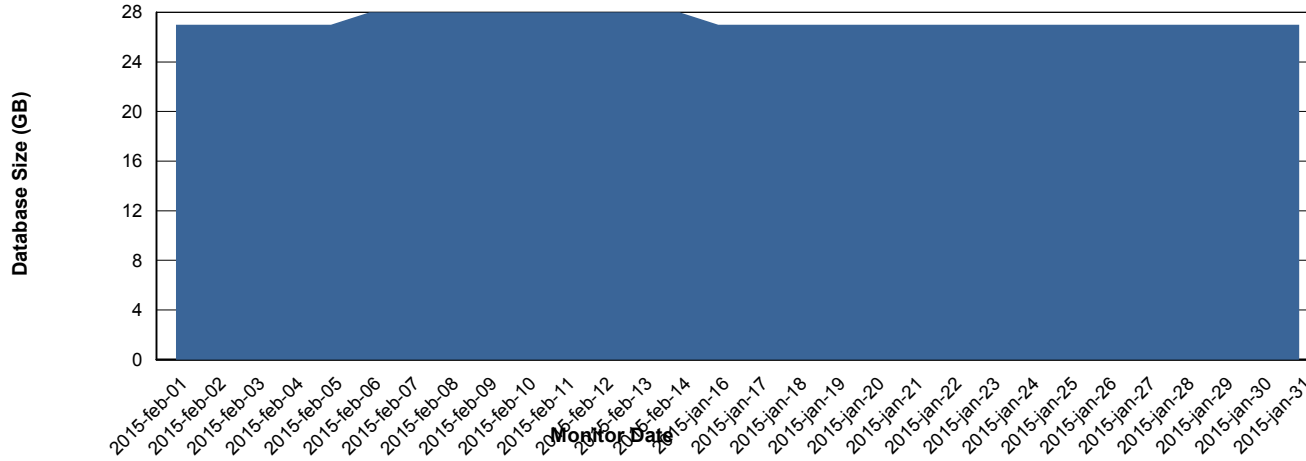

Weekly SLA Customer Report

Customer CIW Production
Database ID 45

DATABASE PERFORMANCE CIWDB_Standby

Weekly SLA Customer Report

Customer CIW Production
 Database ID 45

=====
 DATABASE SIZE CIWDB_Production
 =====

Database growth over last month

=====
 DATABASE TABLESPACES CIWDB_Production
 =====

TOTAL DATABASE SIZE PER TABLESPACE

Date	Tablespace Name	Filesize (Gb)	Usedsize (Gb)	Percentage free
14-2-2015	ABSDATA	34	25	26
	INDX	3	2	33
13-2-2015	ABSDATA	34	25	26
	INDX	3	2	33
12-2-2015	ABSDATA	34	25	26
	INDX	3	2	33
11-2-2015	ABSDATA	34	25	26
	INDX	3	2	33
10-2-2015	ABSDATA	34	25	26
	INDX	3	2	33
9-2-2015	ABSDATA	34	25	26
	INDX	3	2	33
8-2-2015	ABSDATA	34	25	26
	INDX	3	2	33