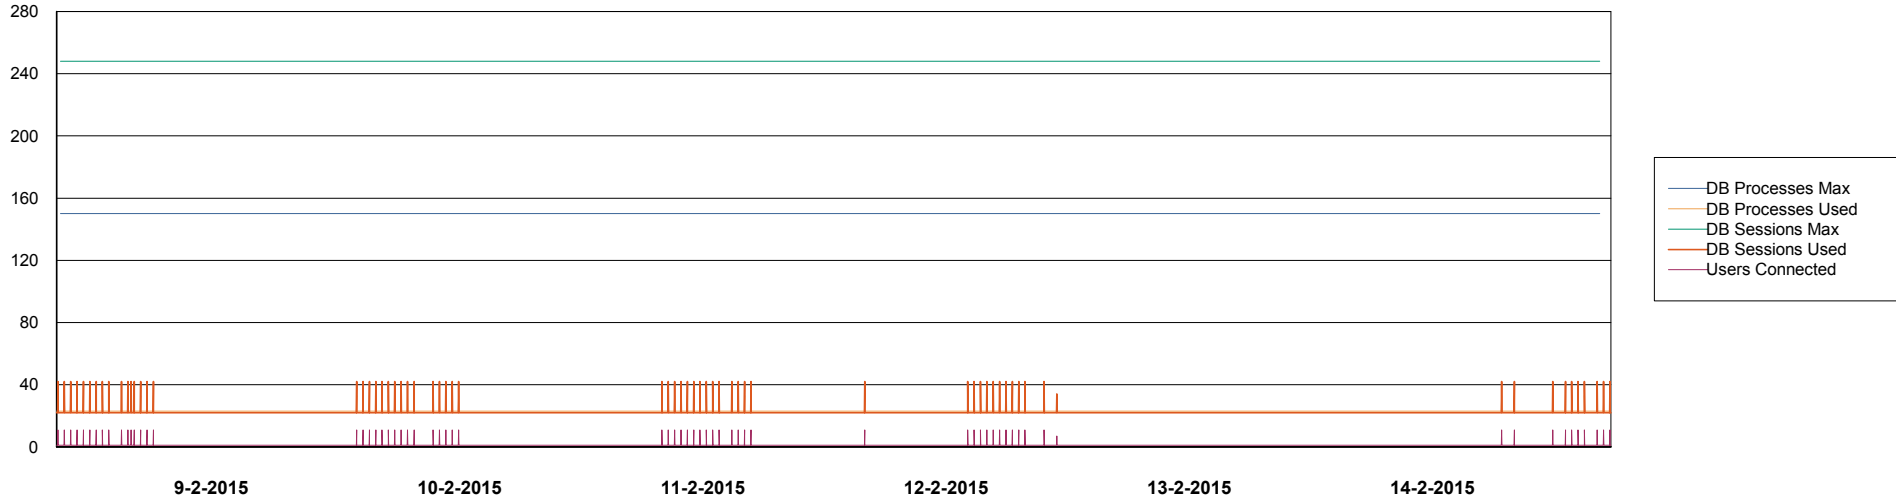

Weekly SLA Customer Report

Customer CIW Production
Database ID 45

DATABASE PERFORMANCE CIWDB_Production

- DB Processes Max
- DB Processes Used
- DB Sessions Max
- DB Sessions Used
- Users Connected

- Session Active

Weekly SLA Customer Report

Customer CIW Production
Database ID 45

DATABASE PERFORMANCE CIWDB_Standby

Weekly SLA Customer Report

Customer CIW Production
 Database ID 45

=====
 DATABASE SIZE CIWDB_Production
 =====