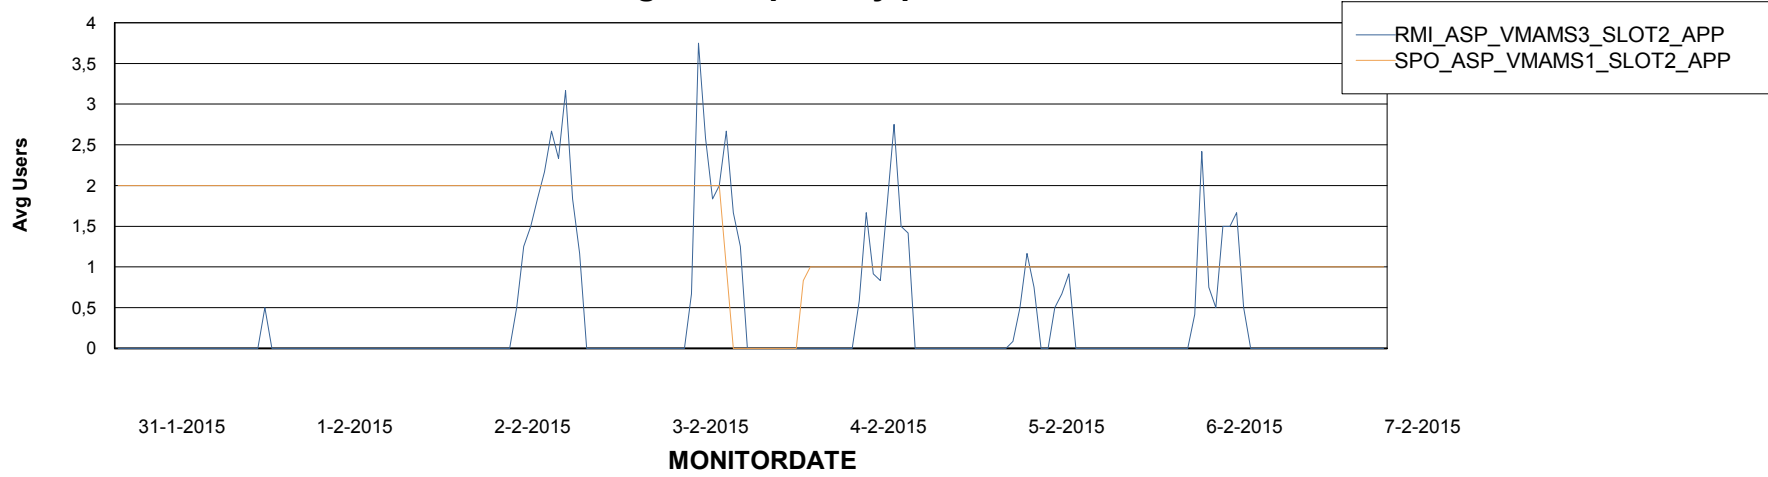

Weekly SLA Customer Report

Customer ABS ASP Production
Database ID 54

=====
ABSolute Application Server Services
=====

Avg users per day per ABS server