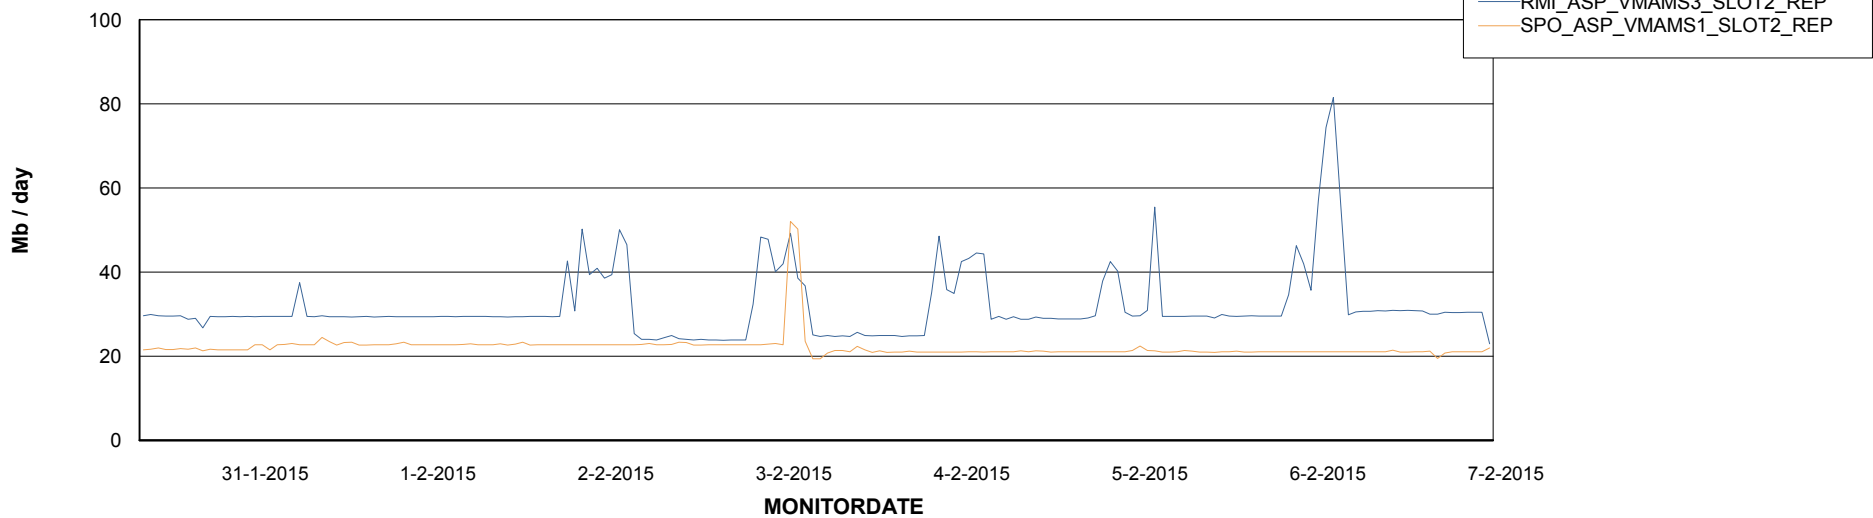

Avg memory used per ReportServer Service