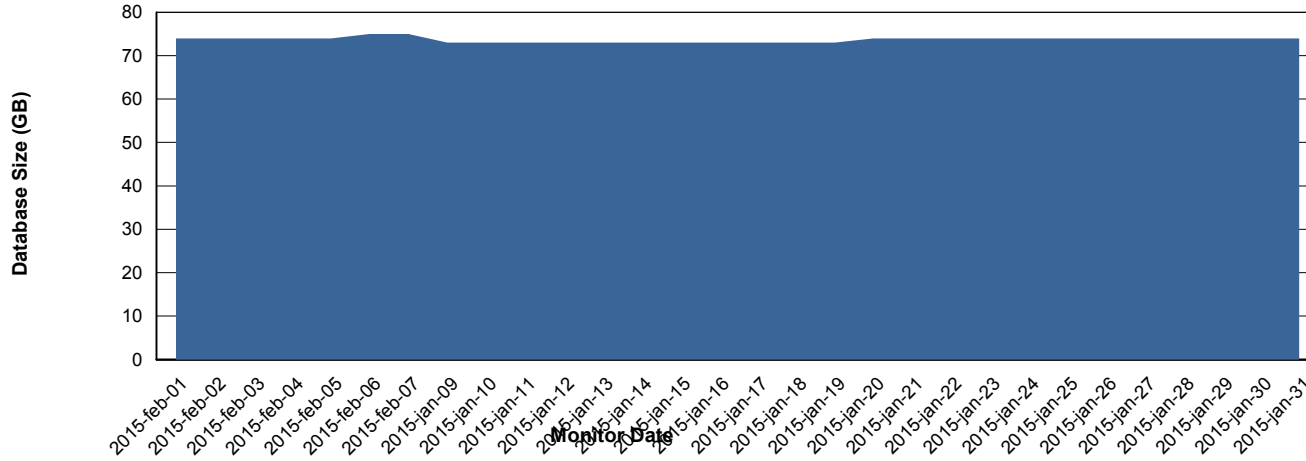

Database growth over last month

=====
DATABASE TABLESPACES PHSDB_Production
=====

TOTAL DATABASE SIZE PER TABLESPACE

Date	Tablespace Name	Filesize (Gb)	Usedsize (Gb)	Percentage free
7-2-2015	ABSDATA	93	74	20
	INDX	2	0	100
6-2-2015	ABSDATA	93	74	20
	INDX	2	0	100
5-2-2015	ABSDATA	93	74	20
	INDX	2	0	100
4-2-2015	ABSDATA	93	74	20
	INDX	2	0	100
3-2-2015	ABSDATA	93	74	20
	INDX	2	0	100
2-2-2015	ABSDATA	93	74	20
	INDX	2	0	100
1-2-2015	ABSDATA	93	72	23
	INDX	2	0	100