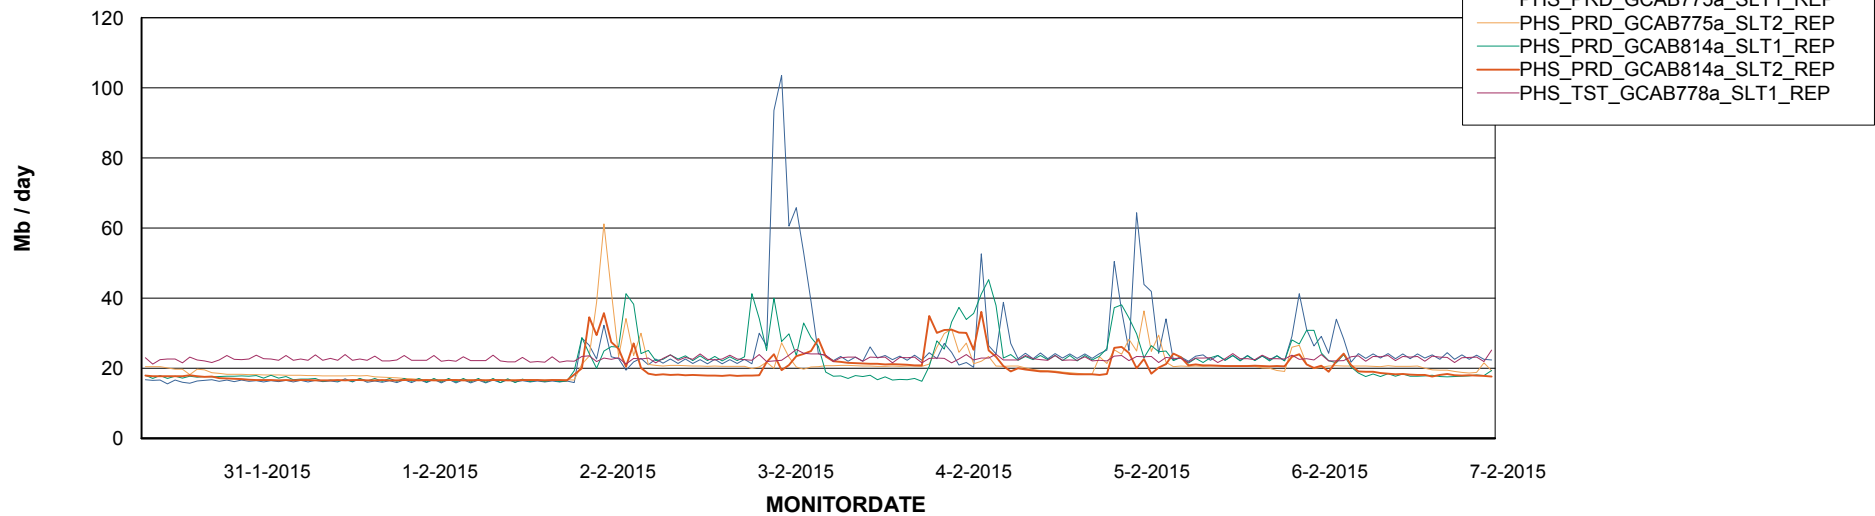

Avg users per day per ABS server

Weekly SLA Customer Report

Customer PHS_Production
Database ID 47

=====
ABSolute Application ReportServer Services
=====

Disaster per ReportServer

Avg memory used per ReportServer Service