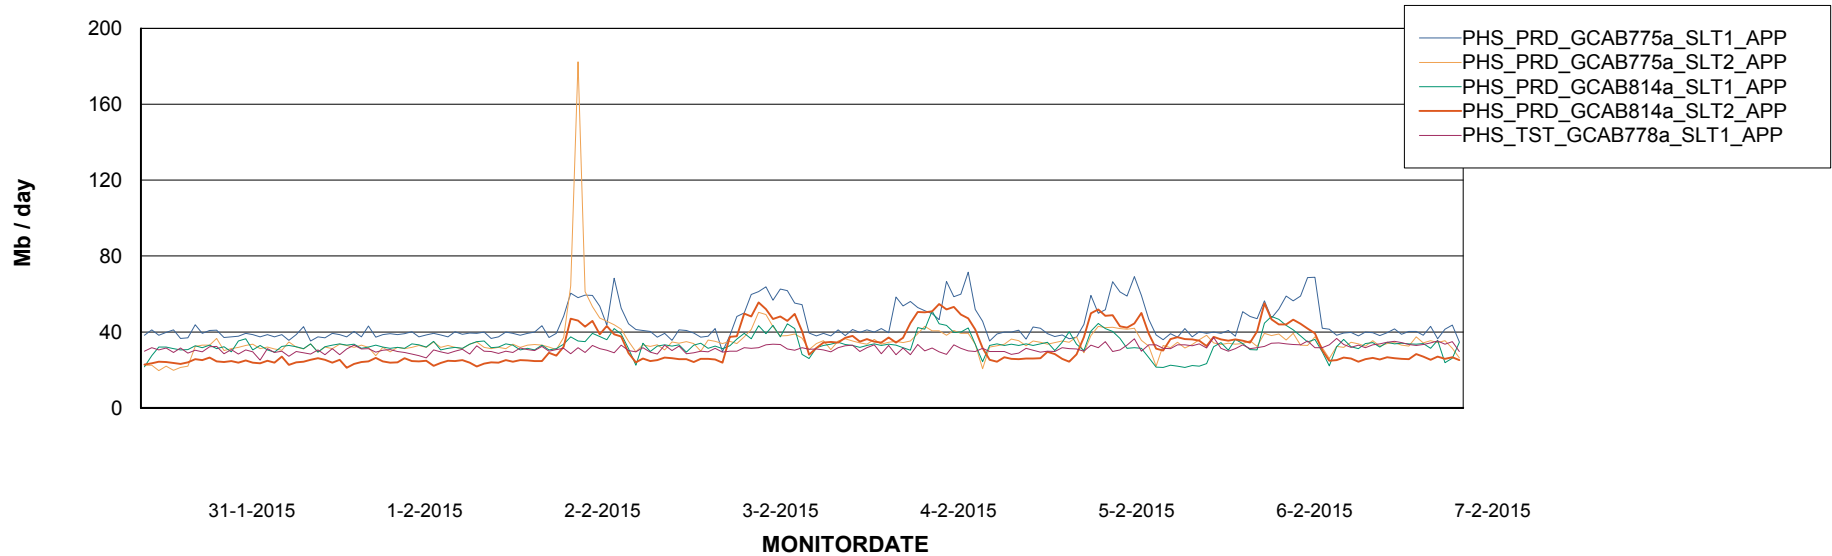

Weekly SLA Customer Report

Customer PHS_Production
Database ID 47

=====
STANDBY DATABASE HEALTH PHS_Production
=====

Recovery lag for last 7 days

Weekly SLA Customer Report

Customer PHS_Production
Database ID 47

=====
ABSolute Application Server Services
=====

Disaster per ABS Server

Avg memory used per ABS Server Service

Weekly SLA Customer Report

Customer PHS_Production
Database ID 47

=====
ABSolute Application Server Services
=====