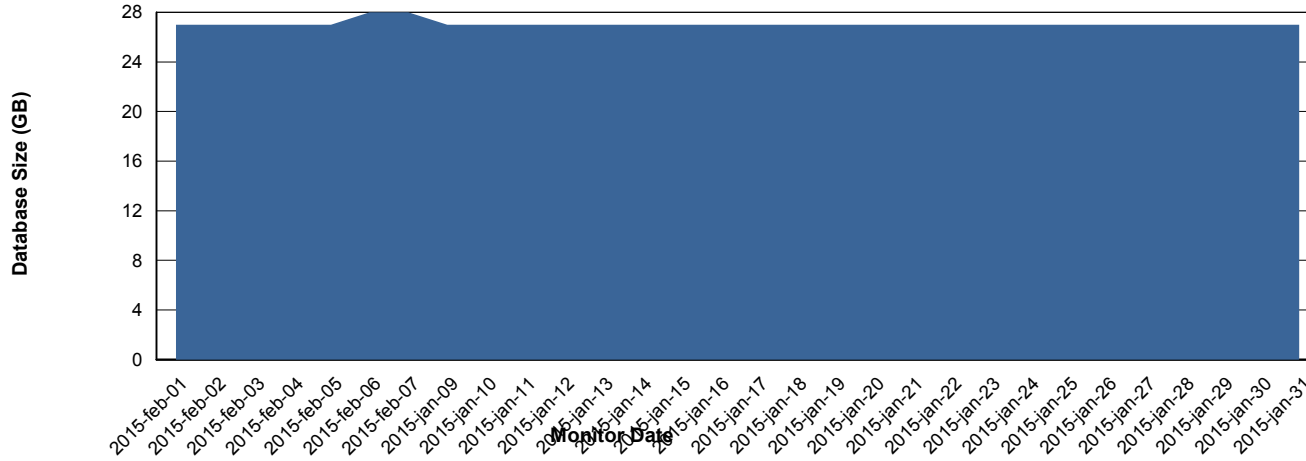

Database growth over last month

=====
DATABASE TABLESPACES CIWDB_Production
=====

TOTAL DATABASE SIZE PER TABLESPACE

Date	Tablespace Name	Filesize (Gb)	Usedsize (Gb)	Percentage free
7-2-2015	ABSDATA	34	25	26
	INDX	3	2	33
6-2-2015	ABSDATA	34	25	26
	INDX	3	2	33
5-2-2015	ABSDATA	34	25	26
	INDX	3	2	33
4-2-2015	ABSDATA	34	25	26
	INDX	3	2	33
3-2-2015	ABSDATA	34	25	26
	INDX	3	2	33
2-2-2015	ABSDATA	34	25	26
	INDX	3	2	33
1-2-2015	ABSDATA	34	25	26
	INDX	3	2	33