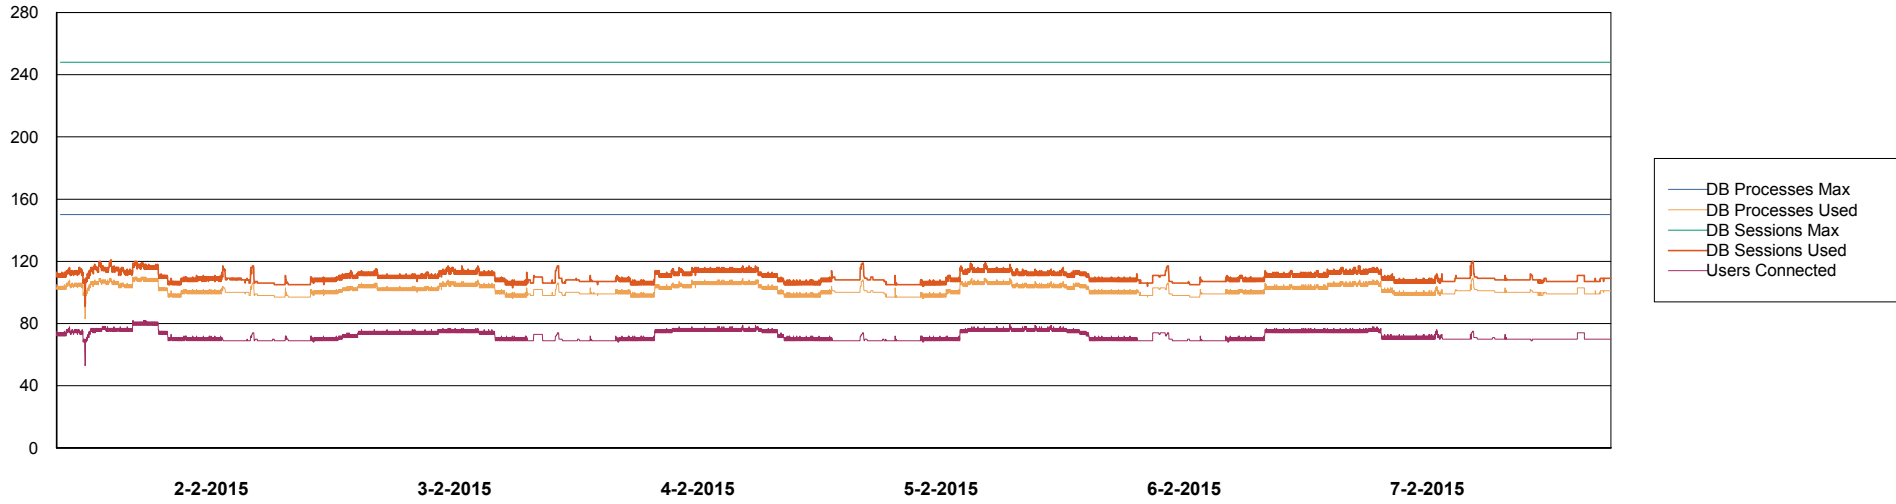

DATABASE PERFORMANCE CIWDB_Production