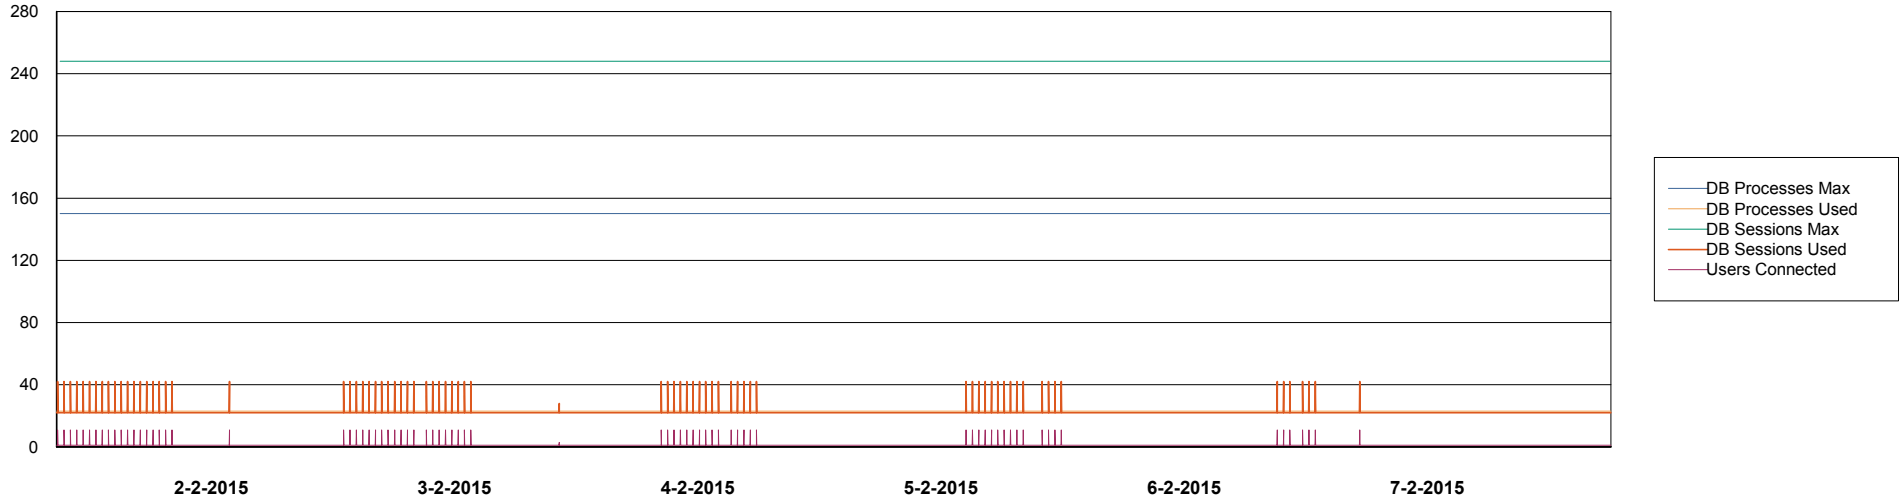

DATABASE PERFORMANCE CIWDB_Standby