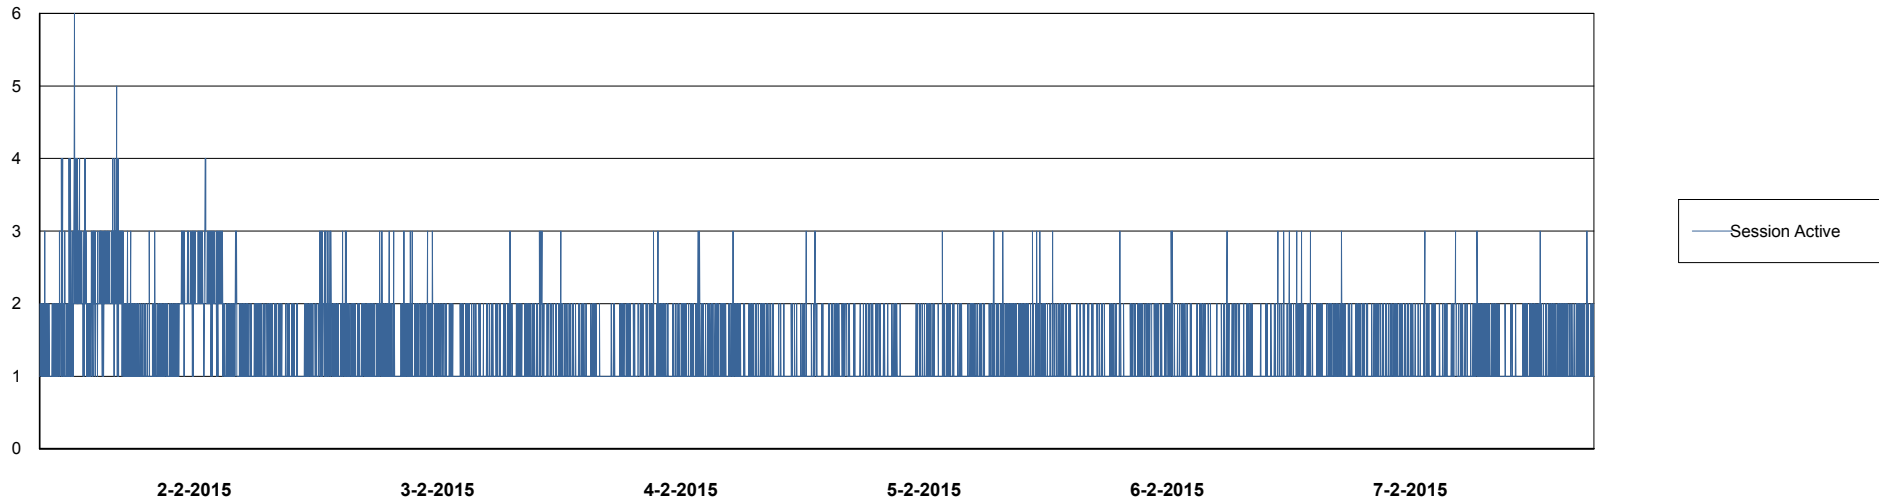

DATABASE PERFORMANCE CIWDB_Production