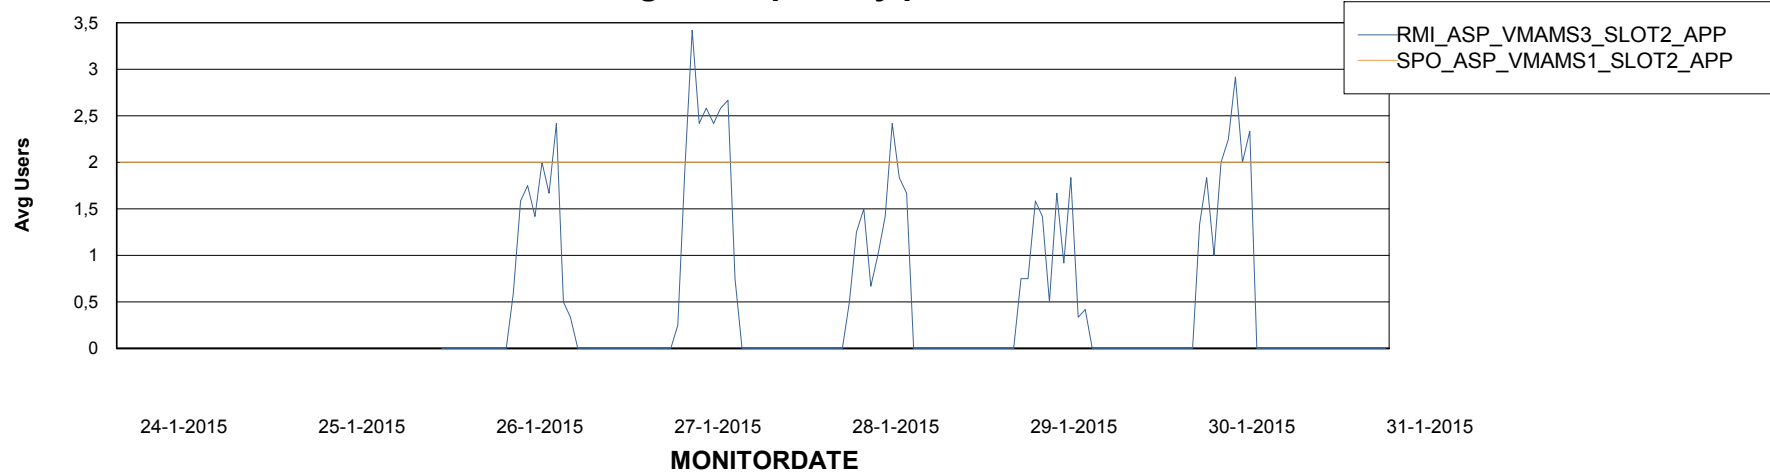

Weekly SLA Customer Report

Customer ABS ASP Production
Database ID 54

Weekly SLA Customer Report

Customer ABS ASP Production
Database ID 54

ABSolute Application Server Services

Disaster per ABS Server

Avg memory used per ABS Server Service

Weekly SLA Customer Report

Customer ABS ASP Production
Database ID 54

=====
ABSolute Application Server Services
=====

Avg users per day per ABS server

Weekly SLA Customer Report

Customer ABS ASP Production
Database ID 54