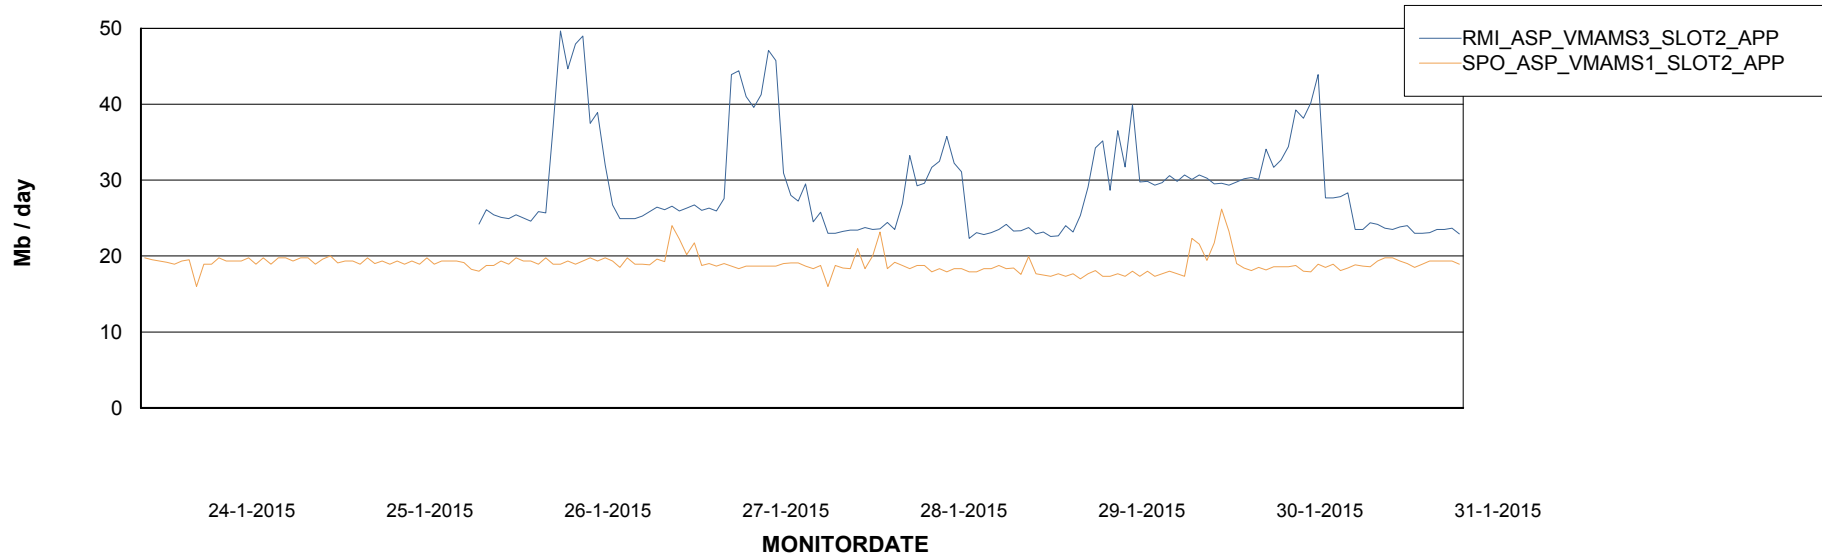

Weekly SLA Customer Report

Customer ABS ASP Production
Database ID 54

Weekly SLA Customer Report

Customer ABS ASP Production
Database ID 54

ABSolute Application Server Services

Disaster per ABS Server

Avg memory used per ABS Server Service

Weekly SLA Customer Report

Customer ABS ASP Production
Database ID 54

=====
ABSolute Application Server Services
=====

Avg users per day per ABS server

Weekly SLA Customer Report

Customer ABS ASP Production
Database ID 54