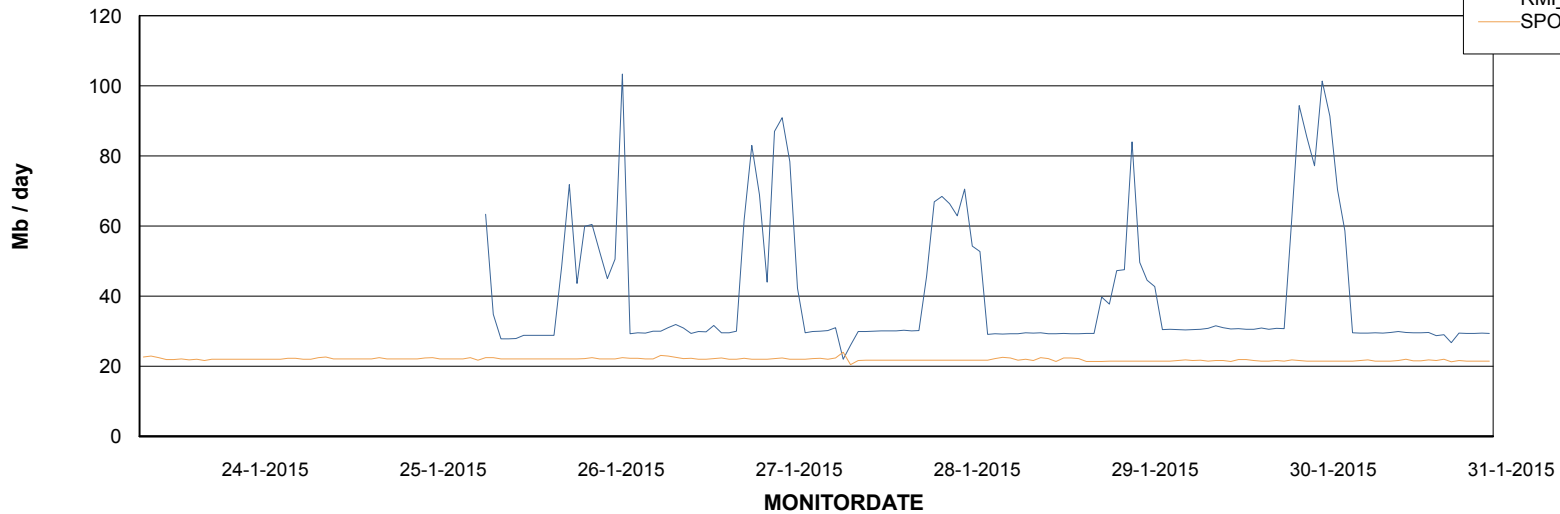

Avg memory used per ReportServer Service