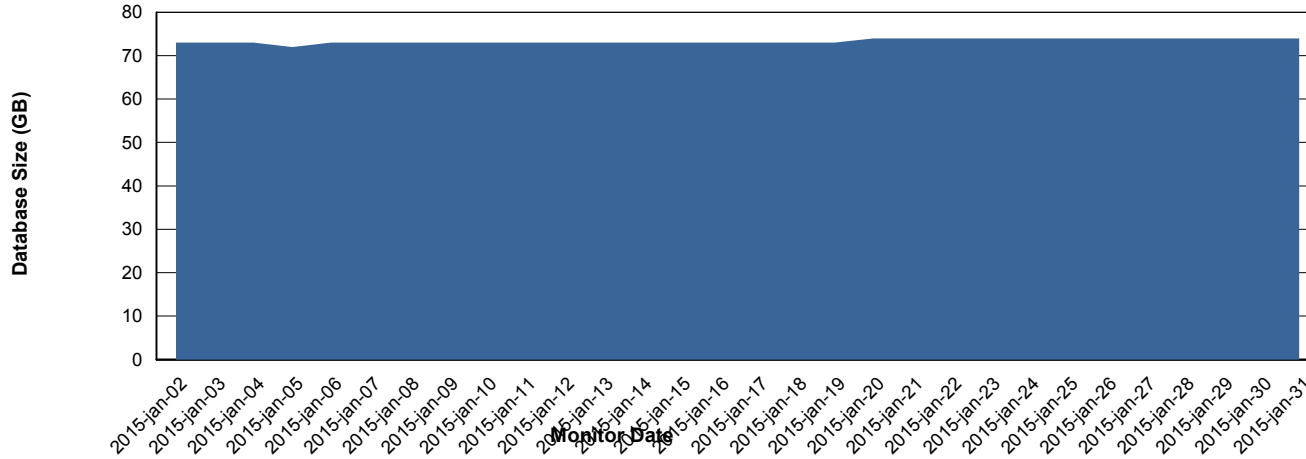

Database growth over last month

=====
DATABASE TABLESPACES PHSDB_Production
=====

TOTAL DATABASE SIZE PER TABLESPACE

Date	Tablespace Name	Filesize (Gb)	Usedsize (Gb)	Percentage free
31-1-2015	ABSDATA	93	72	23
	INDX	2	0	100
30-1-2015	ABSDATA	93	72	23
	INDX	2	0	100
29-1-2015	ABSDATA	93	72	23
	INDX	2	0	100
28-1-2015	ABSDATA	93	72	23
	INDX	2	0	100
27-1-2015	ABSDATA	93	72	23
	INDX	2	0	100
26-1-2015	ABSDATA	93	72	23
	INDX	2	0	100
25-1-2015	ABSDATA	93	72	23
	INDX	2	0	100