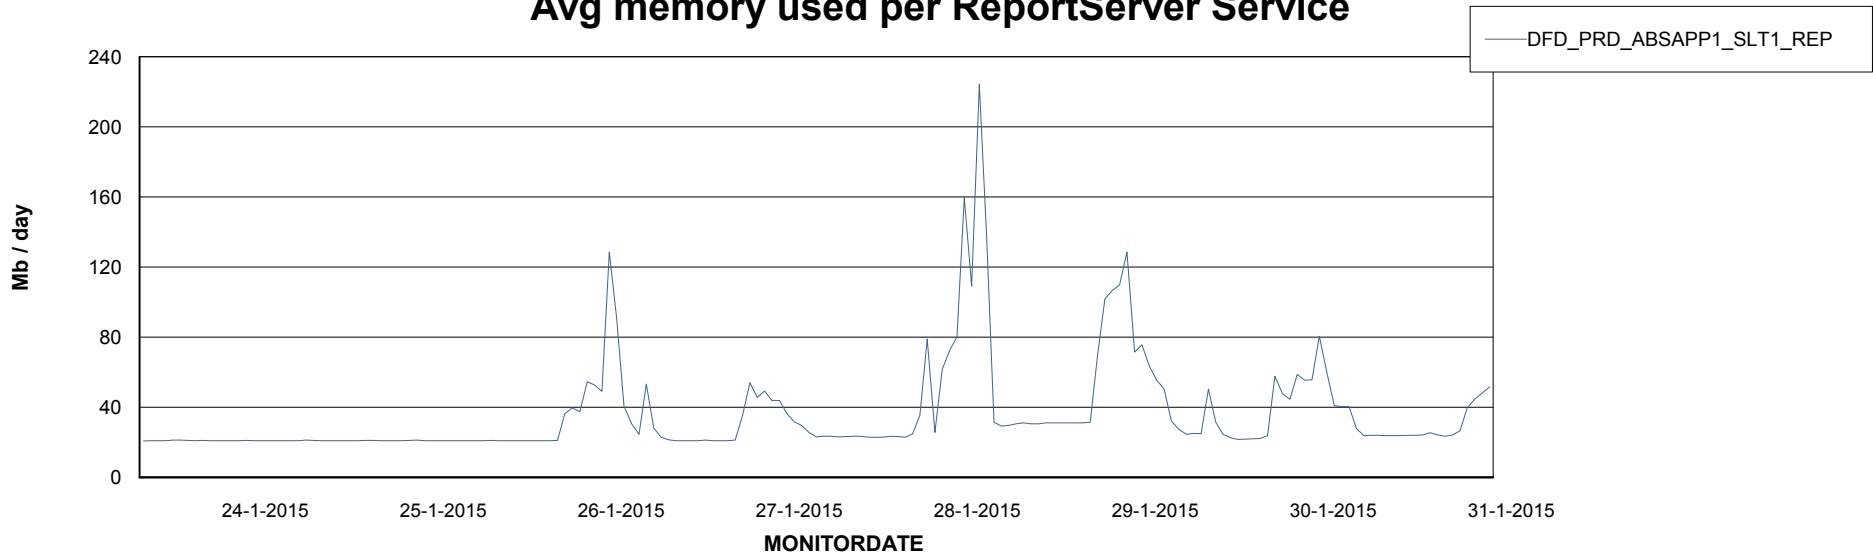

Customer DFD Production
Database ID 39

=====
ABSolute Application ReportServer Services
=====

Disaster per ReportServer

Avg memory used per ReportServer Service

Weekly SLA Customer Report

Customer DFD Production
Database ID 39