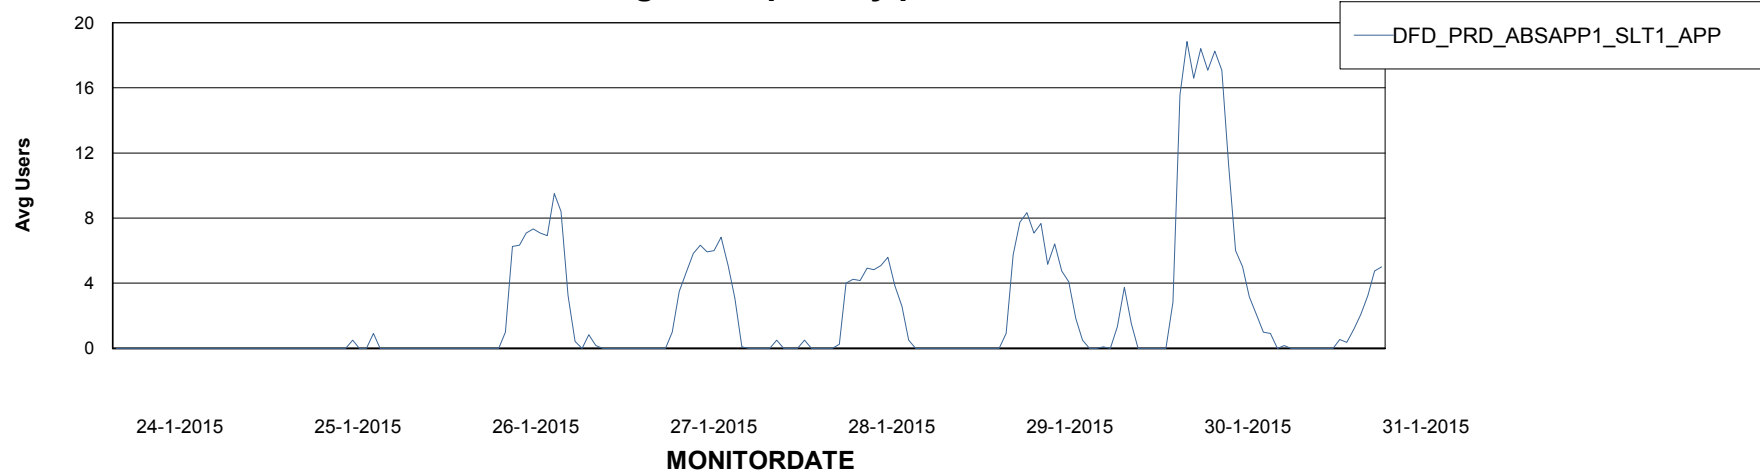

Avg memory used per ABS Server Service

Weekly SLA Customer Report

Customer DFD Production
Database ID 39

=====
ABSolute Application Server Services
=====

Avg users per day per ABS server

Weekly SLA Customer Report