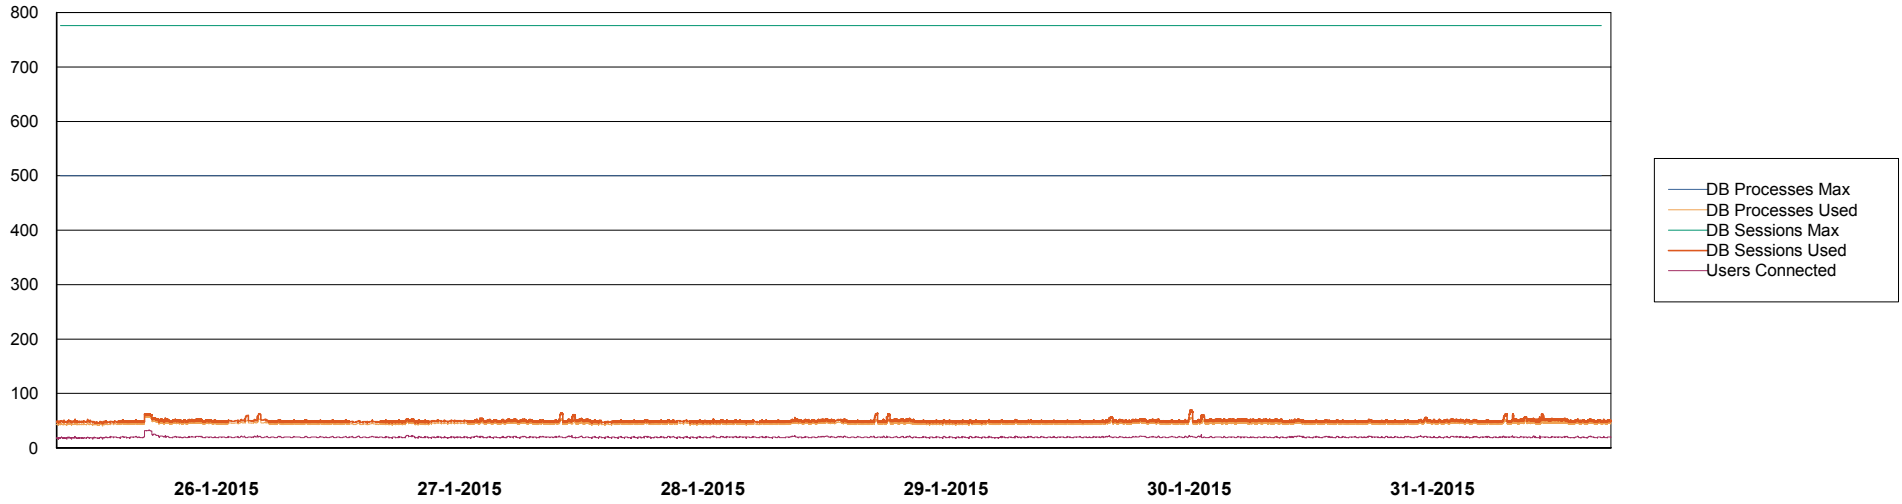

Weekly SLA Customer Report

Customer DFD Production
Database ID 39

DATABASE PERFORMANCE DFDDDB_Production

Weekly SLA Customer Report

Customer DFD Production
Database ID 39

DATABASE PERFORMANCE DFDDB_Standby

Weekly SLA Customer Report

Customer DFD Production
Database ID 39

DATABASE PERFORMANCE DFDDDBI_Production

Weekly SLA Customer Report

Customer DFD Production
Database ID 39

=====
DATABASE SIZE DFDDDB_Production
=====