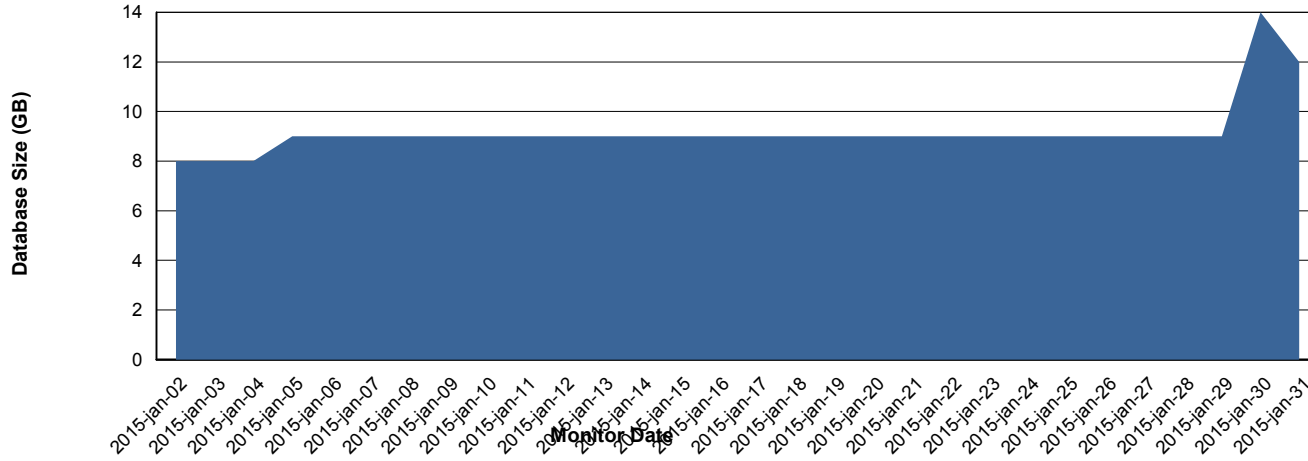

Database growth over last month