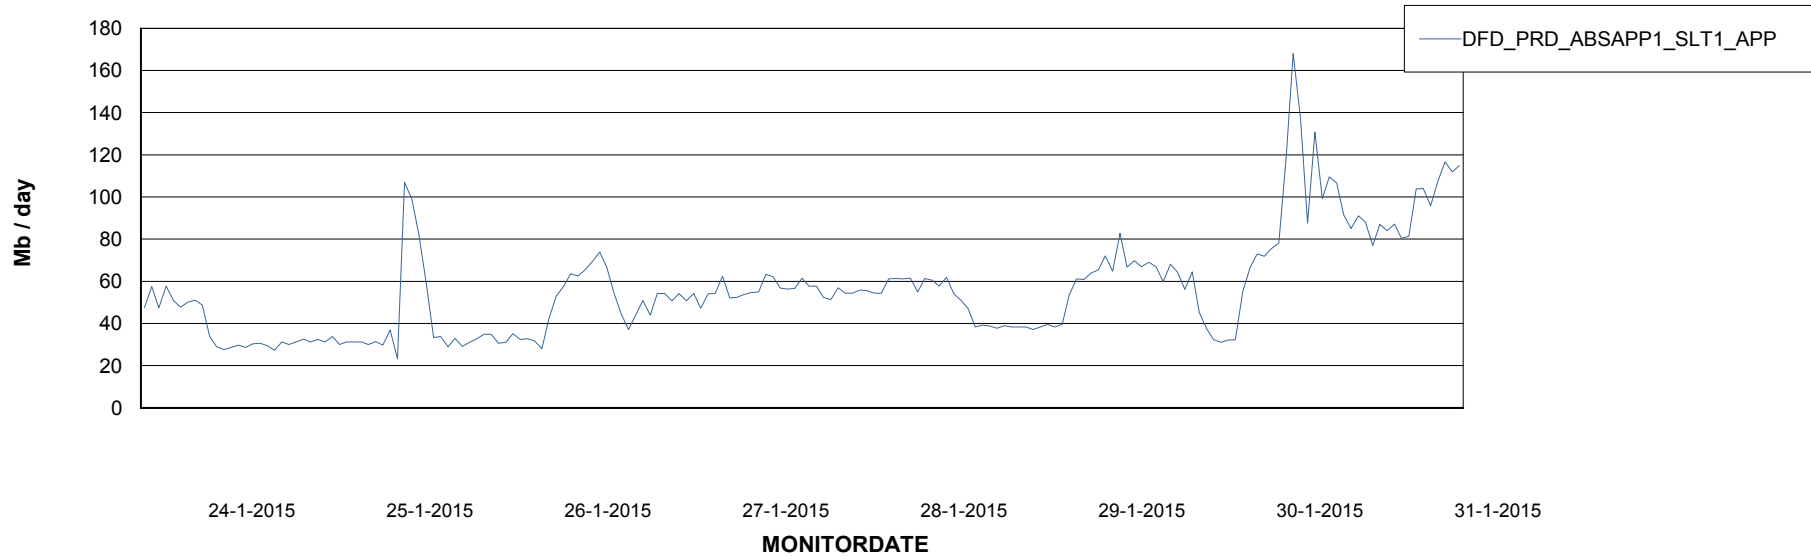

Avg memory used per ABS Server Service