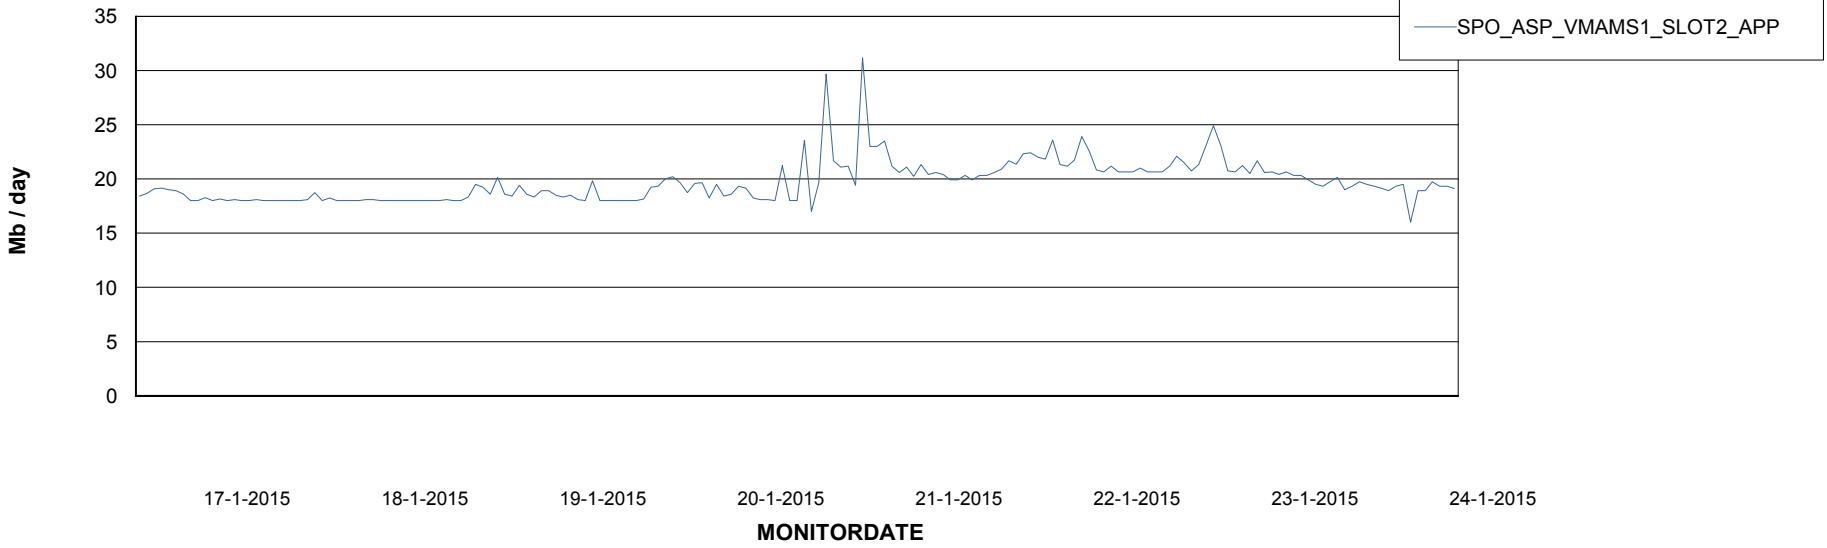

Avg memory used per ABS Server Service