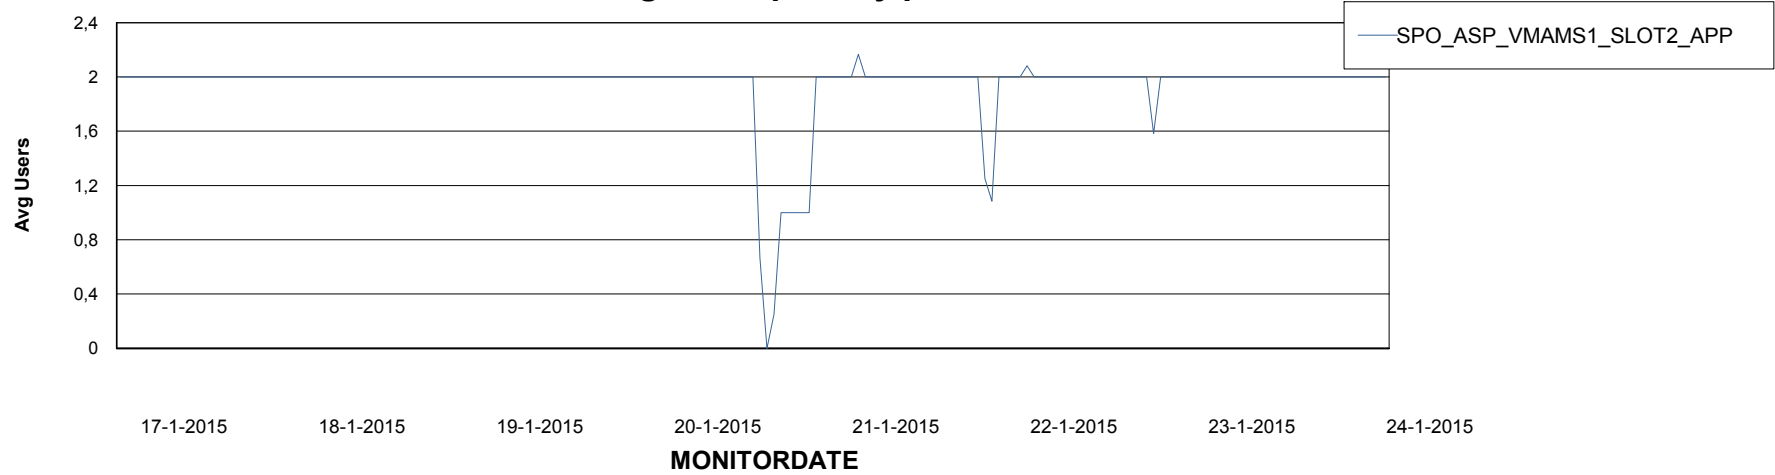

=====
ABSolute Application Server Services
=====

Avg users per day per ABS server