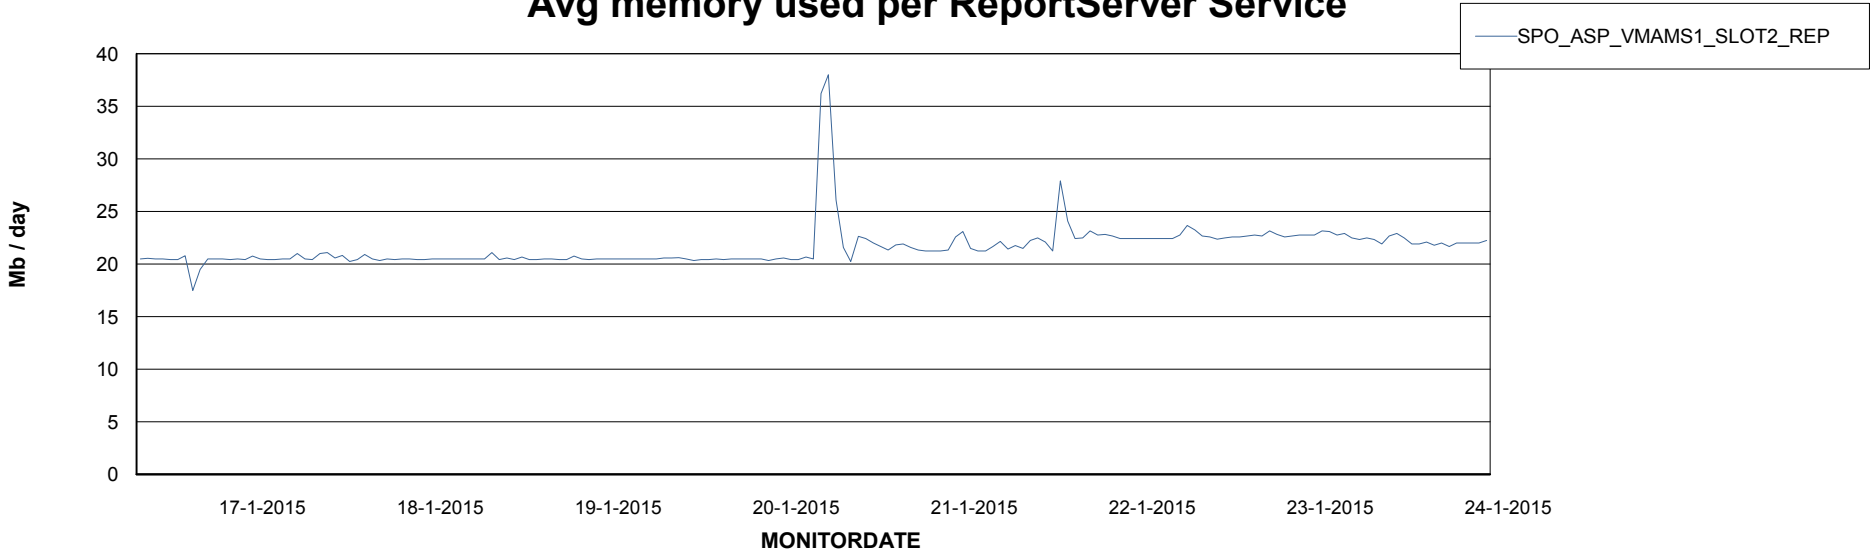

Avg memory used per ReportServer Service