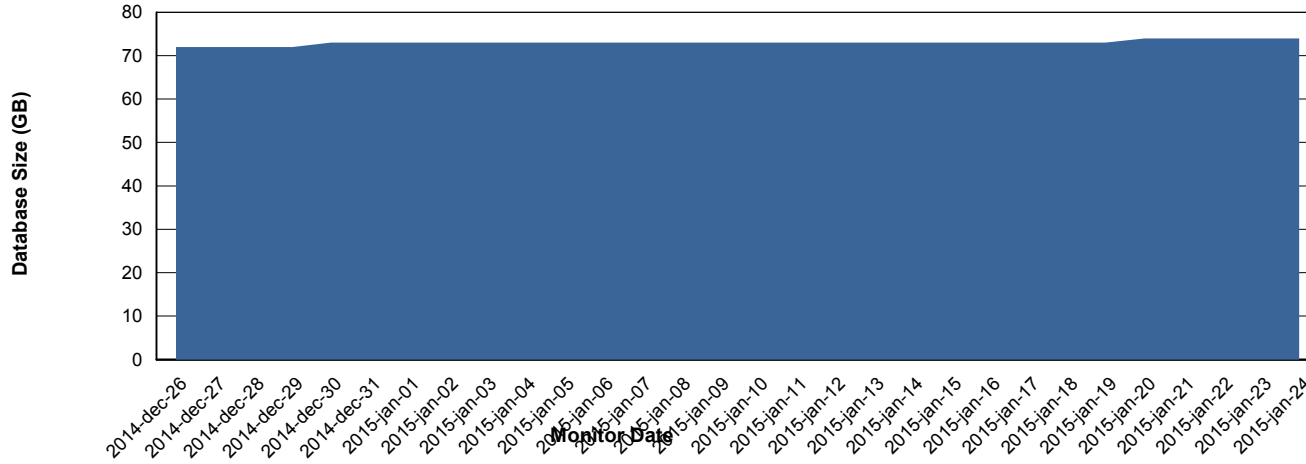

Weekly SLA Customer Report

Customer PHS_Production
Database ID 47

=====
DATABASE SIZE PHSDB_Production
=====

Database growth over last month

=====
DATABASE TABLESPACES PHSDB_Production
=====

TOTAL DATABASE SIZE PER TABLESPACE

Date	Tablespace Name	Filesize (Gb)	Usedsize (Gb)	Percentage free
24-1-2015	ABSDATA	93	72	23
	INDX	2	0	100
23-1-2015	ABSDATA	93	72	23
	INDX	2	0	100
22-1-2015	ABSDATA	93	72	23
	INDX	2	0	100
21-1-2015	ABSDATA	93	72	23
	INDX	2	0	100
20-1-2015	ABSDATA	93	72	23
	INDX	2	0	100
19-1-2015	ABSDATA	93	72	23
	INDX	2	0	100
18-1-2015	ABSDATA	93	72	23
	INDX	2	0	100