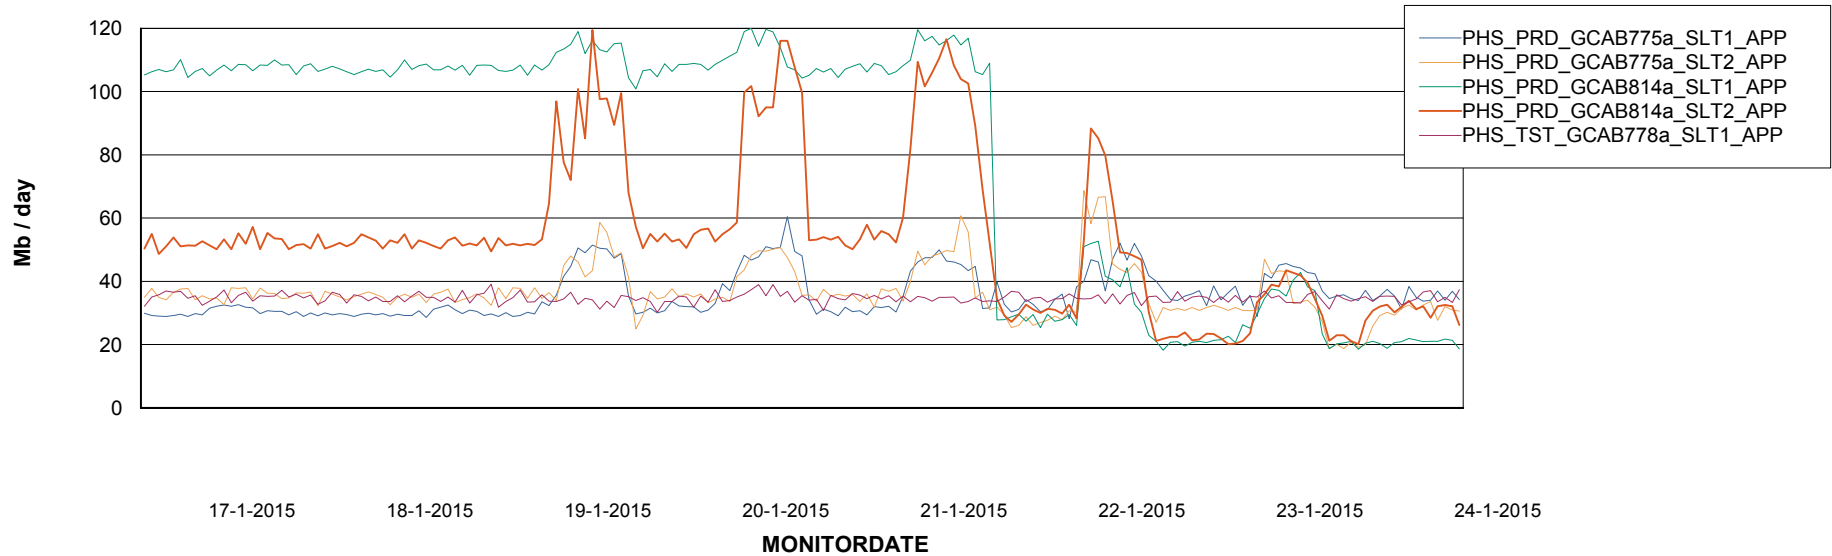

Weekly SLA Customer Report

Customer PHS_Production
Database ID 47

=====
STANDBY DATABASE HEALTH PHS_Production
=====

Recovery lag for last 7 days

Weekly SLA Customer Report

Customer PHS_Production
Database ID 47

ABSolute Application Server Services

Disaster per ABS Server

Avg memory used per ABS Server Service

Weekly SLA Customer Report

Customer PHS_Production
Database ID 47

=====
ABSolute Application Server Services
=====