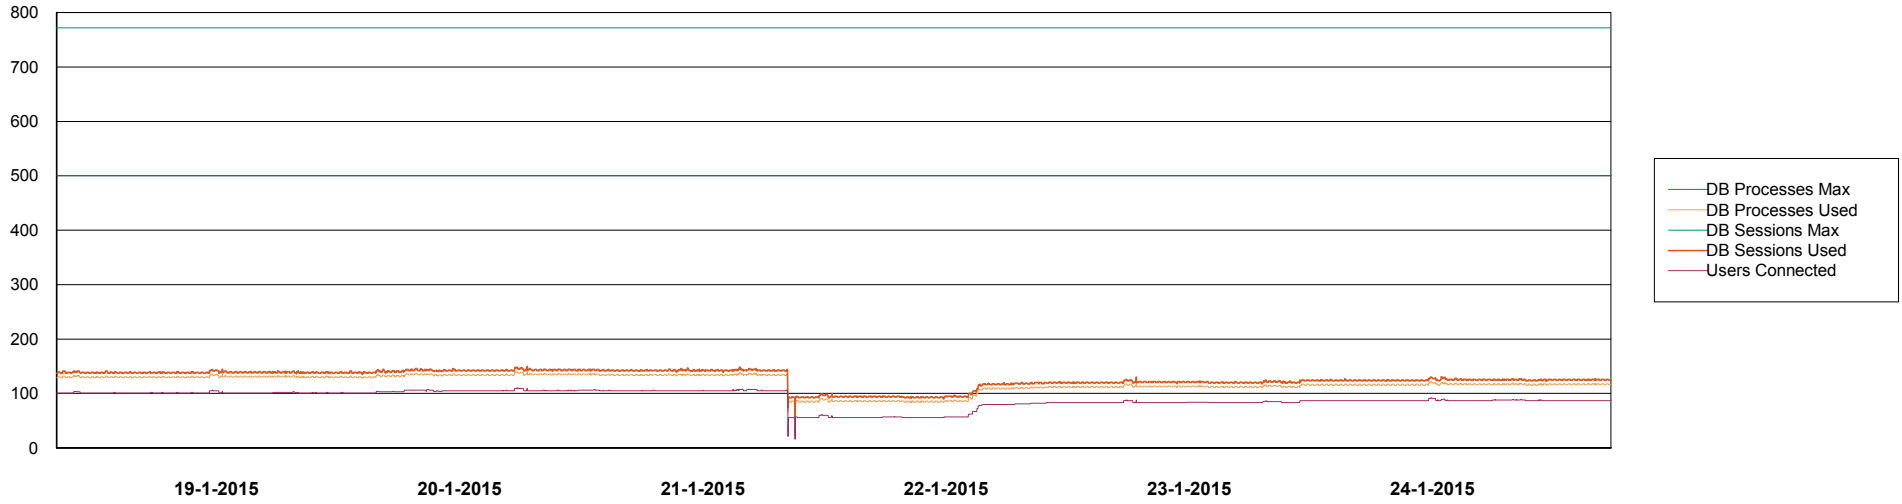

DATABASE PERFORMANCE PHSDB_Production