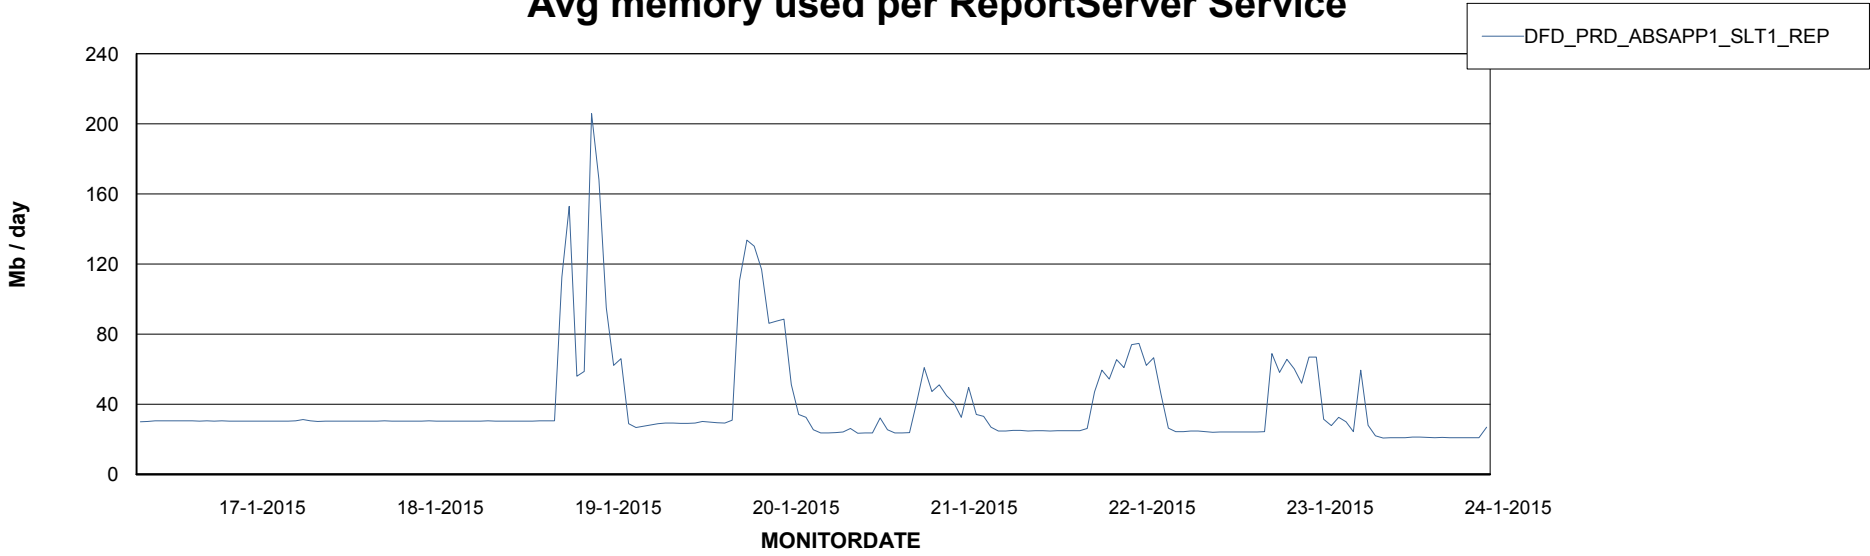

Customer DFD Production
Database ID 39

=====
ABSolute Application ReportServer Services
=====

Disaster per ReportServer

Avg memory used per ReportServer Service

Weekly SLA Customer Report

Customer DFD Production
Database ID 39