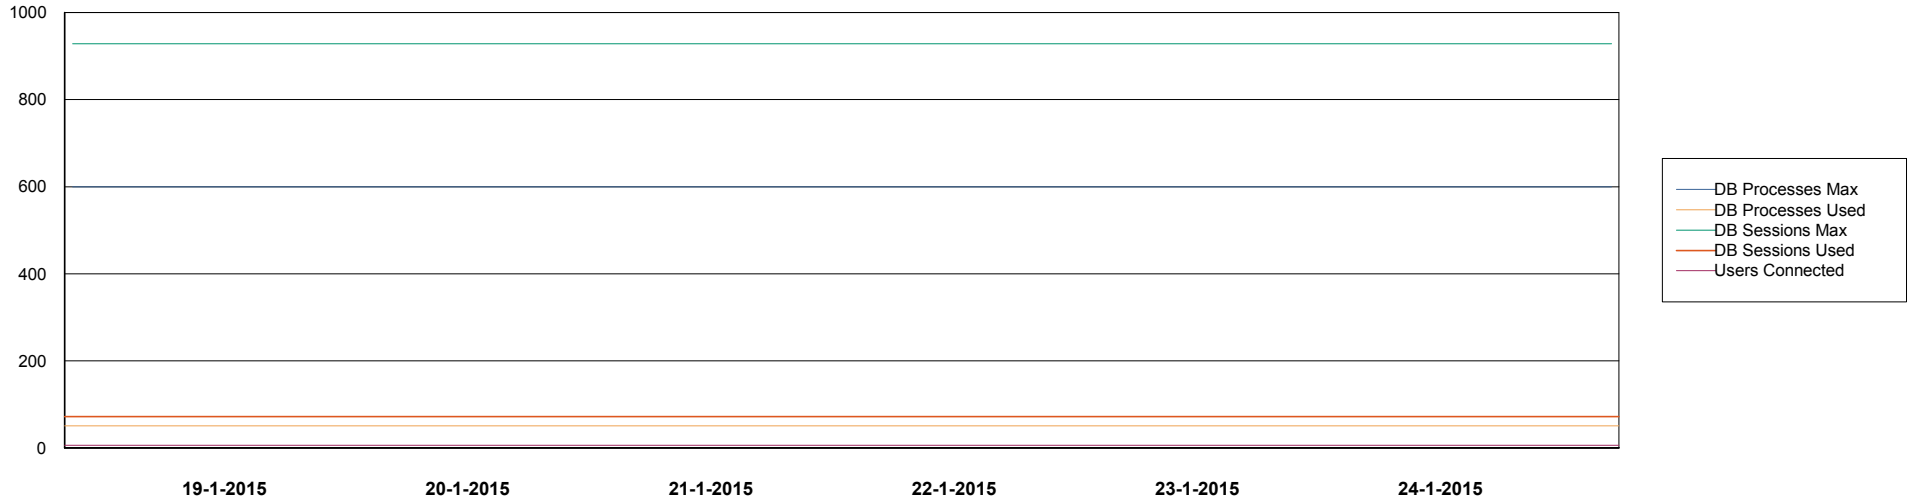

Weekly SLA Customer Report

Customer DFD Production
Database ID 39

DATABASE PERFORMANCE DFDDB_Production

Weekly SLA Customer Report

Customer DFD Production
Database ID 39

DATABASE PERFORMANCE DFDDB_Standby

Weekly SLA Customer Report

Customer DFD Production
Database ID 39

DATABASE PERFORMANCE DFDDDBI_Production

Weekly SLA Customer Report

Customer DFD Production
Database ID 39

=====
DATABASE SIZE DFDDDB_Production
=====

Database growth over last month