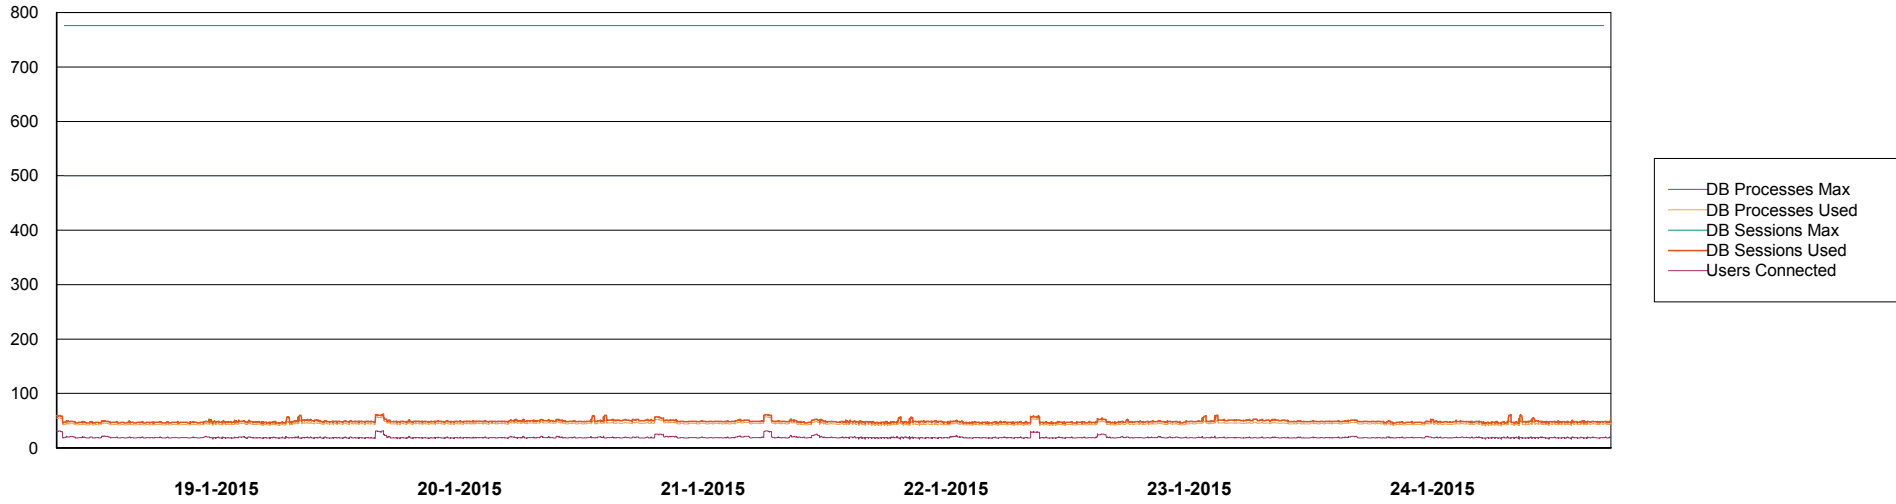

Weekly SLA Customer Report

Customer DFD Production
Database ID 39

DATABASE PERFORMANCE DFDDB_Production

Weekly SLA Customer Report

Customer DFD Production
Database ID 39

DATABASE PERFORMANCE DFDDB_Standby

Weekly SLA Customer Report

Customer DFD Production
Database ID 39

DATABASE PERFORMANCE DFDDDBI_Production

Weekly SLA Customer Report

Customer DFD Production
Database ID 39

=====
DATABASE SIZE DFDDDB_Production
=====

Database growth over last month