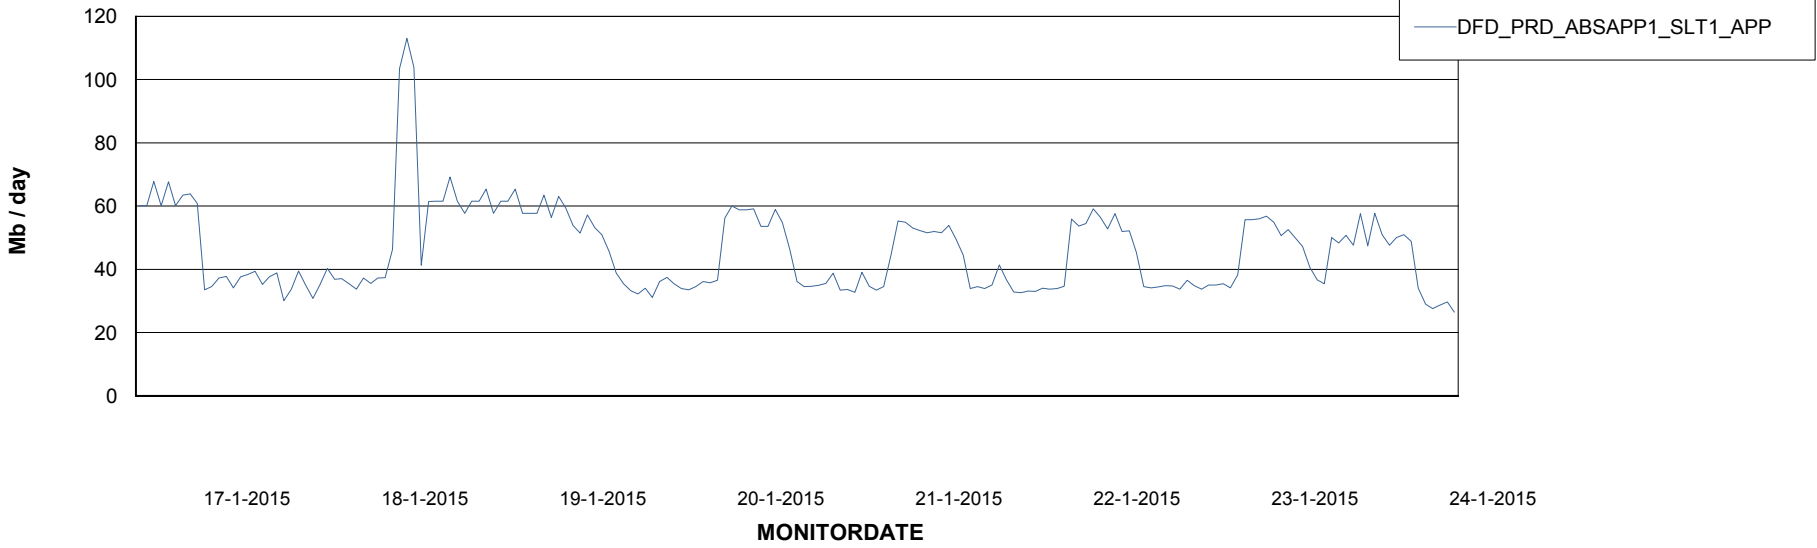

Avg memory used per ABS Server Service