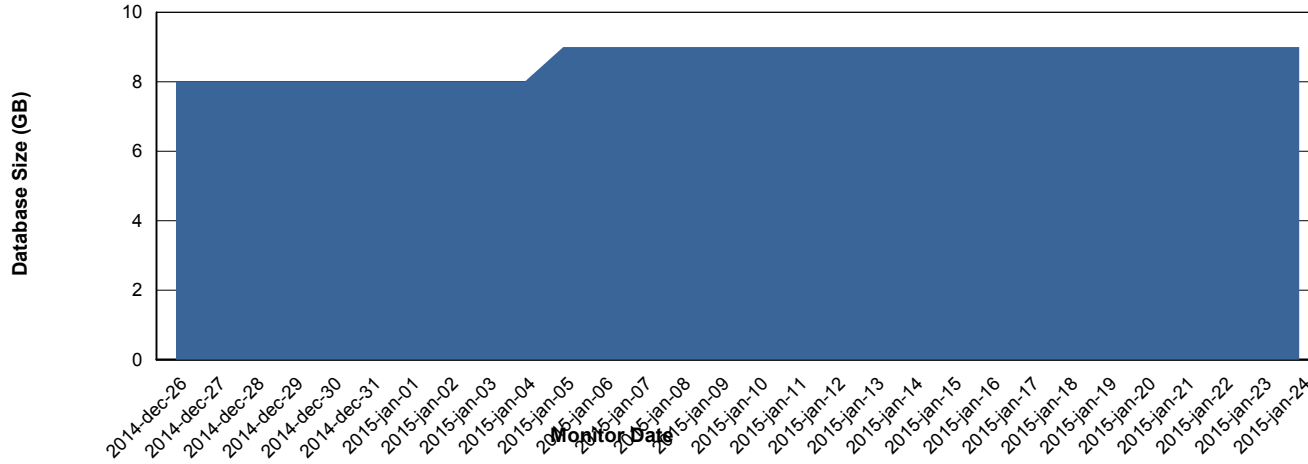

Customer DFD Production
Database ID 39

DATABASE PERFORMANCE DFDDDBI_Production

Weekly SLA Customer Report

Customer DFD Production
Database ID 39

=====
DATABASE SIZE DFDDDB_Production
=====

Database growth over last month