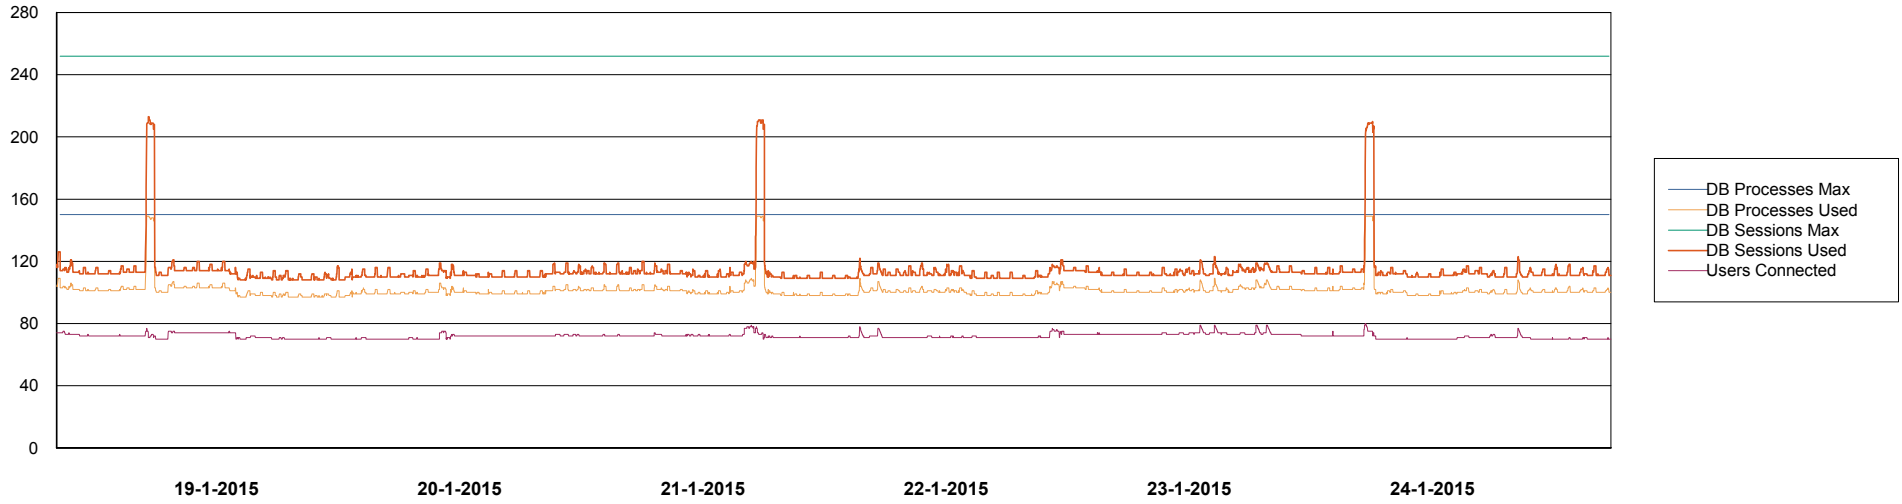

DATABASE PERFORMANCE CSCDB_Production