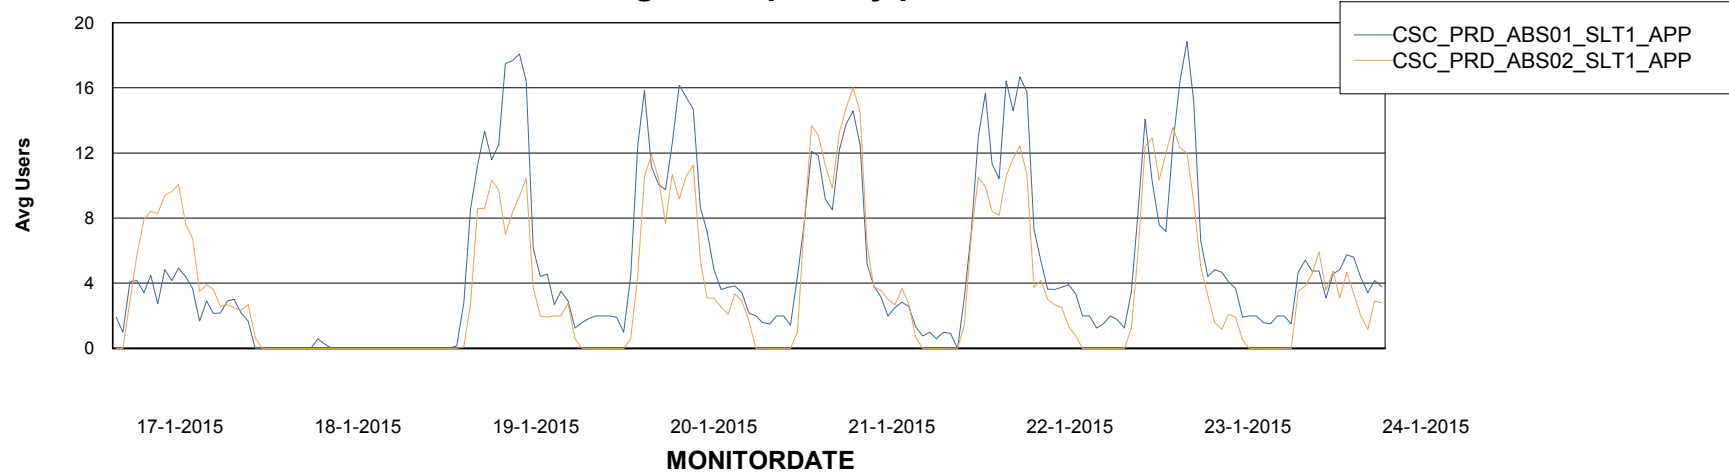

=====
ABSolute Application Server Services
=====

Avg users per day per ABS server