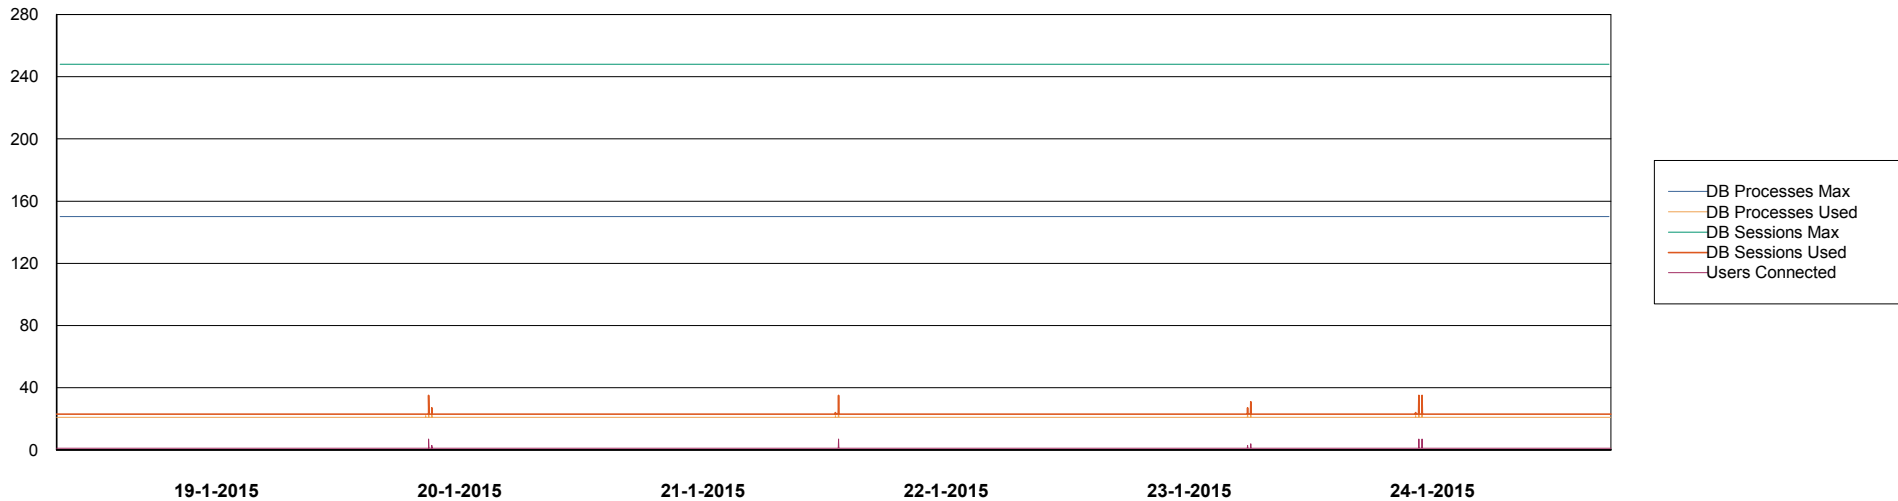

Weekly SLA Customer Report

Customer CSC_Production
Database ID 50

DATABASE PERFORMANCE CSCDB_Production

Weekly SLA Customer Report

Customer CSC_Production
Database ID 50

DATABASE PERFORMANCE CSCDB_Standby

Weekly SLA Customer Report