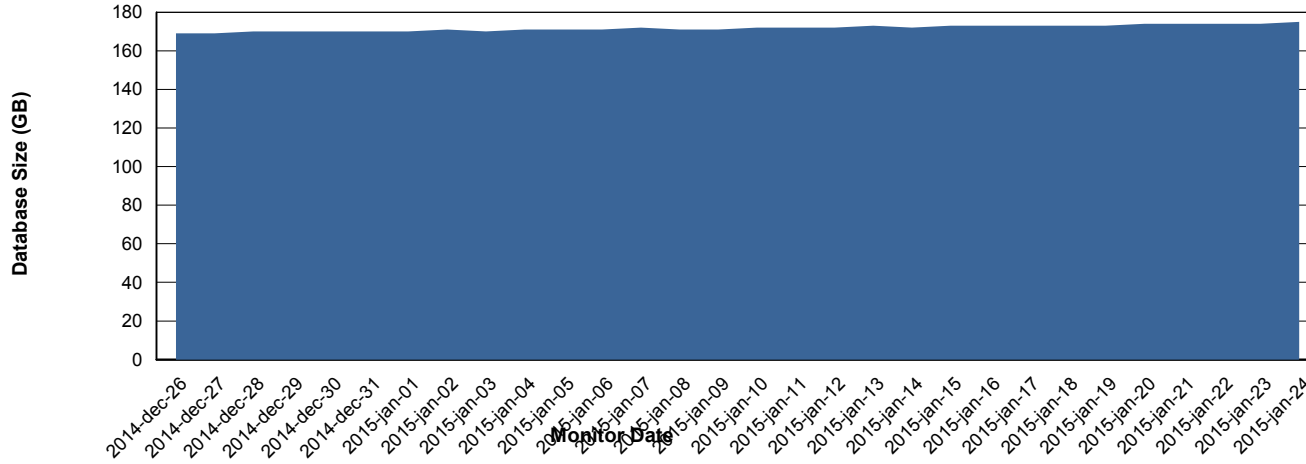

Weekly SLA Customer Report

Customer CSC_Production
Database ID 50

=====
DATABASE SIZE CSCDB_Production
=====

Database growth over last month

=====
DATABASE TABLESPACES CSCDB_Production
=====

TOTAL DATABASE SIZE PER TABLESPACE

Date	Tablespace Name	Filesize (Gb)	Usedsize (Gb)	Percentage free
24-1-2015	ABSDATA	59	47	20
	INDX	156	126	19
23-1-2015	ABSDATA	59	47	20
	INDX	156	126	19
22-1-2015	ABSDATA	59	47	20
	INDX	156	126	19
21-1-2015	ABSDATA	59	47	20
	INDX	156	126	19
20-1-2015	ABSDATA	59	47	20
	INDX	156	126	19
19-1-2015	ABSDATA	59	47	20
	INDX	156	125	20
18-1-2015	ABSDATA	59	47	20
	INDX	156	125	20