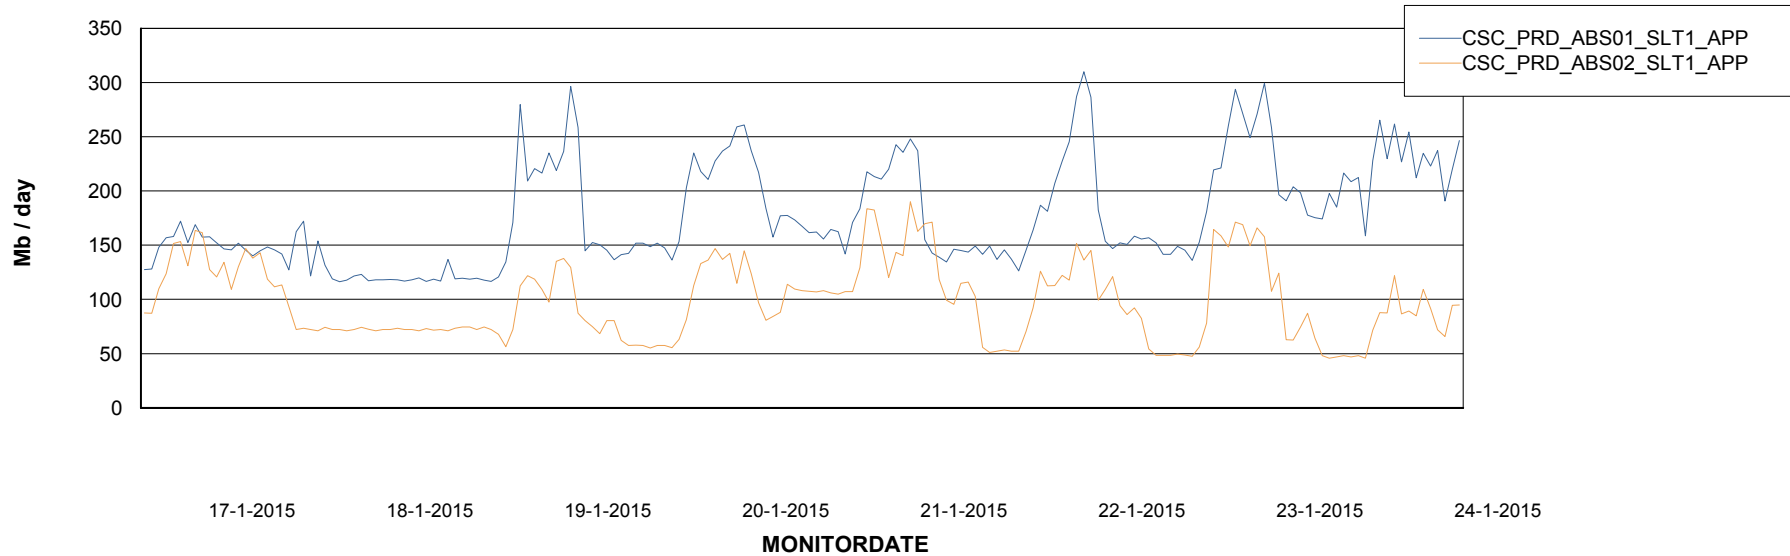

Weekly SLA Customer Report

Customer CSC_Production
Database ID 50

=====
STANDBY DATABASE HEALTH CSC_Production
=====

Recovery lag for last 7 days

Weekly SLA Customer Report

Customer CSC_Production
Database ID 50

=====
ABSolute Application Server Services
=====

Disaster per ABS Server

Avg memory used per ABS Server Service

Weekly SLA Customer Report

Customer CSC_Production
Database ID 50

=====
ABSolute Application Server Services
=====