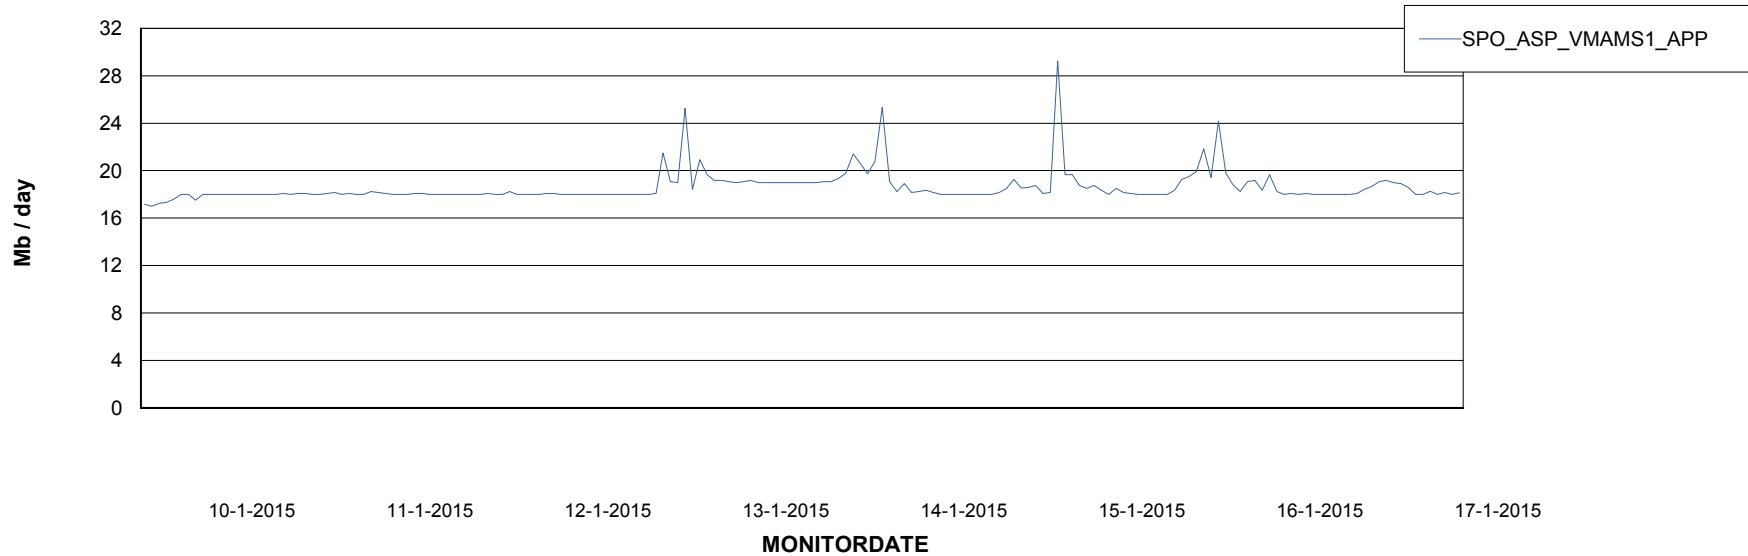

Weekly SLA Customer Report

Customer SPO Production
Database ID 54

Weekly SLA Customer Report

Customer SPO Production
Database ID 54

=====
ABSolute Application Server Services
=====

Disaster per ABS Server

Avg memory used per ABS Server Service

Weekly SLA Customer Report

Customer SPO Production
Database ID 54

=====
ABSolute Application Server Services
=====

Avg users per day per ABS server

Weekly SLA Customer Report

Customer SPO Production
Database ID 54