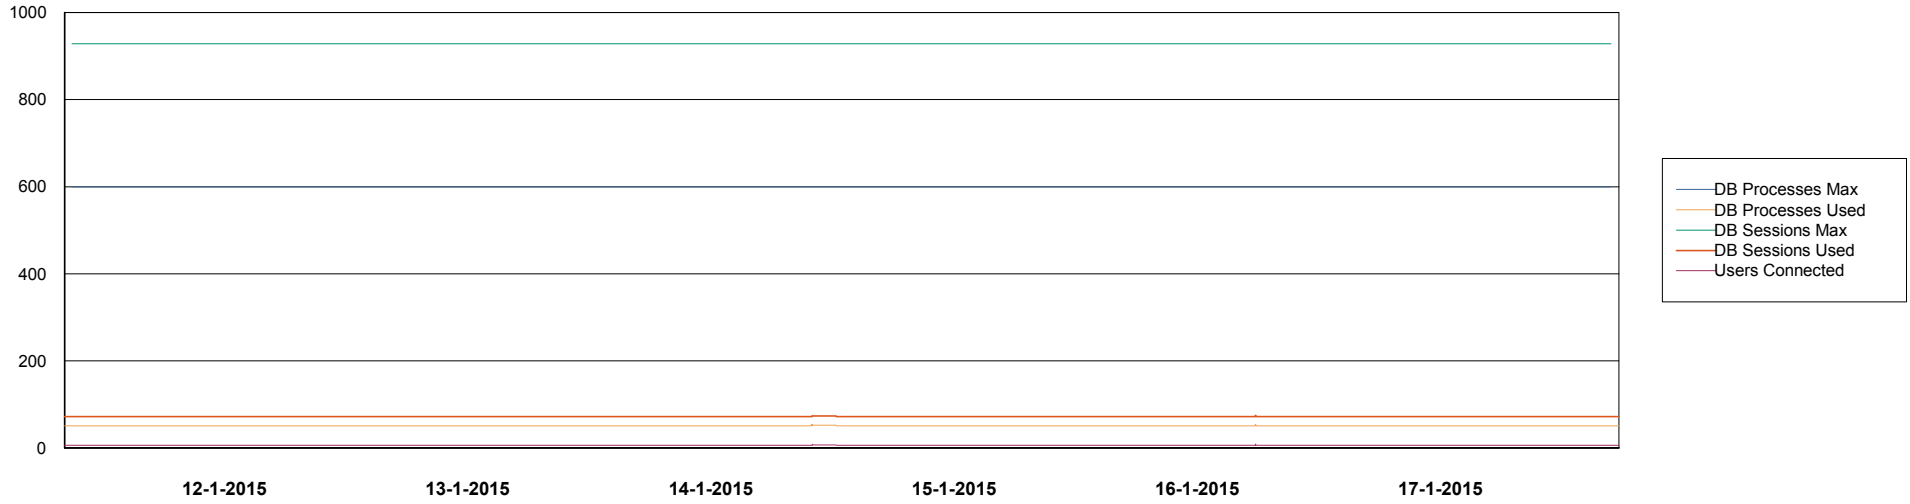

Weekly SLA Customer Report

Customer DFD Production
Database ID 39

DATABASE PERFORMANCE DFDDDB_Production

Weekly SLA Customer Report

Customer DFD Production
Database ID 39

DATABASE PERFORMANCE DFDDDB_Standby

Weekly SLA Customer Report

Customer DFD Production
Database ID 39

DATABASE PERFORMANCE DFDDDBI_Production

Weekly SLA Customer Report

Customer DFD Production
Database ID 39

=====
DATABASE SIZE DFDDDB_Production
=====