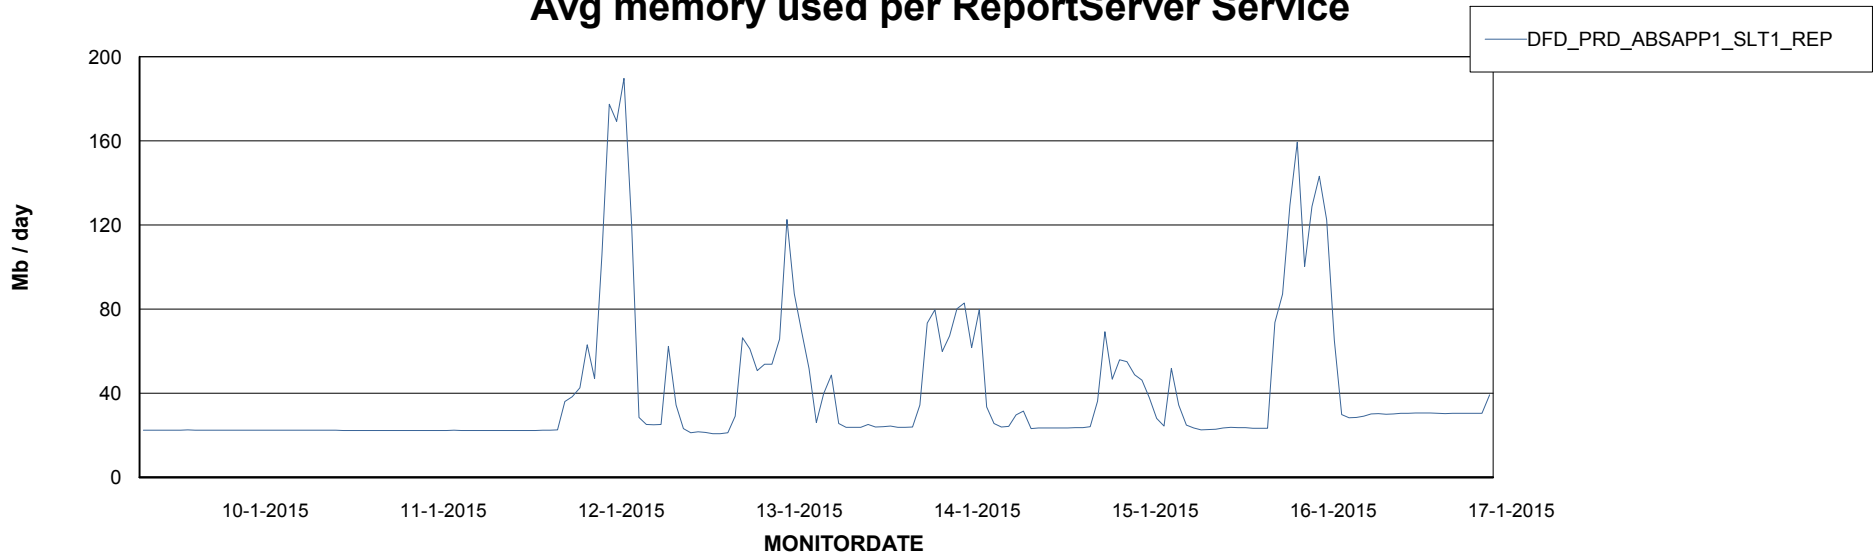

Customer DFD Production
Database ID 39

=====
ABSolute Application ReportServer Services
=====

Disaster per ReportServer

Avg memory used per ReportServer Service

Weekly SLA Customer Report

Customer DFD Production
Database ID 39