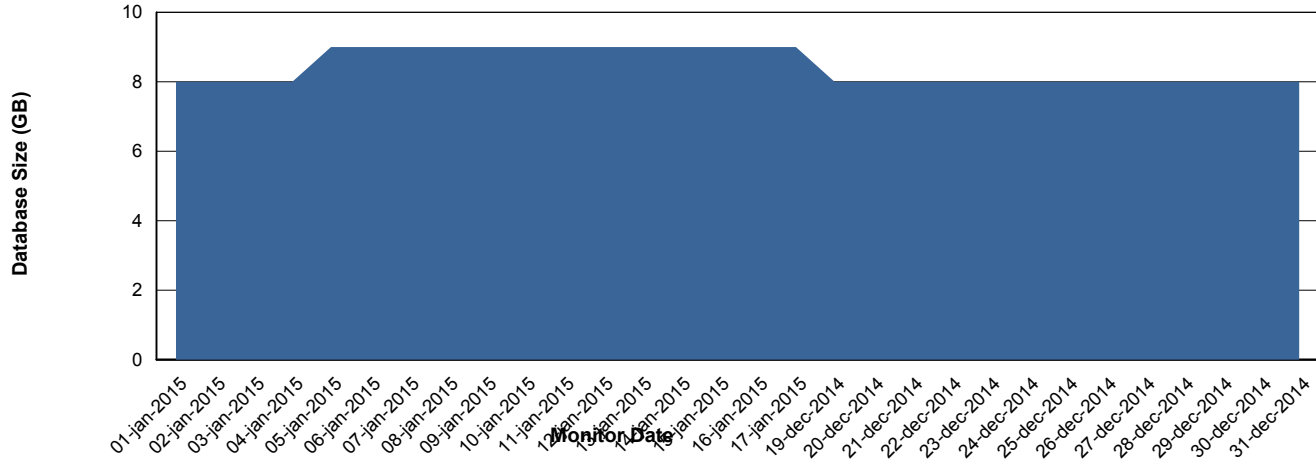

Weekly SLA Customer Report

Customer DFD Production
Database ID 39

=====
DATABASE SIZE DFDDDB_Production
=====

Database growth over last month