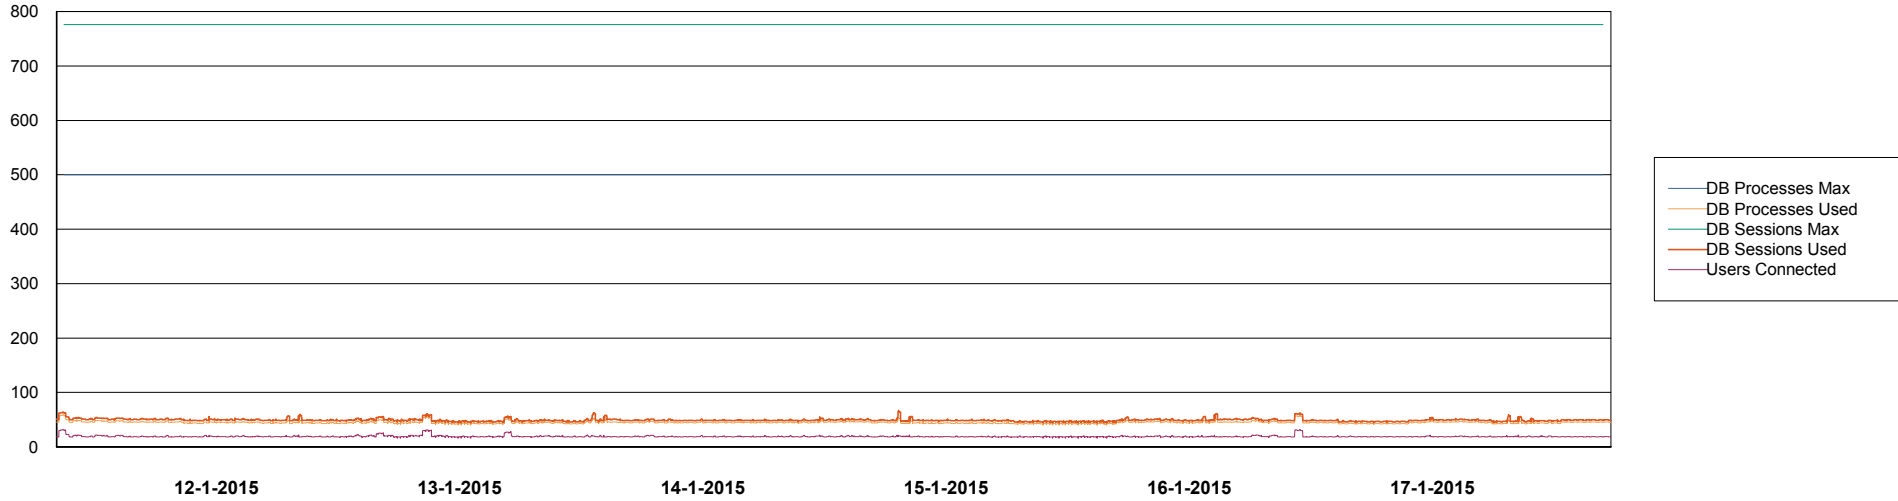

Weekly SLA Customer Report

Customer DFD Production
Database ID 39

DATABASE PERFORMANCE DFDDDB_Production

Weekly SLA Customer Report

Customer DFD Production
Database ID 39

DATABASE PERFORMANCE DFDDDB_Standby

Weekly SLA Customer Report

Customer DFD Production
Database ID 39

DATABASE PERFORMANCE DFDDDBI_Production

Weekly SLA Customer Report

Customer DFD Production
Database ID 39

=====
DATABASE SIZE DFDDDB_Production
=====