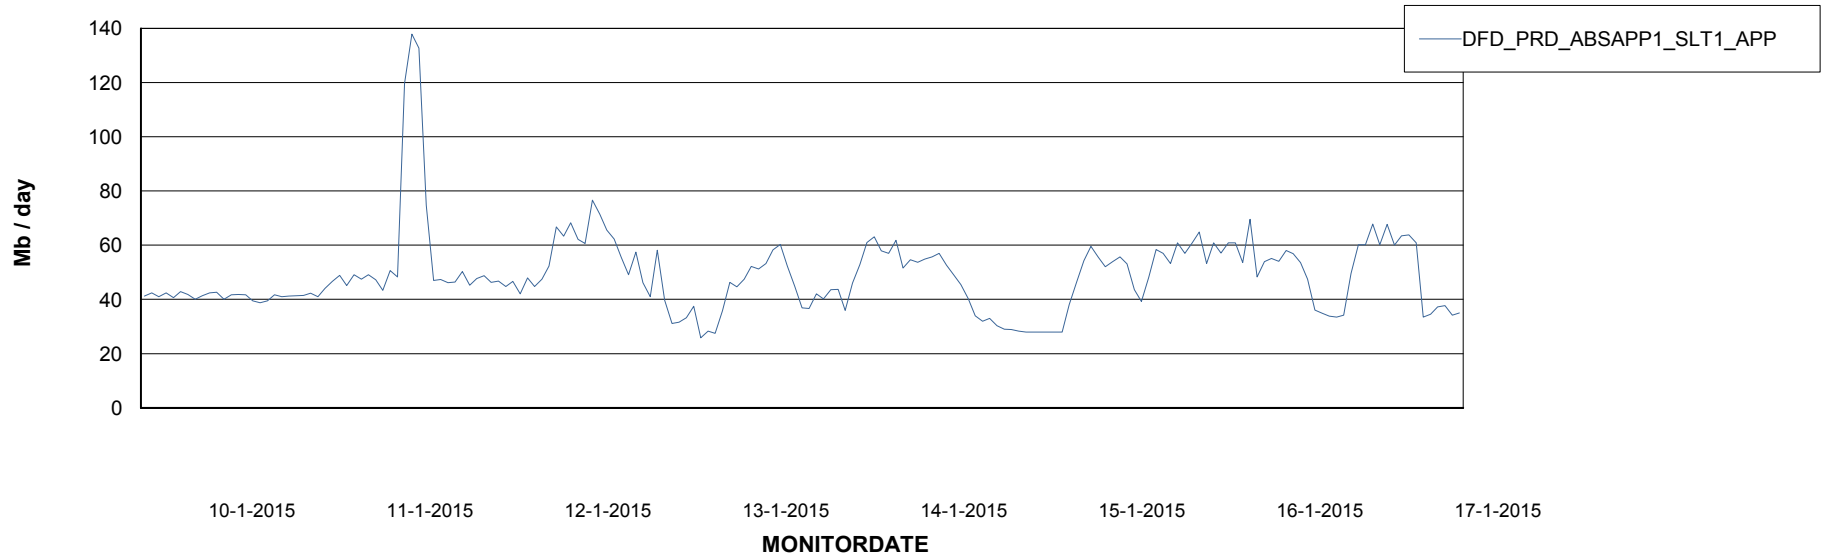

Avg memory used per ABS Server Service