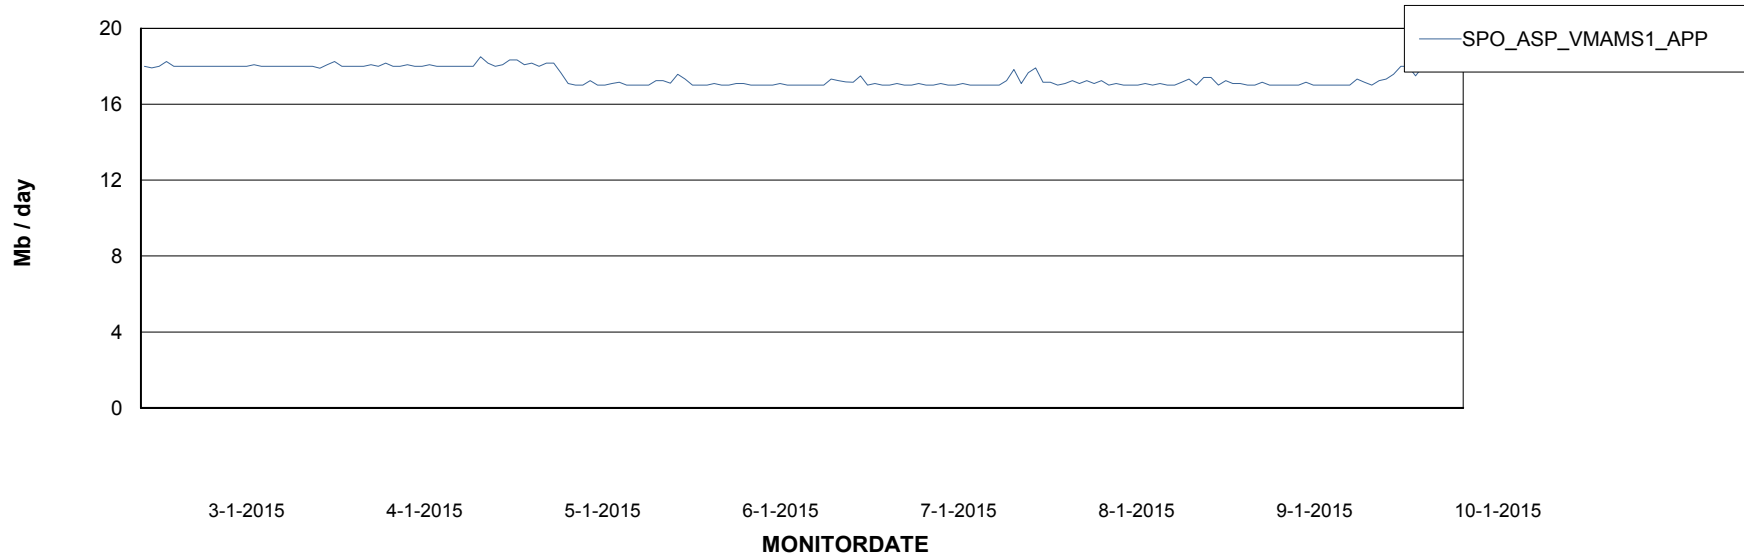

Weekly SLA Customer Report

Customer SPO Production
Database ID 54

Weekly SLA Customer Report

Customer SPO Production
Database ID 54

=====
ABSolute Application Server Services
=====

Disaster per ABS Server

Avg memory used per ABS Server Service

Weekly SLA Customer Report

Customer SPO Production
Database ID 54

=====
ABSolute Application Server Services
=====

Avg users per day per ABS server

Weekly SLA Customer Report

Customer SPO Production
Database ID 54