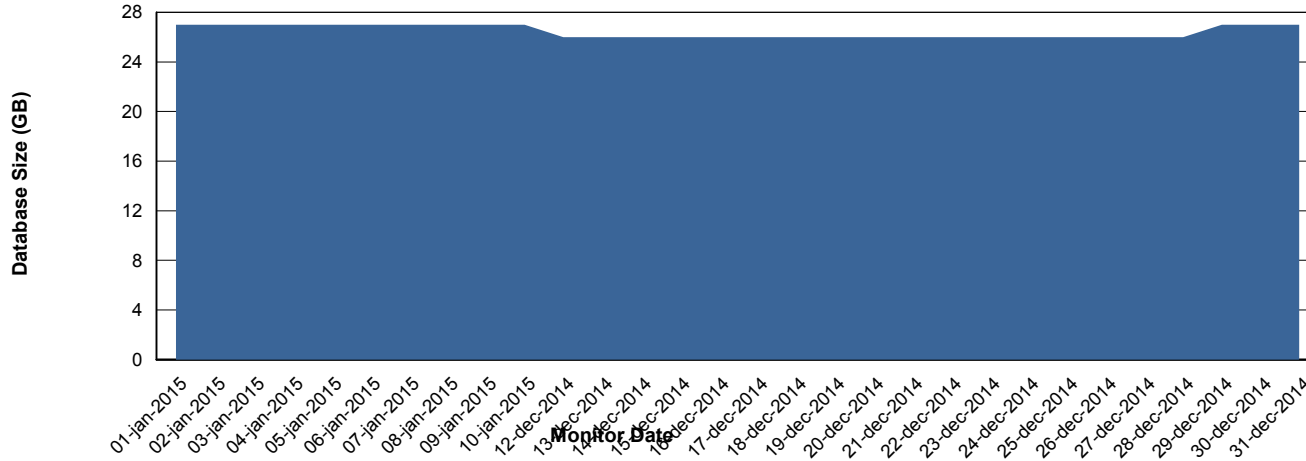

Weekly SLA Customer Report

Customer CIW Production
Database ID 45

=====
DATABASE SIZE CIWDB_Production
=====

Database growth over last month

=====
DATABASE TABLESPACES CIWDB_Production
=====

TOTAL DATABASE SIZE PER TABLESPACE

Date	Tablespace Name	Filesize (Gb)	Usedsize (Gb)	Percentage free
10-1-2015	ABSDATA	34	24	29
	INDX	3	2	33
9-1-2015	ABSDATA	34	24	29
	INDX	3	2	33
8-1-2015	ABSDATA	34	24	29
	INDX	3	2	33
7-1-2015	ABSDATA	34	24	29
	INDX	3	2	33
6-1-2015	ABSDATA	34	24	29
	INDX	3	2	33
5-1-2015	ABSDATA	34	24	29
	INDX	3	2	33
4-1-2015	ABSDATA	34	24	29
	INDX	3	2	33