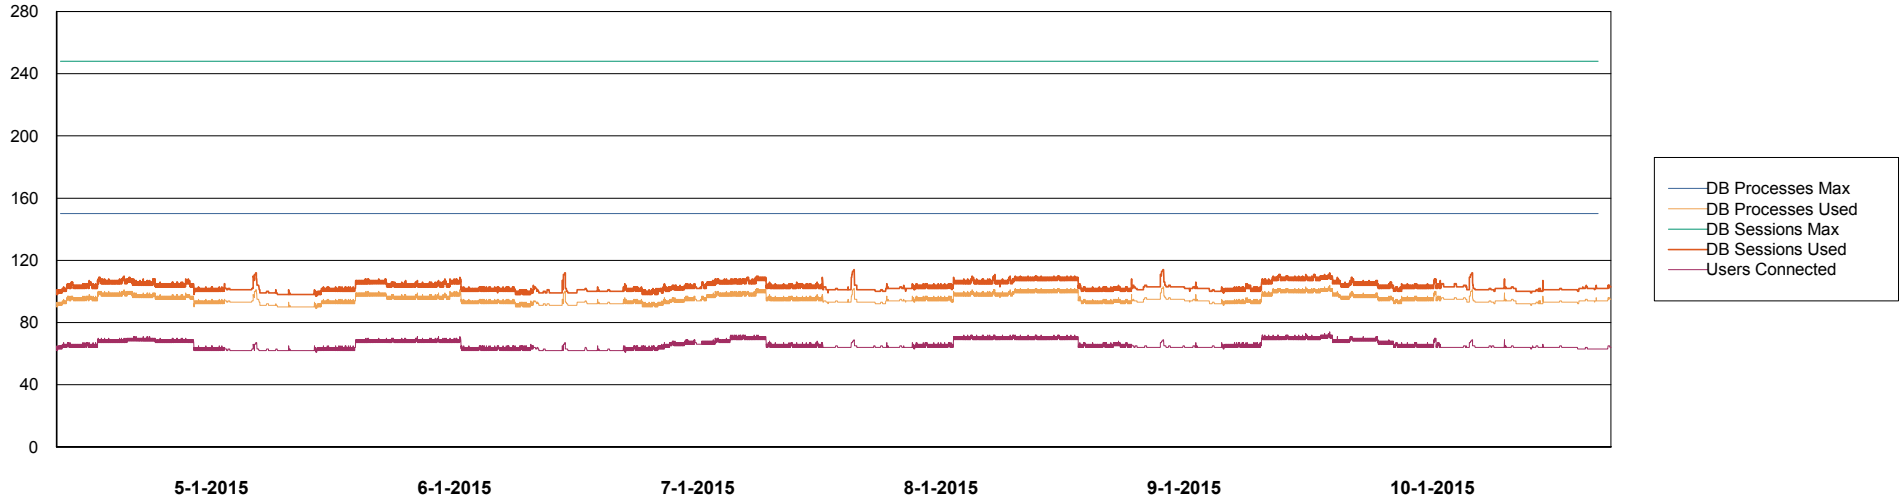

DATABASE PERFORMANCE CIWDB_Production