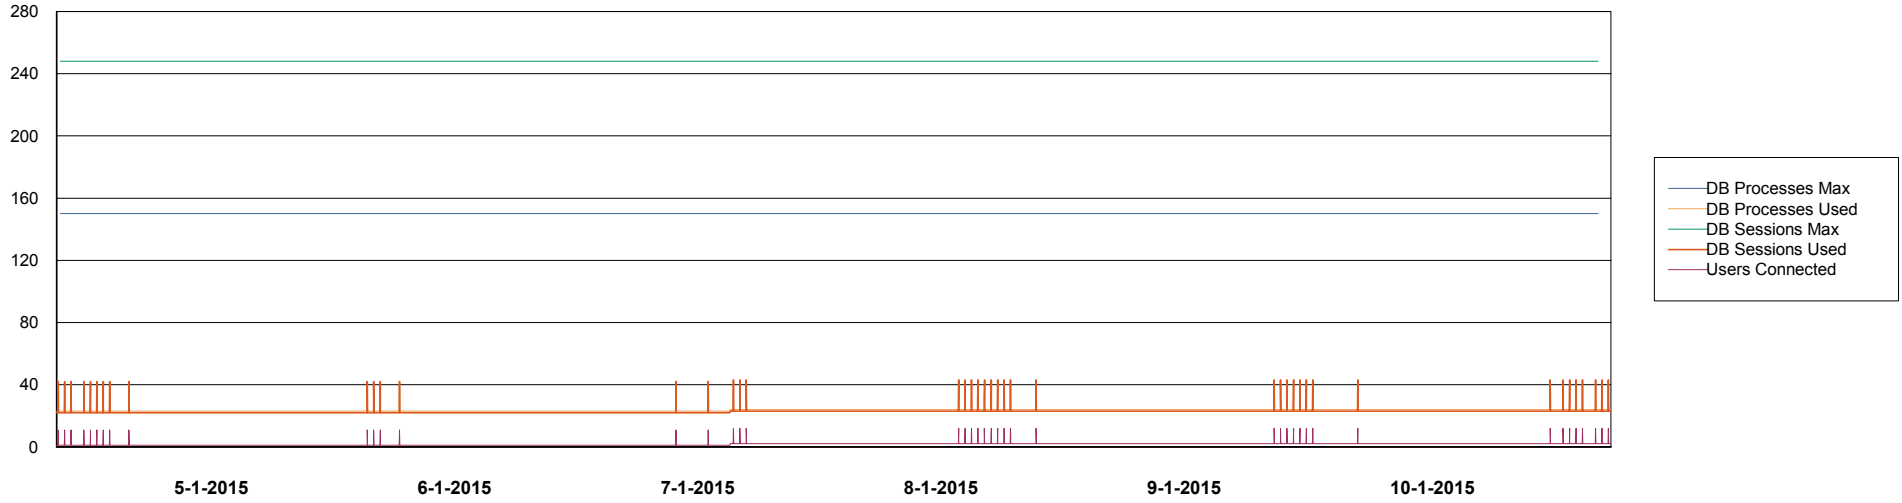

Weekly SLA Customer Report

Customer CIW Production
Database ID 45

DATABASE PERFORMANCE CIWDB_Standby