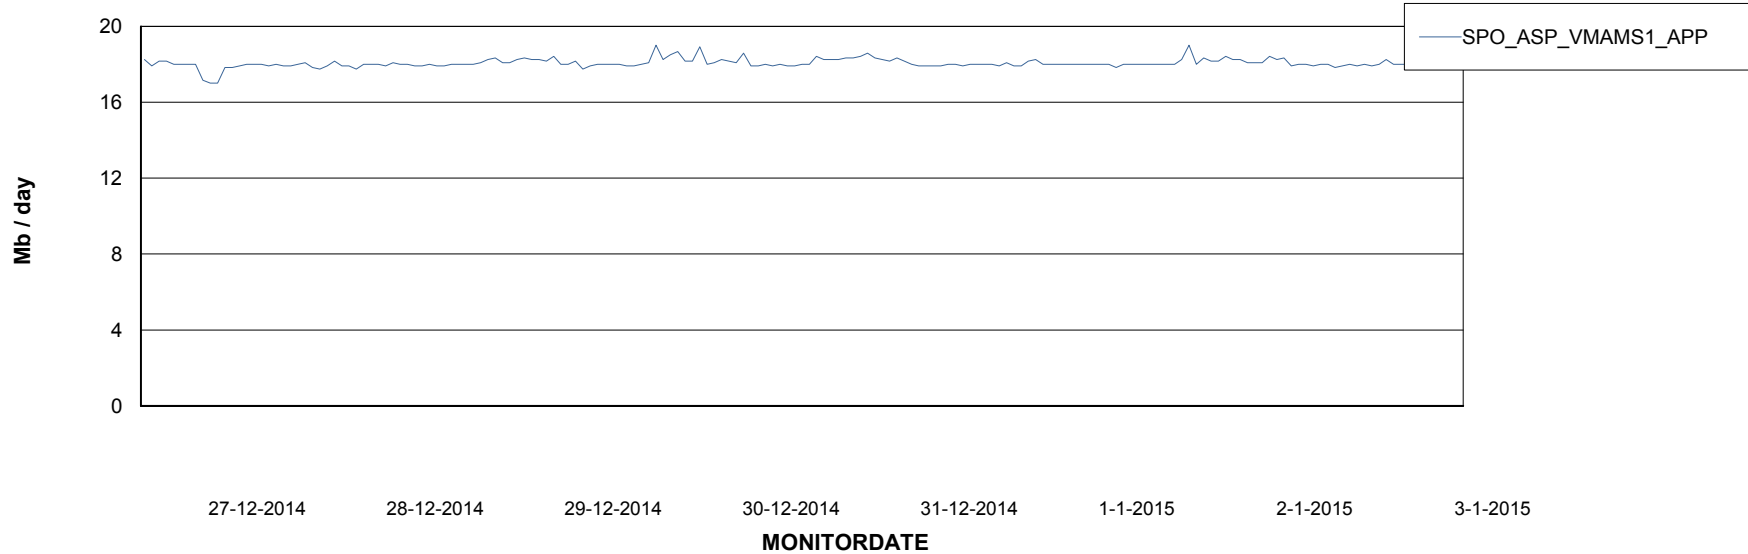

Weekly SLA Customer Report

Customer SPO Production
Database ID 54

Weekly SLA Customer Report

Customer SPO Production
Database ID 54

=====
ABSolute Application Server Services
=====

Disaster per ABS Server

Avg memory used per ABS Server Service

Weekly SLA Customer Report

Customer SPO Production
Database ID 54

=====
ABSolute Application Server Services
=====

Avg users per day per ABS server

Weekly SLA Customer Report

Customer SPO Production
Database ID 54