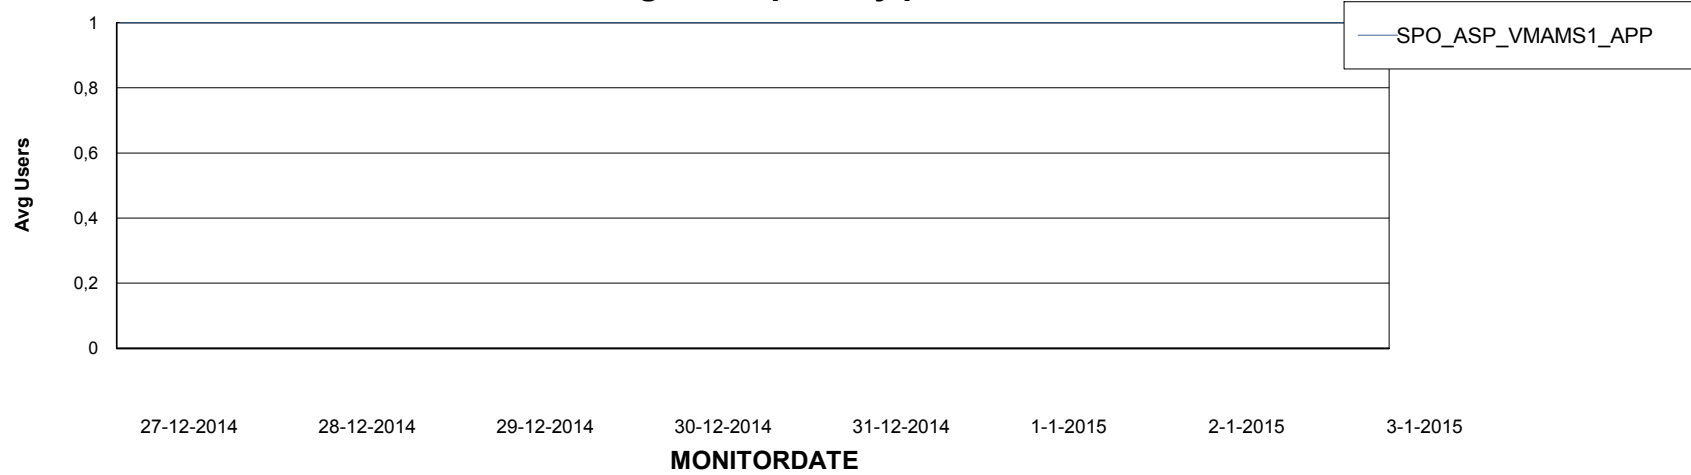

Weekly SLA Customer Report

Customer SPO Production
Database ID 54

Weekly SLA Customer Report

Customer SPO Production
Database ID 54

=====
ABSolute Application Server Services
=====

Disaster per ABS Server

Avg memory used per ABS Server Service

Weekly SLA Customer Report

Customer SPO Production
Database ID 54

=====
ABSolute Application Server Services
=====

Avg users per day per ABS server

Weekly SLA Customer Report

Customer SPO Production
Database ID 54